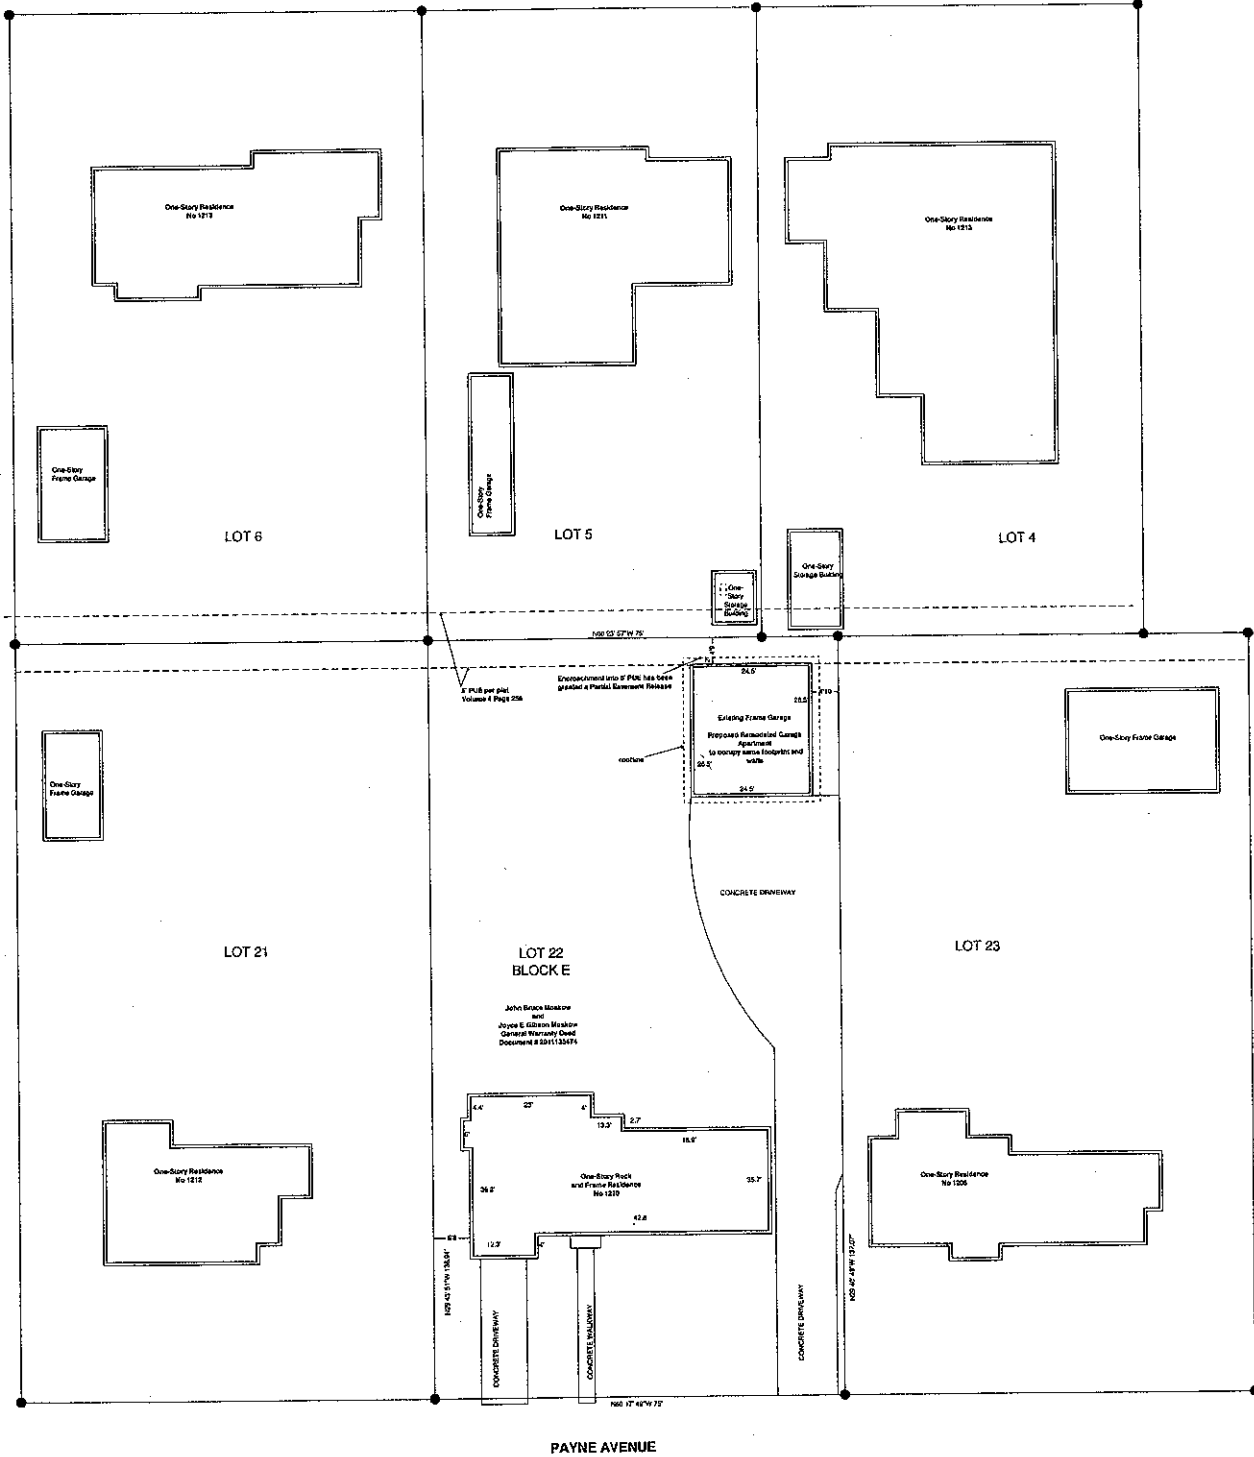

SCALE 1/16" = 1'

KAREN AVENUE

PAYNE AVENUE

SITE PLAN
 for
1210 Payne Avenue
Viol et Crown Heights
Section One
Volume 4 page 256

Heritage Werks LLC
 7301 Burnet Rd
 Ste. 102-276
 Austin, TX 78757

C15-2012-0022
1210 PAYNE AVE.