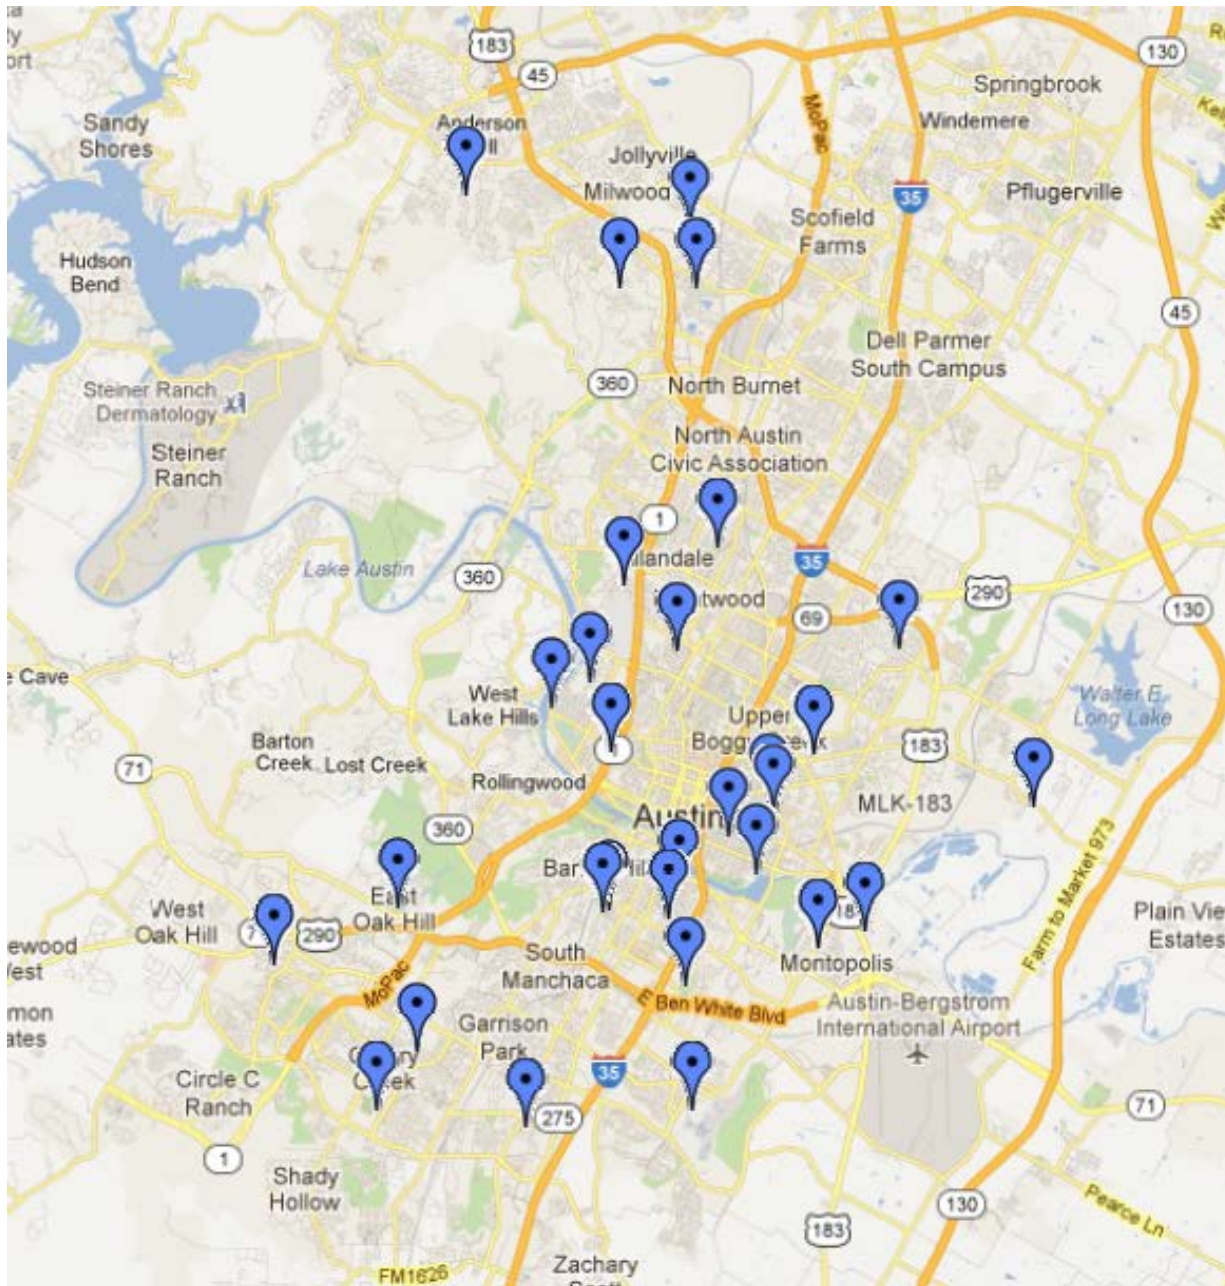

# TEMPO

**Site-specific, short-term artwork  
or time based performances in  
Austin's parkland spaces**

# parks overview

- 78702**
  - Boggy Creek Greenbelt
  - Metz Park
  - Plaza Saltillo
  - Rosewood Park
- 78703**
  - Johnson Creek Greenbelt
  - Reed Park
  - Walsh Boat Landing
- 78704**
  - Big Stacy Park
  - Little Stacy Park
  - South Austin Park
  - South Austin Tennis Center
- 78723**
  - Dottie Jordan Park
  - J.J. Seabrook Greenbelt
- 78724**
  - Morrison Ranch
- 78727**
  - Riata Park
- 78731**
  - Perry Playground Park
- 78735**
  - Gaines Creek Park
- 78741**
  - Mabel Davis District Park
  - Montopolis Park
- 78744**
  - Dove Springs District Park
- 78745**
  - Longview Park
- 78748**
  - Silk Oak Park
- 78749**
  - Convict Hill Quarry Park
- 78750**
  - Pickfair Park
- 78756**
  - Ramsey Park
- 78757**
  - Brentwood Park
- 78759**
  - Great Hills Park
  - Schroeter Park

**78757 Brentwood Park**

78731 **Perry Park**

78703 **Reed Park**

78756 Ramsey Park

**78723 JJ Seabrook Greenbelt**

# 78744 Dove Springs District Park

78745 **Longview Park**

78748 **Silk Oak Park**