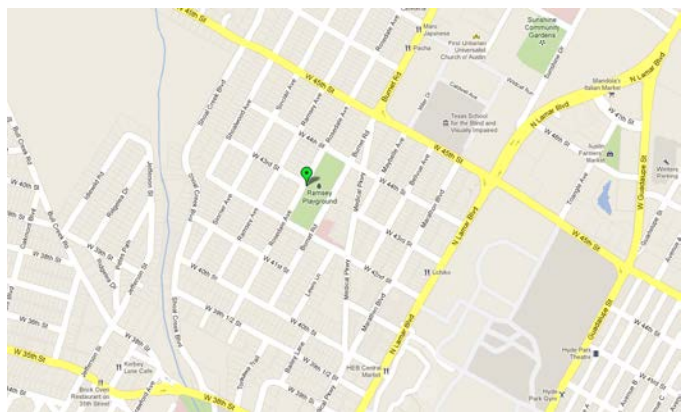

# parks overview

- 78702**
  - Boggy Creek Greenbelt
  - Metz Park
  - Plaza Saltillo
  - Rosewood Park
- 78703**
  - Johnson Creek Greenbelt
  - Reed Park
  - Walsh Boat Landing
- 78704**
  - Big Stacy Park
  - Little Stacy Park
  - South Austin Park
  - South Austin Tennis Center
- 78723**
  - Dottie Jordan Park
  - J.J. Seabrook Greenbelt
- 78724**
  - Morrison Ranch
- 78727**
  - Riata Park
- 78731**
  - Perry Playground Park
- 78735**
  - Gaines Creek Park
- 78741**
  - Mabel Davis District Park
  - Montopolis Park
- 78744**
  - Dove Springs District Park
- 78745**
  - Longview Park
- 78748**
  - Silk Oak Park
- 78749**
  - Convict Hill Quarry Park
- 78750**
  - Pickfair Park
- 78756**
  - Ramsey Park
- 78757**
  - Brentwood Park
- 78759**
  - Great Hills Park
  - Schroeter Park

**78757 Brentwood Park**

78731 **Perry Park**

78703 **Reed Park**

78756 Ramsey Park

**78723 JJ Seabrook Greenbelt**