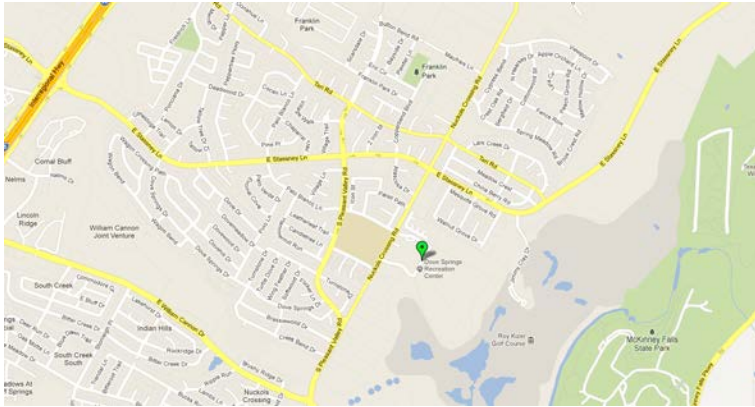

# parks overview

- 78702**
  - Boggy Creek Greenbelt
  - Metz Park
  - Plaza Saltillo
  - Rosewood Park
- 78703**
  - Johnson Creek Greenbelt
  - Reed Park
  - Walsh Boat Landing
- 78704**
  - Big Stacy Park
  - Little Stacy Park
  - South Austin Park
  - South Austin Tennis Center
- 78723**
  - Dottie Jordan Park
  - J.J. Seabrook Greenbelt
- 78724**
  - Morrison Ranch
- 78727**
  - Riata Park
- 78731**
  - Perry Playground Park
- 78735**
  - Gaines Creek Park
- 78741**
  - Mabel Davis District Park
  - Montopolis Park
- 78744**
  - Dove Springs District Park
- 78745**
  - Longview Park
- 78748**
  - Silk Oak Park
- 78749**
  - Convict Hill Quarry Park
- 78750**
  - Pickfair Park
- 78756**
  - Ramsey Park
- 78757**
  - Brentwood Park
- 78759**
  - Great Hills Park
  - Schroeter Park

**78757 Brentwood Park**

78731 **Perry Park**

78703 **Reed Park**

78756 Ramsey Park

**78723 JJ Seabrook Greenbelt**

# 78744 Dove Springs District Park

78745 **Longview Park**

78748 **Silk Oak Park**