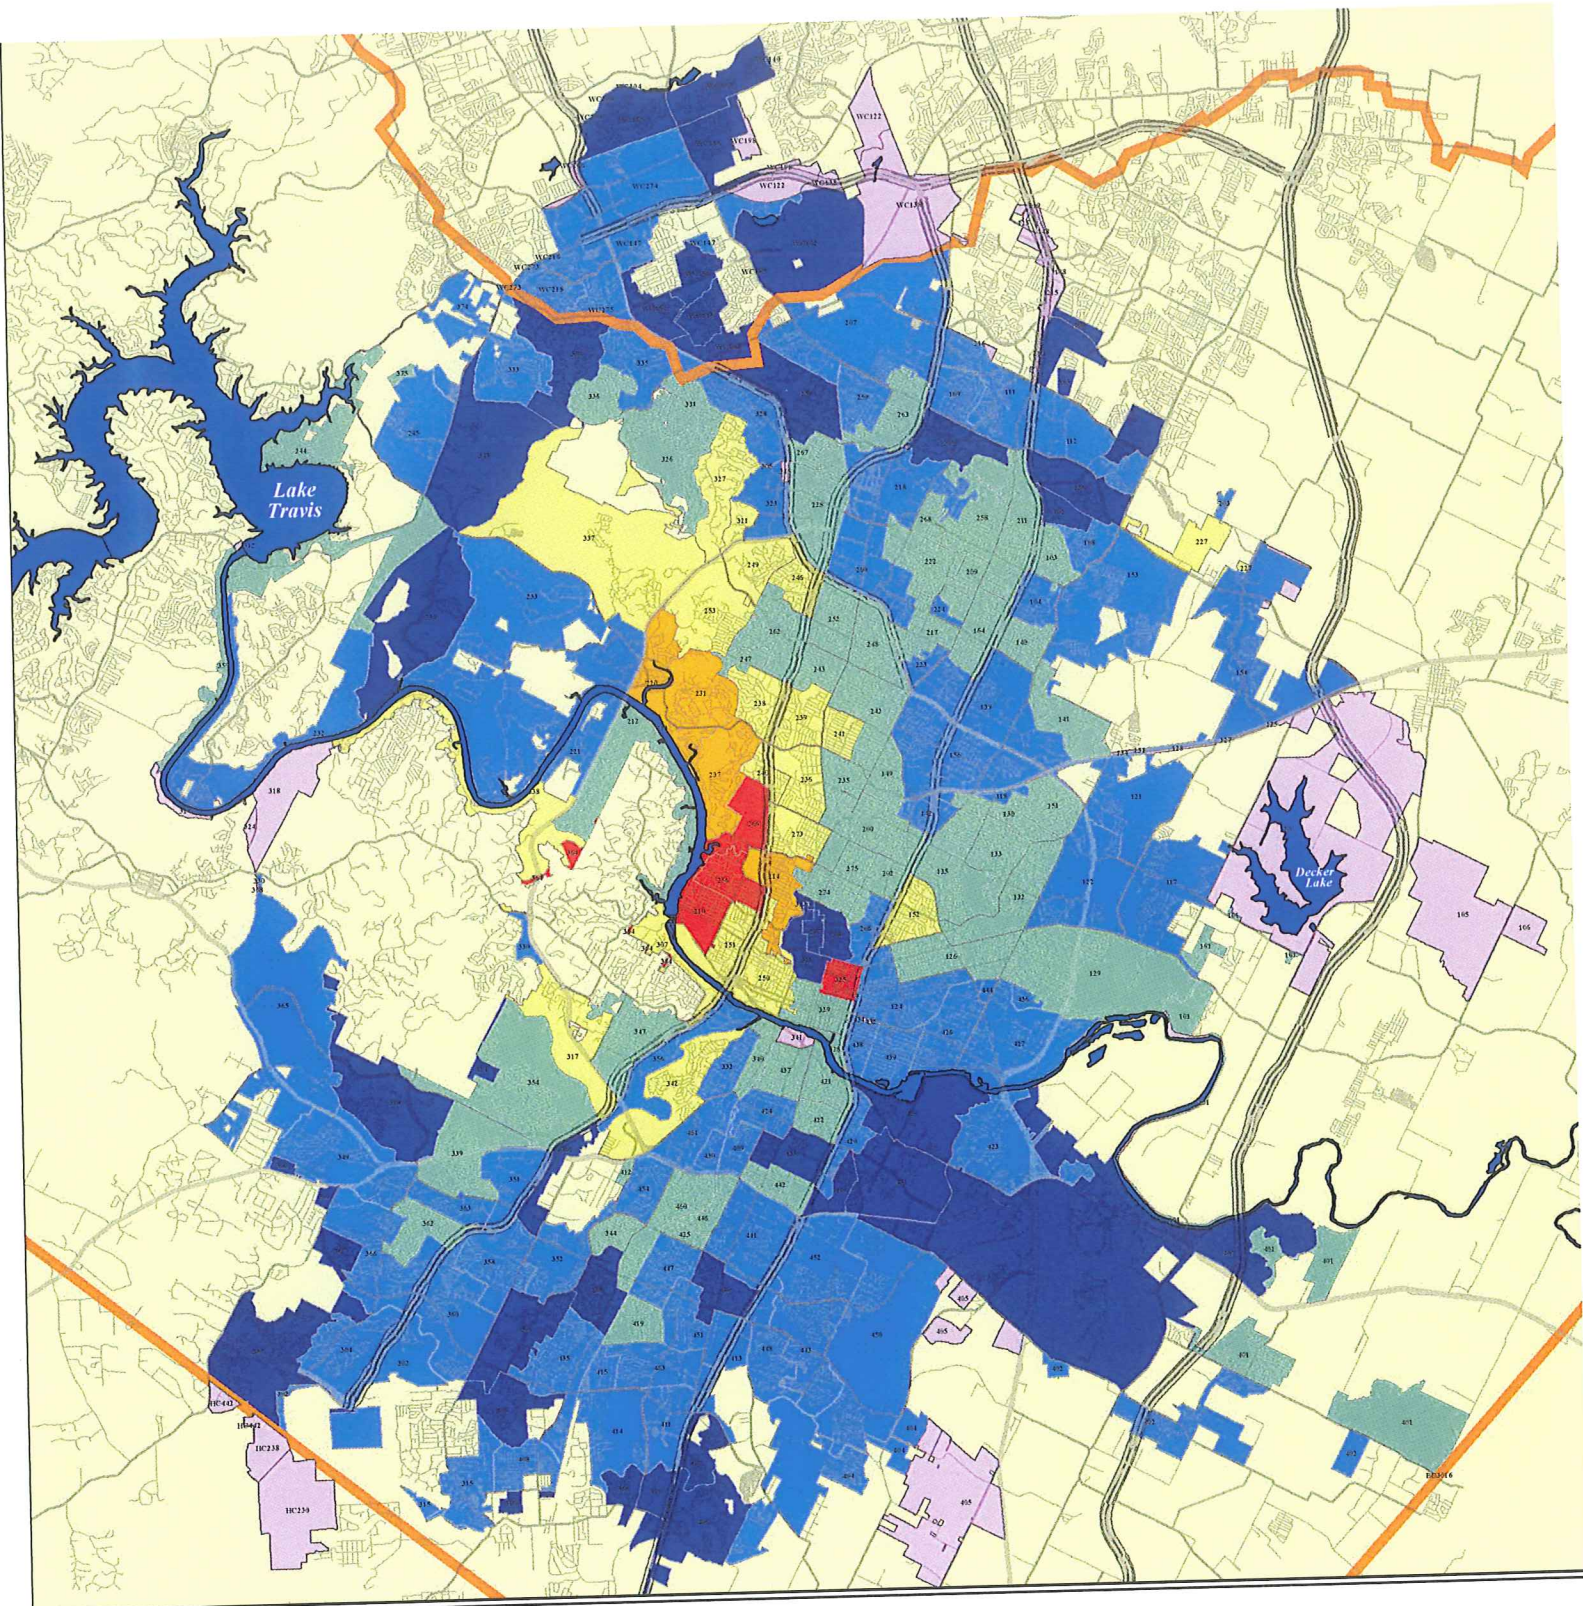

Bartlett, Trinh

From: Robinson, Ryan [Ryan.Robinson@austintexas.gov]
Sent: Wednesday, July 31, 2013 11:16 AM
To: Bartlett, Trinh
Subject: RE: Precinct 208 request

Here's a map that shows the results of Proposition 3 and Precinct 208 is displayed, it is shown in dark blue in the UT area, immediately north of the bright red Precinct 325.

Ryan.

Per the Chair's request below, do you have an already built map of Austin with Precinct 208? Please see request below in red.

Let me know if this can be sent to me by 3 pm today.

Thanks,
Trinh

From: Blanco, Magdalena - ICRC [<mailto:icrc-magdalena.blanco@austintexas.gov>]
Sent: Tuesday, July 30, 2013 10:40 PM
To: Bartlett, Trinh
Cc: Gutierrez, Jawana; Blanco, Magdalena - ICRC
Subject: Preparations for the 7/31 ICRC Meeting

Trinh,

For tomorrow's meeting please have the following prepared

1. Map of Austin with Precinct 208 identified. This map should be large enough for each commissioner to use it on a forward go basis to determine how they'd like to see the maps and to take citizen comments and write down any notes they may have

Map produced by: Ryan Robinson, City Demographer, City of Austin, November 2012.