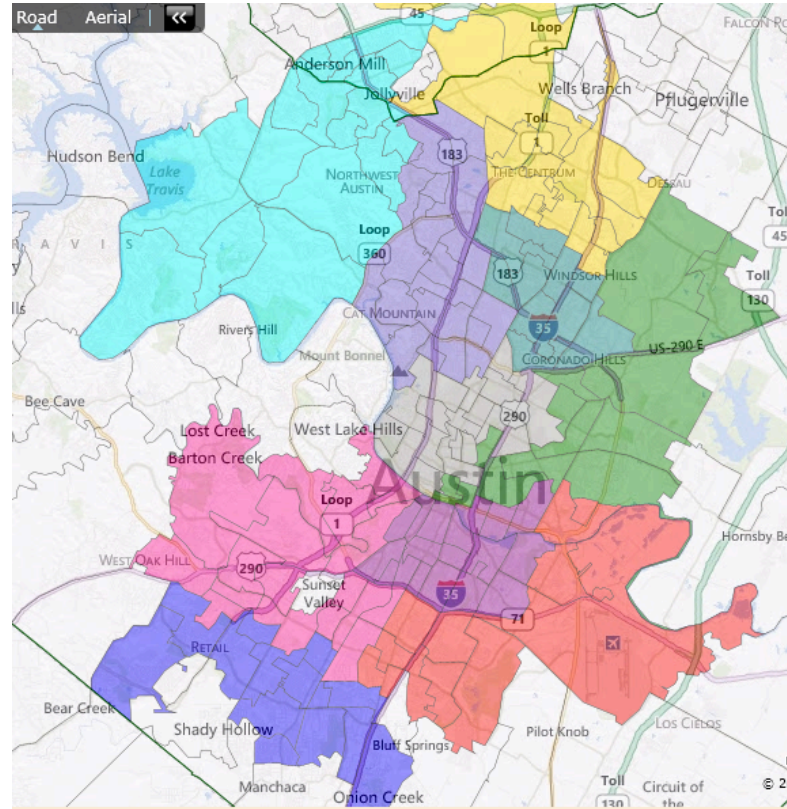

Sept. 22, 2013

Commissioners:

I think you're gonna get some pushback on this.

Early draft of Austin City Council districts

An Austin commission on Saturday began drawing the boundaries of 10 City Council districts. The commissioners did not vote on or approve a map, and they cautioned that the boundaries shown below are preliminary.*

Your Black Opportunity District is no longer a Black Opportunity District, among other things here. The map looks like a minimum of 2 losable lawsuits to me.

Recommend you rely more upon your legal counsel and mapping consultant.