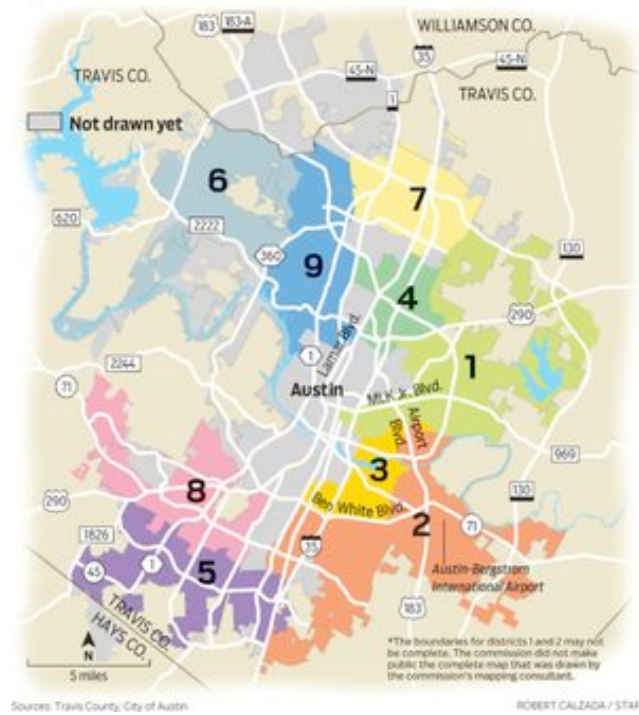

Sept. 22, 2013

Commissioners:

I think you're gonna get some pushback on this.

Early draft of Austin City Council districts

An Austin commission on Saturday began drawing the boundaries of 10 City Council districts. The commissioners did not vote on or approve a map, and they cautioned that the boundaries shown below are preliminary.*

Your Black Opportunity District is no longer a Black Opportunity District, among other things here. The map looks like a minimum of 2 losable lawsuits to me.

Recommend you rely more upon your legal counsel and mapping consultant.

1		78,307
2		77,863
3		83,091
4		80,201
5		84,832
6		78,070
7		81,061
8		78,504
9		80,329
10		78,593