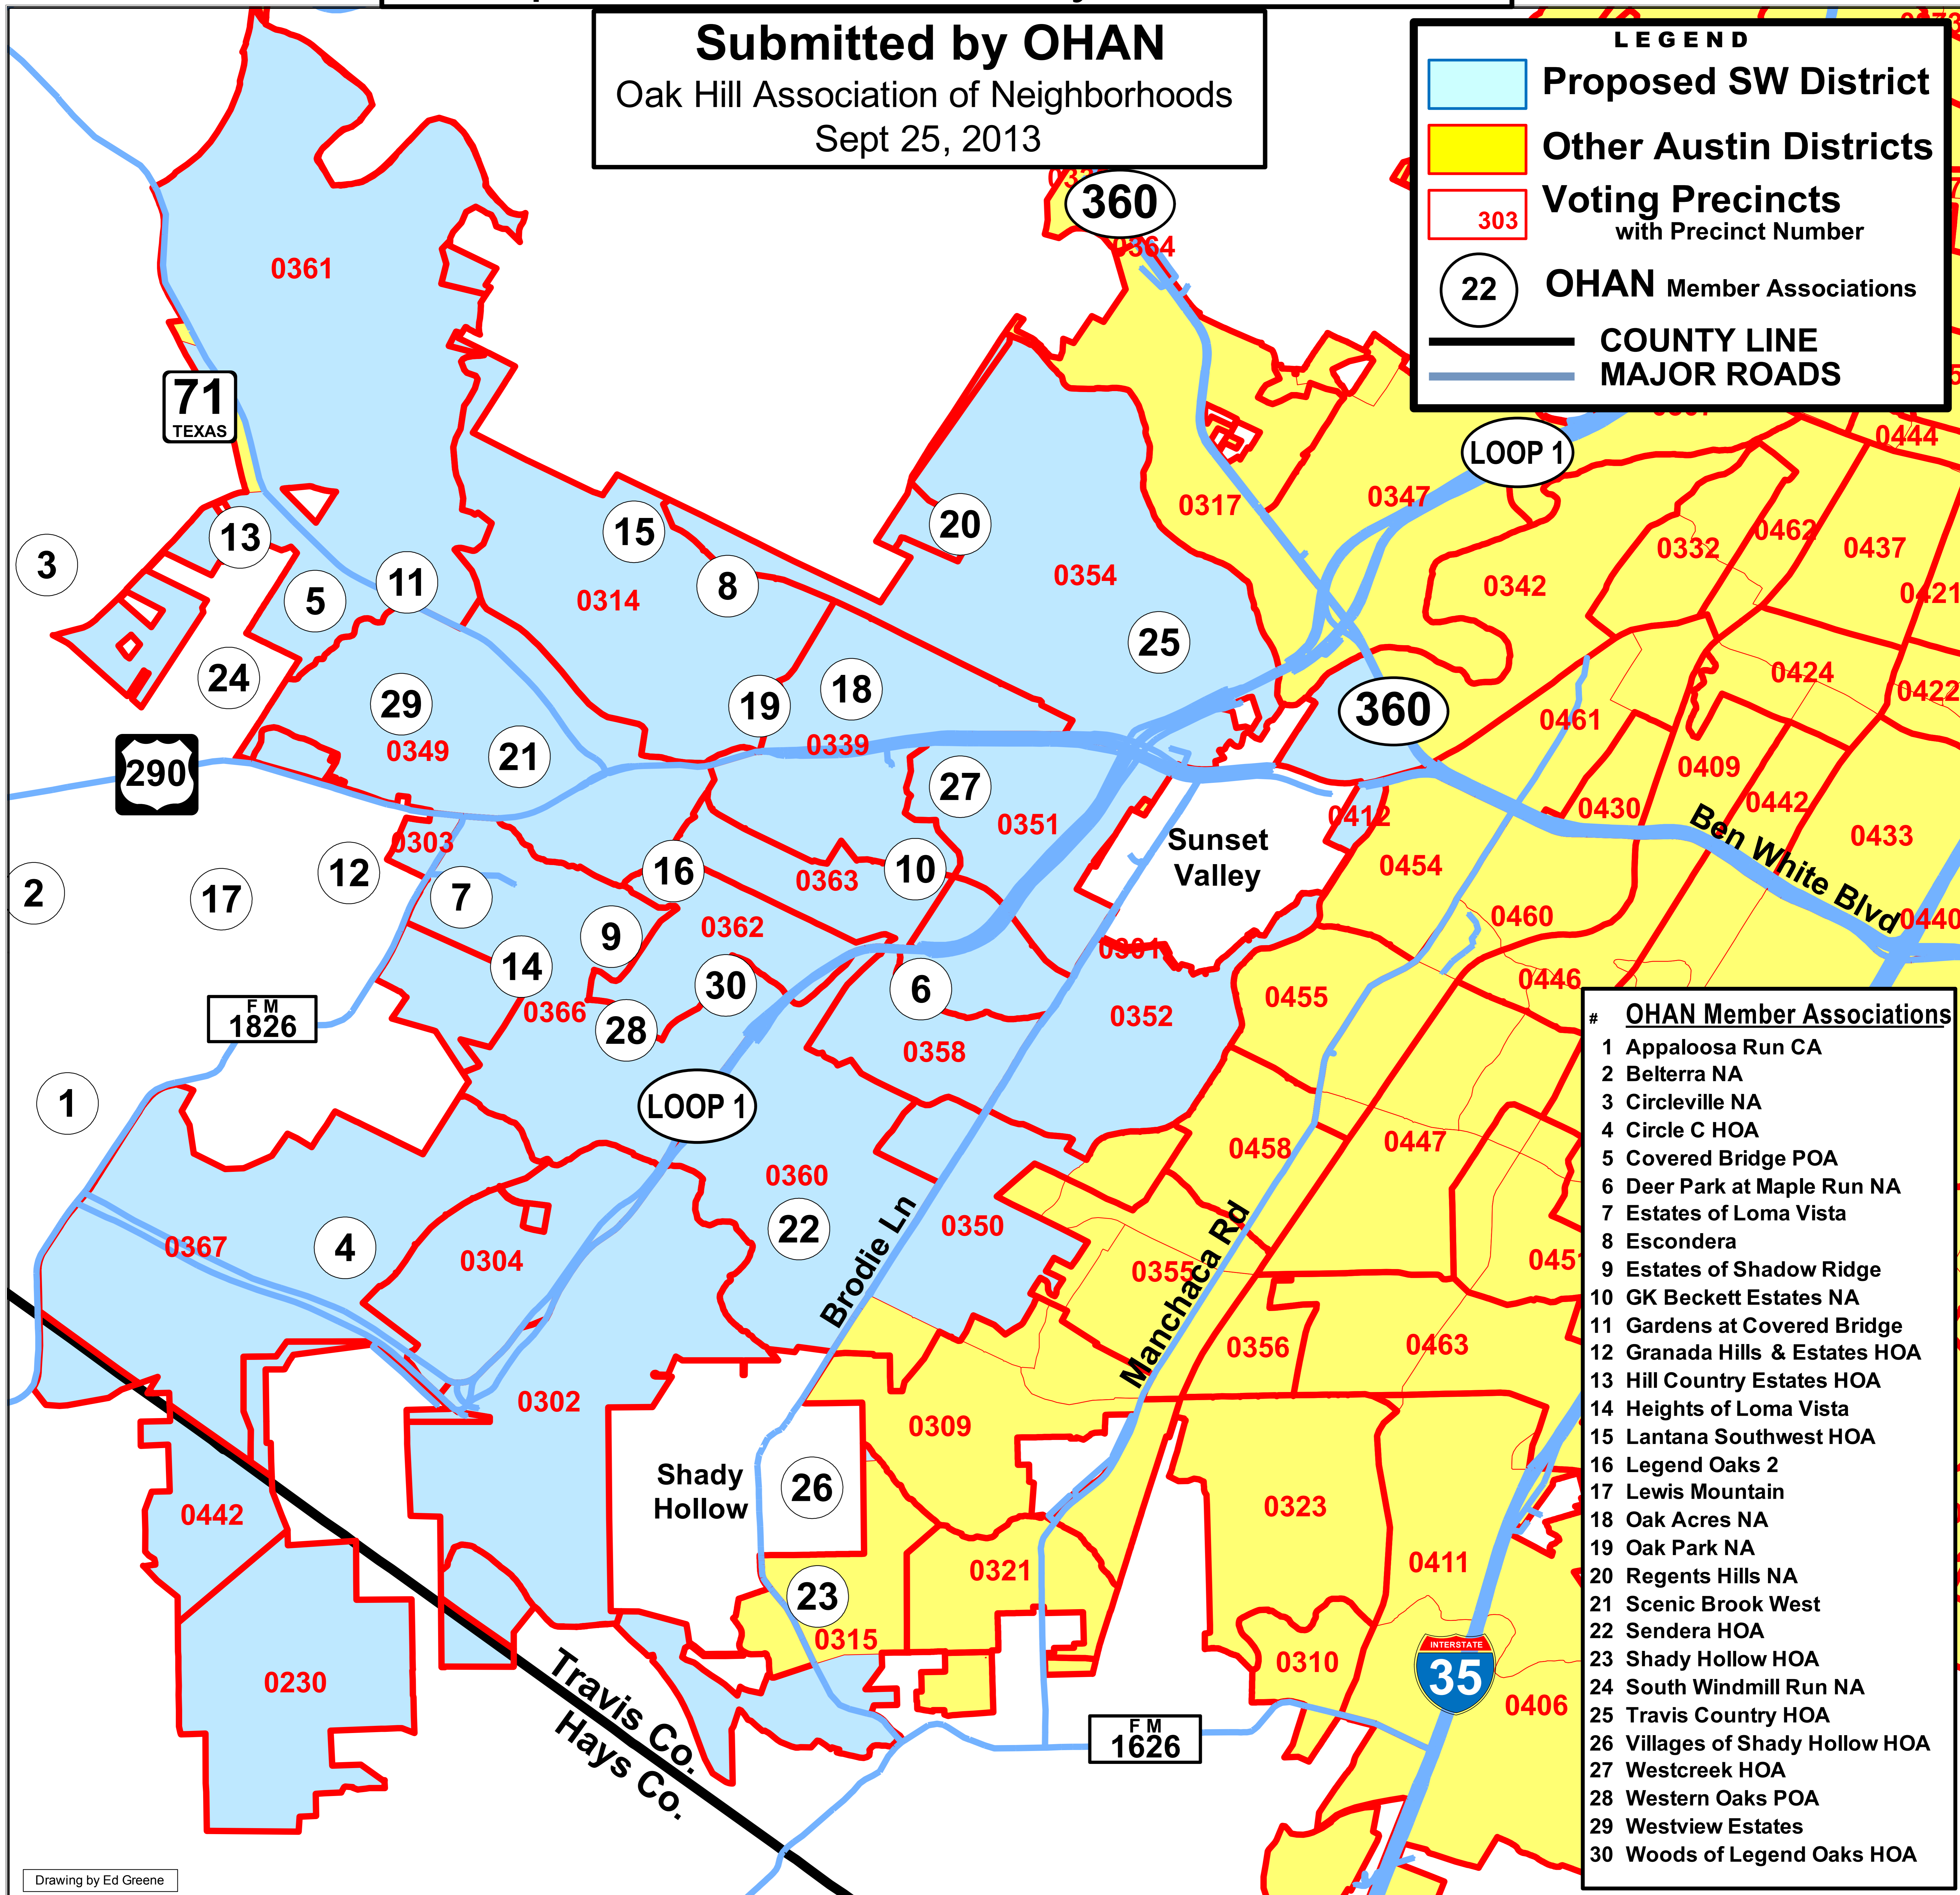

A Proposed Southwest City Council District

Submitted by OHAN

Oak Hill Association of Neighborhoods
Sept 25, 2013

LEGEND

- Proposed SW District
- Other Austin Districts
- Voting Precincts
with Precinct Number
- 22 OHAN Member Associations
- COUNTY LINE
- MAJOR ROADS

OHAN Member Associations

- 1 Appaloosa Run CA
- 2 Belterra NA
- 3 Circleville NA
- 4 Circle C HOA
- 5 Covered Bridge POA
- 6 Deer Park at Maple Run NA
- 7 Estates of Loma Vista
- 8 Escondora
- 9 Estates of Shadow Ridge
- 10 GK Beckett Estates NA
- 11 Gardens at Covered Bridge
- 12 Granada Hills & Estates HOA
- 13 Hill Country Estates HOA
- 14 Heights of Loma Vista
- 15 Lantana Southwest HOA
- 16 Legend Oaks 2
- 17 Lewis Mountain
- 18 Oak Acres NA
- 19 Oak Park NA
- 20 Regents Hills NA
- 21 Scenic Brook West
- 22 Sendera HOA
- 23 Shady Hollow HOA
- 24 South Windmill Run NA
- 25 Travis Country HOA
- 26 Villages of Shady Hollow HOA
- 27 Westcreek HOA
- 28 Western Oaks POA
- 29 Westview Estates
- 30 Woods of Legend Oaks HOA