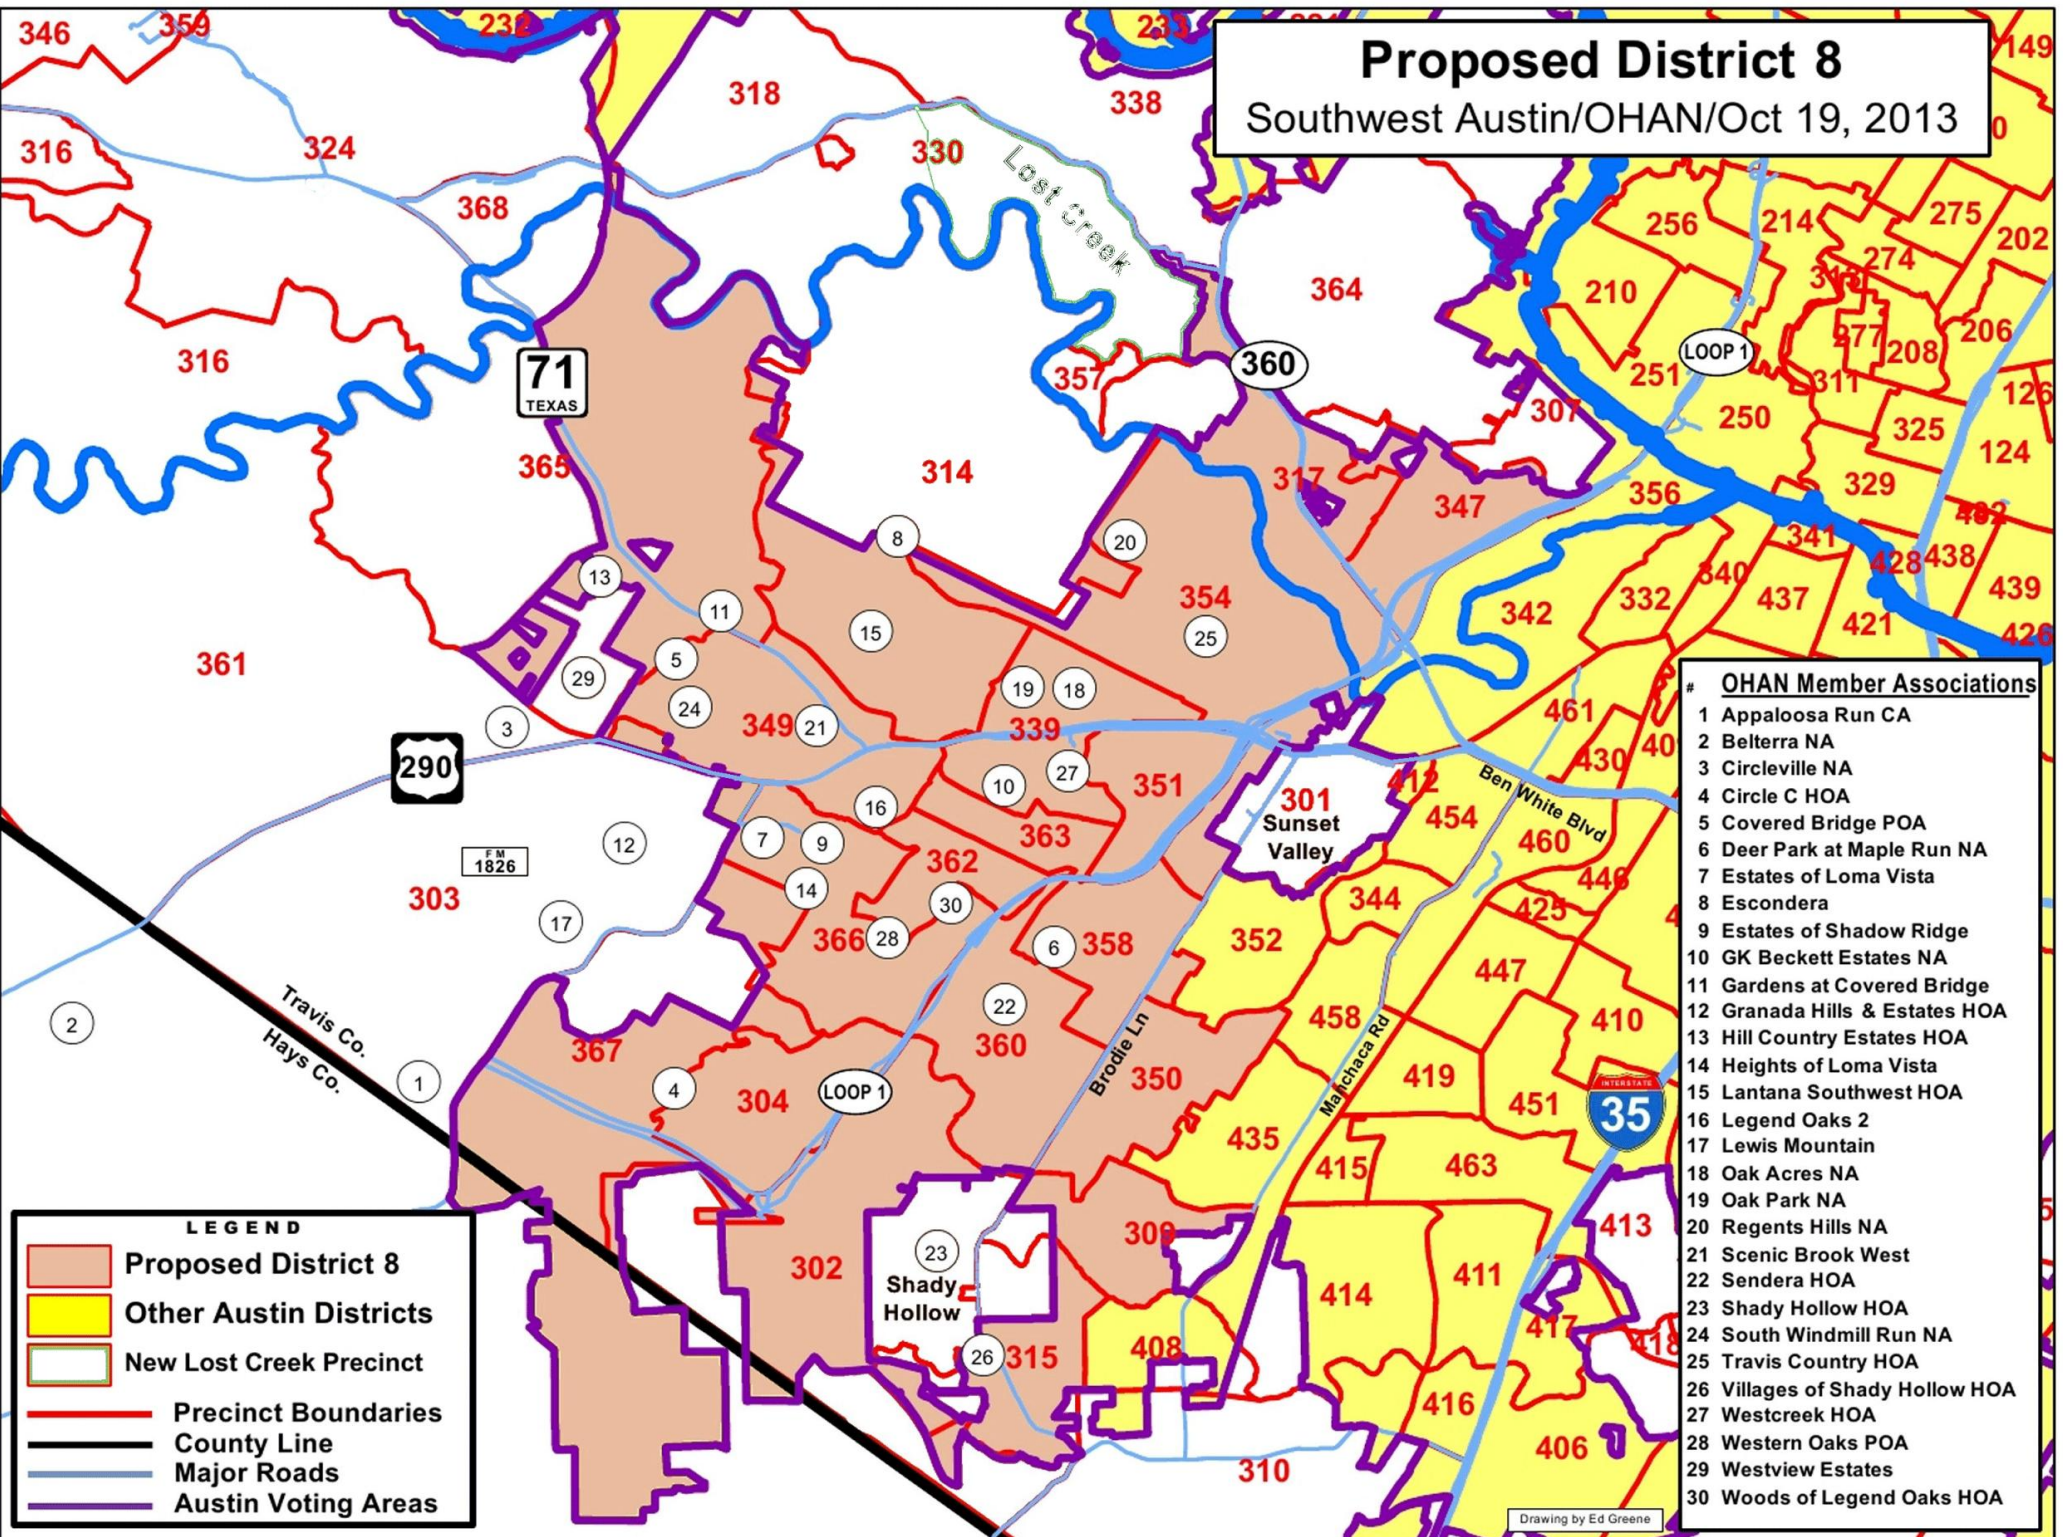

# Proposed District 8

Southwest Austin/OHAN/Oct 19, 2013

**LEGEND**

- Proposed District 8
- Other Austin Districts
- New Lost Creek Precinct
- Precinct Boundaries
- County Line
- Major Roads
- Austin Voting Areas

- # **OHAN Member Associations**
- 1 Appaloosa Run CA
  - 2 Belterra NA
  - 3 Circleville NA
  - 4 Circle C HOA
  - 5 Covered Bridge POA
  - 6 Deer Park at Maple Run NA
  - 7 Estates of Loma Vista
  - 8 Escondera
  - 9 Estates of Shadow Ridge
  - 10 GK Beckett Estates NA
  - 11 Gardens at Covered Bridge
  - 12 Granada Hills & Estates HOA
  - 13 Hill Country Estates HOA
  - 14 Heights of Loma Vista
  - 15 Lantana Southwest HOA
  - 16 Legend Oaks 2
  - 17 Lewis Mountain
  - 18 Oak Acres NA
  - 19 Oak Park NA
  - 20 Regents Hills NA
  - 21 Scenic Brook West
  - 22 Sendera HOA
  - 23 Shady Hollow HOA
  - 24 South Windmill Run NA
  - 25 Travis Country HOA
  - 26 Villages of Shady Hollow HOA
  - 27 Westcreek HOA
  - 28 Western Oaks POA
  - 29 Westview Estates
  - 30 Woods of Legend Oaks HOA

Drawing by Ed Greene