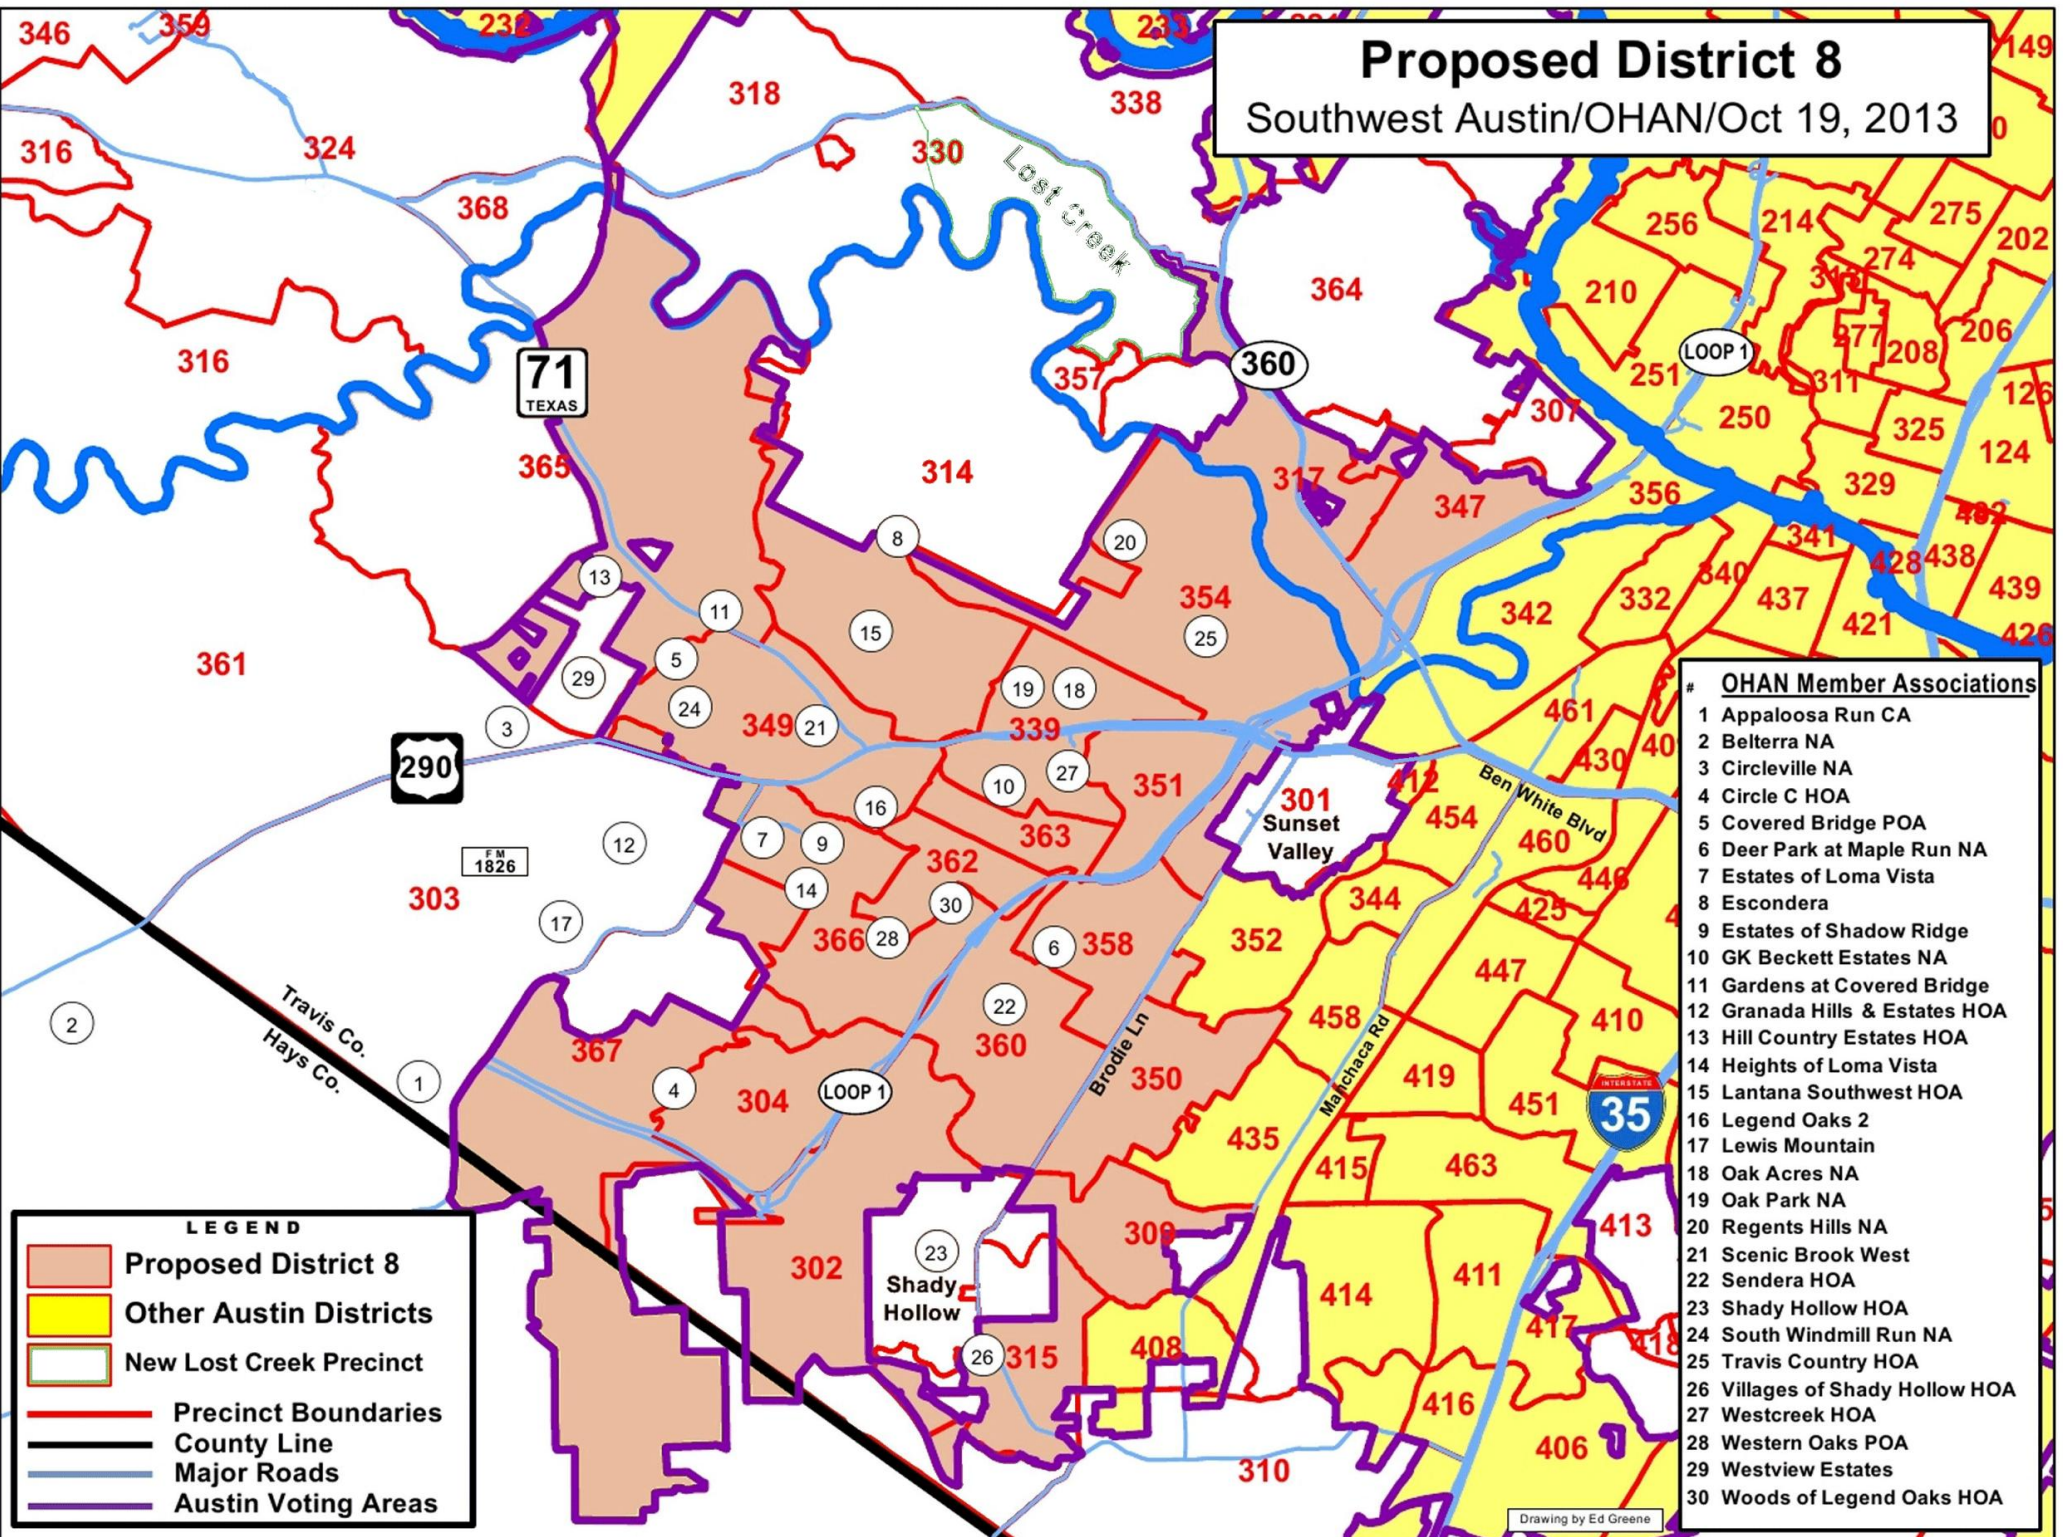

O H A N

OAK HILL ASSOCIATION OF NEIGHBORHOODS

OHAN PREFERRED PRECINCTS in DISTRICT 8

<p>Core Precincts Preferred in District 8</p>	<p>302 303 304 314 339 349 351 354 358 360 361 362 363 366 367 H230 H442</p>	<p>SubTotal Population <u>(Approximate)</u></p> <p>63,407</p>	<p>Total <u>Population</u></p> <p>63,407</p>
<p>Tweakable Precincts for District 8 (listed in order of preference to REMAIN a part of District 8)</p>	<p>most preferred to stay</p> <p>309 315 350 317 ----- 352 347 356 307 first to transfer out</p>	<p><u>Approximate Population</u></p> <p>7,336 2,385 6,336 1,576 ----- 6,396 5,600 ~2,800 ?</p>	<p><u>Cumulative</u></p> <p>70,743 73,128 79,464 81,040</p>

Proposed District 8

Southwest Austin/OHAN/Oct 19, 2013

LEGEND

- Proposed District 8
- Other Austin Districts
- New Lost Creek Precinct
- Precinct Boundaries
- County Line
- Major Roads
- Austin Voting Areas

- # **OHAN Member Associations**
- 1 Appaloosa Run CA
 - 2 Belterra NA
 - 3 Circleville NA
 - 4 Circle C HOA
 - 5 Covered Bridge POA
 - 6 Deer Park at Maple Run NA
 - 7 Estates of Loma Vista
 - 8 Escondera
 - 9 Estates of Shadow Ridge
 - 10 GK Beckett Estates NA
 - 11 Gardens at Covered Bridge
 - 12 Granada Hills & Estates HOA
 - 13 Hill Country Estates HOA
 - 14 Heights of Loma Vista
 - 15 Lantana Southwest HOA
 - 16 Legend Oaks 2
 - 17 Lewis Mountain
 - 18 Oak Acres NA
 - 19 Oak Park NA
 - 20 Regents Hills NA
 - 21 Scenic Brook West
 - 22 Sendera HOA
 - 23 Shady Hollow HOA
 - 24 South Windmill Run NA
 - 25 Travis Country HOA
 - 26 Villages of Shady Hollow HOA
 - 27 Westcreek HOA
 - 28 Western Oaks POA
 - 29 Westview Estates
 - 30 Woods of Legend Oaks HOA

Drawing by Ed Greene