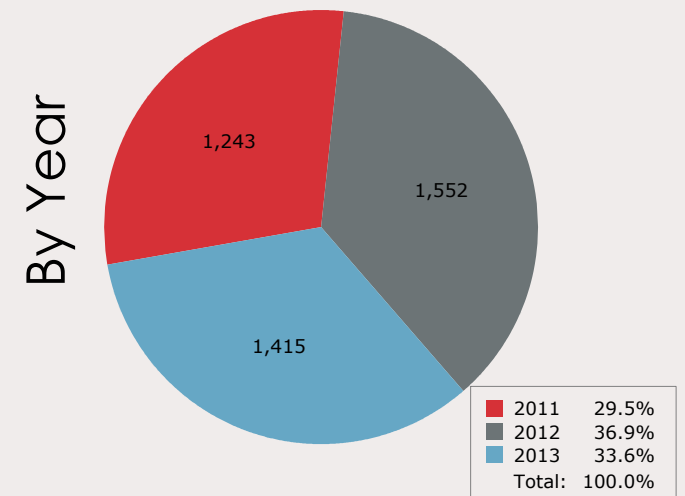

Austin Animal Center Monthly Report December 2013

City of Austin
Animal Services Office, Austin Animal Center
7201 Levander Loop Bldg A, Austin, TX 78702

December 2013 Intakes

	Neonatal Kitten	Kitten	Adult Cat	Neonatal Puppy	Puppy	Adult Dog	Total
Neonatal Kitten/Puppy: < 6 weeks old							
Kitten/Puppy: >= 6 weeks old & < 1 year old							
Adult Cat/Dog: >= 1 year old							
Owner Surrender	0	53	44	7	56	104	264
Public Assistance	0	6	11	6	9	34	66
Request for Humane Euthanasia	0	1	3	0	0	8	12
Stray	18	89	108	11	168	412	806
Total	18	149	166	24	233	558	1,148

December 2011 to 2013 Intakes

	2011			2012			2013		
	Cats	Dogs	Total	Cats	Dogs	Total	Cats	Dogs	Total
Owner Surrender	79	193	272	175	183	358	97	167	264
Public Assistance	11	18	29	10	45	55	17	49	66
Request for Humane Euthanasia	0	1	1	2	5	7	4	8	12
Stray	190	648	838	283	604	887	215	591	806
Total	280	860	1,140	470	837	1,307	333	815	1,148

December 2013 Outcomes

	Neonatal Kitten	Kitten	Adult Cat	Neonatal Puppy	Puppy	Adult Dog	Total
Neonatal Kitten/Puppy: < 6 weeks old Kitten/Puppy: >= 6 weeks old & < 1 year old Adult Cat/Dog: >= 1 year old							
Adopted	0	206	72	0	142	264	684
Deceased	0	1	0	0	3	0	4
Humanely Euthanized	0	8	13	1	7	52	81
Missing	0	1	0	0	0	1	2
Returned to Owner	0	1	15	0	14	187	217
Transferred	11	101	122	2	79	112	427
Total	11	318	222	3	245	616	1,415

December 2011 to 2013 Outcomes

	2011			2012			2013		
	Cats	Dogs	Total	Cats	Dogs	Total	Cats	Dogs	Total
Adopted	197	452	649	343	360	703	278	406	684
Deceased	1	4	5	7	3	10	1	3	4
Humanely Euthanized	39	60	99	48	85	133	21	60	81
Missing	0	0	0	0	0	0	1	1	2
Returned to Owner	25	185	210	27	255	282	16	201	217
Transferred	67	213	280	199	225	424	234	193	427
Total	329	914	1,243	624	928	1,552	551	864	1,415