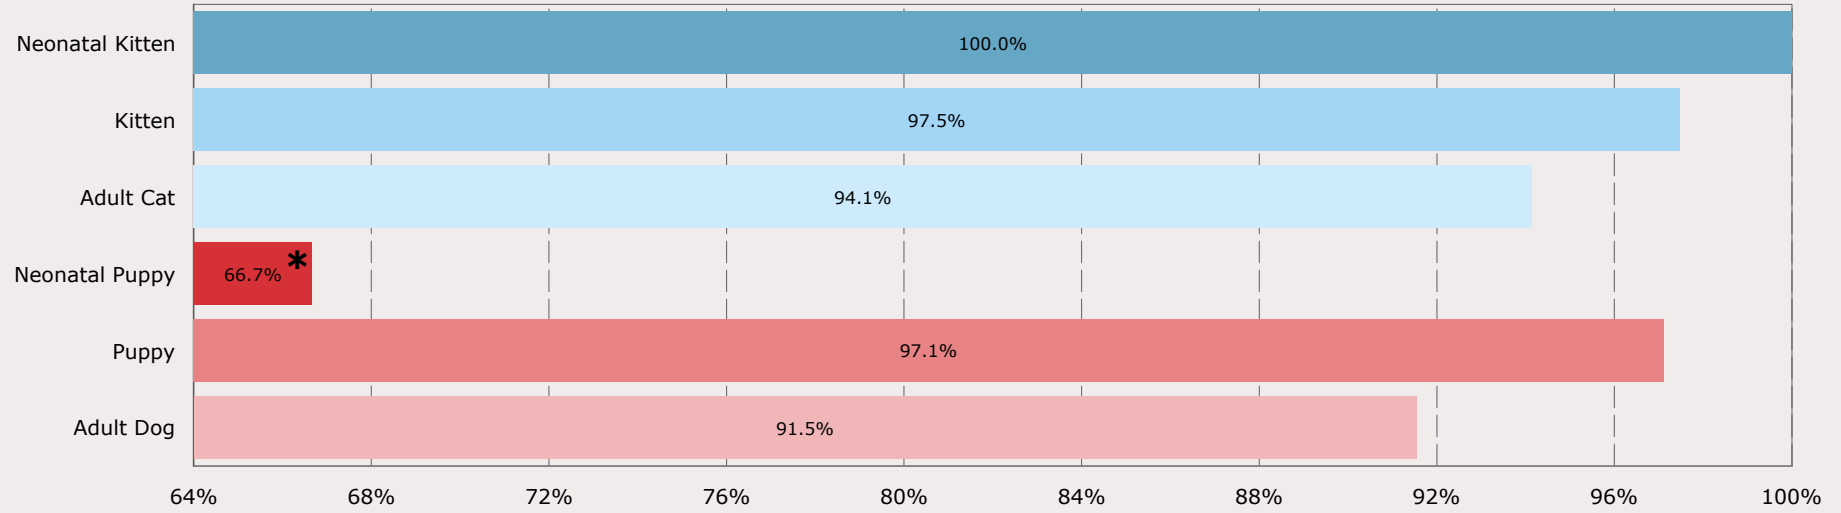

December 2013 Total Live Outcome Rate: **94.25%**

*Out of 3 Total Neonatal Puppy Outcomes