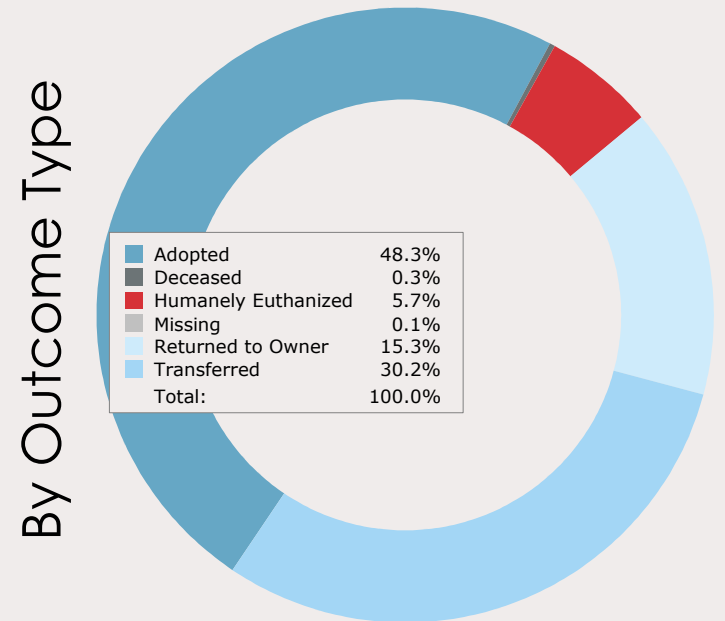

Austin Animal Center Monthly Report December 2013

City of Austin
Animal Services Office, Austin Animal Center
7201 Levander Loop Bldg A, Austin, TX 78702

December 2013 Intakes

	Neonatal Kitten	Kitten	Adult Cat	Neonatal Puppy	Puppy	Adult Dog	Total
Neonatal Kitten/Puppy: < 6 weeks old							
Kitten/Puppy: >= 6 weeks old & < 1 year old							
Adult Cat/Dog: >= 1 year old							
Owner Surrender	0	53	44	7	56	104	264
Public Assistance	0	6	11	6	9	34	66
Request for Humane Euthanasia	0	1	3	0	0	8	12
Stray	18	89	108	11	168	412	806
Total	18	149	166	24	233	558	1,148

December 2011 to 2013 Intakes

	2011			2012			2013		
	Cats	Dogs	Total	Cats	Dogs	Total	Cats	Dogs	Total
Owner Surrender	79	193	272	175	183	358	97	167	264
Public Assistance	11	18	29	10	45	55	17	49	66
Request for Humane Euthanasia	0	1	1	2	5	7	4	8	12
Stray	190	648	838	283	604	887	215	591	806
Total	280	860	1,140	470	837	1,307	333	815	1,148

December 2013 Outcomes

	Neonatal Kitten	Kitten	Adult Cat	Neonatal Puppy	Puppy	Adult Dog	Total
Neonatal Kitten/Puppy: < 6 weeks old Kitten/Puppy: >= 6 weeks old & < 1 year old Adult Cat/Dog: >= 1 year old							
Adopted	0	206	72	0	142	264	684
Deceased	0	1	0	0	3	0	4
Humanely Euthanized	0	8	13	1	7	52	81
Missing	0	1	0	0	0	1	2
Returned to Owner	0	1	15	0	14	187	217
Transferred	11	101	122	2	79	112	427
Total	11	318	222	3	245	616	1,415