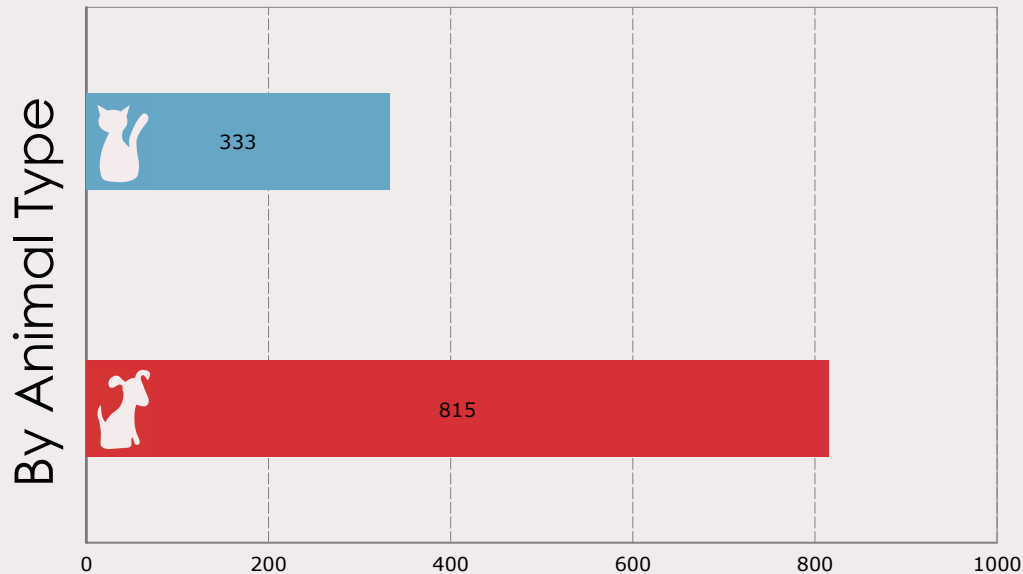

Austin Animal Center Monthly Report December 2013

City of Austin
Animal Services Office, Austin Animal Center
7201 Levander Loop Bldg A, Austin, TX 78702

December 2013 Intakes

	Neonatal Kitten	Kitten	Adult Cat	Neonatal Puppy	Puppy	Adult Dog	Total
Neonatal Kitten/Puppy: < 6 weeks old							
Kitten/Puppy: >= 6 weeks old & < 1 year old							
Adult Cat/Dog: >= 1 year old							
Owner Surrender	0	53	44	7	56	104	264
Public Assistance	0	6	11	6	9	34	66
Request for Humane Euthanasia	0	1	3	0	0	8	12
Stray	18	89	108	11	168	412	806
Total	18	149	166	24	233	558	1,148

December 2011 to 2013 Intakes

	2011			2012			2013		
	Cats	Dogs	Total	Cats	Dogs	Total	Cats	Dogs	Total
Owner Surrender	79	193	272	175	183	358	97	167	264
Public Assistance	11	18	29	10	45	55	17	49	66
Request for Humane Euthanasia	0	1	1	2	5	7	4	8	12
Stray	190	648	838	283	604	887	215	591	806
Total	280	860	1,140	470	837	1,307	333	815	1,148

December 2013 Outcomes

	Neonatal Kitten	Kitten	Adult Cat	Neonatal Puppy	Puppy	Adult Dog	Total
Neonatal Kitten/Puppy: < 6 weeks old Kitten/Puppy: >= 6 weeks old & < 1 year old Adult Cat/Dog: >= 1 year old							
Adopted	0	206	72	0	142	264	684
Deceased	0	1	0	0	3	0	4
Humanely Euthanized	0	8	13	1	7	52	81
Missing	0	1	0	0	0	1	2
Returned to Owner	0	1	15	0	14	187	217
Transferred	11	101	122	2	79	112	427
Total	11	318	222	3	245	616	1,415