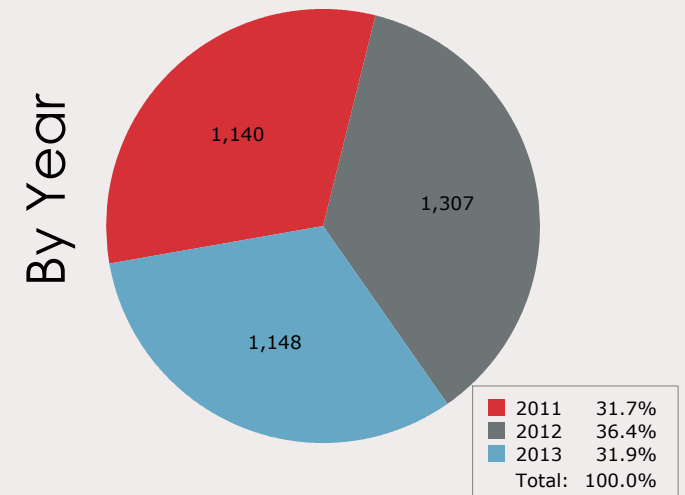

Austin Animal Center Monthly Report December 2013

City of Austin
Animal Services Office, Austin Animal Center
7201 Levander Loop Bldg A, Austin, TX 78702

December 2013 Intakes

	Neonatal Kitten	Kitten	Adult Cat	Neonatal Puppy	Puppy	Adult Dog	Total
Neonatal Kitten/Puppy: < 6 weeks old							
Kitten/Puppy: >= 6 weeks old & < 1 year old							
Adult Cat/Dog: >= 1 year old							
Owner Surrender	0	53	44	7	56	104	264
Public Assistance	0	6	11	6	9	34	66
Request for Humane Euthanasia	0	1	3	0	0	8	12
Stray	18	89	108	11	168	412	806
Total	18	149	166	24	233	558	1,148

December 2011 to 2013 Intakes

	2011			2012			2013		
	Cats	Dogs	Total	Cats	Dogs	Total	Cats	Dogs	Total
Owner Surrender	79	193	272	175	183	358	97	167	264
Public Assistance	11	18	29	10	45	55	17	49	66
Request for Humane Euthanasia	0	1	1	2	5	7	4	8	12
Stray	190	648	838	283	604	887	215	591	806
Total	280	860	1,140	470	837	1,307	333	815	1,148

December 2013 Outcomes

	Neonatal Kitten	Kitten	Adult Cat	Neonatal Puppy	Puppy	Adult Dog	Total
Neonatal Kitten/Puppy: < 6 weeks old Kitten/Puppy: >= 6 weeks old & < 1 year old Adult Cat/Dog: >= 1 year old							
Adopted	0	206	72	0	142	264	684
Deceased	0	1	0	0	3	0	4
Humanely Euthanized	0	8	13	1	7	52	81
Missing	0	1	0	0	0	1	2
Returned to Owner	0	1	15	0	14	187	217
Transferred	11	101	122	2	79	112	427
Total	11	318	222	3	245	616	1,415