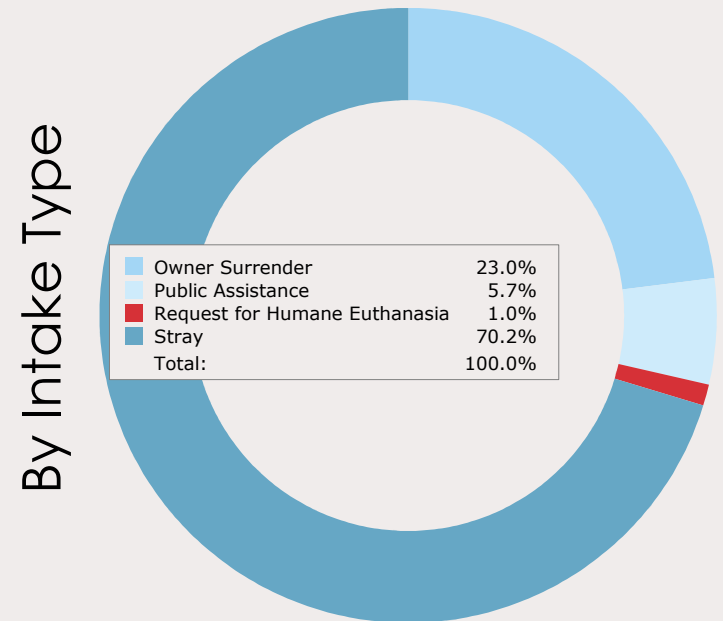

Austin Animal Center Monthly Report December 2013

City of Austin
Animal Services Office, Austin Animal Center
7201 Levander Loop Bldg A, Austin, TX 78702

December 2013 Intakes

	Neonatal Kitten	Kitten	Adult Cat	Neonatal Puppy	Puppy	Adult Dog	Total
Neonatal Kitten/Puppy: < 6 weeks old							
Kitten/Puppy: >= 6 weeks old & < 1 year old							
Adult Cat/Dog: >= 1 year old							
Owner Surrender	0	53	44	7	56	104	264
Public Assistance	0	6	11	6	9	34	66
Request for Humane Euthanasia	0	1	3	0	0	8	12
Stray	18	89	108	11	168	412	806
Total	18	149	166	24	233	558	1,148

December 2011 to 2013 Intakes

	2011			2012			2013		
	Cats	Dogs	Total	Cats	Dogs	Total	Cats	Dogs	Total
Owner Surrender	79	193	272	175	183	358	97	167	264
Public Assistance	11	18	29	10	45	55	17	49	66
Request for Humane Euthanasia	0	1	1	2	5	7	4	8	12
Stray	190	648	838	283	604	887	215	591	806
Total	280	860	1,140	470	837	1,307	333	815	1,148

December 2013 Outcomes

	Neonatal Kitten	Kitten	Adult Cat	Neonatal Puppy	Puppy	Adult Dog	Total
Neonatal Kitten/Puppy: < 6 weeks old Kitten/Puppy: >= 6 weeks old & < 1 year old Adult Cat/Dog: >= 1 year old							
Adopted	0	206	72	0	142	264	684
Deceased	0	1	0	0	3	0	4
Humanely Euthanized	0	8	13	1	7	52	81
Missing	0	1	0	0	0	1	2
Returned to Owner	0	1	15	0	14	187	217
Transferred	11	101	122	2	79	112	427
Total	11	318	222	3	245	616	1,415