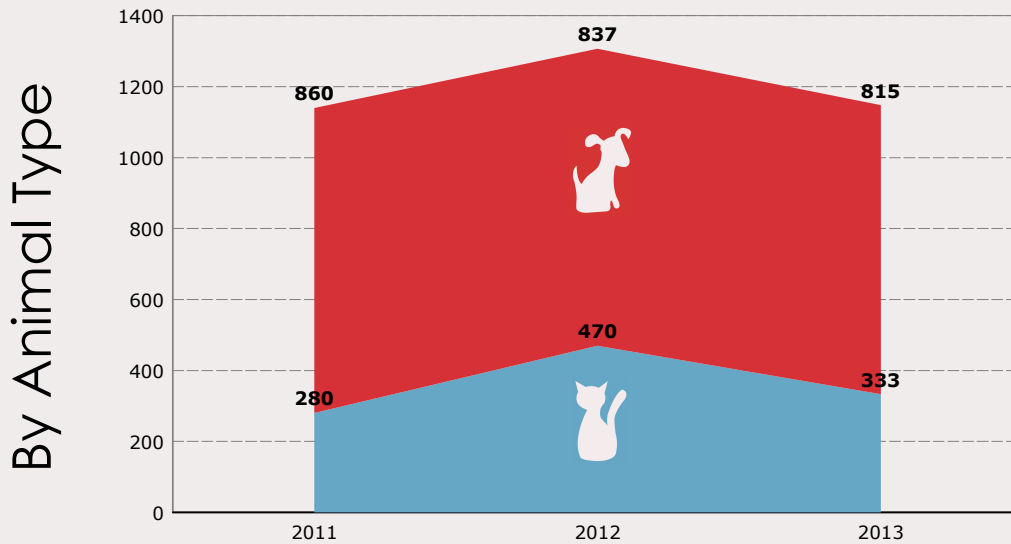

Austin Animal Center Monthly Report December 2013

City of Austin
Animal Services Office, Austin Animal Center
7201 Levander Loop Bldg A, Austin, TX 78702

December 2013 Intakes

	Neonatal Kitten	Kitten	Adult Cat	Neonatal Puppy	Puppy	Adult Dog	Total
Neonatal Kitten/Puppy: < 6 weeks old							
Kitten/Puppy: >= 6 weeks old & < 1 year old							
Adult Cat/Dog: >= 1 year old							
Owner Surrender	0	53	44	7	56	104	264
Public Assistance	0	6	11	6	9	34	66
Request for Humane Euthanasia	0	1	3	0	0	8	12
Stray	18	89	108	11	168	412	806
Total	18	149	166	24	233	558	1,148

December 2011 to 2013 Intakes

	2011			2012			2013		
	Cats	Dogs	Total	Cats	Dogs	Total	Cats	Dogs	Total
Owner Surrender	79	193	272	175	183	358	97	167	264
Public Assistance	11	18	29	10	45	55	17	49	66
Request for Humane Euthanasia	0	1	1	2	5	7	4	8	12
Stray	190	648	838	283	604	887	215	591	806
Total	280	860	1,140	470	837	1,307	333	815	1,148

December 2013 Outcomes

	Neonatal Kitten	Kitten	Adult Cat	Neonatal Puppy	Puppy	Adult Dog	Total
Neonatal Kitten/Puppy: < 6 weeks old Kitten/Puppy: >= 6 weeks old & < 1 year old Adult Cat/Dog: >= 1 year old							
Adopted	0	206	72	0	142	264	684
Deceased	0	1	0	0	3	0	4
Humanely Euthanized	0	8	13	1	7	52	81
Missing	0	1	0	0	0	1	2
Returned to Owner	0	1	15	0	14	187	217
Transferred	11	101	122	2	79	112	427
Total	11	318	222	3	245	616	1,415