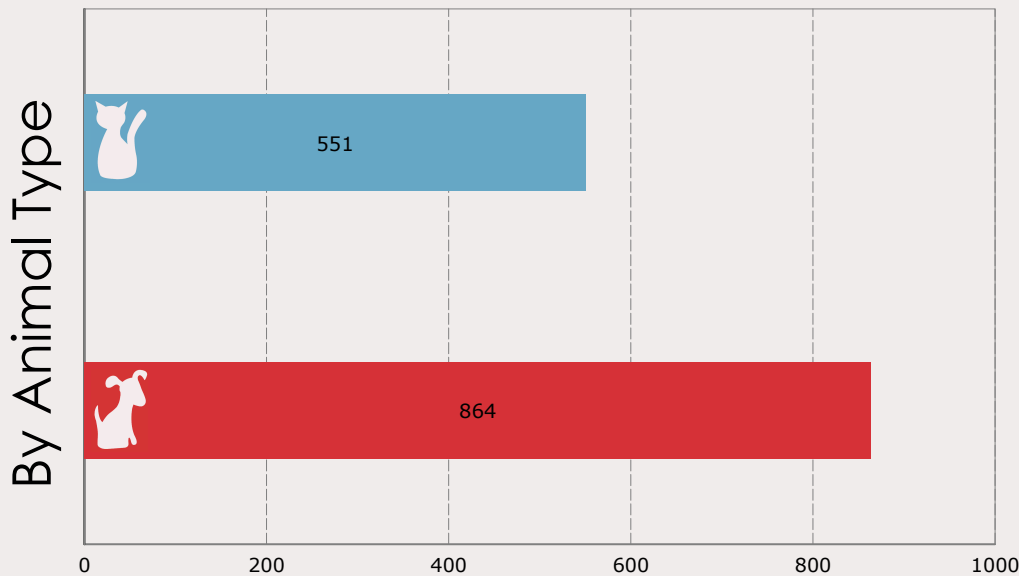

Austin Animal Center Monthly Report December 2013

City of Austin
Animal Services Office, Austin Animal Center
7201 Levander Loop Bldg A, Austin, TX 78702

December 2013 Intakes

	Neonatal Kitten	Kitten	Adult Cat	Neonatal Puppy	Puppy	Adult Dog	Total
Neonatal Kitten/Puppy: < 6 weeks old							
Kitten/Puppy: >= 6 weeks old & < 1 year old							
Adult Cat/Dog: >= 1 year old							
Owner Surrender	0	53	44	7	56	104	264
Public Assistance	0	6	11	6	9	34	66
Request for Humane Euthanasia	0	1	3	0	0	8	12
Stray	18	89	108	11	168	412	806
Total	18	149	166	24	233	558	1,148

December 2011 to 2013 Intakes

	2011			2012			2013		
	Cats	Dogs	Total	Cats	Dogs	Total	Cats	Dogs	Total
Owner Surrender	79	193	272	175	183	358	97	167	264
Public Assistance	11	18	29	10	45	55	17	49	66
Request for Humane Euthanasia	0	1	1	2	5	7	4	8	12
Stray	190	648	838	283	604	887	215	591	806
Total	280	860	1,140	470	837	1,307	333	815	1,148

December 2013 Outcomes

	Neonatal Kitten	Kitten	Adult Cat	Neonatal Puppy	Puppy	Adult Dog	Total
Neonatal Kitten/Puppy: < 6 weeks old Kitten/Puppy: >= 6 weeks old & < 1 year old Adult Cat/Dog: >= 1 year old							
Adopted	0	206	72	0	142	264	684
Deceased	0	1	0	0	3	0	4
Humanely Euthanized	0	8	13	1	7	52	81
Missing	0	1	0	0	0	1	2
Returned to Owner	0	1	15	0	14	187	217
Transferred	11	101	122	2	79	112	427
Total	11	318	222	3	245	616	1,415