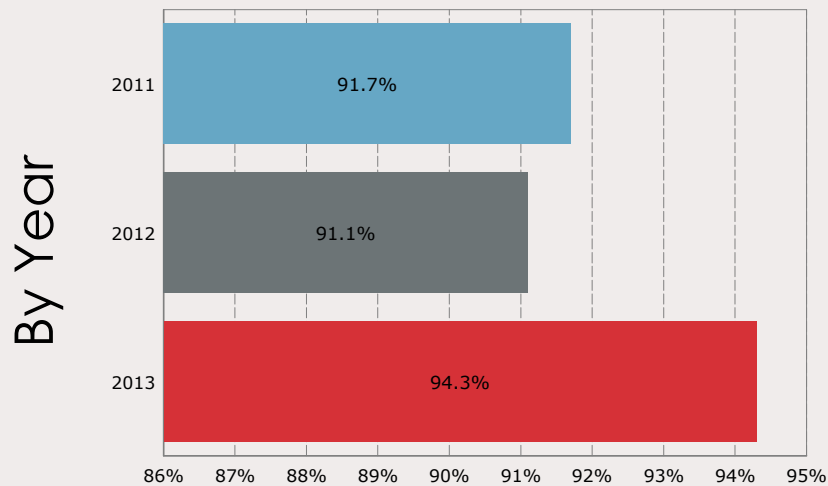

December 2013 Outcomes

	Neonatal Kitten	Kitten	Adult Cat	Neonatal Puppy	Puppy	Adult Dog	Total
Neonatal Kitten/Puppy: < 6 weeks old Kitten/Puppy: >= 6 weeks old & < 1 year old Adult Cat/Dog: >= 1 year old							
Adopted	0	206	72	0	142	264	684
Deceased	0	1	0	0	3	0	4
Humanely Euthanized	0	8	13	1	7	52	81
Missing	0	1	0	0	0	1	2
Returned to Owner	0	1	15	0	14	187	217
Transferred	11	101	122	2	79	112	427
Total	11	318	222	3	245	616	1,415

December 2011 to 2013 Outcomes

	2011			2012			2013		
	Cats	Dogs	Total	Cats	Dogs	Total	Cats	Dogs	Total
Adopted	197	452	649	343	360	703	278	406	684
Deceased	1	4	5	7	3	10	1	3	4
Humanely Euthanized	39	60	99	48	85	133	21	60	81
Missing	0	0	0	0	0	0	1	1	2
Returned to Owner	25	185	210	27	255	282	16	201	217
Transferred	67	213	280	199	225	424	234	193	427
Total	329	914	1,243	624	928	1,552	551	864	1,415

December 2013 Total Live Outcome Rate: **94.25%**

*Out of 3 Total Neonatal Puppy Outcomes

By Year & Animal Type