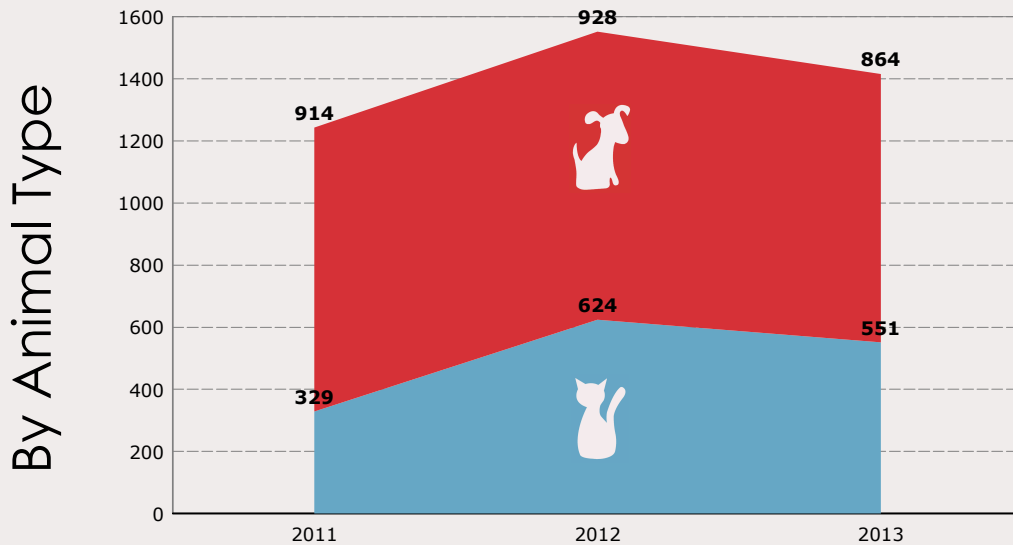

Austin Animal Center Monthly Report December 2013

City of Austin
Animal Services Office, Austin Animal Center
7201 Levander Loop Bldg A, Austin, TX 78702

December 2013 Intakes

	Neonatal Kitten	Kitten	Adult Cat	Neonatal Puppy	Puppy	Adult Dog	Total
Neonatal Kitten/Puppy: < 6 weeks old							
Kitten/Puppy: >= 6 weeks old & < 1 year old							
Adult Cat/Dog: >= 1 year old							
Owner Surrender	0	53	44	7	56	104	264
Public Assistance	0	6	11	6	9	34	66
Request for Humane Euthanasia	0	1	3	0	0	8	12
Stray	18	89	108	11	168	412	806
Total	18	149	166	24	233	558	1,148

December 2011 to 2013 Intakes

	2011			2012			2013		
	Cats	Dogs	Total	Cats	Dogs	Total	Cats	Dogs	Total
Owner Surrender	79	193	272	175	183	358	97	167	264
Public Assistance	11	18	29	10	45	55	17	49	66
Request for Humane Euthanasia	0	1	1	2	5	7	4	8	12
Stray	190	648	838	283	604	887	215	591	806
Total	280	860	1,140	470	837	1,307	333	815	1,148

December 2013 Outcomes

	Neonatal Kitten	Kitten	Adult Cat	Neonatal Puppy	Puppy	Adult Dog	Total
Neonatal Kitten/Puppy: < 6 weeks old Kitten/Puppy: >= 6 weeks old & < 1 year old Adult Cat/Dog: >= 1 year old							
Adopted	0	206	72	0	142	264	684
Deceased	0	1	0	0	3	0	4
Humanely Euthanized	0	8	13	1	7	52	81
Missing	0	1	0	0	0	1	2
Returned to Owner	0	1	15	0	14	187	217
Transferred	11	101	122	2	79	112	427
Total	11	318	222	3	245	616	1,415

December 2011 to 2013 Outcomes

	2011			2012			2013		
	Cats	Dogs	Total	Cats	Dogs	Total	Cats	Dogs	Total
Adopted	197	452	649	343	360	703	278	406	684
Deceased	1	4	5	7	3	10	1	3	4
Humanely Euthanized	39	60	99	48	85	133	21	60	81
Missing	0	0	0	0	0	0	1	1	2
Returned to Owner	25	185	210	27	255	282	16	201	217
Transferred	67	213	280	199	225	424	234	193	427
Total	329	914	1,243	624	928	1,552	551	864	1,415