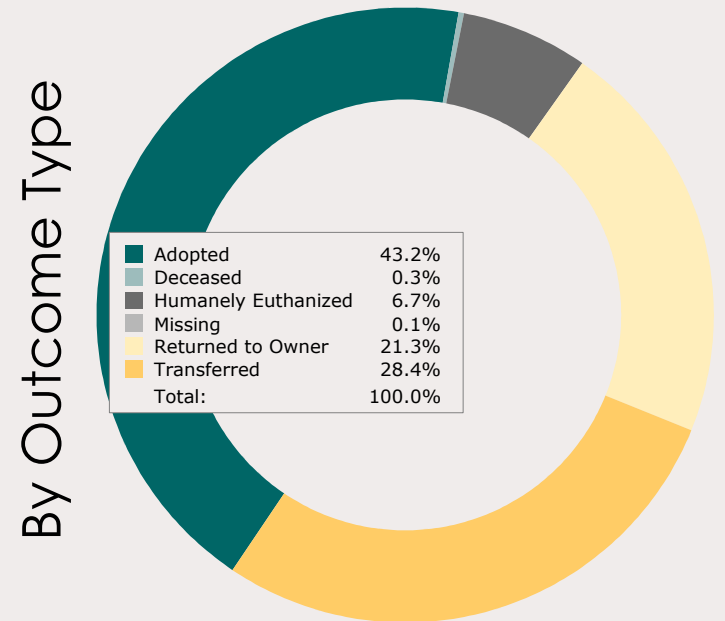

# January 2012 to 2014 Intakes

	2012			2013			2014		
	Cats	Dogs	Total	Cats	Dogs	Total	Cats	Dogs	Total
Owner Surrender	73	200	<b>273</b>	133	226	<b>359</b>	102	175	<b>277</b>
Public Assistance	41	35	<b>76</b>	10	43	<b>53</b>	13	29	<b>42</b>
Request for Humane Euthanasia	0	2	<b>2</b>	3	6	<b>9</b>	3	6	<b>9</b>
Stray	158	592	<b>750</b>	223	655	<b>878</b>	222	628	<b>850</b>
<b>Total</b>	<b>272</b>	<b>829</b>	<b>1,101</b>	<b>369</b>	<b>930</b>	<b>1,299</b>	<b>340</b>	<b>838</b>	<b>1,178</b>

# January 2014 Outcomes

	 Neonatal Kitten	 Kitten	 Adult Cat	 Neonatal Puppy	 Puppy	 Adult Dog	<b>Total</b>
<b>Neonatal Kitten/Puppy:</b> < 6 weeks old <b>Kitten/Puppy:</b> >= 6 weeks old & < 1 year old <b>Adult Cat/Dog:</b> >= 1 year old							
Adopted	0	98	61	0	132	227	<b>518</b>
Deceased	0	1	0	0	1	2	<b>4</b>
Humanely Euthanized	3	9	22	1	3	42	<b>80</b>
Missing	0	0	0	0	0	1	<b>1</b>
Returned to Owner	0	7	30	0	19	199	<b>255</b>
Transferred	5	48	83	15	59	130	<b>340</b>
<b>Total</b>	<b>8</b>	<b>163</b>	<b>196</b>	<b>16</b>	<b>214</b>	<b>601</b>	<b>1,198</b>