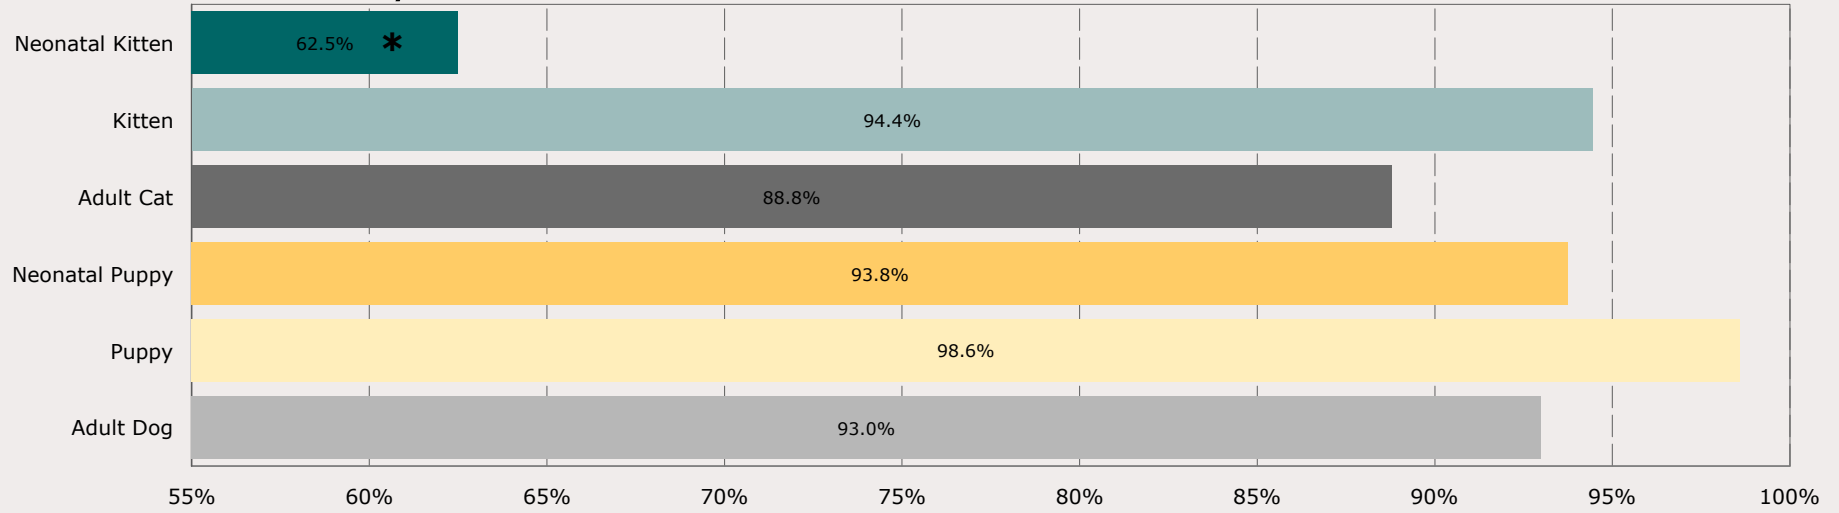

January 2012 to 2014 Total Live Outcome Rates

January 2014 Total Live Outcome Rate: **93.29%**

*Out of 8 Total Neonatal Kitten Outcomes