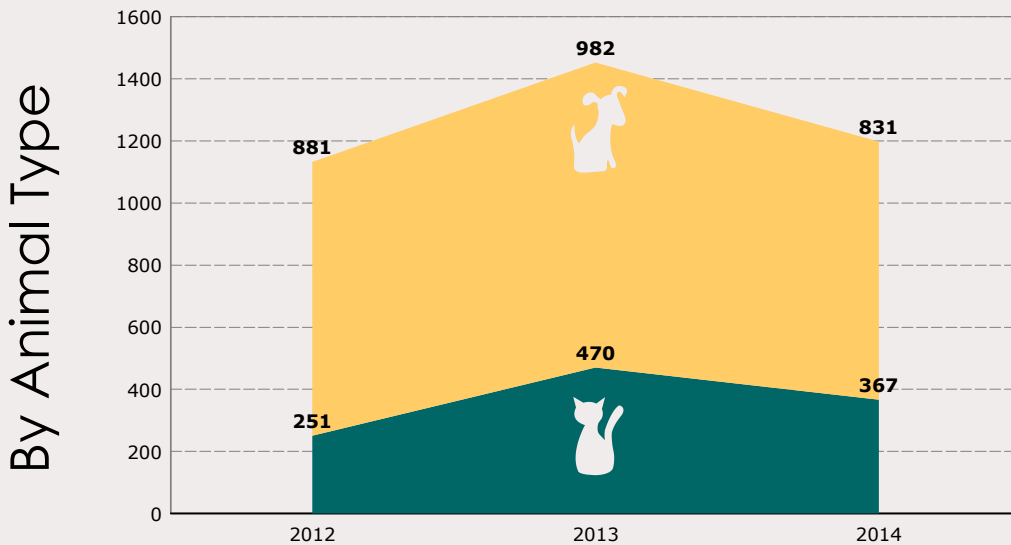

# January 2012 to 2014 Intakes

	2012			2013			2014		
	Cats	Dogs	Total	Cats	Dogs	Total	Cats	Dogs	Total
Owner Surrender	73	200	<b>273</b>	133	226	<b>359</b>	102	175	<b>277</b>
Public Assistance	41	35	<b>76</b>	10	43	<b>53</b>	13	29	<b>42</b>
Request for Humane Euthanasia	0	2	<b>2</b>	3	6	<b>9</b>	3	6	<b>9</b>
Stray	158	592	<b>750</b>	223	655	<b>878</b>	222	628	<b>850</b>
<b>Total</b>	<b>272</b>	<b>829</b>	<b>1,101</b>	<b>369</b>	<b>930</b>	<b>1,299</b>	<b>340</b>	<b>838</b>	<b>1,178</b>

# January 2014 Outcomes

	 Neonatal Kitten	 Kitten	 Adult Cat	 Neonatal Puppy	 Puppy	 Adult Dog	<b>Total</b>
<b>Neonatal Kitten/Puppy:</b> < 6 weeks old <b>Kitten/Puppy:</b> >= 6 weeks old & < 1 year old <b>Adult Cat/Dog:</b> >= 1 year old							
Adopted	0	98	61	0	132	227	<b>518</b>
Deceased	0	1	0	0	1	2	<b>4</b>
Humanely Euthanized	3	9	22	1	3	42	<b>80</b>
Missing	0	0	0	0	0	1	<b>1</b>
Returned to Owner	0	7	30	0	19	199	<b>255</b>
Transferred	5	48	83	15	59	130	<b>340</b>
<b>Total</b>	<b>8</b>	<b>163</b>	<b>196</b>	<b>16</b>	<b>214</b>	<b>601</b>	<b>1,198</b>

# January 2012 to 2014 Outcomes

	2012			2013			2014		
	Cats	Dogs	Total	Cats	Dogs	Total	Cats	Dogs	Total
Adopted	123	382	<b>505</b>	259	360	<b>619</b>	159	359	<b>518</b>
Deceased	1	4	<b>5</b>	4	1	<b>5</b>	1	3	<b>4</b>
Humanely Euthanized	29	55	<b>84</b>	38	70	<b>108</b>	34	46	<b>80</b>
Missing	0	0	<b>0</b>	0	0	<b>0</b>	0	1	<b>1</b>
Returned to Owner	29	222	<b>251</b>	32	270	<b>302</b>	37	218	<b>255</b>
Transferred	69	218	<b>287</b>	137	281	<b>418</b>	136	204	<b>340</b>
<b>Total</b>	<b>251</b>	<b>881</b>	<b>1,132</b>	<b>470</b>	<b>982</b>	<b>1,452</b>	<b>367</b>	<b>831</b>	<b>1,198</b>

# January 2012 to 2014 Total Live Outcome Rates