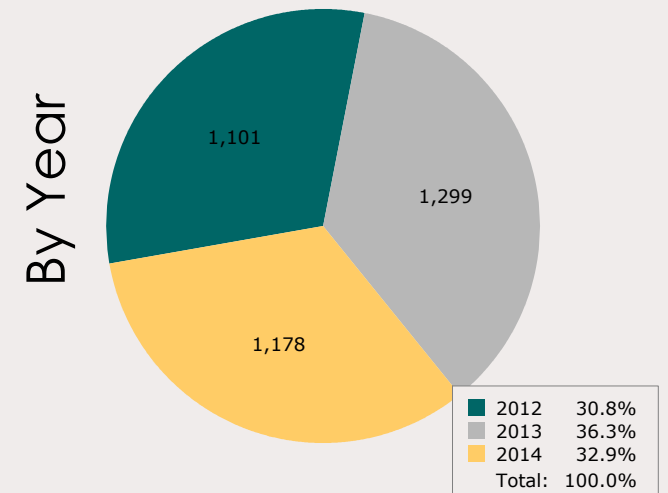

# January 2014 Intakes

	 Neonatal Kitten	 Kitten	 Adult Cat	 Neonatal Puppy	 Puppy	 Adult Dog	<b>Total</b>
<b>Neonatal Kitten/Puppy:</b> < 6 weeks old <b>Kitten/Puppy:</b> >= 6 weeks old & < 1 year old <b>Adult Cat/Dog:</b> >= 1 year old							
Owner Surrender	1	38	63	15	46	114	<b>277</b>
Public Assistance	0	6	7	0	2	27	<b>42</b>
Request for Humane Euthanasia	0	0	3	0	0	6	<b>9</b>
Stray	13	78	131	20	143	465	<b>850</b>
<b>Total</b>	<b>14</b>	<b>122</b>	<b>204</b>	<b>35</b>	<b>191</b>	<b>612</b>	<b>1,178</b>

# January 2012 to 2014 Intakes

	2012			2013			2014		
	Cats	Dogs	Total	Cats	Dogs	Total	Cats	Dogs	Total
Owner Surrender	73	200	<b>273</b>	133	226	<b>359</b>	102	175	<b>277</b>
Public Assistance	41	35	<b>76</b>	10	43	<b>53</b>	13	29	<b>42</b>
Request for Humane Euthanasia	0	2	<b>2</b>	3	6	<b>9</b>	3	6	<b>9</b>
Stray	158	592	<b>750</b>	223	655	<b>878</b>	222	628	<b>850</b>
<b>Total</b>	<b>272</b>	<b>829</b>	<b>1,101</b>	<b>369</b>	<b>930</b>	<b>1,299</b>	<b>340</b>	<b>838</b>	<b>1,178</b>