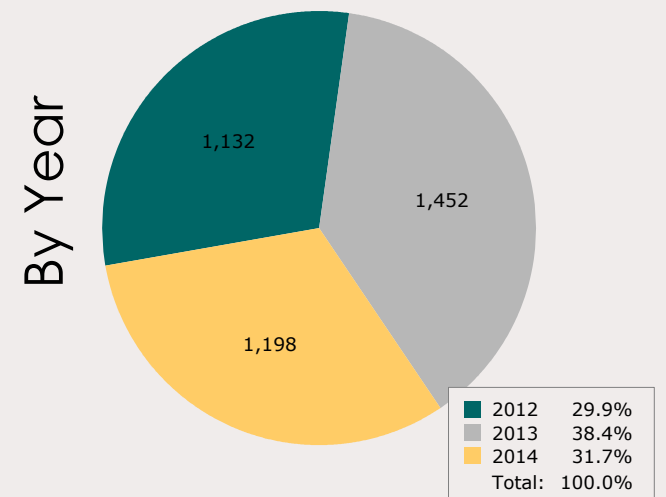

# January 2014 Outcomes

	 Neonatal Kitten	 Kitten	 Adult Cat	 Neonatal Puppy	 Puppy	 Adult Dog	<b>Total</b>
<b>Neonatal Kitten/Puppy:</b> < 6 weeks old <b>Kitten/Puppy:</b> >= 6 weeks old & < 1 year old <b>Adult Cat/Dog:</b> >= 1 year old							
Adopted	0	98	61	0	132	227	<b>518</b>
Deceased	0	1	0	0	1	2	<b>4</b>
Humanely Euthanized	3	9	22	1	3	42	<b>80</b>
Missing	0	0	0	0	0	1	<b>1</b>
Returned to Owner	0	7	30	0	19	199	<b>255</b>
Transferred	5	48	83	15	59	130	<b>340</b>
<b>Total</b>	<b>8</b>	<b>163</b>	<b>196</b>	<b>16</b>	<b>214</b>	<b>601</b>	<b>1,198</b>

# January 2012 to 2014 Outcomes

	2012			2013			2014		
	Cats	Dogs	Total	Cats	Dogs	Total	Cats	Dogs	Total
Adopted	123	382	<b>505</b>	259	360	<b>619</b>	159	359	<b>518</b>
Deceased	1	4	<b>5</b>	4	1	<b>5</b>	1	3	<b>4</b>
Humanely Euthanized	29	55	<b>84</b>	38	70	<b>108</b>	34	46	<b>80</b>
Missing	0	0	<b>0</b>	0	0	<b>0</b>	0	1	<b>1</b>
Returned to Owner	29	222	<b>251</b>	32	270	<b>302</b>	37	218	<b>255</b>
Transferred	69	218	<b>287</b>	137	281	<b>418</b>	136	204	<b>340</b>
<b>Total</b>	<b>251</b>	<b>881</b>	<b>1,132</b>	<b>470</b>	<b>982</b>	<b>1,452</b>	<b>367</b>	<b>831</b>	<b>1,198</b>