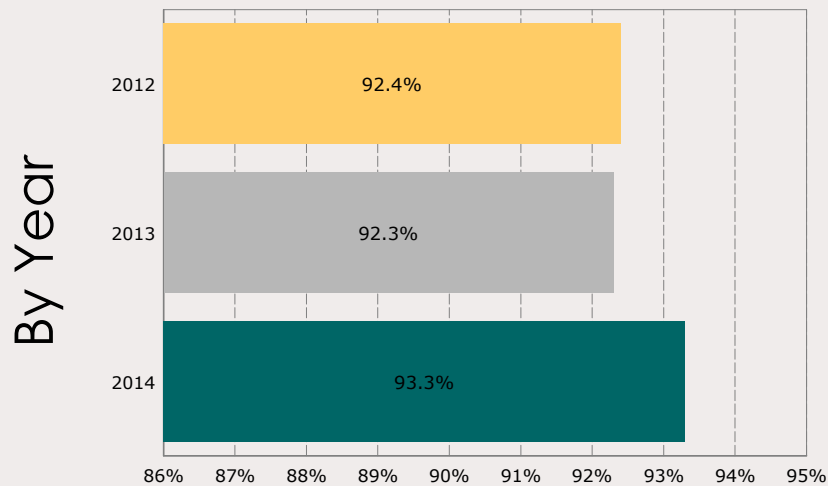

January 2012 to 2014 Total Live Outcome Rates

January 2014 Total Live Outcome Rate: **93.29%**

*Out of 8 Total Neonatal Kitten Outcomes

By Year & Animal Type