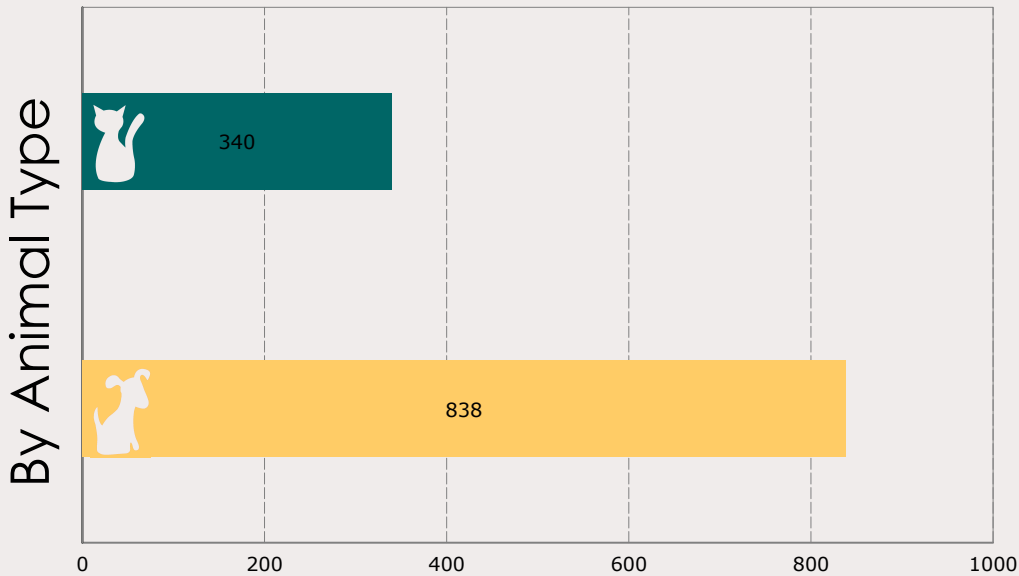

# January 2014 Intakes

	 Neonatal Kitten	 Kitten	 Adult Cat	 Neonatal Puppy	 Puppy	 Adult Dog	<b>Total</b>
<b>Neonatal Kitten/Puppy:</b> < 6 weeks old <b>Kitten/Puppy:</b> >= 6 weeks old & < 1 year old <b>Adult Cat/Dog:</b> >= 1 year old							
Owner Surrender	1	38	63	15	46	114	<b>277</b>
Public Assistance	0	6	7	0	2	27	<b>42</b>
Request for Humane Euthanasia	0	0	3	0	0	6	<b>9</b>
Stray	13	78	131	20	143	465	<b>850</b>
<b>Total</b>	<b>14</b>	<b>122</b>	<b>204</b>	<b>35</b>	<b>191</b>	<b>612</b>	<b>1,178</b>