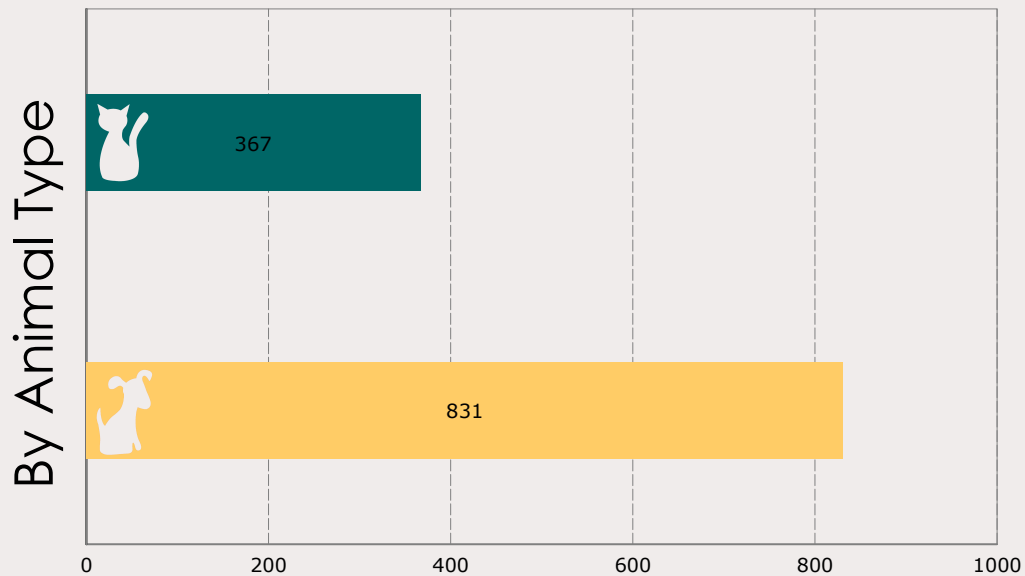

# January 2014 Intakes

	 Neonatal Kitten	 Kitten	 Adult Cat	 Neonatal Puppy	 Puppy	 Adult Dog	<b>Total</b>
<b>Neonatal Kitten/Puppy:</b> < 6 weeks old <b>Kitten/Puppy:</b> >= 6 weeks old & < 1 year old <b>Adult Cat/Dog:</b> >= 1 year old							
Owner Surrender	1	38	63	15	46	114	<b>277</b>
Public Assistance	0	6	7	0	2	27	<b>42</b>
Request for Humane Euthanasia	0	0	3	0	0	6	<b>9</b>
Stray	13	78	131	20	143	465	<b>850</b>
<b>Total</b>	<b>14</b>	<b>122</b>	<b>204</b>	<b>35</b>	<b>191</b>	<b>612</b>	<b>1,178</b>

# January 2012 to 2014 Intakes

	2012			2013			2014		
	Cats	Dogs	Total	Cats	Dogs	Total	Cats	Dogs	Total
Owner Surrender	73	200	<b>273</b>	133	226	<b>359</b>	102	175	<b>277</b>
Public Assistance	41	35	<b>76</b>	10	43	<b>53</b>	13	29	<b>42</b>
Request for Humane Euthanasia	0	2	<b>2</b>	3	6	<b>9</b>	3	6	<b>9</b>
Stray	158	592	<b>750</b>	223	655	<b>878</b>	222	628	<b>850</b>
<b>Total</b>	<b>272</b>	<b>829</b>	<b>1,101</b>	<b>369</b>	<b>930</b>	<b>1,299</b>	<b>340</b>	<b>838</b>	<b>1,178</b>

# January 2014 Outcomes

	 Neonatal Kitten	 Kitten	 Adult Cat	 Neonatal Puppy	 Puppy	 Adult Dog	<b>Total</b>
<b>Neonatal Kitten/Puppy:</b> < 6 weeks old <b>Kitten/Puppy:</b> >= 6 weeks old & < 1 year old <b>Adult Cat/Dog:</b> >= 1 year old							
Adopted	0	98	61	0	132	227	<b>518</b>
Deceased	0	1	0	0	1	2	<b>4</b>
Humanely Euthanized	3	9	22	1	3	42	<b>80</b>
Missing	0	0	0	0	0	1	<b>1</b>
Returned to Owner	0	7	30	0	19	199	<b>255</b>
Transferred	5	48	83	15	59	130	<b>340</b>
<b>Total</b>	<b>8</b>	<b>163</b>	<b>196</b>	<b>16</b>	<b>214</b>	<b>601</b>	<b>1,198</b>