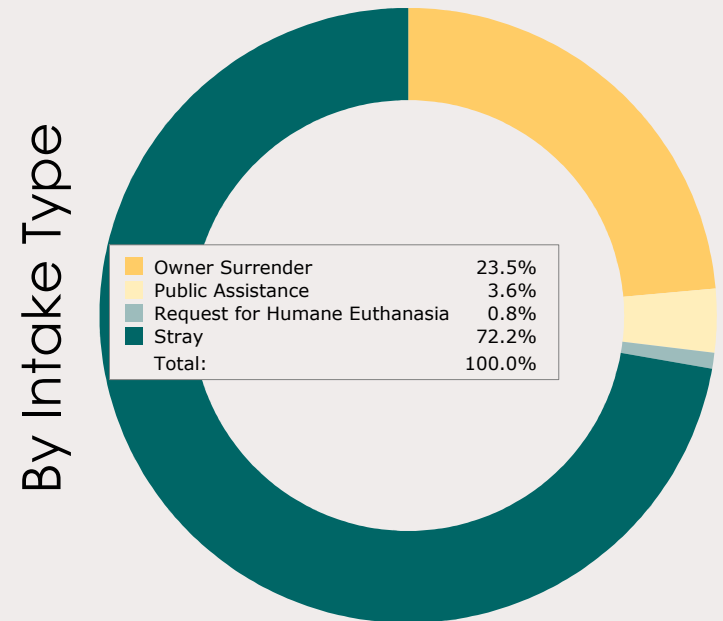

# January 2014 Intakes

	 Neonatal Kitten	 Kitten	 Adult Cat	 Neonatal Puppy	 Puppy	 Adult Dog	<b>Total</b>
<b>Neonatal Kitten/Puppy:</b> < 6 weeks old <b>Kitten/Puppy:</b> >= 6 weeks old & < 1 year old <b>Adult Cat/Dog:</b> >= 1 year old							
Owner Surrender	1	38	63	15	46	114	<b>277</b>
Public Assistance	0	6	7	0	2	27	<b>42</b>
Request for Humane Euthanasia	0	0	3	0	0	6	<b>9</b>
Stray	13	78	131	20	143	465	<b>850</b>
<b>Total</b>	<b>14</b>	<b>122</b>	<b>204</b>	<b>35</b>	<b>191</b>	<b>612</b>	<b>1,178</b>