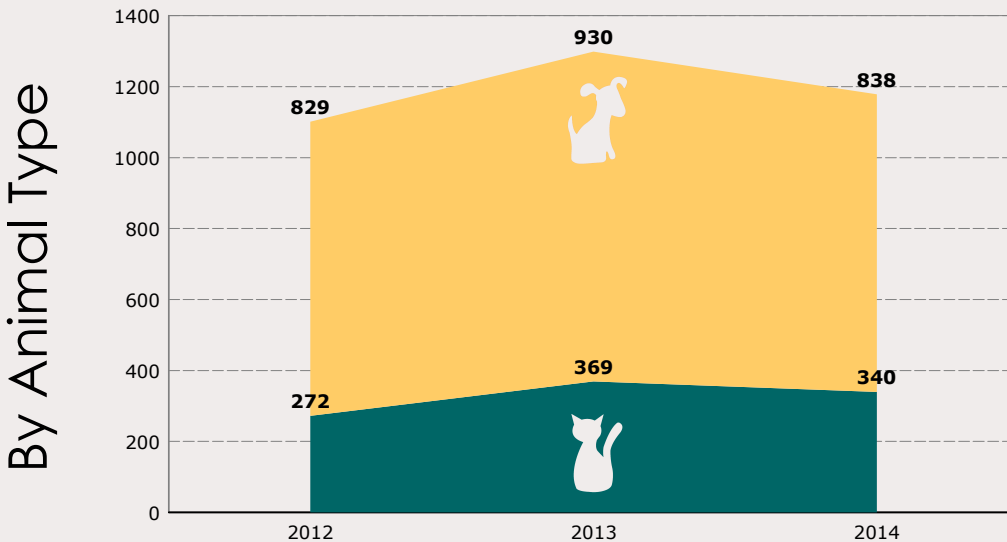

# January 2014 Intakes

	 Neonatal Kitten	 Kitten	 Adult Cat	 Neonatal Puppy	 Puppy	 Adult Dog	<b>Total</b>
<b>Neonatal Kitten/Puppy:</b> < 6 weeks old <b>Kitten/Puppy:</b> >= 6 weeks old & < 1 year old <b>Adult Cat/Dog:</b> >= 1 year old							
Owner Surrender	1	38	63	15	46	114	<b>277</b>
Public Assistance	0	6	7	0	2	27	<b>42</b>
Request for Humane Euthanasia	0	0	3	0	0	6	<b>9</b>
Stray	13	78	131	20	143	465	<b>850</b>
<b>Total</b>	<b>14</b>	<b>122</b>	<b>204</b>	<b>35</b>	<b>191</b>	<b>612</b>	<b>1,178</b>

# January 2012 to 2014 Intakes

	2012			2013			2014		
	Cats	Dogs	Total	Cats	Dogs	Total	Cats	Dogs	Total
Owner Surrender	73	200	<b>273</b>	133	226	<b>359</b>	102	175	<b>277</b>
Public Assistance	41	35	<b>76</b>	10	43	<b>53</b>	13	29	<b>42</b>
Request for Humane Euthanasia	0	2	<b>2</b>	3	6	<b>9</b>	3	6	<b>9</b>
Stray	158	592	<b>750</b>	223	655	<b>878</b>	222	628	<b>850</b>
<b>Total</b>	<b>272</b>	<b>829</b>	<b>1,101</b>	<b>369</b>	<b>930</b>	<b>1,299</b>	<b>340</b>	<b>838</b>	<b>1,178</b>

# January 2014 Outcomes

	 Neonatal Kitten	 Kitten	 Adult Cat	 Neonatal Puppy	 Puppy	 Adult Dog	<b>Total</b>
<b>Neonatal Kitten/Puppy:</b> < 6 weeks old <b>Kitten/Puppy:</b> >= 6 weeks old & < 1 year old <b>Adult Cat/Dog:</b> >= 1 year old							
Adopted	0	98	61	0	132	227	<b>518</b>
Deceased	0	1	0	0	1	2	<b>4</b>
Humanely Euthanized	3	9	22	1	3	42	<b>80</b>
Missing	0	0	0	0	0	1	<b>1</b>
Returned to Owner	0	7	30	0	19	199	<b>255</b>
Transferred	5	48	83	15	59	130	<b>340</b>
<b>Total</b>	<b>8</b>	<b>163</b>	<b>196</b>	<b>16</b>	<b>214</b>	<b>601</b>	<b>1,198</b>