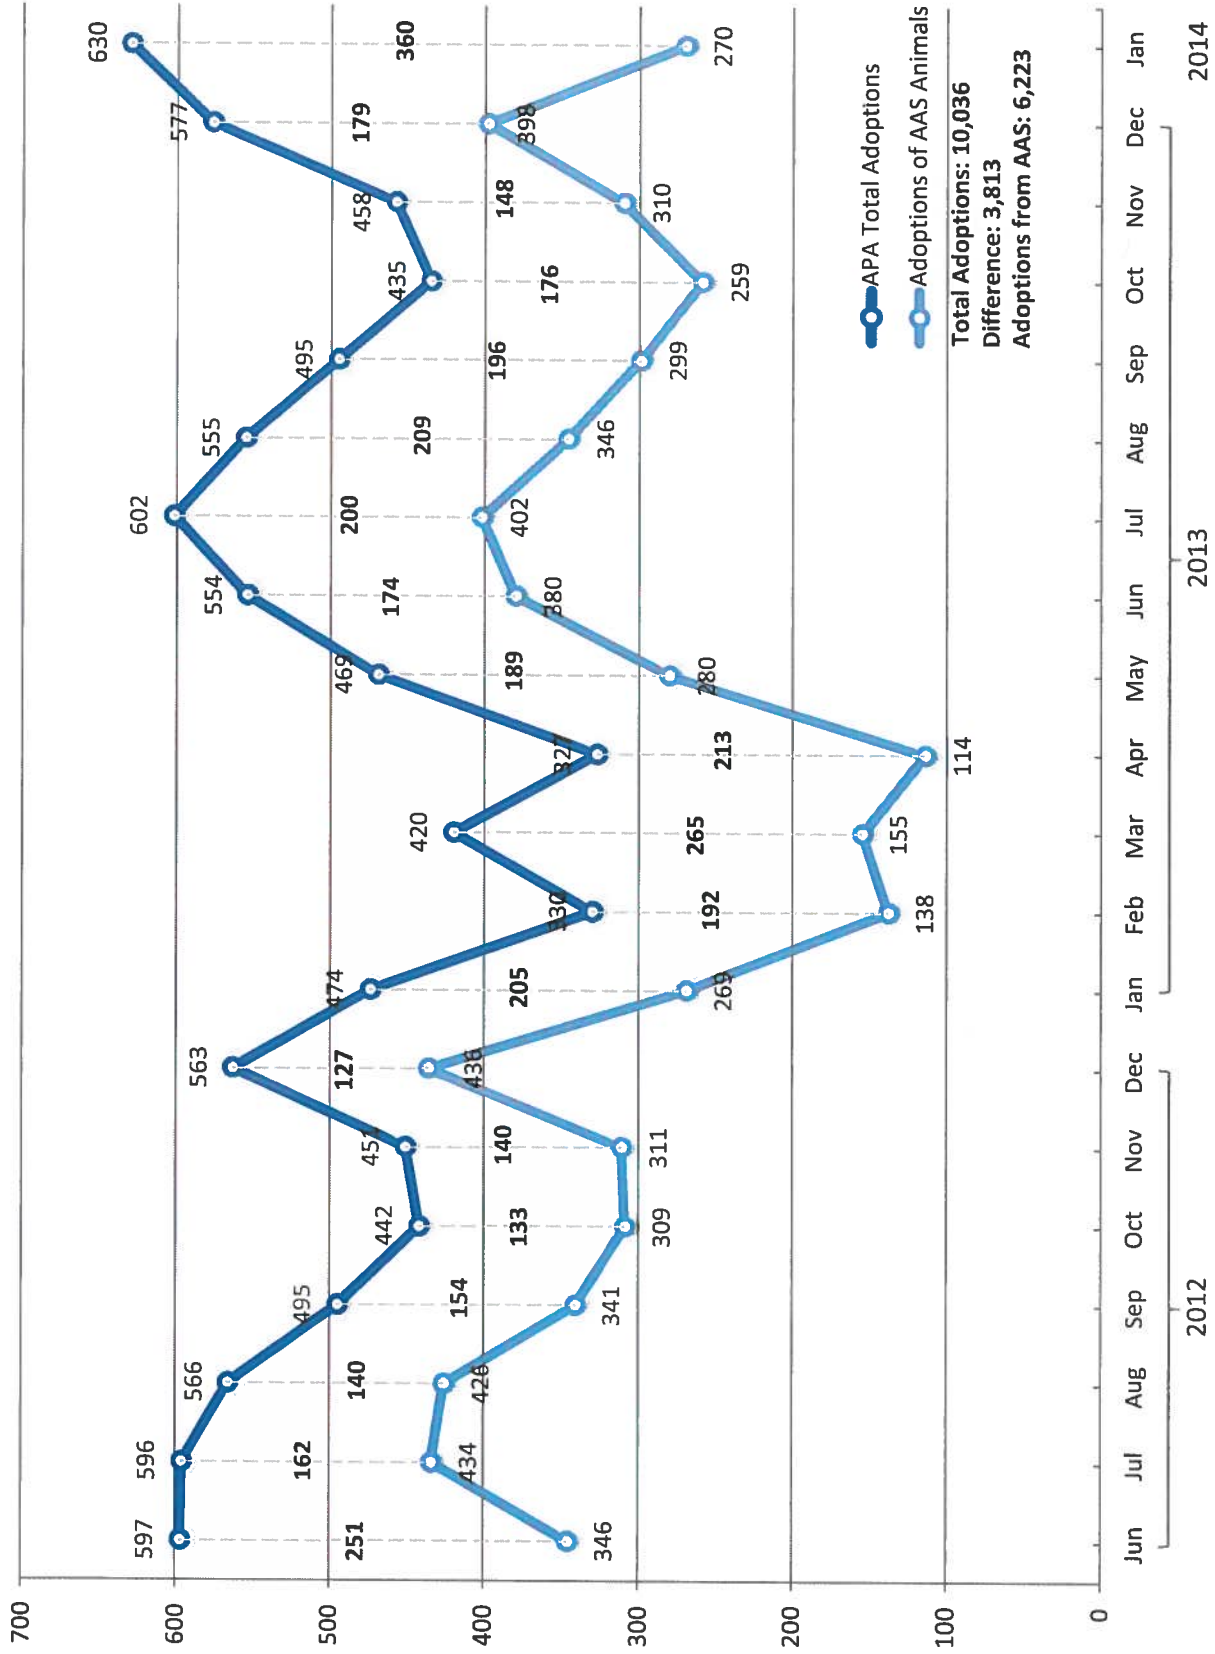

Austin Pets Alive

Activity at Town Lake Animal Center

June 2012-January 2014

Intakes, Adoptions and Inventory

Report to Animal Advisory Commission

February 12, 2014

APA Monthly Intake from June 2012 to January 2014

APA Adoptions from June 2012 to January 2014

Animal Housed at TLAC from June 2012 to January 2014