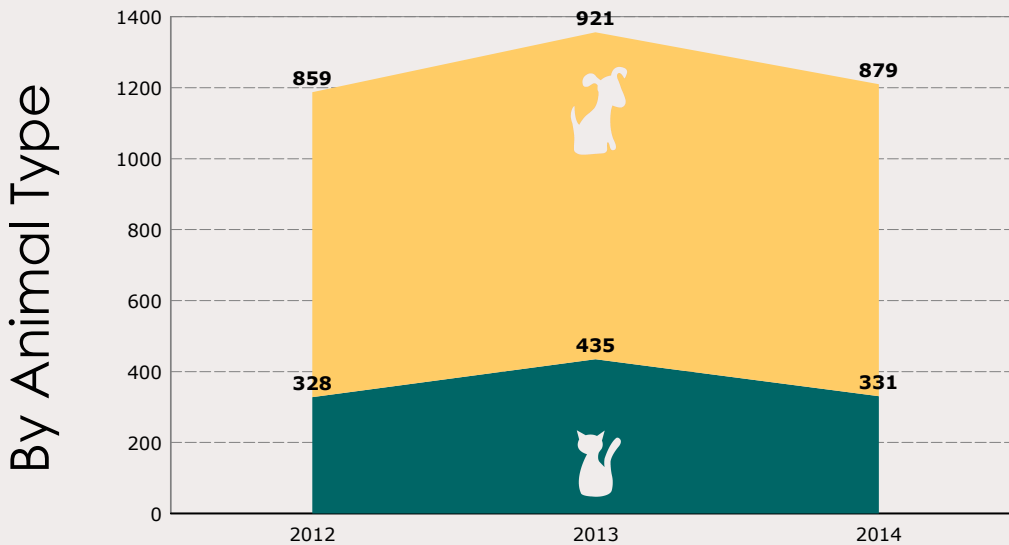

March 2012 to 2014 Outcomes

	2012			2013			2014		
	Cats	Dogs	Total	Cats	Dogs	Total	Cats	Dogs	Total
Adopted	82	361	443	149	358	507	86	389	475
Deceased	9	0	9	3	2	5	6	2	8
Humanely Euthanized	17	56	73	38	73	111	27	61	88
Missing	0	0	0	0	1	1	0	0	0
Returned to Owner	17	179	196	26	247	273	25	223	248
Transferred	203	263	466	219	240	459	187	204	391
Total	328	859	1,187	435	921	1,356	331	879	1,210