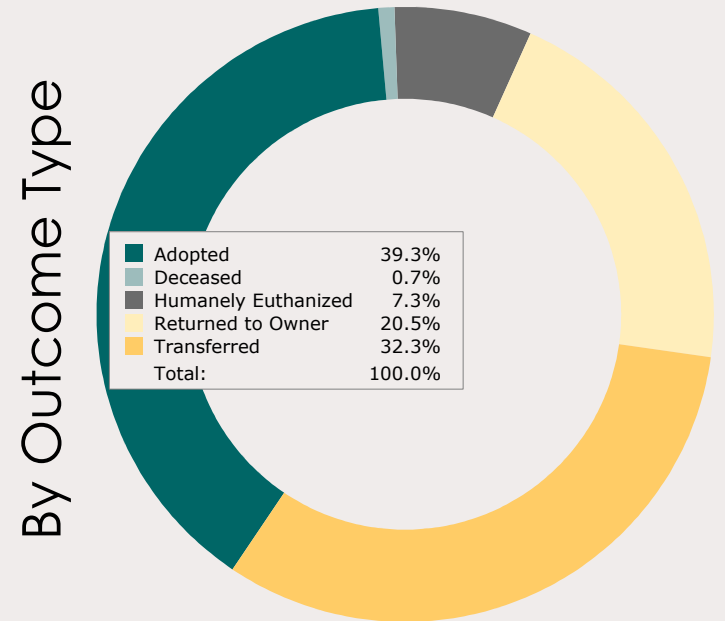

March 2014 Outcomes

							Total
Neonatal Kitten/Puppy: < 6 weeks old Kitten/Puppy: >= 6 weeks old & < 1 year old Adult Cat/Dog: >= 1 year old	Neonatal Kitten	Kitten	Adult Cat	Neonatal Puppy	Puppy	Adult Dog	Total
Adopted	0	49	37	0	130	259	475
Deceased	0	0	6	0	0	2	8
Humanely Euthanized	0	0	27	0	3	58	88
Returned to Owner	0	6	19	7	21	195	248
Transferred	42	54	91	20	75	109	391
Total	42	109	180	27	229	623	1,210