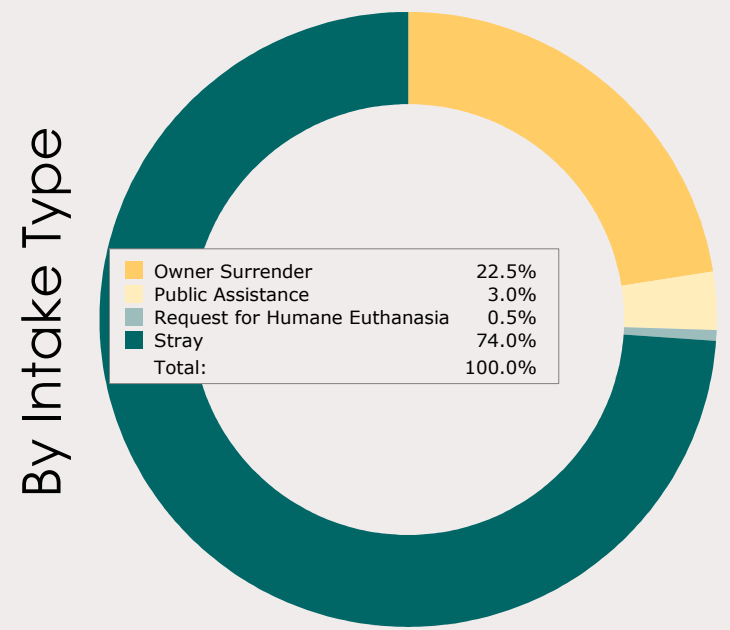

# March 2014 Intakes

	 Neonatal Kitten	 Kitten	 Adult Cat	 Neonatal Puppy	 Puppy	 Adult Dog	<b>Total</b>
<b>Neonatal Kitten/Puppy:</b> < 6 weeks old <b>Kitten/Puppy:</b> >= 6 weeks old & < 1 year old <b>Adult Cat/Dog:</b> >= 1 year old							
Owner Surrender	4	38	60	10	36	123	<b>271</b>
Public Assistance	0	1	2	0	5	28	<b>36</b>
Request for Humane Euthanasia	0	0	0	0	1	5	<b>6</b>
Stray	60	55	126	30	173	445	<b>889</b>
<b>Total</b>	<b>64</b>	<b>94</b>	<b>188</b>	<b>40</b>	<b>215</b>	<b>601</b>	<b>1,202</b>