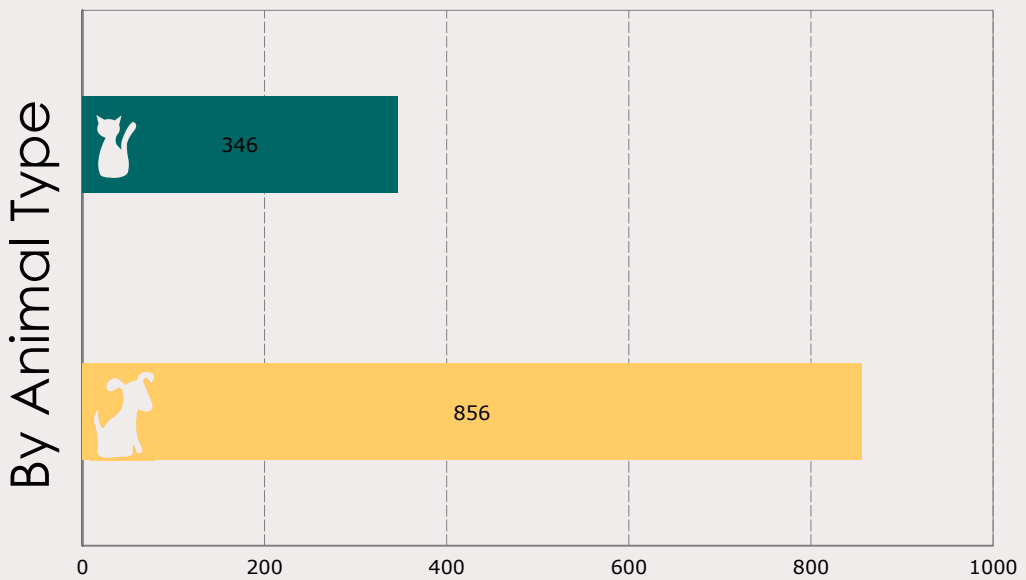

## Monthly Report

# March 2014 Intakes

	 Neonatal Kitten	 Kitten	 Adult Cat	 Neonatal Puppy	 Puppy	 Adult Dog	<b>Total</b>
<b>Neonatal Kitten/Puppy:</b> < 6 weeks old <b>Kitten/Puppy:</b> >= 6 weeks old & < 1 year old <b>Adult Cat/Dog:</b> >= 1 year old							
Owner Surrender	4	38	60	10	36	123	<b>271</b>
Public Assistance	0	1	2	0	5	28	<b>36</b>
Request for Humane Euthanasia	0	0	0	0	1	5	<b>6</b>
Stray	60	55	126	30	173	445	<b>889</b>
<b>Total</b>	<b>64</b>	<b>94</b>	<b>188</b>	<b>40</b>	<b>215</b>	<b>601</b>	<b>1,202</b>