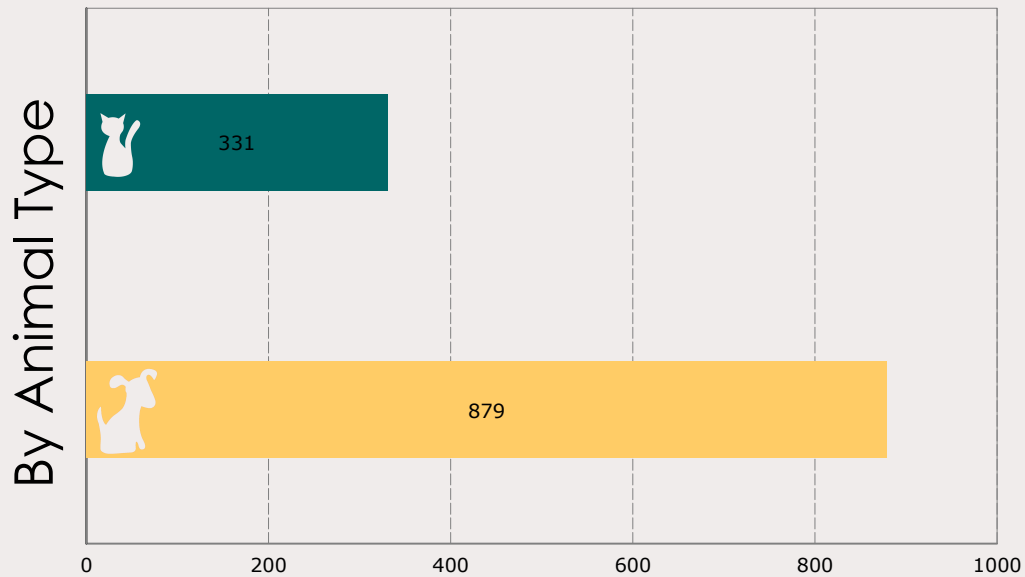

March 2014 Outcomes

							Total
Neonatal Kitten/Puppy: < 6 weeks old Kitten/Puppy: >= 6 weeks old & < 1 year old Adult Cat/Dog: >= 1 year old	Neonatal Kitten	Kitten	Adult Cat	Neonatal Puppy	Puppy	Adult Dog	Total
Adopted	0	49	37	0	130	259	475
Deceased	0	0	6	0	0	2	8
Humanely Euthanized	0	0	27	0	3	58	88
Returned to Owner	0	6	19	7	21	195	248
Transferred	42	54	91	20	75	109	391
Total	42	109	180	27	229	623	1,210