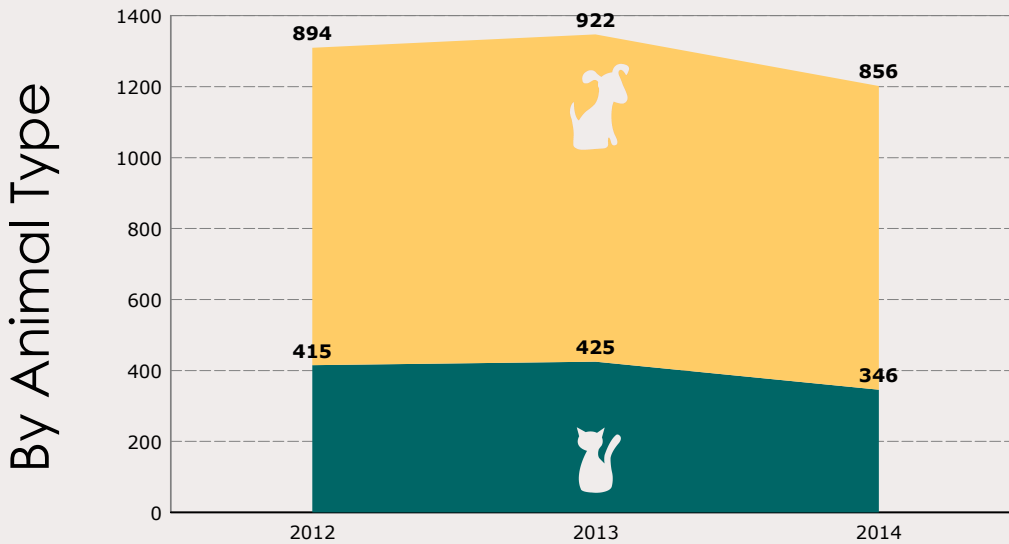

March 2012 to 2014 Intakes

	2012			2013			2014		
	Cats	Dogs	Total	Cats	Dogs	Total	Cats	Dogs	Total
Owner Surrender	125	241	366	120	240	360	102	169	271
Public Assistance	4	25	29	17	41	58	3	33	36
Request for Humane Euthanasia	0	2	2	3	5	8	0	6	6
Stray	286	626	912	285	636	921	241	648	889
Total	415	894	1,309	425	922	1,347	346	856	1,202