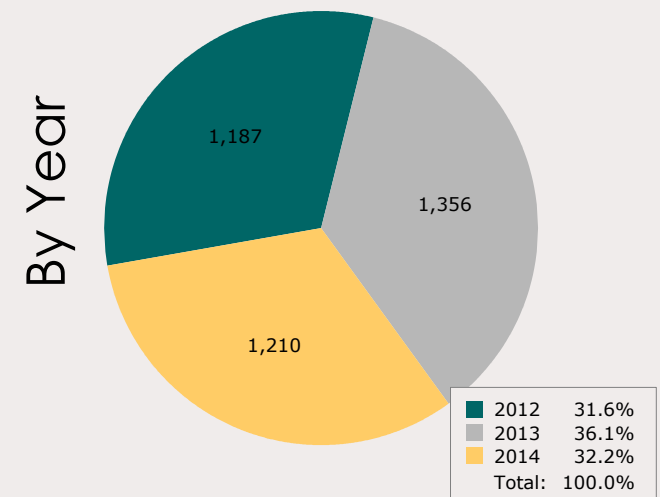

March 2012 to 2014 Outcomes

	2012			2013			2014		
	Cats	Dogs	Total	Cats	Dogs	Total	Cats	Dogs	Total
Adopted	82	361	443	149	358	507	86	389	475
Deceased	9	0	9	3	2	5	6	2	8
Humanely Euthanized	17	56	73	38	73	111	27	61	88
Missing	0	0	0	0	1	1	0	0	0
Returned to Owner	17	179	196	26	247	273	25	223	248
Transferred	203	263	466	219	240	459	187	204	391
Total	328	859	1,187	435	921	1,356	331	879	1,210