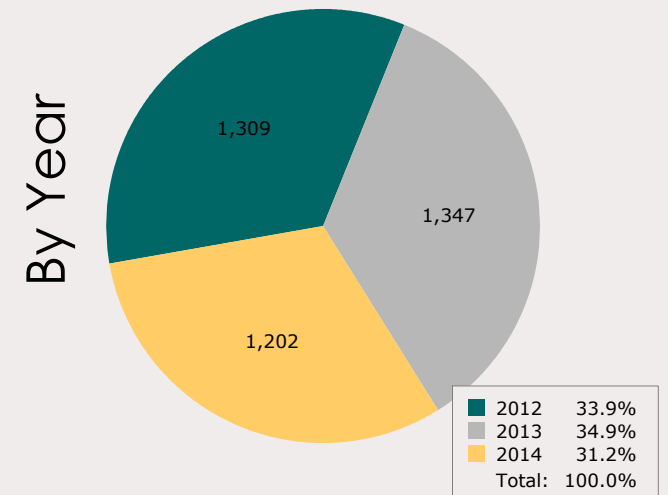

March 2012 to 2014 Intakes

	2012			2013			2014		
	Cats	Dogs	Total	Cats	Dogs	Total	Cats	Dogs	Total
Owner Surrender	125	241	366	120	240	360	102	169	271
Public Assistance	4	25	29	17	41	58	3	33	36
Request for Humane Euthanasia	0	2	2	3	5	8	0	6	6
Stray	286	626	912	285	636	921	241	648	889
Total	415	894	1,309	425	922	1,347	346	856	1,202