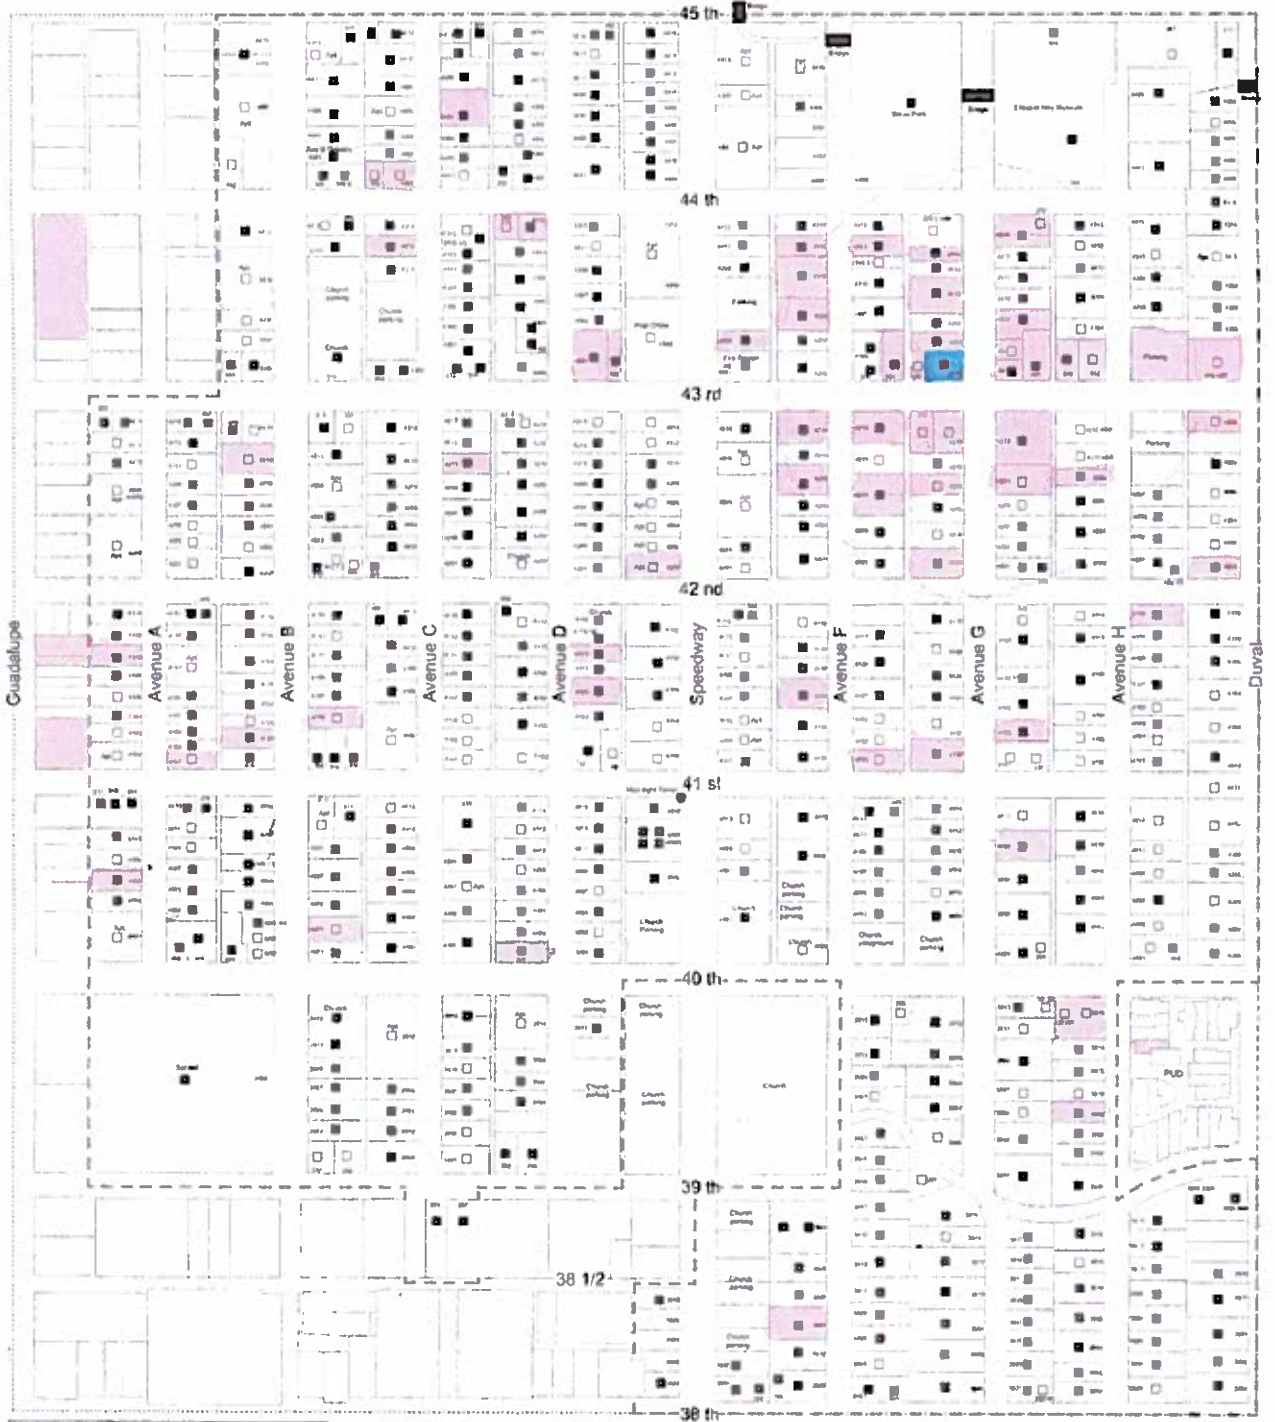

Resolution voted by the Hyde  
Park Neighborhood Association

April 7, 2014:

“The Hyde Park Neighborhood Association supports the Adams House’s specific request for a variance and recognizes that the Adams House is a valued member of our community. We request that the Board of Adjustment consider this lot as it is now with the development permitted on September 5, 2013.”

102

Hyde Park Local Historic District - Boundary Map

LETTERS OF SUPPORT  
 UPDATED  
 5-8-2014

**ADAMS HOUSE LETTERS OF SUPPORT  
HYDE PARK  
500 FEET RADIUS FROM 4300 AVENUE G**

*UPDATED  
5-8-2014*

Albinide, Teddy  
Anderson, Jane  
Bowen, David  
Brown, Don  
Brown, Sharon  
Burton, Amon  
Burton, Carol  
Corral, Abe  
Corral, Elaine  
Deinert, Mark  
Dudney, John  
Durr, Robin  
Durr, Ken  
George, Mary Carolyn  
Hendrickse, Nhalia  
Horowitz, Michael  
Horne, Sarah  
Kerr, John  
Lavinghouse, Preston  
Low, Karen  
Low, Stephen  
Matthis, David  
Maxson, Peter Flagg  
McMillan, Robin  
Mitchell, Michael  
Moore, Antoinette  
Pruner, Todd  
Pumarejo, Kate  
Pumarejo, Ricardo  
Saadeh, Karen  
Sackmary, David  
Sawyer, Sara  
Strapper, Brock  
Taylor, Jack  
Webb, Mike  
Wilson, Adam  
Xanthopoulos, Drew  
Yetman, Kiki