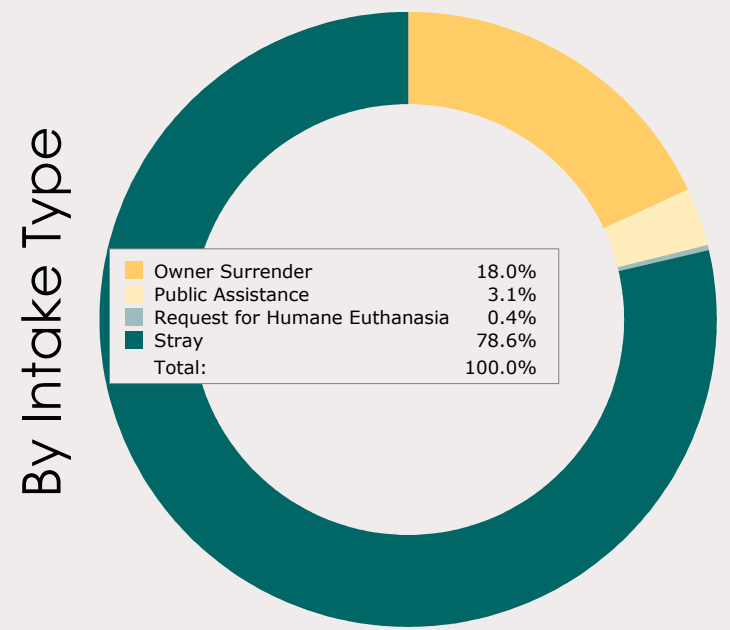

# April 2014 Intakes

	 Neonatal Kitten	 Kitten	 Adult Cat	 Neonatal Puppy	 Puppy	 Adult Dog	<b>Total</b>
<b>Neonatal Kitten/Puppy:</b> < 6 weeks old <b>Kitten/Puppy:</b> >= 6 weeks old & < 1 year old <b>Adult Cat/Dog:</b> >= 1 year old							
Owner Surrender	16	23	59	0	46	103	<b>247</b>
Public Assistance	1	0	4	2	6	29	<b>42</b>
Request for Humane Euthanasia	0	0	1	1	0	3	<b>5</b>
Stray	260	89	114	35	137	447	<b>1,082</b>
<b>Total</b>	<b>277</b>	<b>112</b>	<b>178</b>	<b>38</b>	<b>189</b>	<b>582</b>	<b>1,376</b>