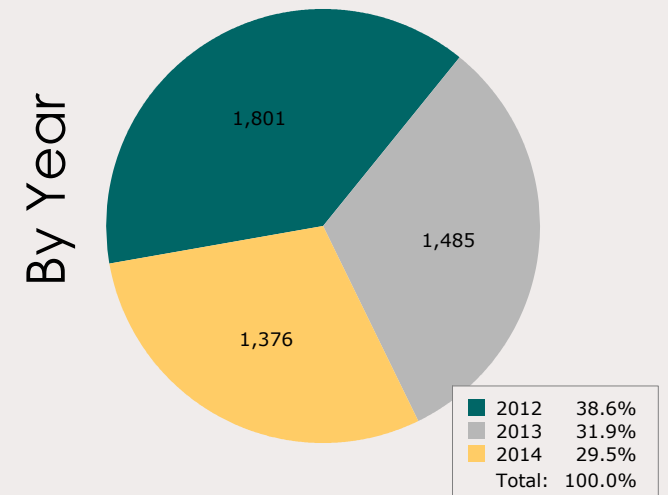

April 2012 to 2014 Intakes

	2012			2013			2014		
	Cats	Dogs	Total	Cats	Dogs	Total	Cats	Dogs	Total
Owner Surrender	162	249	411	158	183	341	98	149	247
Public Assistance	4	95	99	5	36	41	5	37	42
Request for Humane Euthanasia	2	3	5	1	9	10	1	4	5
Stray	618	668	1,286	501	592	1,093	463	619	1,082
Total	786	1,015	1,801	665	820	1,485	567	809	1,376