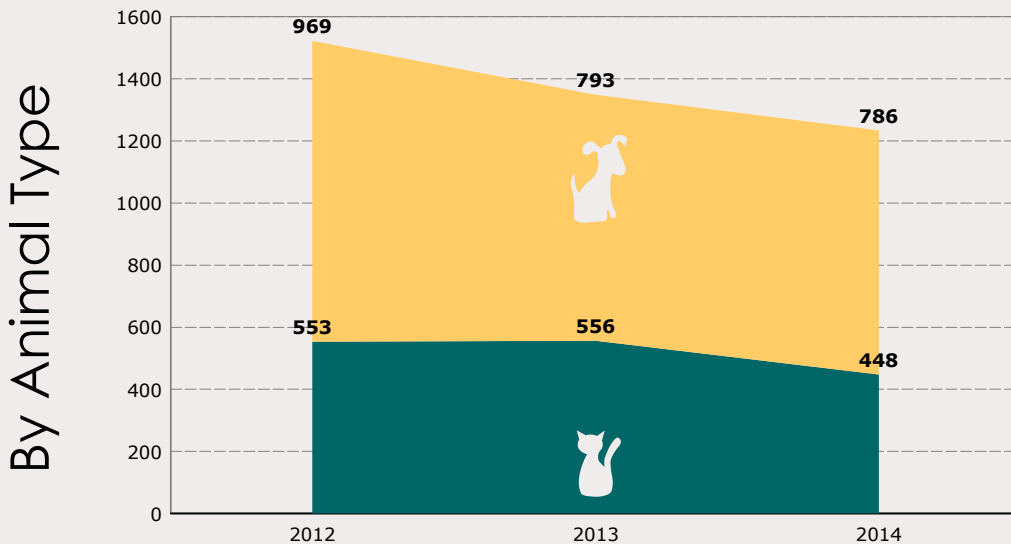

April 2012 to 2014 Outcomes

	2012			2013			2014		
	Cats	Dogs	Total	Cats	Dogs	Total	Cats	Dogs	Total
Adopted	125	409	534	144	345	489	105	332	437
Deceased	11	1	12	6	1	7	1	4	5
Humanely Euthanized	44	72	116	45	61	106	33	34	67
Missing	0	0	0	0	1	1	1	0	1
Returned to Owner	13	199	212	10	212	222	27	225	252
Transferred	360	288	648	351	173	524	281	191	472
Total	553	969	1,522	556	793	1,349	448	786	1,234