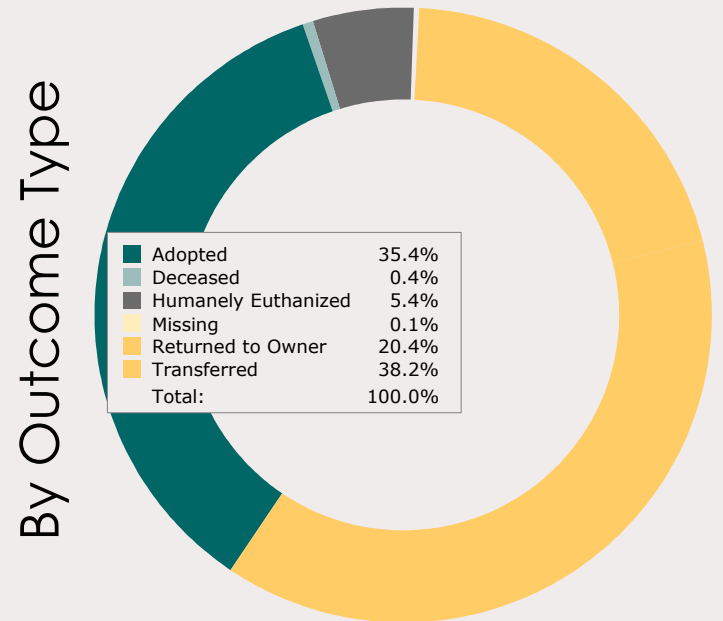

April 2014 Outcomes

							Total
Neonatal Kitten/Puppy: < 6 weeks old Kitten/Puppy: >= 6 weeks old & < 1 year old Adult Cat/Dog: >= 1 year old	Neonatal Kitten	Kitten	Adult Cat	Neonatal Puppy	Puppy	Adult Dog	
Adopted	0	57	48	0	103	229	437
Deceased	0	1	0	2	1	1	5
Humanely Euthanized	5	5	23	1	1	32	67
Missing	0	0	1	0	0	0	1
Returned to Owner	0	5	22	0	28	197	252
Transferred	188	28	65	8	63	120	472
Total	193	96	159	11	196	579	1,234