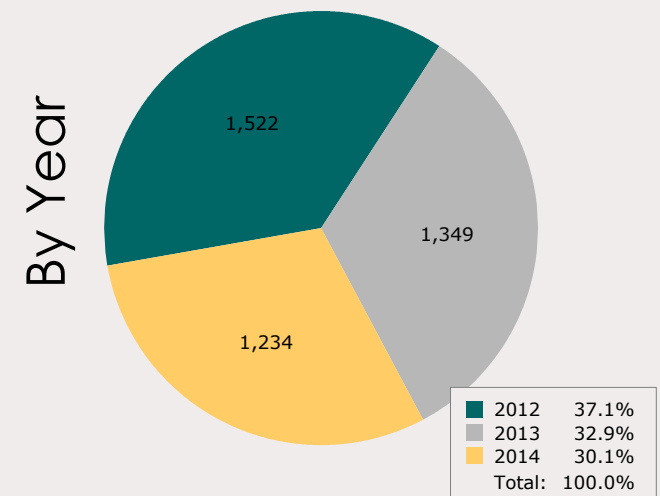

April 2012 to 2014 Outcomes

	2012			2013			2014		
	Cats	Dogs	Total	Cats	Dogs	Total	Cats	Dogs	Total
Adopted	125	409	534	144	345	489	105	332	437
Deceased	11	1	12	6	1	7	1	4	5
Humanely Euthanized	44	72	116	45	61	106	33	34	67
Missing	0	0	0	0	1	1	1	0	1
Returned to Owner	13	199	212	10	212	222	27	225	252
Transferred	360	288	648	351	173	524	281	191	472
Total	553	969	1,522	556	793	1,349	448	786	1,234