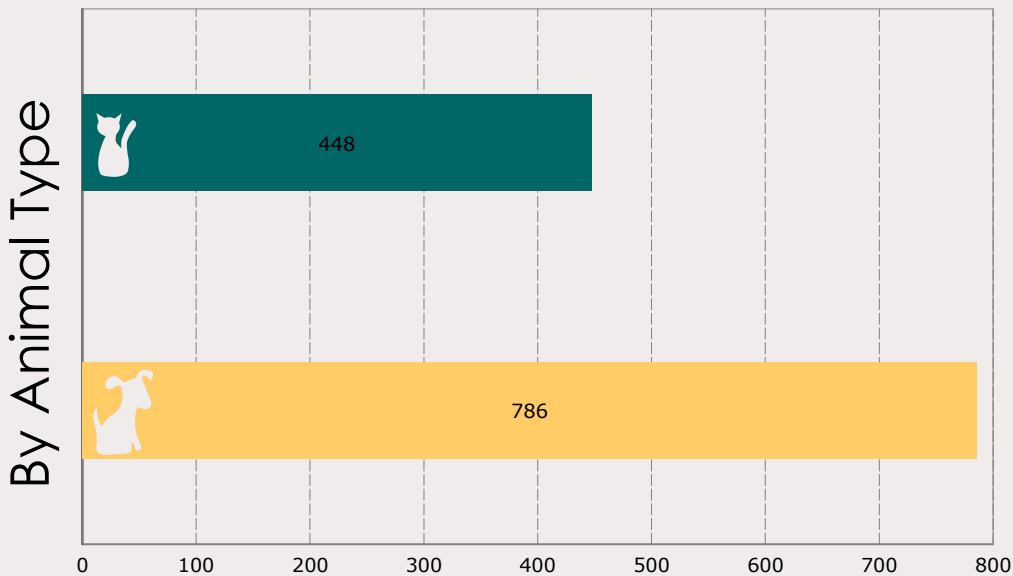

# April 2014 Intakes

	 Neonatal Kitten	 Kitten	 Adult Cat	 Neonatal Puppy	 Puppy	 Adult Dog	<b>Total</b>
<b>Neonatal Kitten/Puppy:</b> < 6 weeks old <b>Kitten/Puppy:</b> >= 6 weeks old & < 1 year old <b>Adult Cat/Dog:</b> >= 1 year old							
Owner Surrender	16	23	59	0	46	103	<b>247</b>
Public Assistance	1	0	4	2	6	29	<b>42</b>
Request for Humane Euthanasia	0	0	1	1	0	3	<b>5</b>
Stray	260	89	114	35	137	447	<b>1,082</b>
<b>Total</b>	<b>277</b>	<b>112</b>	<b>178</b>	<b>38</b>	<b>189</b>	<b>582</b>	<b>1,376</b>

# April 2012 to 2014 Intakes

	2012			2013			2014		
	Cats	Dogs	Total	Cats	Dogs	Total	Cats	Dogs	Total
Owner Surrender	162	249	<b>411</b>	158	183	<b>341</b>	98	149	<b>247</b>
Public Assistance	4	95	<b>99</b>	5	36	<b>41</b>	5	37	<b>42</b>
Request for Humane Euthanasia	2	3	<b>5</b>	1	9	<b>10</b>	1	4	<b>5</b>
Stray	618	668	<b>1,286</b>	501	592	<b>1,093</b>	463	619	<b>1,082</b>
<b>Total</b>	<b>786</b>	<b>1,015</b>	<b>1,801</b>	<b>665</b>	<b>820</b>	<b>1,485</b>	<b>567</b>	<b>809</b>	<b>1,376</b>

# April 2014 Outcomes

							<b>Total</b>
<b>Neonatal Kitten/Puppy:</b> < 6 weeks old <b>Kitten/Puppy:</b> >= 6 weeks old & < 1 year old <b>Adult Cat/Dog:</b> >= 1 year old	Neonatal Kitten	Kitten	Adult Cat	Neonatal Puppy	Puppy	Adult Dog	
Adopted	0	57	48	0	103	229	<b>437</b>
Deceased	0	1	0	2	1	1	<b>5</b>
Humanely Euthanized	5	5	23	1	1	32	<b>67</b>
Missing	0	0	1	0	0	0	<b>1</b>
Returned to Owner	0	5	22	0	28	197	<b>252</b>
Transferred	188	28	65	8	63	120	<b>472</b>
<b>Total</b>	<b>193</b>	<b>96</b>	<b>159</b>	<b>11</b>	<b>196</b>	<b>579</b>	<b>1,234</b>