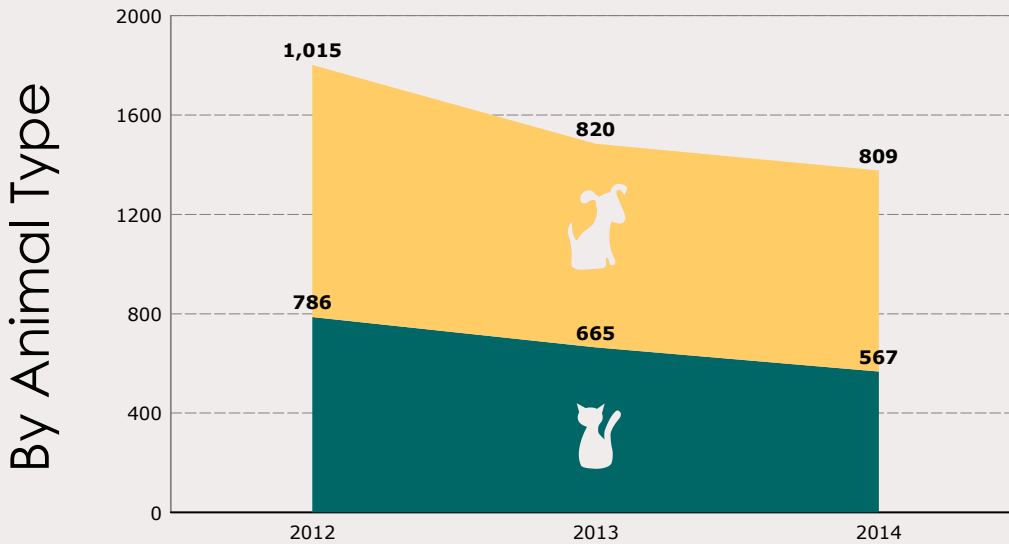

April 2012 to 2014 Intakes

	2012			2013			2014		
	Cats	Dogs	Total	Cats	Dogs	Total	Cats	Dogs	Total
Owner Surrender	162	249	411	158	183	341	98	149	247
Public Assistance	4	95	99	5	36	41	5	37	42
Request for Humane Euthanasia	2	3	5	1	9	10	1	4	5
Stray	618	668	1,286	501	592	1,093	463	619	1,082
Total	786	1,015	1,801	665	820	1,485	567	809	1,376