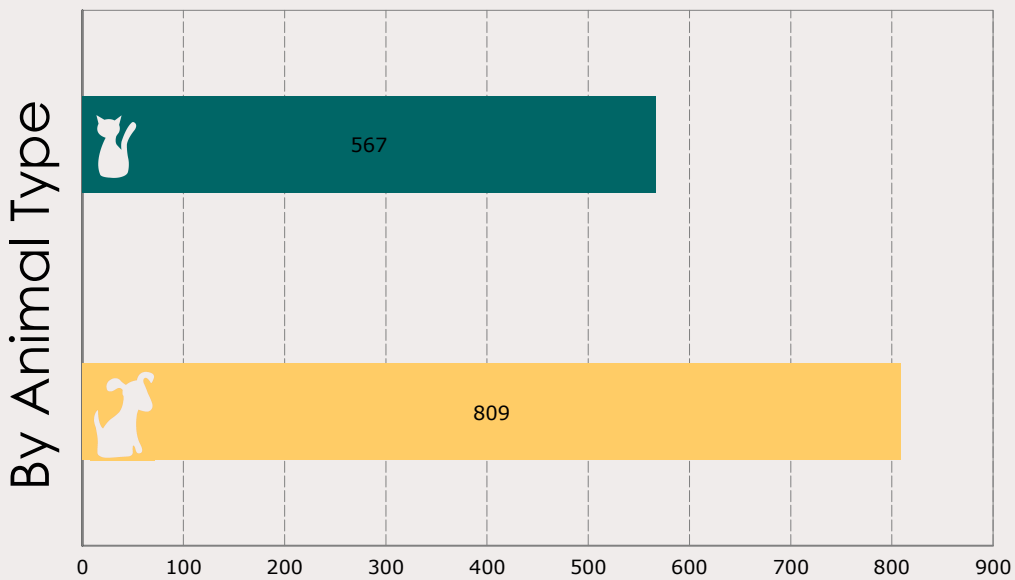

## Monthly Report

# April 2014 Intakes

	 Neonatal Kitten	 Kitten	 Adult Cat	 Neonatal Puppy	 Puppy	 Adult Dog	<b>Total</b>
<b>Neonatal Kitten/Puppy:</b> < 6 weeks old <b>Kitten/Puppy:</b> >= 6 weeks old & < 1 year old <b>Adult Cat/Dog:</b> >= 1 year old							
Owner Surrender	16	23	59	0	46	103	<b>247</b>
Public Assistance	1	0	4	2	6	29	<b>42</b>
Request for Humane Euthanasia	0	0	1	1	0	3	<b>5</b>
Stray	260	89	114	35	137	447	<b>1,082</b>
<b>Total</b>	<b>277</b>	<b>112</b>	<b>178</b>	<b>38</b>	<b>189</b>	<b>582</b>	<b>1,376</b>