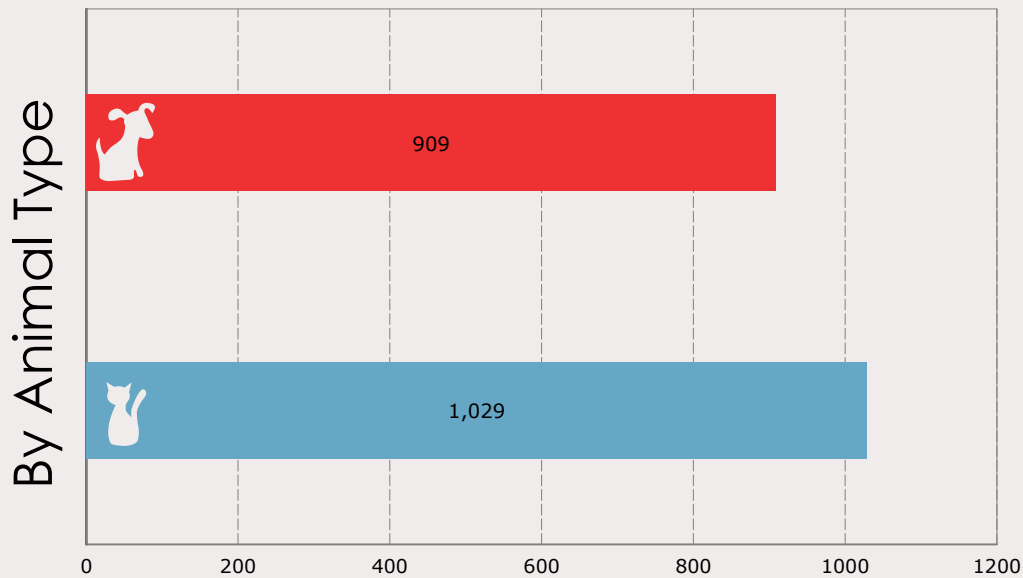

# July 2014 Intakes

	 Neonatal Kitten	 Kitten	 Adult Cat	 Neonatal Puppy	 Puppy	 Adult Dog	<b>Total</b>
<b>Neonatal Kitten/Puppy:</b> < 6 weeks old <b>Kitten/Puppy:</b> >= 6 weeks old & < 1 year old <b>Adult Cat/Dog:</b> >= 1 year old							
Owner Surrender	1	44	55	7	48	102	<b>257</b>
Public Assistance	17	9	56	0	5	33	<b>120</b>
Request for Humane Euthanasia	0	0	3	0	0	8	<b>11</b>
Stray	269	269	157	20	208	445	<b>1,368</b>
<b>Total</b>	<b>287</b>	<b>322</b>	<b>271</b>	<b>27</b>	<b>261</b>	<b>588</b>	<b>1,756</b>

# July 2012 to 2014 Intakes

	2012			2013			2014		
	Cats	Dogs	Total	Cats	Dogs	Total	Cats	Dogs	Total
Owner Surrender	313	248	<b>561</b>	192	213	<b>405</b>	100	157	<b>257</b>
Public Assistance	6	37	<b>43</b>	7	43	<b>50</b>	82	38	<b>120</b>
Request for Humane Euthanasia	1	4	<b>5</b>	0	2	<b>2</b>	3	8	<b>11</b>
Stray	670	665	<b>1,335</b>	602	680	<b>1,282</b>	695	673	<b>1,368</b>
<b>Total</b>	<b>990</b>	<b>954</b>	<b>1,944</b>	<b>801</b>	<b>938</b>	<b>1,739</b>	<b>880</b>	<b>876</b>	<b>1,756</b>

# July 2014 Outcomes

	 Neonatal Kitten	 Kitten	 Adult Cat	 Neonatal Puppy	 Puppy	 Adult Dog	<b>Total</b>
<b>Neonatal Kitten/Puppy:</b> < 6 weeks old <b>Kitten/Puppy:</b> >= 6 weeks old & < 1 year old <b>Adult Cat/Dog:</b> >= 1 year old							
Adopted	0	393	66	0	169	277	<b>905</b>
Deceased	7	8	1	1	0	0	<b>17</b>
Humanely Euthanized	8	15	22	1	11	54	<b>111</b>
Missing	0	1	0	0	0	0	<b>1</b>
Returned to Owner	1	2	14	0	19	176	<b>212</b>
Transferred	175	151	165	20	69	112	<b>692</b>
<b>Total</b>	<b>191</b>	<b>570</b>	<b>268</b>	<b>22</b>	<b>268</b>	<b>619</b>	<b>1,938</b>