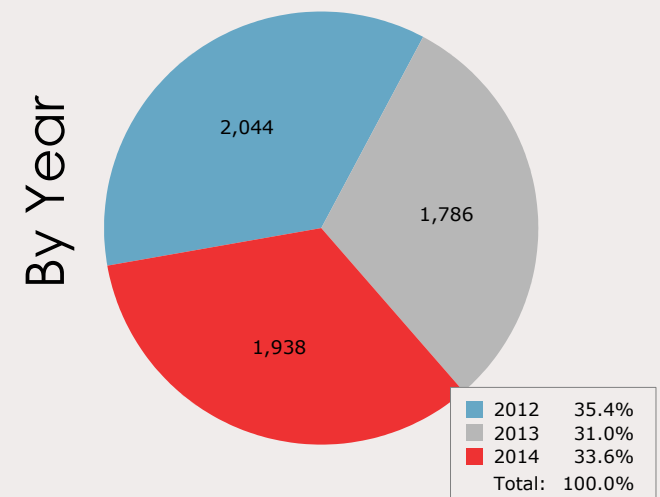

# July 2012 to 2014 Intakes

	2012			2013			2014		
	Cats	Dogs	Total	Cats	Dogs	Total	Cats	Dogs	Total
Owner Surrender	313	248	<b>561</b>	192	213	<b>405</b>	100	157	<b>257</b>
Public Assistance	6	37	<b>43</b>	7	43	<b>50</b>	82	38	<b>120</b>
Request for Humane Euthanasia	1	4	<b>5</b>	0	2	<b>2</b>	3	8	<b>11</b>
Stray	670	665	<b>1,335</b>	602	680	<b>1,282</b>	695	673	<b>1,368</b>
<b>Total</b>	<b>990</b>	<b>954</b>	<b>1,944</b>	<b>801</b>	<b>938</b>	<b>1,739</b>	<b>880</b>	<b>876</b>	<b>1,756</b>

# July 2014 Outcomes

	 Neonatal Kitten	 Kitten	 Adult Cat	 Neonatal Puppy	 Puppy	 Adult Dog	<b>Total</b>
<b>Neonatal Kitten/Puppy:</b> < 6 weeks old <b>Kitten/Puppy:</b> >= 6 weeks old & < 1 year old <b>Adult Cat/Dog:</b> >= 1 year old							
Adopted	0	393	66	0	169	277	<b>905</b>
Deceased	7	8	1	1	0	0	<b>17</b>
Humanely Euthanized	8	15	22	1	11	54	<b>111</b>
Missing	0	1	0	0	0	0	<b>1</b>
Returned to Owner	1	2	14	0	19	176	<b>212</b>
Transferred	175	151	165	20	69	112	<b>692</b>
<b>Total</b>	<b>191</b>	<b>570</b>	<b>268</b>	<b>22</b>	<b>268</b>	<b>619</b>	<b>1,938</b>

# July 2012 to 2014 Outcomes

	2012			2013			2014		
	Cats	Dogs	Total	Cats	Dogs	Total	Cats	Dogs	Total
Adopted	334	414	<b>748</b>	401	388	<b>789</b>	459	446	<b>905</b>
Deceased	14	5	<b>19</b>	8	2	<b>10</b>	16	1	<b>17</b>
Humanely Euthanized	65	67	<b>132</b>	54	50	<b>104</b>	45	66	<b>111</b>
Missing	0	0	<b>0</b>	1	1	<b>2</b>	1	0	<b>1</b>
Returned to Owner	32	210	<b>242</b>	27	225	<b>252</b>	17	195	<b>212</b>
Transferred	580	323	<b>903</b>	393	236	<b>629</b>	491	201	<b>692</b>
<b>Total</b>	<b>1,025</b>	<b>1,019</b>	<b>2,044</b>	<b>884</b>	<b>902</b>	<b>1,786</b>	<b>1,029</b>	<b>909</b>	<b>1,938</b>