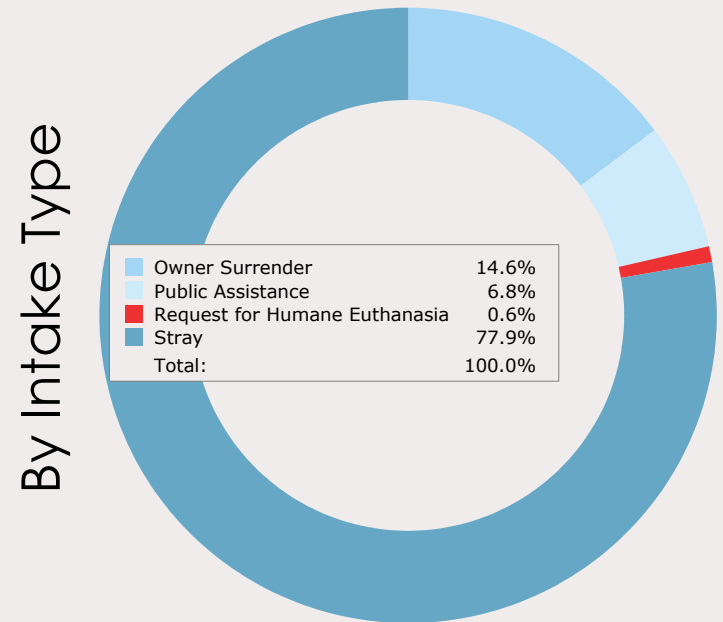

# July 2014 Intakes

	 Neonatal Kitten	 Kitten	 Adult Cat	 Neonatal Puppy	 Puppy	 Adult Dog	<b>Total</b>
<b>Neonatal Kitten/Puppy:</b> < 6 weeks old <b>Kitten/Puppy:</b> >= 6 weeks old & < 1 year old <b>Adult Cat/Dog:</b> >= 1 year old							
Owner Surrender	1	44	55	7	48	102	<b>257</b>
Public Assistance	17	9	56	0	5	33	<b>120</b>
Request for Humane Euthanasia	0	0	3	0	0	8	<b>11</b>
Stray	269	269	157	20	208	445	<b>1,368</b>
<b>Total</b>	<b>287</b>	<b>322</b>	<b>271</b>	<b>27</b>	<b>261</b>	<b>588</b>	<b>1,756</b>