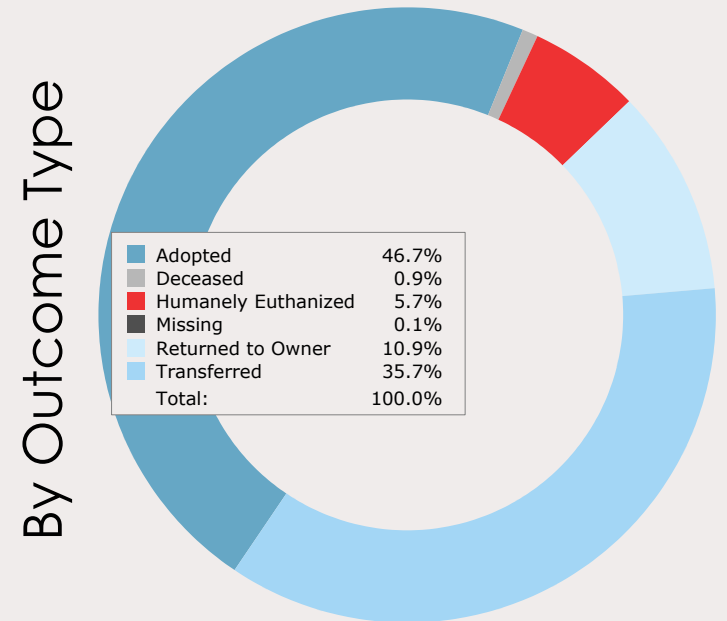

July 2014 Outcomes

	Neonatal Kitten	Kitten	Adult Cat	Neonatal Puppy	Puppy	Adult Dog	Total
Neonatal Kitten/Puppy: < 6 weeks old Kitten/Puppy: >= 6 weeks old & < 1 year old Adult Cat/Dog: >= 1 year old							
Adopted	0	393	66	0	169	277	905
Deceased	7	8	1	1	0	0	17
Humanely Euthanized	8	15	22	1	11	54	111
Missing	0	1	0	0	0	0	1
Returned to Owner	1	2	14	0	19	176	212
Transferred	175	151	165	20	69	112	692
Total	191	570	268	22	268	619	1,938