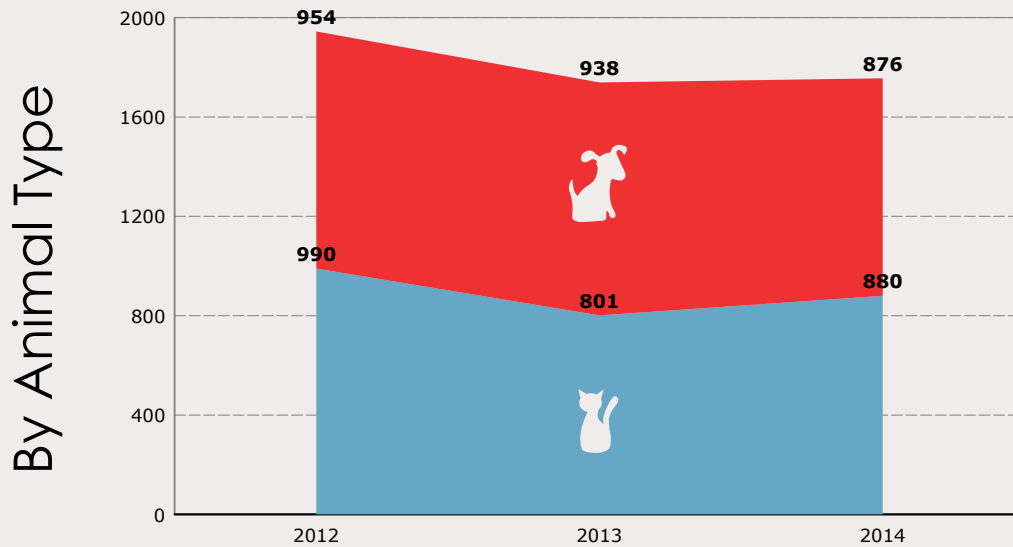

# Austin Animal Center Monthly Report July 2014

City of Austin  
Animal Services Office, Austin Animal Center  
7201 Levander Loop Bldg A, Austin, TX 78702

# July 2014 Intakes

	 Neonatal Kitten	 Kitten	 Adult Cat	 Neonatal Puppy	 Puppy	 Adult Dog	<b>Total</b>
<b>Neonatal Kitten/Puppy:</b> < 6 weeks old <b>Kitten/Puppy:</b> >= 6 weeks old & < 1 year old <b>Adult Cat/Dog:</b> >= 1 year old							
Owner Surrender	1	44	55	7	48	102	<b>257</b>
Public Assistance	17	9	56	0	5	33	<b>120</b>
Request for Humane Euthanasia	0	0	3	0	0	8	<b>11</b>
Stray	269	269	157	20	208	445	<b>1,368</b>
<b>Total</b>	<b>287</b>	<b>322</b>	<b>271</b>	<b>27</b>	<b>261</b>	<b>588</b>	<b>1,756</b>

# July 2012 to 2014 Intakes

	2012			2013			2014		
	Cats	Dogs	Total	Cats	Dogs	Total	Cats	Dogs	Total
Owner Surrender	313	248	<b>561</b>	192	213	<b>405</b>	100	157	<b>257</b>
Public Assistance	6	37	<b>43</b>	7	43	<b>50</b>	82	38	<b>120</b>
Request for Humane Euthanasia	1	4	<b>5</b>	0	2	<b>2</b>	3	8	<b>11</b>
Stray	670	665	<b>1,335</b>	602	680	<b>1,282</b>	695	673	<b>1,368</b>
<b>Total</b>	<b>990</b>	<b>954</b>	<b>1,944</b>	<b>801</b>	<b>938</b>	<b>1,739</b>	<b>880</b>	<b>876</b>	<b>1,756</b>

# July 2014 Outcomes

	 Neonatal Kitten	 Kitten	 Adult Cat	 Neonatal Puppy	 Puppy	 Adult Dog	<b>Total</b>
<b>Neonatal Kitten/Puppy:</b> < 6 weeks old <b>Kitten/Puppy:</b> >= 6 weeks old & < 1 year old <b>Adult Cat/Dog:</b> >= 1 year old							
Adopted	0	393	66	0	169	277	<b>905</b>
Deceased	7	8	1	1	0	0	<b>17</b>
Humanely Euthanized	8	15	22	1	11	54	<b>111</b>
Missing	0	1	0	0	0	0	<b>1</b>
Returned to Owner	1	2	14	0	19	176	<b>212</b>
Transferred	175	151	165	20	69	112	<b>692</b>
<b>Total</b>	<b>191</b>	<b>570</b>	<b>268</b>	<b>22</b>	<b>268</b>	<b>619</b>	<b>1,938</b>