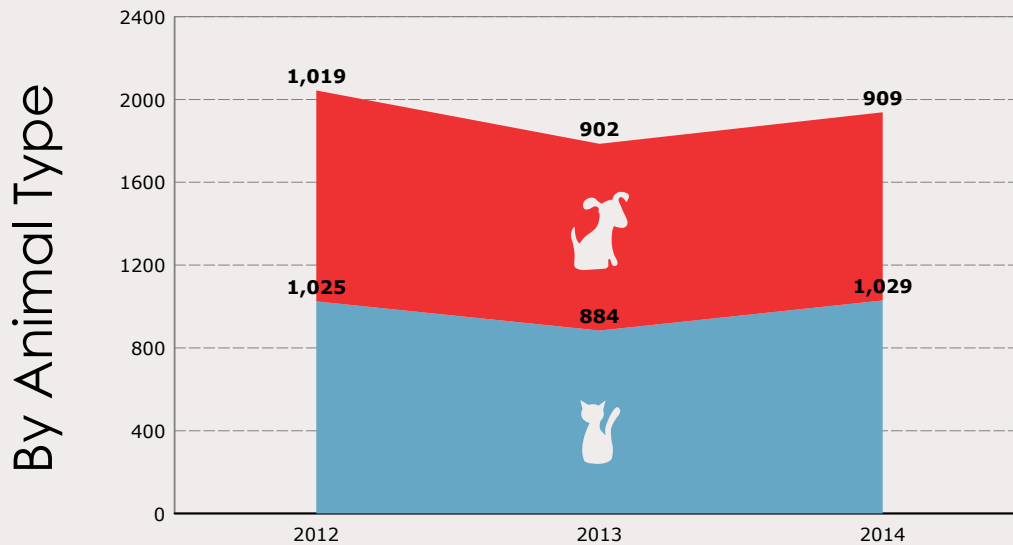

# July 2012 to 2014 Intakes

	2012			2013			2014		
	Cats	Dogs	Total	Cats	Dogs	Total	Cats	Dogs	Total
Owner Surrender	313	248	<b>561</b>	192	213	<b>405</b>	100	157	<b>257</b>
Public Assistance	6	37	<b>43</b>	7	43	<b>50</b>	82	38	<b>120</b>
Request for Humane Euthanasia	1	4	<b>5</b>	0	2	<b>2</b>	3	8	<b>11</b>
Stray	670	665	<b>1,335</b>	602	680	<b>1,282</b>	695	673	<b>1,368</b>
<b>Total</b>	<b>990</b>	<b>954</b>	<b>1,944</b>	<b>801</b>	<b>938</b>	<b>1,739</b>	<b>880</b>	<b>876</b>	<b>1,756</b>

# July 2014 Outcomes

	 Neonatal Kitten	 Kitten	 Adult Cat	 Neonatal Puppy	 Puppy	 Adult Dog	<b>Total</b>
<b>Neonatal Kitten/Puppy:</b> < 6 weeks old <b>Kitten/Puppy:</b> >= 6 weeks old & < 1 year old <b>Adult Cat/Dog:</b> >= 1 year old							
Adopted	0	393	66	0	169	277	<b>905</b>
Deceased	7	8	1	1	0	0	<b>17</b>
Humanely Euthanized	8	15	22	1	11	54	<b>111</b>
Missing	0	1	0	0	0	0	<b>1</b>
Returned to Owner	1	2	14	0	19	176	<b>212</b>
Transferred	175	151	165	20	69	112	<b>692</b>
<b>Total</b>	<b>191</b>	<b>570</b>	<b>268</b>	<b>22</b>	<b>268</b>	<b>619</b>	<b>1,938</b>

# July 2012 to 2014 Outcomes

	2012			2013			2014		
	Cats	Dogs	Total	Cats	Dogs	Total	Cats	Dogs	Total
Adopted	334	414	<b>748</b>	401	388	<b>789</b>	459	446	<b>905</b>
Deceased	14	5	<b>19</b>	8	2	<b>10</b>	16	1	<b>17</b>
Humanely Euthanized	65	67	<b>132</b>	54	50	<b>104</b>	45	66	<b>111</b>
Missing	0	0	<b>0</b>	1	1	<b>2</b>	1	0	<b>1</b>
Returned to Owner	32	210	<b>242</b>	27	225	<b>252</b>	17	195	<b>212</b>
Transferred	580	323	<b>903</b>	393	236	<b>629</b>	491	201	<b>692</b>
<b>Total</b>	<b>1,025</b>	<b>1,019</b>	<b>2,044</b>	<b>884</b>	<b>902</b>	<b>1,786</b>	<b>1,029</b>	<b>909</b>	<b>1,938</b>