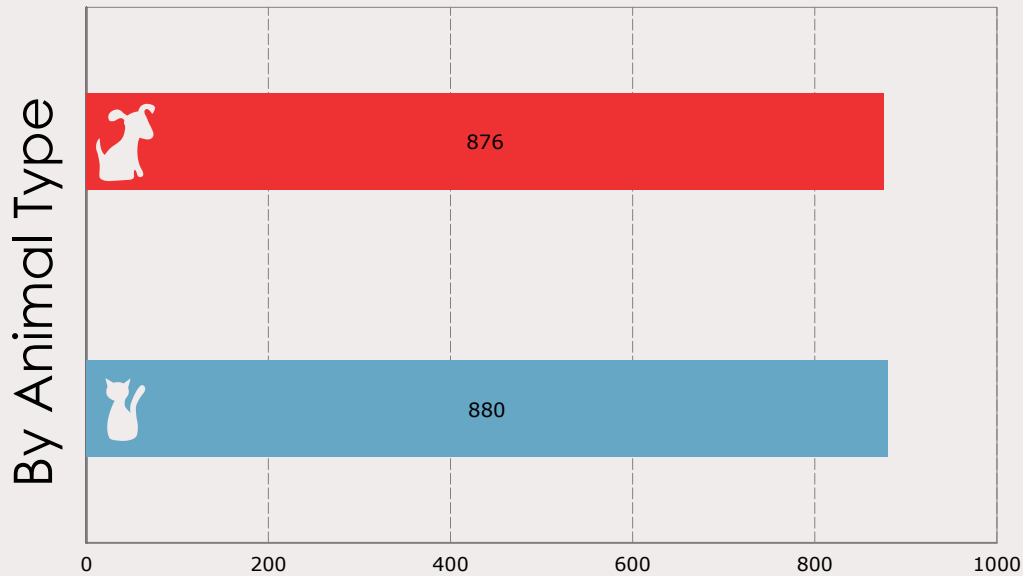

# July 2014 Intakes

	 Neonatal Kitten	 Kitten	 Adult Cat	 Neonatal Puppy	 Puppy	 Adult Dog	<b>Total</b>
<b>Neonatal Kitten/Puppy:</b> < 6 weeks old <b>Kitten/Puppy:</b> >= 6 weeks old & < 1 year old <b>Adult Cat/Dog:</b> >= 1 year old							
Owner Surrender	1	44	55	7	48	102	<b>257</b>
Public Assistance	17	9	56	0	5	33	<b>120</b>
Request for Humane Euthanasia	0	0	3	0	0	8	<b>11</b>
Stray	269	269	157	20	208	445	<b>1,368</b>
<b>Total</b>	<b>287</b>	<b>322</b>	<b>271</b>	<b>27</b>	<b>261</b>	<b>588</b>	<b>1,756</b>

# July 2012 to 2014 Intakes

	2012			2013			2014		
	Cats	Dogs	Total	Cats	Dogs	Total	Cats	Dogs	Total
Owner Surrender	313	248	<b>561</b>	192	213	<b>405</b>	100	157	<b>257</b>
Public Assistance	6	37	<b>43</b>	7	43	<b>50</b>	82	38	<b>120</b>
Request for Humane Euthanasia	1	4	<b>5</b>	0	2	<b>2</b>	3	8	<b>11</b>
Stray	670	665	<b>1,335</b>	602	680	<b>1,282</b>	695	673	<b>1,368</b>
<b>Total</b>	<b>990</b>	<b>954</b>	<b>1,944</b>	<b>801</b>	<b>938</b>	<b>1,739</b>	<b>880</b>	<b>876</b>	<b>1,756</b>

# July 2014 Outcomes

	 Neonatal Kitten	 Kitten	 Adult Cat	 Neonatal Puppy	 Puppy	 Adult Dog	<b>Total</b>
<b>Neonatal Kitten/Puppy:</b> < 6 weeks old <b>Kitten/Puppy:</b> >= 6 weeks old & < 1 year old <b>Adult Cat/Dog:</b> >= 1 year old							
Adopted	0	393	66	0	169	277	<b>905</b>
Deceased	7	8	1	1	0	0	<b>17</b>
Humanely Euthanized	8	15	22	1	11	54	<b>111</b>
Missing	0	1	0	0	0	0	<b>1</b>
Returned to Owner	1	2	14	0	19	176	<b>212</b>
Transferred	175	151	165	20	69	112	<b>692</b>
<b>Total</b>	<b>191</b>	<b>570</b>	<b>268</b>	<b>22</b>	<b>268</b>	<b>619</b>	<b>1,938</b>