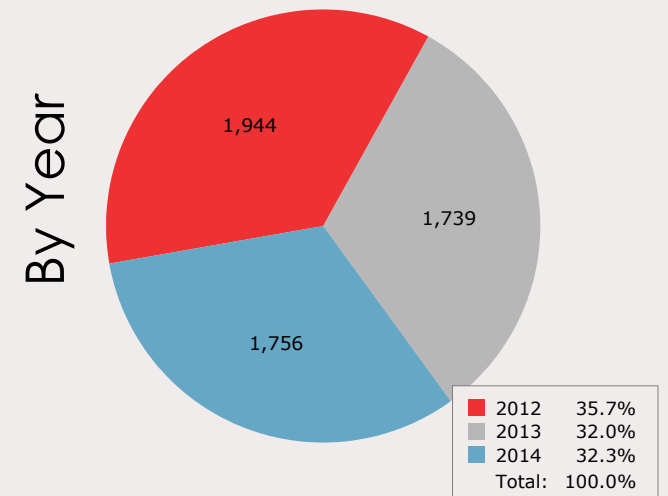

# July 2014 Intakes

	 Neonatal Kitten	 Kitten	 Adult Cat	 Neonatal Puppy	 Puppy	 Adult Dog	<b>Total</b>
<b>Neonatal Kitten/Puppy:</b> < 6 weeks old <b>Kitten/Puppy:</b> >= 6 weeks old & < 1 year old <b>Adult Cat/Dog:</b> >= 1 year old							
Owner Surrender	1	44	55	7	48	102	<b>257</b>
Public Assistance	17	9	56	0	5	33	<b>120</b>
Request for Humane Euthanasia	0	0	3	0	0	8	<b>11</b>
Stray	269	269	157	20	208	445	<b>1,368</b>
<b>Total</b>	<b>287</b>	<b>322</b>	<b>271</b>	<b>27</b>	<b>261</b>	<b>588</b>	<b>1,756</b>

# July 2012 to 2014 Intakes

	2012			2013			2014		
	Cats	Dogs	Total	Cats	Dogs	Total	Cats	Dogs	Total
Owner Surrender	313	248	<b>561</b>	192	213	<b>405</b>	100	157	<b>257</b>
Public Assistance	6	37	<b>43</b>	7	43	<b>50</b>	82	38	<b>120</b>
Request for Humane Euthanasia	1	4	<b>5</b>	0	2	<b>2</b>	3	8	<b>11</b>
Stray	670	665	<b>1,335</b>	602	680	<b>1,282</b>	695	673	<b>1,368</b>
<b>Total</b>	<b>990</b>	<b>954</b>	<b>1,944</b>	<b>801</b>	<b>938</b>	<b>1,739</b>	<b>880</b>	<b>876</b>	<b>1,756</b>

# July 2014 Outcomes

	 Neonatal Kitten	 Kitten	 Adult Cat	 Neonatal Puppy	 Puppy	 Adult Dog	<b>Total</b>
<b>Neonatal Kitten/Puppy:</b> < 6 weeks old <b>Kitten/Puppy:</b> >= 6 weeks old & < 1 year old <b>Adult Cat/Dog:</b> >= 1 year old							
Adopted	0	393	66	0	169	277	<b>905</b>
Deceased	7	8	1	1	0	0	<b>17</b>
Humanely Euthanized	8	15	22	1	11	54	<b>111</b>
Missing	0	1	0	0	0	0	<b>1</b>
Returned to Owner	1	2	14	0	19	176	<b>212</b>
Transferred	175	151	165	20	69	112	<b>692</b>
<b>Total</b>	<b>191</b>	<b>570</b>	<b>268</b>	<b>22</b>	<b>268</b>	<b>619</b>	<b>1,938</b>