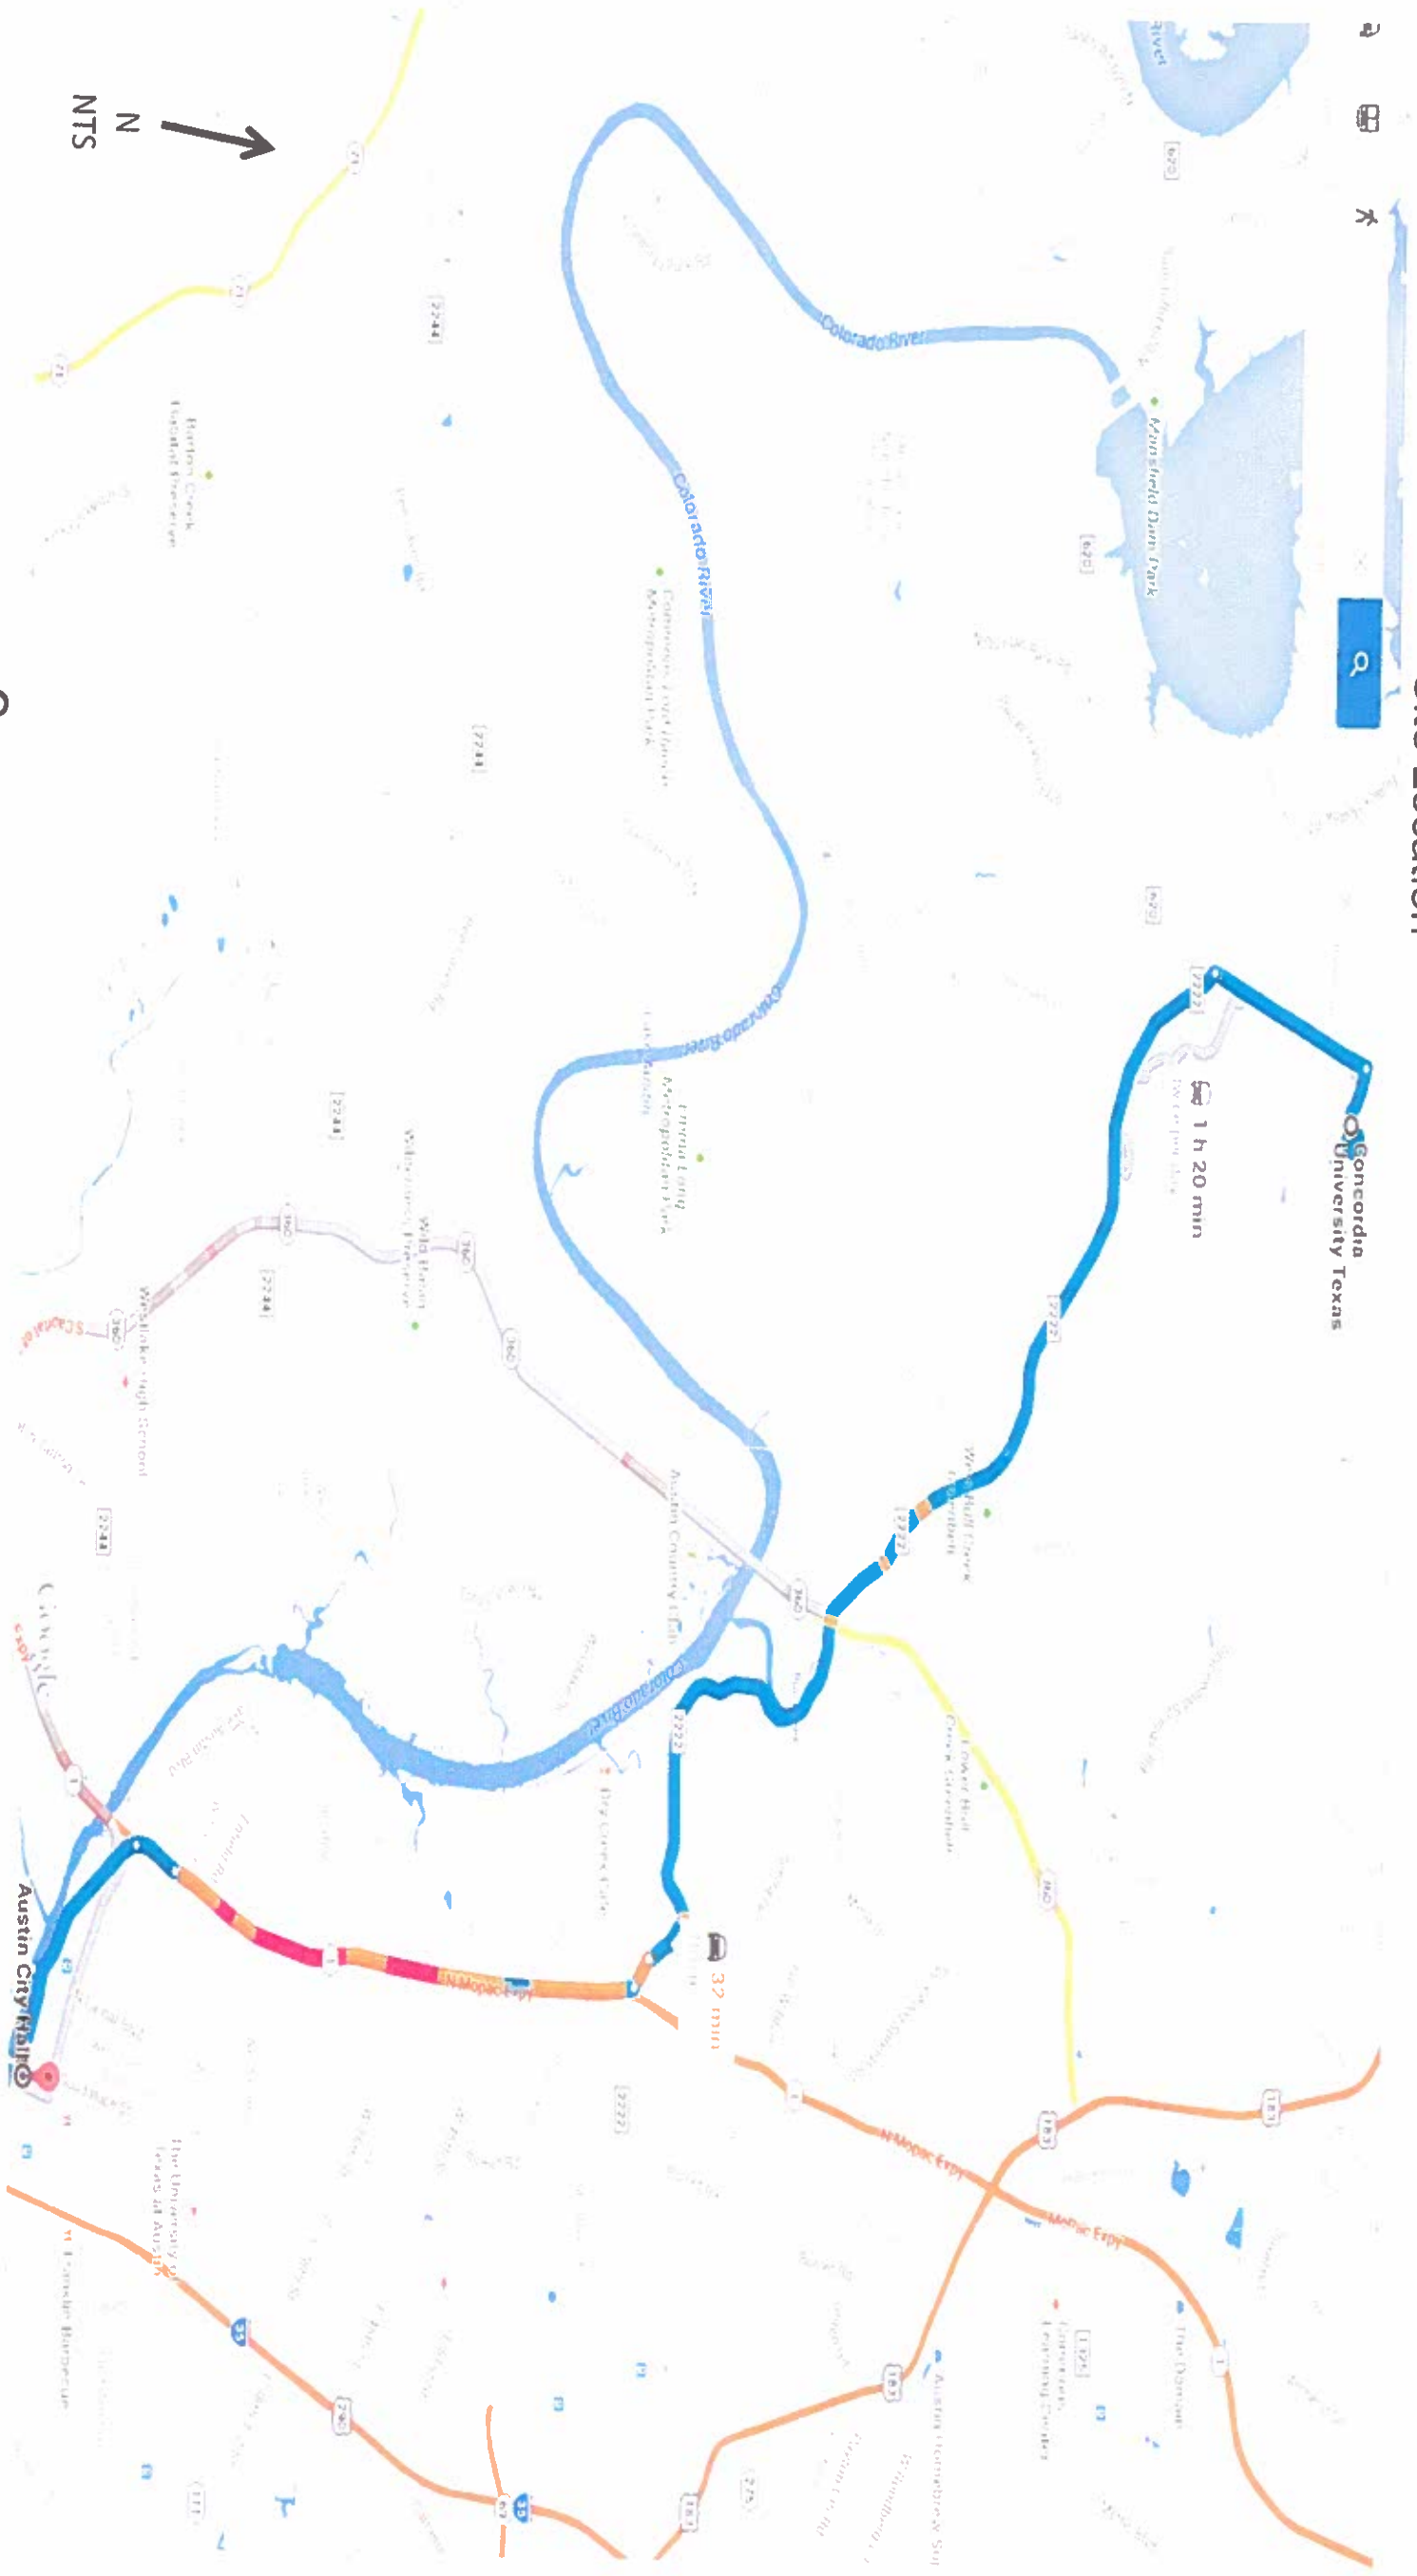

CH

Concordia University Texas SP-2013-0476C Site Location

Concordia University Texas
SP-2013-0476C
Surrounding Development

C11
1/2

C11
/B