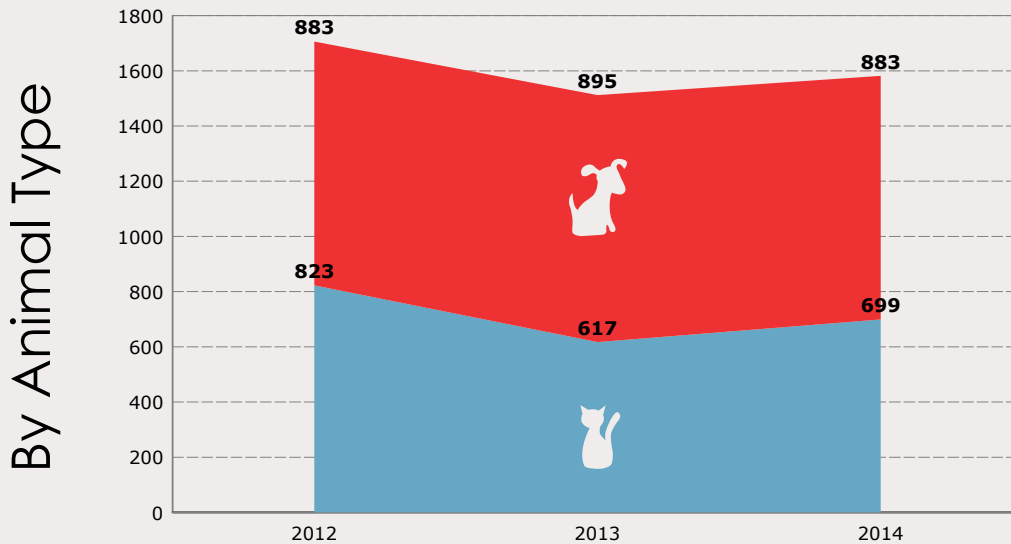

# Austin Animal Center Monthly Report September 2014

City of Austin  
Animal Services Office, Austin Animal Center  
7201 Levander Loop Bldg A, Austin, TX 78702

# September 2014 Intakes

	 Neonatal Kitten	 Kitten	 Adult Cat	 Neonatal Puppy	 Puppy	 Adult Dog	<b>Total</b>
<b>Neonatal Kitten/Puppy:</b> < 6 weeks old <b>Kitten/Puppy:</b> >= 6 weeks old & < 1 year old <b>Adult Cat/Dog:</b> >= 1 year old							
Owner Surrender	14	52	41	7	73	122	<b>309</b>
Public Assistance	0	3	2	0	3	33	<b>41</b>
Request for Humane Euthanasia	0	0	3	1	0	5	<b>9</b>
Stray	294	187	103	21	173	445	<b>1,223</b>
<b>Total</b>	<b>308</b>	<b>242</b>	<b>149</b>	<b>29</b>	<b>249</b>	<b>605</b>	<b>1,582</b>

# September 2012 to 2014 Intakes

	2012			2013			2014		
	Cats	Dogs	Total	Cats	Dogs	Total	Cats	Dogs	Total
Owner Surrender	235	270	<b>505</b>	124	189	<b>313</b>	107	202	<b>309</b>
Public Assistance	3	34	<b>37</b>	7	51	<b>58</b>	5	36	<b>41</b>
Request for Humane Euthanasia	6	8	<b>14</b>	0	6	<b>6</b>	3	6	<b>9</b>
Stray	579	571	<b>1,150</b>	486	649	<b>1,135</b>	584	639	<b>1,223</b>
<b>Total</b>	<b>823</b>	<b>883</b>	<b>1,706</b>	<b>617</b>	<b>895</b>	<b>1,512</b>	<b>699</b>	<b>883</b>	<b>1,582</b>

# September 2014 Outcomes

	 Neonatal Kitten	 Kitten	 Adult Cat	 Neonatal Puppy	 Puppy	 Adult Dog	<b>Total</b>
<b>Neonatal Kitten/Puppy:</b> < 6 weeks old <b>Kitten/Puppy:</b> >= 6 weeks old & < 1 year old <b>Adult Cat/Dog:</b> >= 1 year old							
Adopted	0	184	44	0	148	231	<b>607</b>
Deceased	2	5	1	0	1	0	<b>9</b>
Humanely Euthanized	8	10	20	2	2	42	<b>84</b>
Returned to Owner	0	6	13	0	21	195	<b>235</b>
Transferred	204	102	82	9	92	106	<b>595</b>
<b>Total</b>	<b>214</b>	<b>307</b>	<b>160</b>	<b>11</b>	<b>264</b>	<b>574</b>	<b>1,530</b>