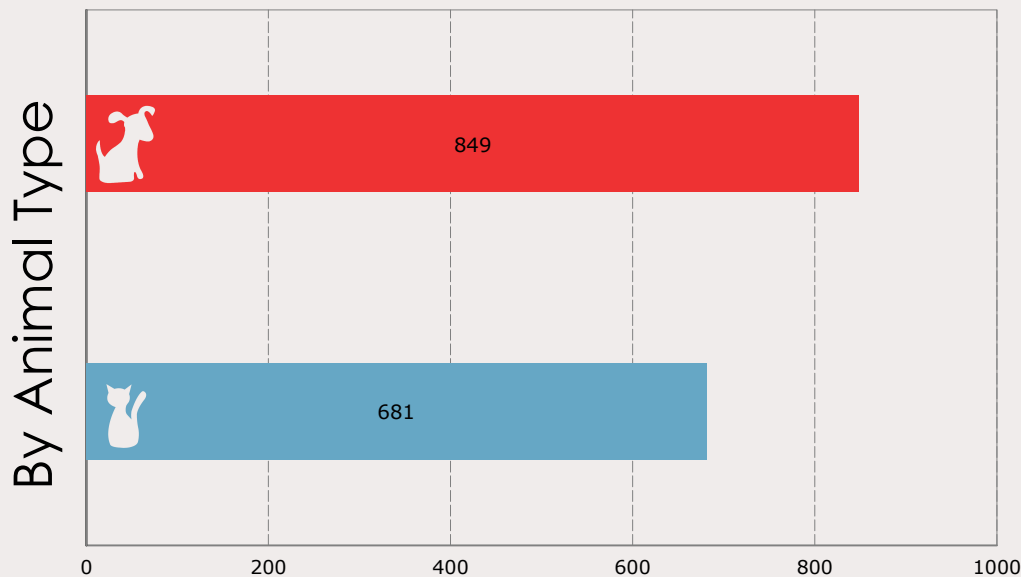

# September 2014 Intakes

	 Neonatal Kitten	 Kitten	 Adult Cat	 Neonatal Puppy	 Puppy	 Adult Dog	<b>Total</b>
<b>Neonatal Kitten/Puppy:</b> < 6 weeks old <b>Kitten/Puppy:</b> >= 6 weeks old & < 1 year old <b>Adult Cat/Dog:</b> >= 1 year old							
Owner Surrender	14	52	41	7	73	122	<b>309</b>
Public Assistance	0	3	2	0	3	33	<b>41</b>
Request for Humane Euthanasia	0	0	3	1	0	5	<b>9</b>
Stray	294	187	103	21	173	445	<b>1,223</b>
<b>Total</b>	<b>308</b>	<b>242</b>	<b>149</b>	<b>29</b>	<b>249</b>	<b>605</b>	<b>1,582</b>

# September 2012 to 2014 Intakes

	2012			2013			2014		
	Cats	Dogs	Total	Cats	Dogs	Total	Cats	Dogs	Total
Owner Surrender	235	270	<b>505</b>	124	189	<b>313</b>	107	202	<b>309</b>
Public Assistance	3	34	<b>37</b>	7	51	<b>58</b>	5	36	<b>41</b>
Request for Humane Euthanasia	6	8	<b>14</b>	0	6	<b>6</b>	3	6	<b>9</b>
Stray	579	571	<b>1,150</b>	486	649	<b>1,135</b>	584	639	<b>1,223</b>
<b>Total</b>	<b>823</b>	<b>883</b>	<b>1,706</b>	<b>617</b>	<b>895</b>	<b>1,512</b>	<b>699</b>	<b>883</b>	<b>1,582</b>

# September 2014 Outcomes

	 Neonatal Kitten	 Kitten	 Adult Cat	 Neonatal Puppy	 Puppy	 Adult Dog	<b>Total</b>
<b>Neonatal Kitten/Puppy:</b> < 6 weeks old <b>Kitten/Puppy:</b> >= 6 weeks old & < 1 year old <b>Adult Cat/Dog:</b> >= 1 year old							
Adopted	0	184	44	0	148	231	<b>607</b>
Deceased	2	5	1	0	1	0	<b>9</b>
Humanely Euthanized	8	10	20	2	2	42	<b>84</b>
Returned to Owner	0	6	13	0	21	195	<b>235</b>
Transferred	204	102	82	9	92	106	<b>595</b>
<b>Total</b>	<b>214</b>	<b>307</b>	<b>160</b>	<b>11</b>	<b>264</b>	<b>574</b>	<b>1,530</b>