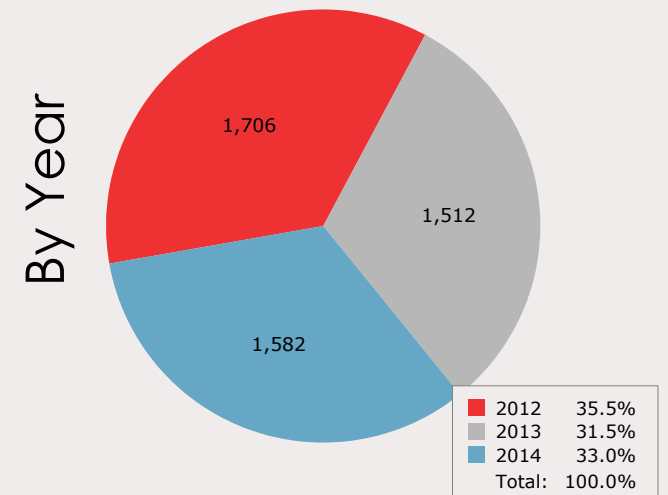

# September 2014 Intakes

	 Neonatal Kitten	 Kitten	 Adult Cat	 Neonatal Puppy	 Puppy	 Adult Dog	<b>Total</b>
<b>Neonatal Kitten/Puppy:</b> < 6 weeks old <b>Kitten/Puppy:</b> >= 6 weeks old & < 1 year old <b>Adult Cat/Dog:</b> >= 1 year old							
Owner Surrender	14	52	41	7	73	122	<b>309</b>
Public Assistance	0	3	2	0	3	33	<b>41</b>
Request for Humane Euthanasia	0	0	3	1	0	5	<b>9</b>
Stray	294	187	103	21	173	445	<b>1,223</b>
<b>Total</b>	<b>308</b>	<b>242</b>	<b>149</b>	<b>29</b>	<b>249</b>	<b>605</b>	<b>1,582</b>

# September 2012 to 2014 Intakes

	2012			2013			2014		
	Cats	Dogs	Total	Cats	Dogs	Total	Cats	Dogs	Total
Owner Surrender	235	270	<b>505</b>	124	189	<b>313</b>	107	202	<b>309</b>
Public Assistance	3	34	<b>37</b>	7	51	<b>58</b>	5	36	<b>41</b>
Request for Humane Euthanasia	6	8	<b>14</b>	0	6	<b>6</b>	3	6	<b>9</b>
Stray	579	571	<b>1,150</b>	486	649	<b>1,135</b>	584	639	<b>1,223</b>
<b>Total</b>	<b>823</b>	<b>883</b>	<b>1,706</b>	<b>617</b>	<b>895</b>	<b>1,512</b>	<b>699</b>	<b>883</b>	<b>1,582</b>

# September 2014 Outcomes

	 Neonatal Kitten	 Kitten	 Adult Cat	 Neonatal Puppy	 Puppy	 Adult Dog	<b>Total</b>
<b>Neonatal Kitten/Puppy:</b> < 6 weeks old <b>Kitten/Puppy:</b> >= 6 weeks old & < 1 year old <b>Adult Cat/Dog:</b> >= 1 year old							
Adopted	0	184	44	0	148	231	<b>607</b>
Deceased	2	5	1	0	1	0	<b>9</b>
Humanely Euthanized	8	10	20	2	2	42	<b>84</b>
Returned to Owner	0	6	13	0	21	195	<b>235</b>
Transferred	204	102	82	9	92	106	<b>595</b>
<b>Total</b>	<b>214</b>	<b>307</b>	<b>160</b>	<b>11</b>	<b>264</b>	<b>574</b>	<b>1,530</b>