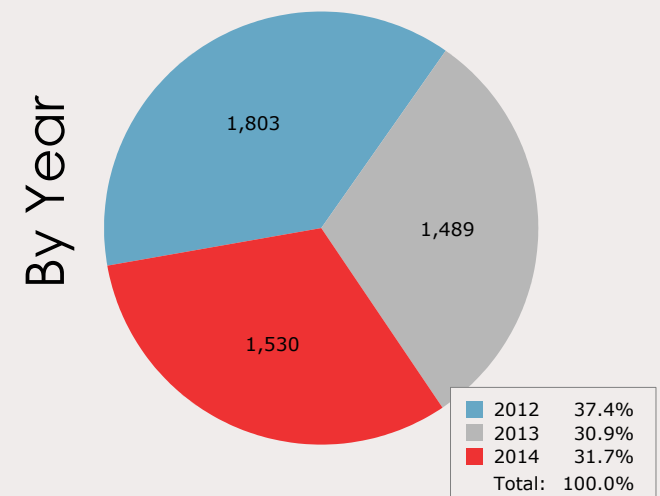

September 2012 to 2014 Outcomes

	2012			2013			2014		
	Cats	Dogs	Total	Cats	Dogs	Total	Cats	Dogs	Total
Adopted	382	403	785	215	317	532	228	379	607
Deceased	7	2	9	4	3	7	8	1	9
Humanely Euthanized	81	61	142	46	68	114	38	46	84
Missing	0	1	1	0	0	0	0	0	0
Returned to Owner	18	171	189	25	218	243	19	216	235
Transferred	427	250	677	336	257	593	388	207	595
Total	915	888	1,803	626	863	1,489	681	849	1,530