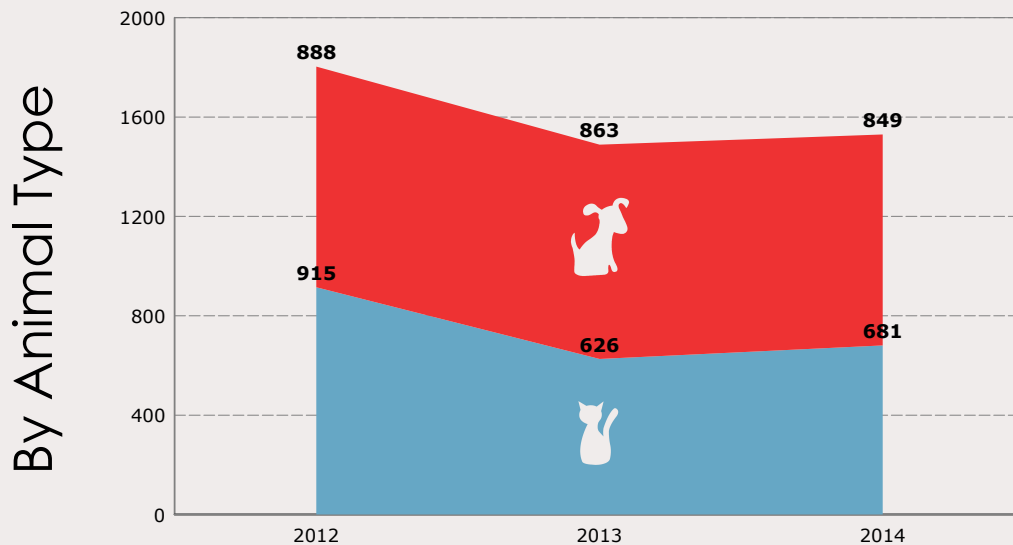

September 2012 to 2014 Outcomes

	2012			2013			2014		
	Cats	Dogs	Total	Cats	Dogs	Total	Cats	Dogs	Total
Adopted	382	403	785	215	317	532	228	379	607
Deceased	7	2	9	4	3	7	8	1	9
Humanely Euthanized	81	61	142	46	68	114	38	46	84
Missing	0	1	1	0	0	0	0	0	0
Returned to Owner	18	171	189	25	218	243	19	216	235
Transferred	427	250	677	336	257	593	388	207	595
Total	915	888	1,803	626	863	1,489	681	849	1,530