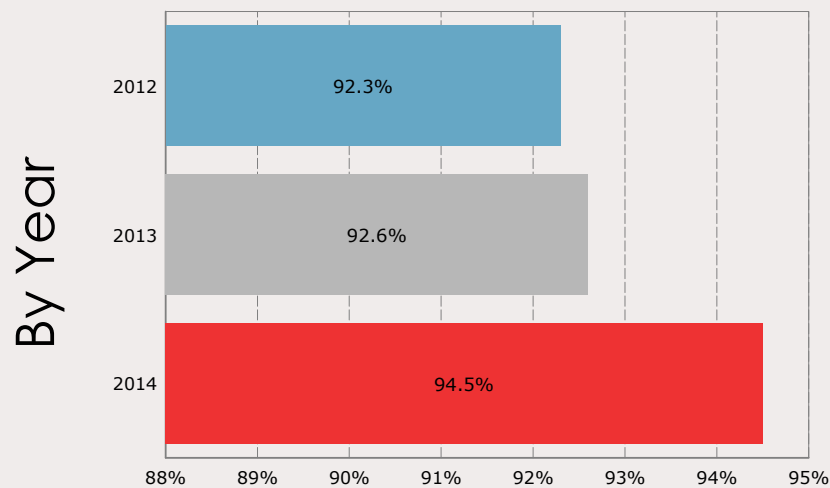

September 2012 to 2014 Total Live Outcome Rates

September 2014 Total Live Outcome Rate: **94.5%**

*2 euthanasias out of 11 total Neonatal Puppy outcomes

By Year & Animal Type