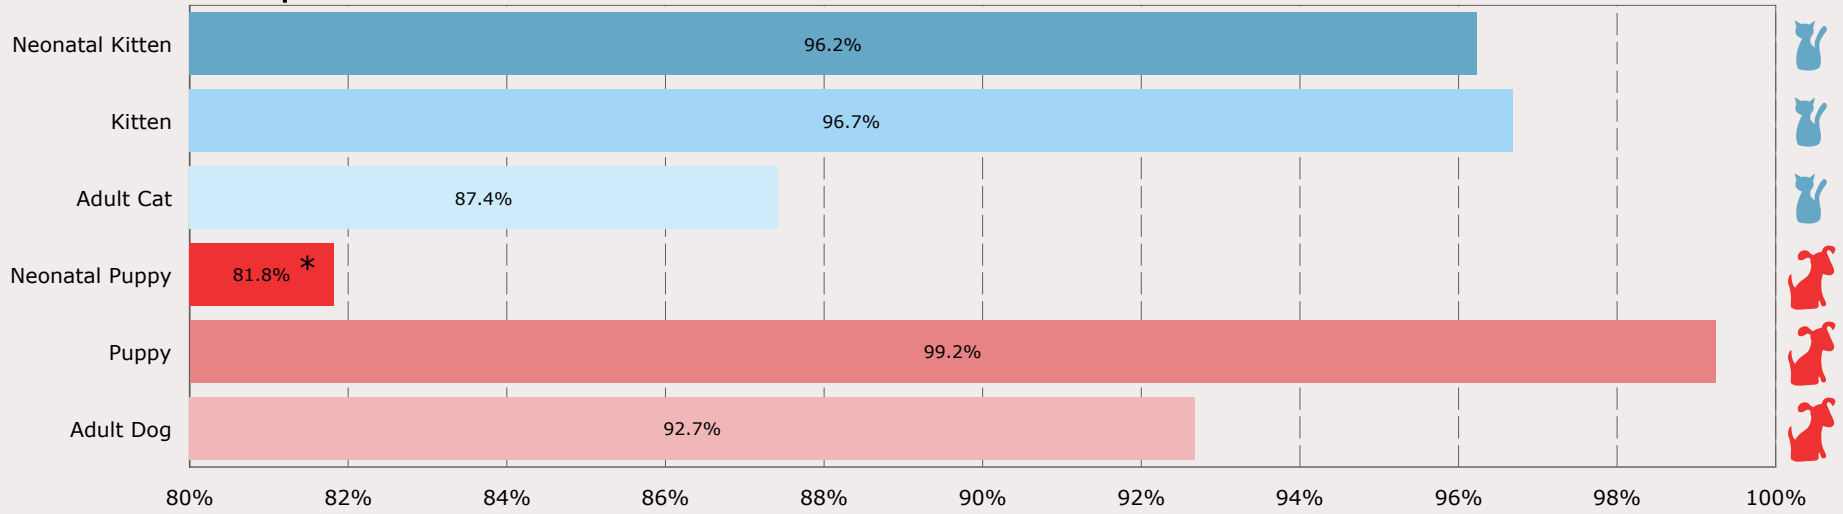

September 2012 to 2014 Total Live Outcome Rates

September 2014 Total Live Outcome Rate: **94.5%**

*2 euthanasias out of 11 total Neonatal Puppy outcomes