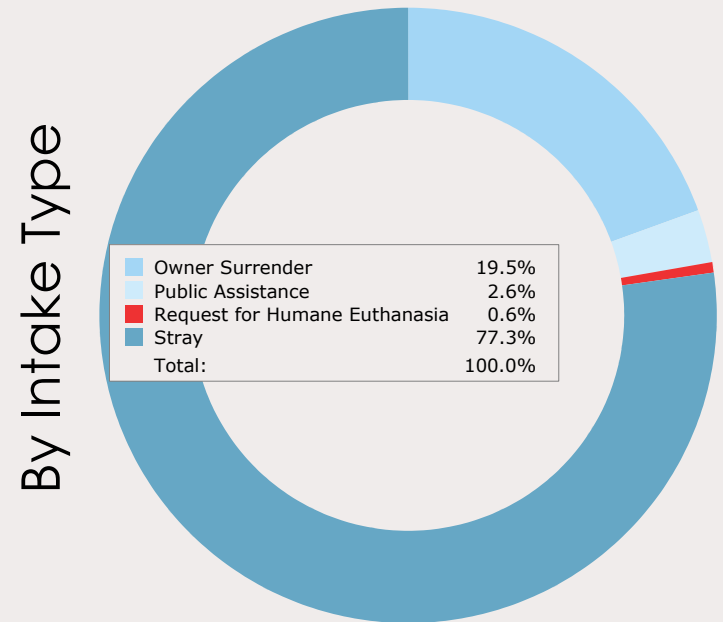

# September 2014 Intakes

	 Neonatal Kitten	 Kitten	 Adult Cat	 Neonatal Puppy	 Puppy	 Adult Dog	<b>Total</b>
<b>Neonatal Kitten/Puppy:</b> < 6 weeks old <b>Kitten/Puppy:</b> >= 6 weeks old & < 1 year old <b>Adult Cat/Dog:</b> >= 1 year old							
Owner Surrender	14	52	41	7	73	122	<b>309</b>
Public Assistance	0	3	2	0	3	33	<b>41</b>
Request for Humane Euthanasia	0	0	3	1	0	5	<b>9</b>
Stray	294	187	103	21	173	445	<b>1,223</b>
<b>Total</b>	<b>308</b>	<b>242</b>	<b>149</b>	<b>29</b>	<b>249</b>	<b>605</b>	<b>1,582</b>