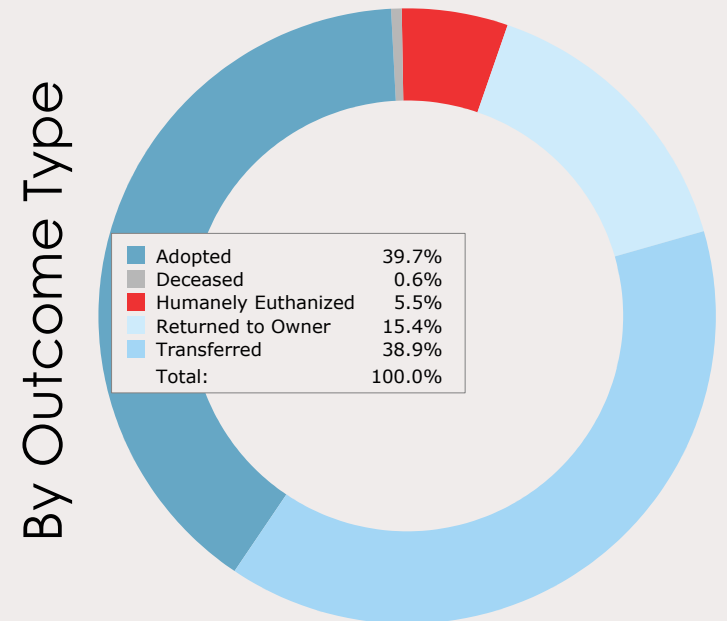

September 2014 Outcomes

	Neonatal Kitten	Kitten	Adult Cat	Neonatal Puppy	Puppy	Adult Dog	Total
Neonatal Kitten/Puppy: < 6 weeks old Kitten/Puppy: >= 6 weeks old & < 1 year old Adult Cat/Dog: >= 1 year old							
Adopted	0	184	44	0	148	231	607
Deceased	2	5	1	0	1	0	9
Humanely Euthanized	8	10	20	2	2	42	84
Returned to Owner	0	6	13	0	21	195	235
Transferred	204	102	82	9	92	106	595
Total	214	307	160	11	264	574	1,530