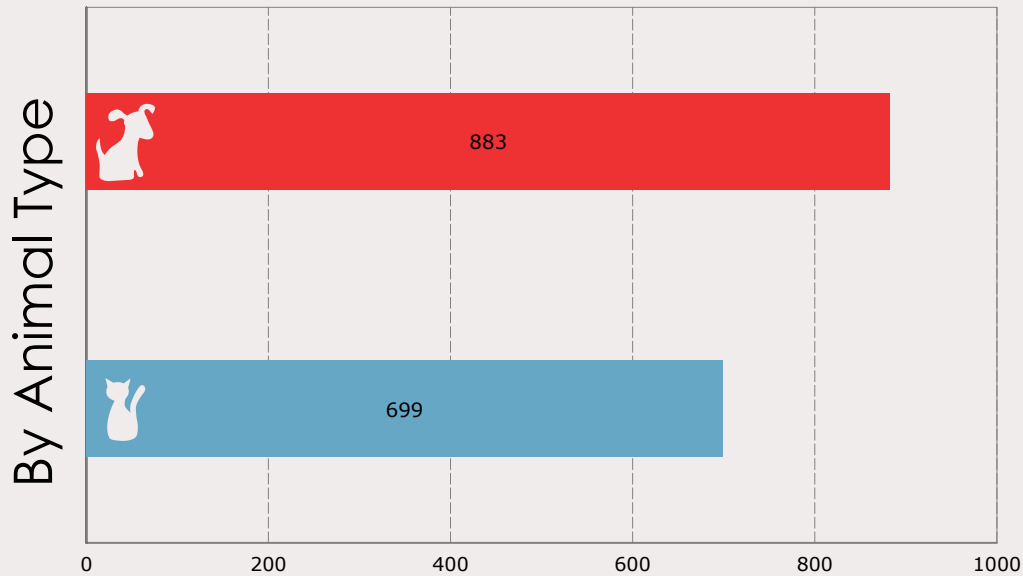

# September 2014 Intakes

	 Neonatal Kitten	 Kitten	 Adult Cat	 Neonatal Puppy	 Puppy	 Adult Dog	<b>Total</b>
<b>Neonatal Kitten/Puppy:</b> < 6 weeks old <b>Kitten/Puppy:</b> >= 6 weeks old & < 1 year old <b>Adult Cat/Dog:</b> >= 1 year old							
Owner Surrender	14	52	41	7	73	122	<b>309</b>
Public Assistance	0	3	2	0	3	33	<b>41</b>
Request for Humane Euthanasia	0	0	3	1	0	5	<b>9</b>
Stray	294	187	103	21	173	445	<b>1,223</b>
<b>Total</b>	<b>308</b>	<b>242</b>	<b>149</b>	<b>29</b>	<b>249</b>	<b>605</b>	<b>1,582</b>

# September 2012 to 2014 Intakes

	2012			2013			2014		
	Cats	Dogs	Total	Cats	Dogs	Total	Cats	Dogs	Total
Owner Surrender	235	270	<b>505</b>	124	189	<b>313</b>	107	202	<b>309</b>
Public Assistance	3	34	<b>37</b>	7	51	<b>58</b>	5	36	<b>41</b>
Request for Humane Euthanasia	6	8	<b>14</b>	0	6	<b>6</b>	3	6	<b>9</b>
Stray	579	571	<b>1,150</b>	486	649	<b>1,135</b>	584	639	<b>1,223</b>
<b>Total</b>	<b>823</b>	<b>883</b>	<b>1,706</b>	<b>617</b>	<b>895</b>	<b>1,512</b>	<b>699</b>	<b>883</b>	<b>1,582</b>

# September 2014 Outcomes

	 Neonatal Kitten	 Kitten	 Adult Cat	 Neonatal Puppy	 Puppy	 Adult Dog	<b>Total</b>
<b>Neonatal Kitten/Puppy:</b> < 6 weeks old <b>Kitten/Puppy:</b> >= 6 weeks old & < 1 year old <b>Adult Cat/Dog:</b> >= 1 year old							
Adopted	0	184	44	0	148	231	<b>607</b>
Deceased	2	5	1	0	1	0	<b>9</b>
Humanely Euthanized	8	10	20	2	2	42	<b>84</b>
Returned to Owner	0	6	13	0	21	195	<b>235</b>
Transferred	204	102	82	9	92	106	<b>595</b>
<b>Total</b>	<b>214</b>	<b>307</b>	<b>160</b>	<b>11</b>	<b>264</b>	<b>574</b>	<b>1,530</b>