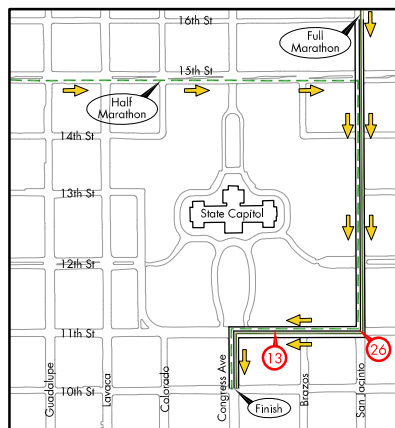

February 15, 2015

-  Marathon Route
-  Half Marathon Route
-  Runner Direction
-  Mile Marker
-  Aid Station

Finish Line Detail

USATF Certified Course:
Marathon - TX _____
Half Marathon - TX _____
www.YourAustinMarathon.com