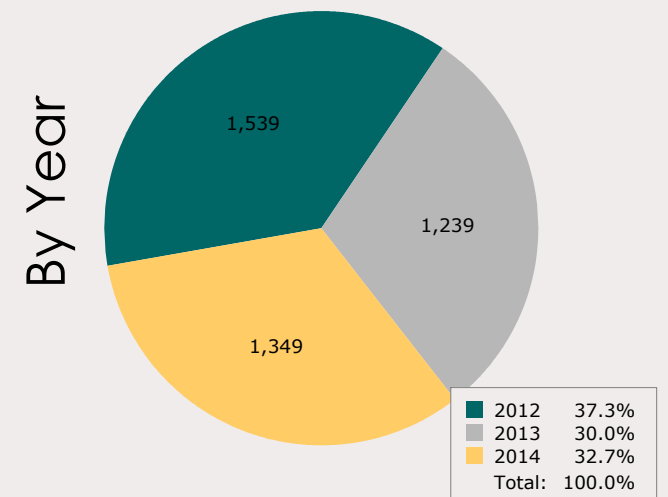

November 2012 to 2014 Outcomes

	2012			2013			2014		
	Cats	Dogs	Total	Cats	Dogs	Total	Cats	Dogs	Total
Adopted	293	330	623	227	325	552	191	329	520
Deceased	13	5	18	4	0	4	6	0	6
Humanely Euthanized	76	79	155	25	53	78	41	60	101
Missing	0	1	1	0	0	0	1	0	1
Returned to Owner	20	209	229	27	193	220	19	214	233
Transferred	271	242	513	159	226	385	258	230	488
Total	673	866	1,539	442	797	1,239	516	833	1,349