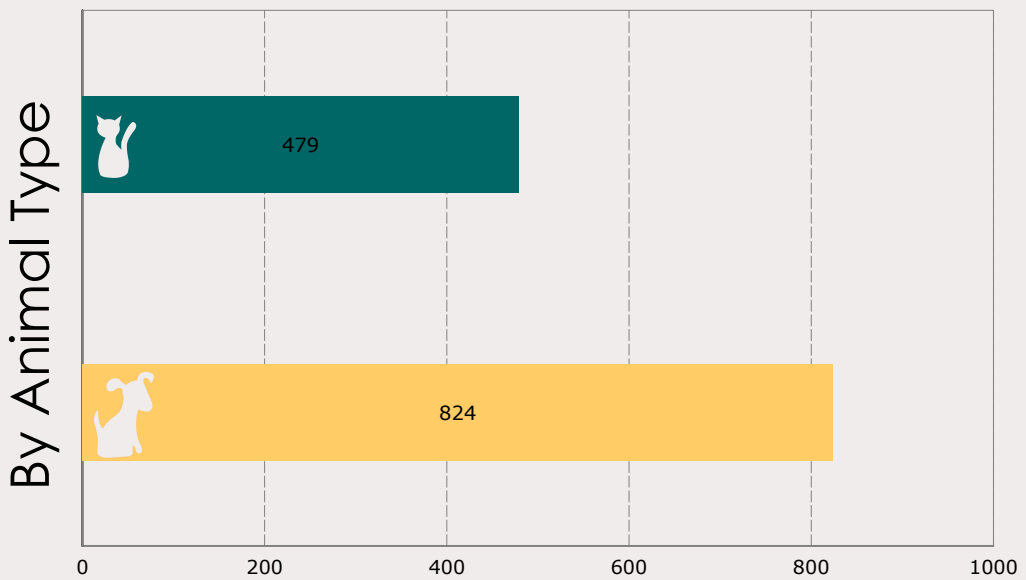

## Monthly Report

# November 2014 Intakes

	 Neonatal Kitten	 Kitten	 Adult Cat	 Neonatal Puppy	 Puppy	 Adult Dog	<b>Total</b>
<b>Neonatal Kitten/Puppy:</b> < 6 weeks old <b>Kitten/Puppy:</b> >= 6 weeks old & < 1 year old <b>Adult Cat/Dog:</b> >= 1 year old							
Owner Surrender	6	30	61	8	51	101	<b>257</b>
Public Assistance	0	1	2	1	3	33	<b>40</b>
Request for Humane Euthanasia	0	0	3	0	1	8	<b>12</b>
Stray	99	156	121	9	168	441	<b>994</b>
<b>Total</b>	<b>105</b>	<b>187</b>	<b>187</b>	<b>18</b>	<b>223</b>	<b>583</b>	<b>1,303</b>