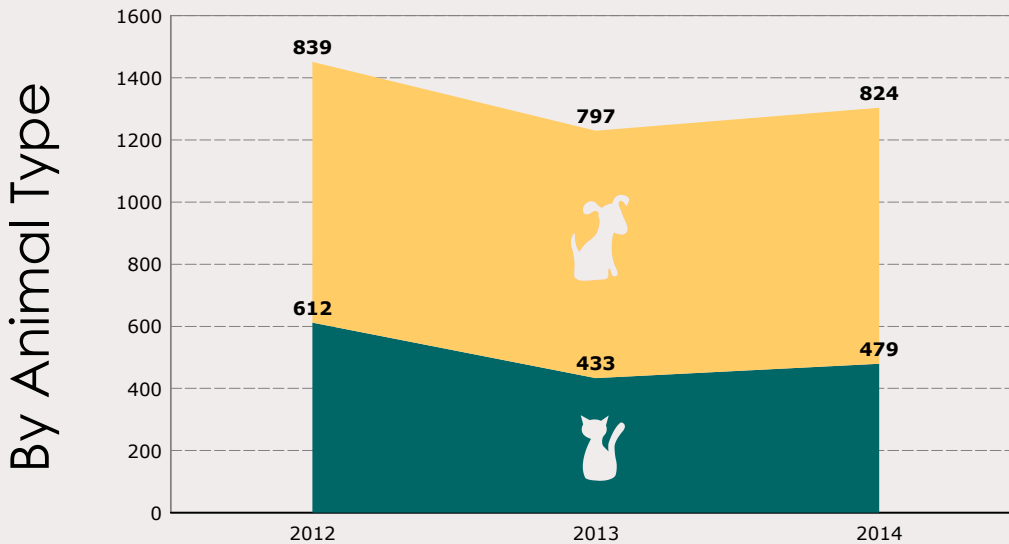

November 2012 to 2014 Intakes

	2012			2013			2014		
	Cats	Dogs	Total	Cats	Dogs	Total	Cats	Dogs	Total
Owner Surrender	163	179	342	101	157	258	97	160	257
Public Assistance	4	34	38	16	28	44	3	37	40
Request for Humane Euthanasia	1	8	9	5	1	6	3	9	12
Stray	444	618	1,062	311	611	922	376	618	994
Total	612	839	1,451	433	797	1,230	479	824	1,303