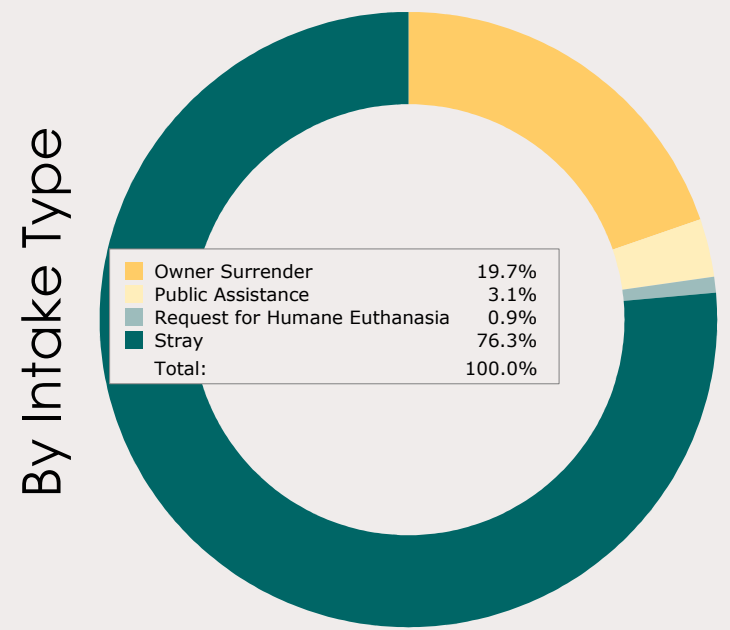

# November 2014 Intakes

	 Neonatal Kitten	 Kitten	 Adult Cat	 Neonatal Puppy	 Puppy	 Adult Dog	<b>Total</b>
<b>Neonatal Kitten/Puppy:</b> < 6 weeks old <b>Kitten/Puppy:</b> >= 6 weeks old & < 1 year old <b>Adult Cat/Dog:</b> >= 1 year old							
Owner Surrender	6	30	61	8	51	101	<b>257</b>
Public Assistance	0	1	2	1	3	33	<b>40</b>
Request for Humane Euthanasia	0	0	3	0	1	8	<b>12</b>
Stray	99	156	121	9	168	441	<b>994</b>
<b>Total</b>	<b>105</b>	<b>187</b>	<b>187</b>	<b>18</b>	<b>223</b>	<b>583</b>	<b>1,303</b>