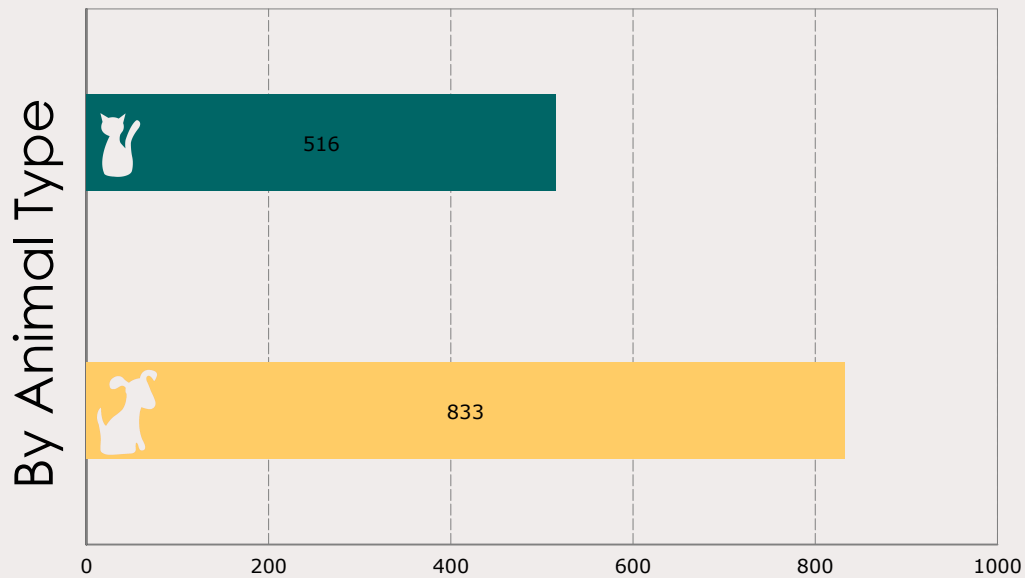

# November 2014 Intakes

	 Neonatal Kitten	 Kitten	 Adult Cat	 Neonatal Puppy	 Puppy	 Adult Dog	<b>Total</b>
<b>Neonatal Kitten/Puppy:</b> < 6 weeks old <b>Kitten/Puppy:</b> >= 6 weeks old & < 1 year old <b>Adult Cat/Dog:</b> >= 1 year old							
Owner Surrender	6	30	61	8	51	101	<b>257</b>
Public Assistance	0	1	2	1	3	33	<b>40</b>
Request for Humane Euthanasia	0	0	3	0	1	8	<b>12</b>
Stray	99	156	121	9	168	441	<b>994</b>
<b>Total</b>	<b>105</b>	<b>187</b>	<b>187</b>	<b>18</b>	<b>223</b>	<b>583</b>	<b>1,303</b>

# November 2012 to 2014 Intakes

	2012			2013			2014		
	Cats	Dogs	Total	Cats	Dogs	Total	Cats	Dogs	Total
Owner Surrender	163	179	<b>342</b>	101	157	<b>258</b>	97	160	<b>257</b>
Public Assistance	4	34	<b>38</b>	16	28	<b>44</b>	3	37	<b>40</b>
Request for Humane Euthanasia	1	8	<b>9</b>	5	1	<b>6</b>	3	9	<b>12</b>
Stray	444	618	<b>1,062</b>	311	611	<b>922</b>	376	618	<b>994</b>
<b>Total</b>	<b>612</b>	<b>839</b>	<b>1,451</b>	<b>433</b>	<b>797</b>	<b>1,230</b>	<b>479</b>	<b>824</b>	<b>1,303</b>

# November 2014 Outcomes

	 Neonatal Kitten	 Kitten	 Adult Cat	 Neonatal Puppy	 Puppy	 Adult Dog	<b>Total</b>
<b>Neonatal Kitten/Puppy:</b> < 6 weeks old <b>Kitten/Puppy:</b> >= 6 weeks old & < 1 year old <b>Adult Cat/Dog:</b> >= 1 year old							
Adopted	0	159	32	0	115	214	<b>520</b>
Deceased	2	3	1	0	0	0	<b>6</b>
Humanely Euthanized	5	15	21	1	9	50	<b>101</b>
Missing	0	1	0	0	0	0	<b>1</b>
Returned to Owner	0	1	18	0	16	198	<b>233</b>
Transferred	46	109	103	2	90	138	<b>488</b>
<b>Total</b>	<b>53</b>	<b>288</b>	<b>175</b>	<b>3</b>	<b>230</b>	<b>600</b>	<b>1,349</b>