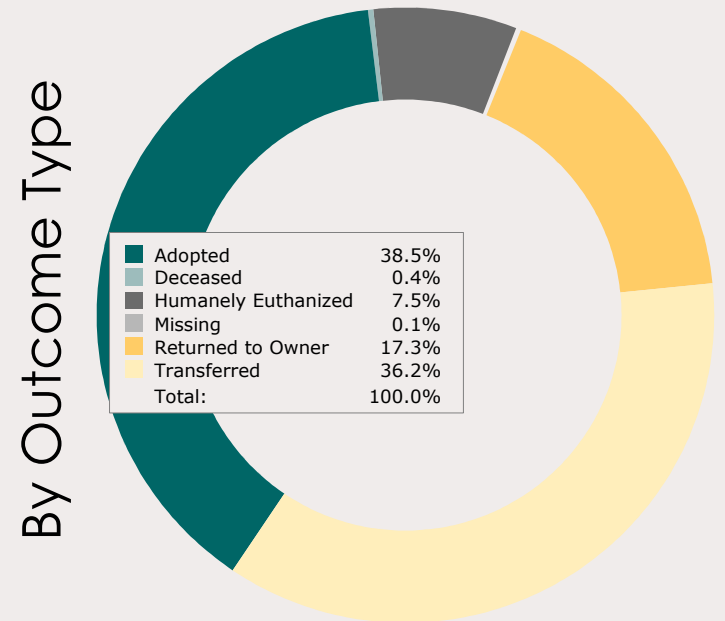

November 2014 Outcomes

	Neonatal Kitten	Kitten	Adult Cat	Neonatal Puppy	Puppy	Adult Dog	Total
Neonatal Kitten/Puppy: < 6 weeks old Kitten/Puppy: >= 6 weeks old & < 1 year old Adult Cat/Dog: >= 1 year old							
Adopted	0	159	32	0	115	214	520
Deceased	2	3	1	0	0	0	6
Humanely Euthanized	5	15	21	1	9	50	101
Missing	0	1	0	0	0	0	1
Returned to Owner	0	1	18	0	16	198	233
Transferred	46	109	103	2	90	138	488
Total	53	288	175	3	230	600	1,349