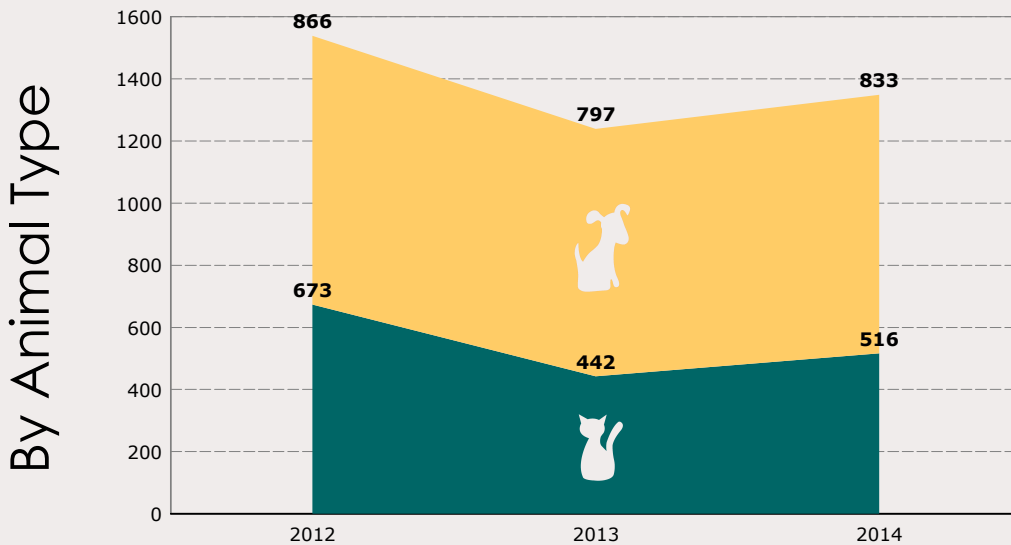

November 2012 to 2014 Outcomes

	2012			2013			2014		
	Cats	Dogs	Total	Cats	Dogs	Total	Cats	Dogs	Total
Adopted	293	330	623	227	325	552	191	329	520
Deceased	13	5	18	4	0	4	6	0	6
Humanely Euthanized	76	79	155	25	53	78	41	60	101
Missing	0	1	1	0	0	0	1	0	1
Returned to Owner	20	209	229	27	193	220	19	214	233
Transferred	271	242	513	159	226	385	258	230	488
Total	673	866	1,539	442	797	1,239	516	833	1,349