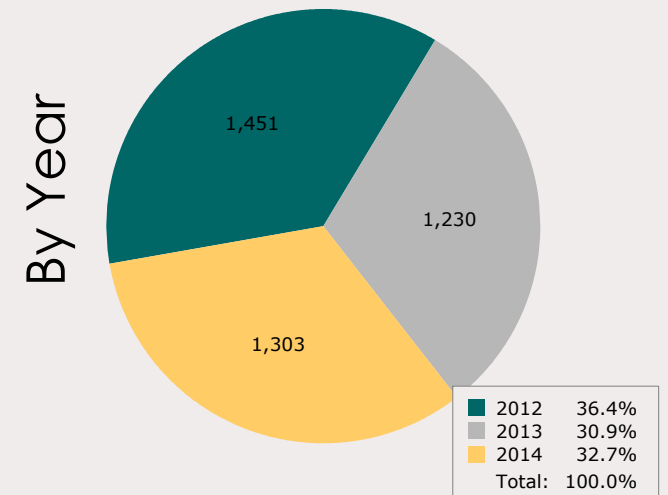

November 2012 to 2014 Intakes

	2012			2013			2014		
	Cats	Dogs	Total	Cats	Dogs	Total	Cats	Dogs	Total
Owner Surrender	163	179	342	101	157	258	97	160	257
Public Assistance	4	34	38	16	28	44	3	37	40
Request for Humane Euthanasia	1	8	9	5	1	6	3	9	12
Stray	444	618	1,062	311	611	922	376	618	994
Total	612	839	1,451	433	797	1,230	479	824	1,303