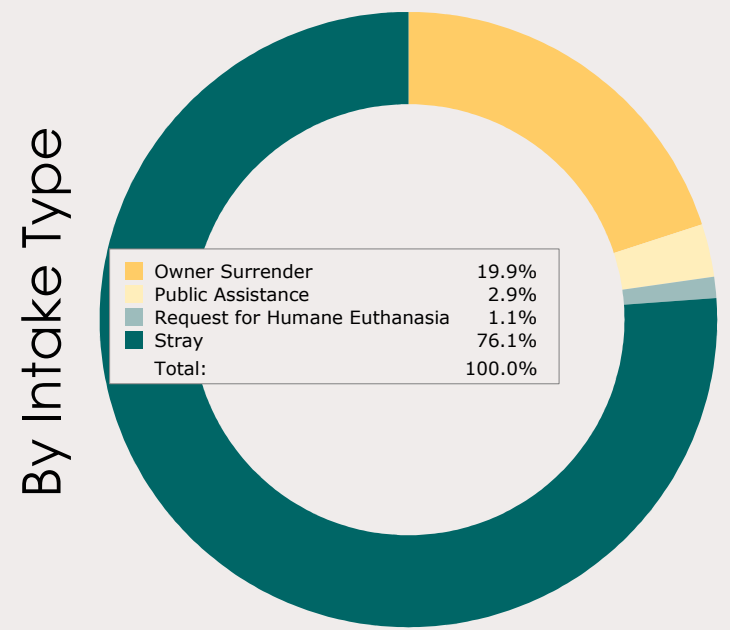

# October 2014 Intakes

	 Neonatal Kitten	 Kitten	 Adult Cat	 Neonatal Puppy	 Puppy	 Adult Dog	<b>Total</b>
<b>Neonatal Kitten/Puppy:</b> < 6 weeks old <b>Kitten/Puppy:</b> >= 6 weeks old & < 1 year old <b>Adult Cat/Dog:</b> >= 1 year old							
Owner Surrender	16	54	56	0	55	99	<b>280</b>
Public Assistance	0	2	9	1	4	25	<b>41</b>
Request for Humane Euthanasia	0	2	1	0	1	11	<b>15</b>
Stray	181	175	108	17	176	415	<b>1,072</b>
<b>Total</b>	<b>197</b>	<b>233</b>	<b>174</b>	<b>18</b>	<b>236</b>	<b>550</b>	<b>1,408</b>