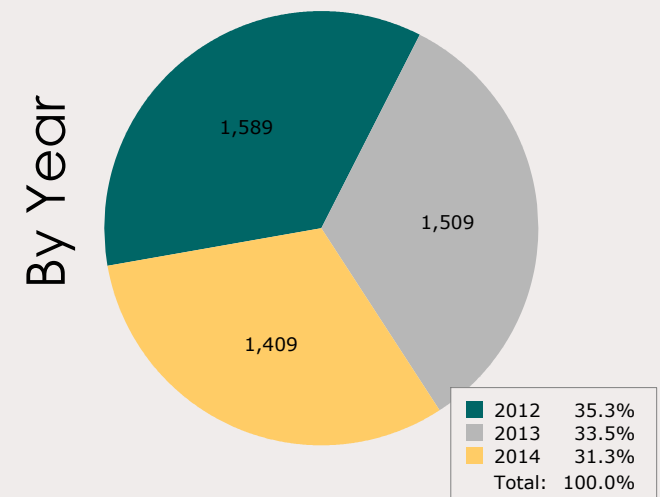

October 2012 to 2014 Outcomes

	2012			2013			2014		
	Cats	Dogs	Total	Cats	Dogs	Total	Cats	Dogs	Total
Adopted	283	335	618	241	365	606	227	354	581
Deceased	10	5	15	11	4	15	3	0	3
Humanely Euthanized	70	70	140	43	70	113	38	65	103
Missing	1	0	1	0	0	0	0	0	0
Returned to Owner	16	204	220	13	192	205	28	188	216
Transferred	385	210	595	298	272	570	301	205	506
Total	765	824	1,589	606	903	1,509	597	812	1,409