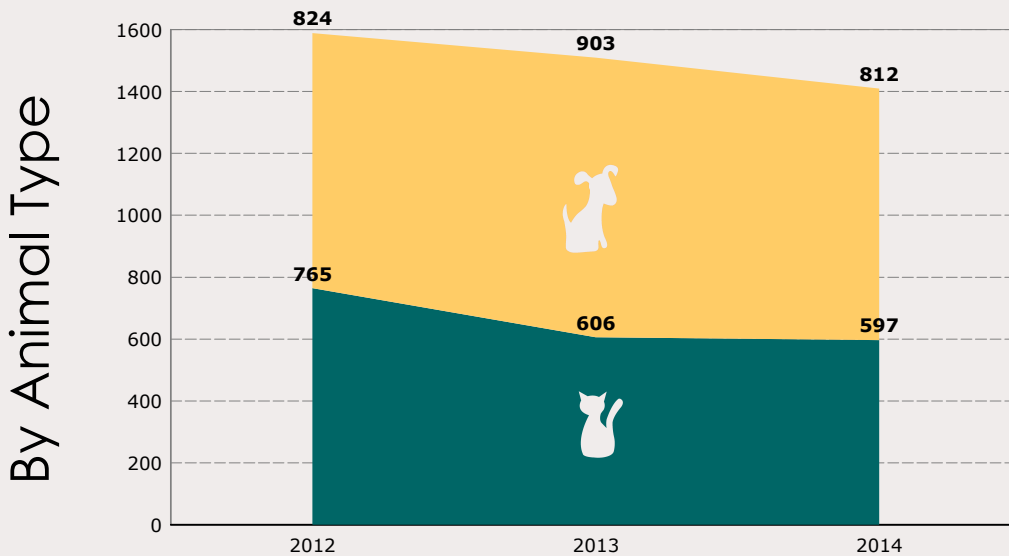

October 2012 to 2014 Outcomes

	2012			2013			2014		
	Cats	Dogs	Total	Cats	Dogs	Total	Cats	Dogs	Total
Adopted	283	335	618	241	365	606	227	354	581
Deceased	10	5	15	11	4	15	3	0	3
Humanely Euthanized	70	70	140	43	70	113	38	65	103
Missing	1	0	1	0	0	0	0	0	0
Returned to Owner	16	204	220	13	192	205	28	188	216
Transferred	385	210	595	298	272	570	301	205	506
Total	765	824	1,589	606	903	1,509	597	812	1,409