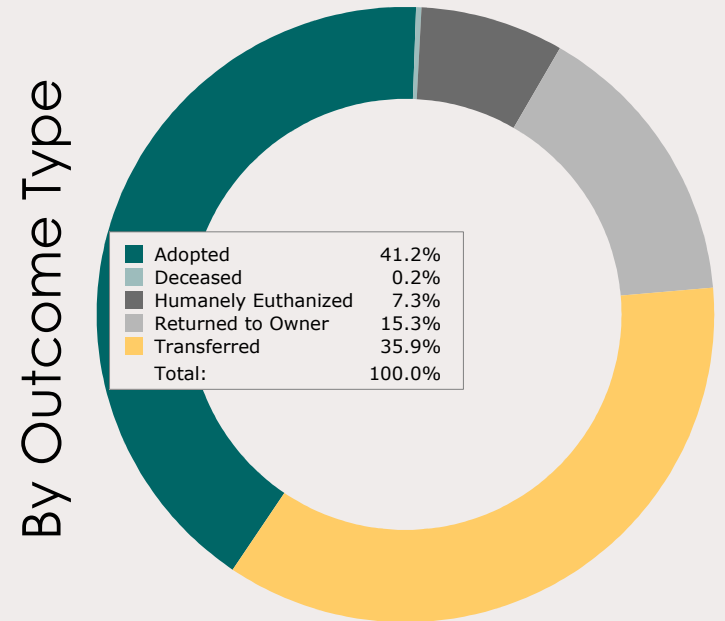

October 2014 Outcomes

							Total
Neonatal Kitten/Puppy: < 6 weeks old Kitten/Puppy: >= 6 weeks old & < 1 year old Adult Cat/Dog: >= 1 year old	Neonatal Kitten	Kitten	Adult Cat	Neonatal Puppy	Puppy	Adult Dog	
Adopted	0	170	57	0	135	219	581
Deceased	1	2	0	0	0	0	3
Humanely Euthanized	7	13	18	0	4	61	103
Returned to Owner	0	9	19	1	19	168	216
Transferred	114	94	93	13	79	113	506
Total	122	288	187	14	237	561	1,409