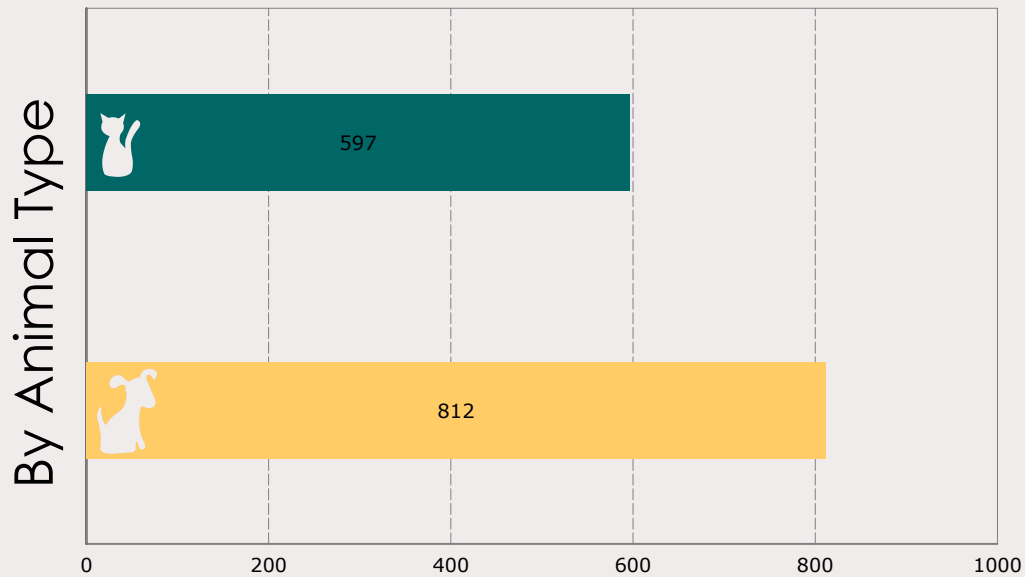

# October 2014 Intakes

	 Neonatal Kitten	 Kitten	 Adult Cat	 Neonatal Puppy	 Puppy	 Adult Dog	<b>Total</b>
<b>Neonatal Kitten/Puppy:</b> < 6 weeks old <b>Kitten/Puppy:</b> >= 6 weeks old & < 1 year old <b>Adult Cat/Dog:</b> >= 1 year old							
Owner Surrender	16	54	56	0	55	99	<b>280</b>
Public Assistance	0	2	9	1	4	25	<b>41</b>
Request for Humane Euthanasia	0	2	1	0	1	11	<b>15</b>
Stray	181	175	108	17	176	415	<b>1,072</b>
<b>Total</b>	<b>197</b>	<b>233</b>	<b>174</b>	<b>18</b>	<b>236</b>	<b>550</b>	<b>1,408</b>

# October 2012 to 2014 Intakes

	2012			2013			2014		
	Cats	Dogs	Total	Cats	Dogs	Total	Cats	Dogs	Total
Owner Surrender	202	193	<b>395</b>	117	174	<b>291</b>	126	154	<b>280</b>
Public Assistance	13	52	<b>65</b>	1	27	<b>28</b>	11	30	<b>41</b>
Request for Humane Euthanasia	1	4	<b>5</b>	3	9	<b>12</b>	3	12	<b>15</b>
Stray	583	611	<b>1,194</b>	423	716	<b>1,139</b>	464	608	<b>1,072</b>
<b>Total</b>	<b>799</b>	<b>860</b>	<b>1,659</b>	<b>544</b>	<b>926</b>	<b>1,470</b>	<b>604</b>	<b>804</b>	<b>1,408</b>

# October 2014 Outcomes

							<b>Total</b>
<b>Neonatal Kitten/Puppy:</b> < 6 weeks old <b>Kitten/Puppy:</b> >= 6 weeks old & < 1 year old <b>Adult Cat/Dog:</b> >= 1 year old	Neonatal Kitten	Kitten	Adult Cat	Neonatal Puppy	Puppy	Adult Dog	
Adopted	0	170	57	0	135	219	<b>581</b>
Deceased	1	2	0	0	0	0	<b>3</b>
Humanely Euthanized	7	13	18	0	4	61	<b>103</b>
Returned to Owner	0	9	19	1	19	168	<b>216</b>
Transferred	114	94	93	13	79	113	<b>506</b>
<b>Total</b>	<b>122</b>	<b>288</b>	<b>187</b>	<b>14</b>	<b>237</b>	<b>561</b>	<b>1,409</b>