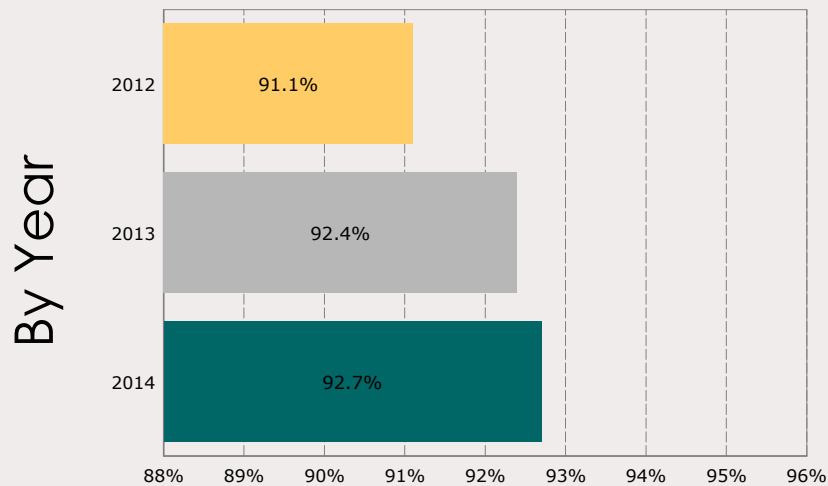

October 2012 to 2014 Total Live Outcome Rates

October 2014 Total Live Outcome Rate: **92.7%**