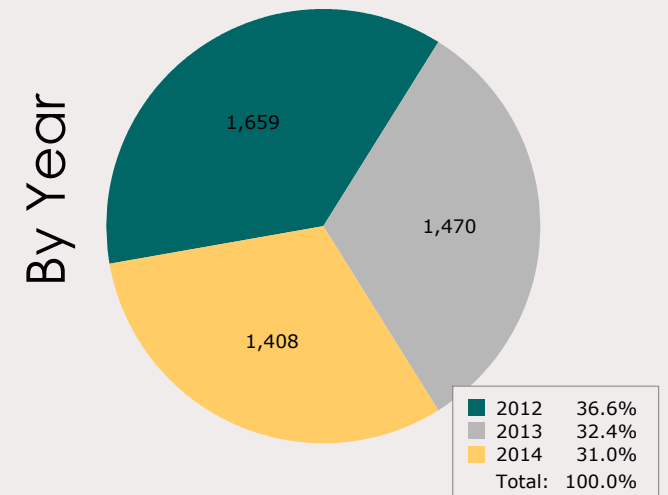

October 2012 to 2014 Intakes

	2012			2013			2014		
	Cats	Dogs	Total	Cats	Dogs	Total	Cats	Dogs	Total
Owner Surrender	202	193	395	117	174	291	126	154	280
Public Assistance	13	52	65	1	27	28	11	30	41
Request for Humane Euthanasia	1	4	5	3	9	12	3	12	15
Stray	583	611	1,194	423	716	1,139	464	608	1,072
Total	799	860	1,659	544	926	1,470	604	804	1,408