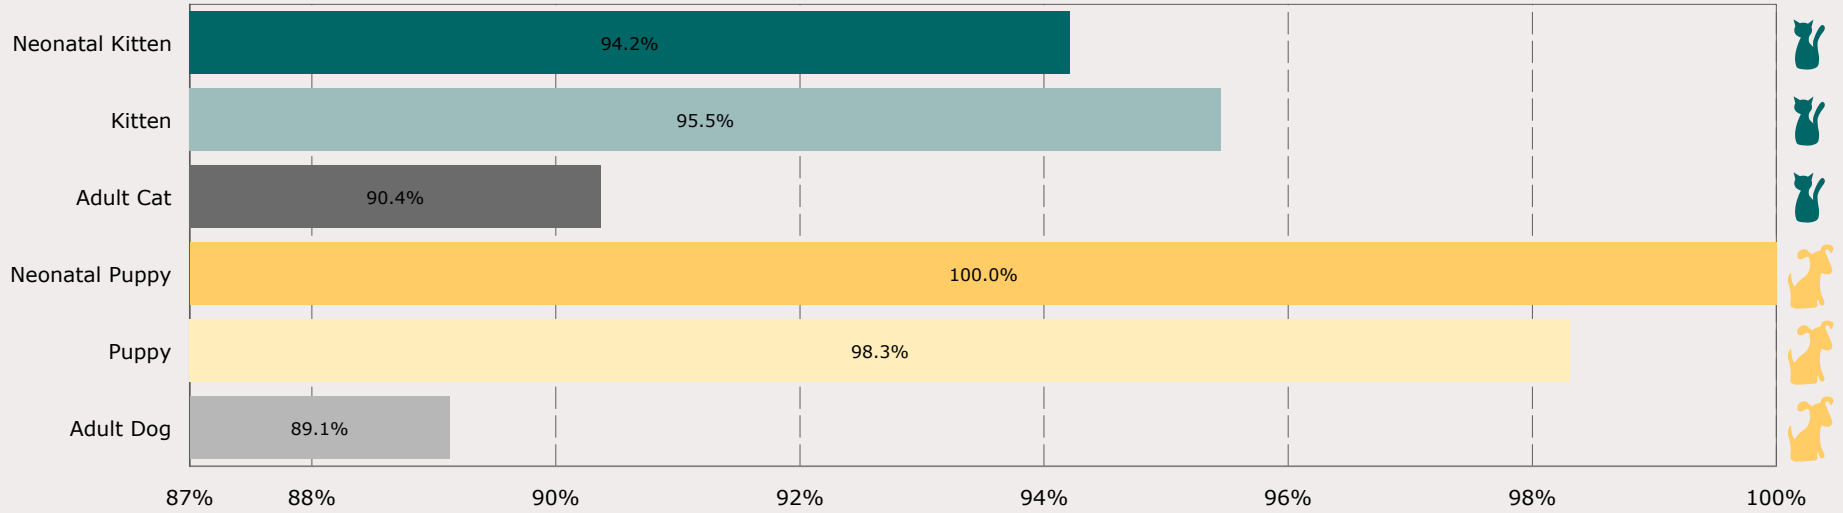

October 2012 to 2014 Total Live Outcome Rates

October 2014 Total Live Outcome Rate: **92.7%**