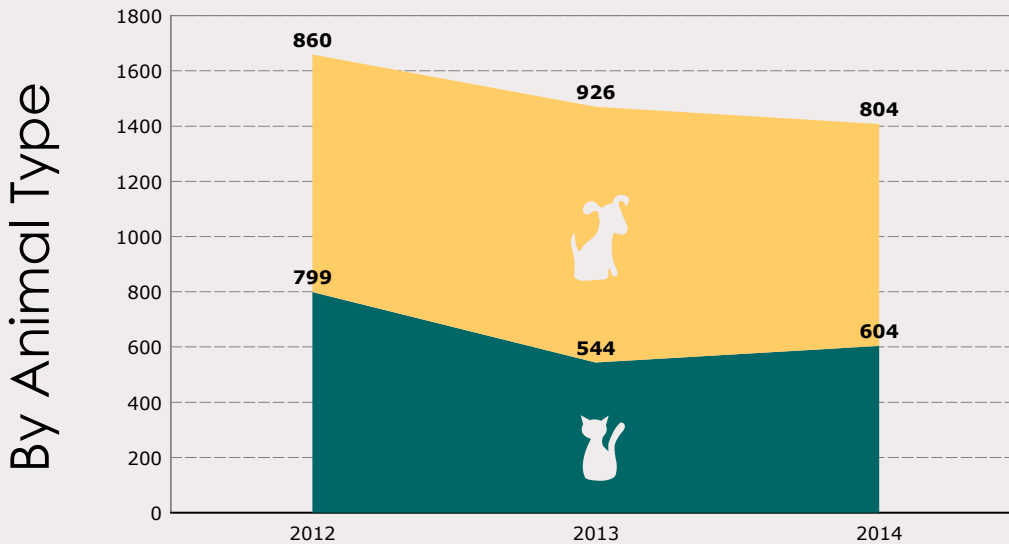

### October 2014

City of Austin  
Animal Services Office, Austin Animal Center  
7201 Levander Loop Bldg A, Austin, TX 78702

# October 2014 Intakes

	 Neonatal Kitten	 Kitten	 Adult Cat	 Neonatal Puppy	 Puppy	 Adult Dog	<b>Total</b>
<b>Neonatal Kitten/Puppy:</b> < 6 weeks old <b>Kitten/Puppy:</b> >= 6 weeks old & < 1 year old <b>Adult Cat/Dog:</b> >= 1 year old							
Owner Surrender	16	54	56	0	55	99	<b>280</b>
Public Assistance	0	2	9	1	4	25	<b>41</b>
Request for Humane Euthanasia	0	2	1	0	1	11	<b>15</b>
Stray	181	175	108	17	176	415	<b>1,072</b>
<b>Total</b>	<b>197</b>	<b>233</b>	<b>174</b>	<b>18</b>	<b>236</b>	<b>550</b>	<b>1,408</b>

# October 2014 Outcomes

							<b>Total</b>
<b>Neonatal Kitten/Puppy:</b> < 6 weeks old <b>Kitten/Puppy:</b> >= 6 weeks old & < 1 year old <b>Adult Cat/Dog:</b> >= 1 year old	Neonatal Kitten	Kitten	Adult Cat	Neonatal Puppy	Puppy	Adult Dog	
Adopted	0	170	57	0	135	219	<b>581</b>
Deceased	1	2	0	0	0	0	<b>3</b>
Humanely Euthanized	7	13	18	0	4	61	<b>103</b>
Returned to Owner	0	9	19	1	19	168	<b>216</b>
Transferred	114	94	93	13	79	113	<b>506</b>
<b>Total</b>	<b>122</b>	<b>288</b>	<b>187</b>	<b>14</b>	<b>237</b>	<b>561</b>	<b>1,409</b>