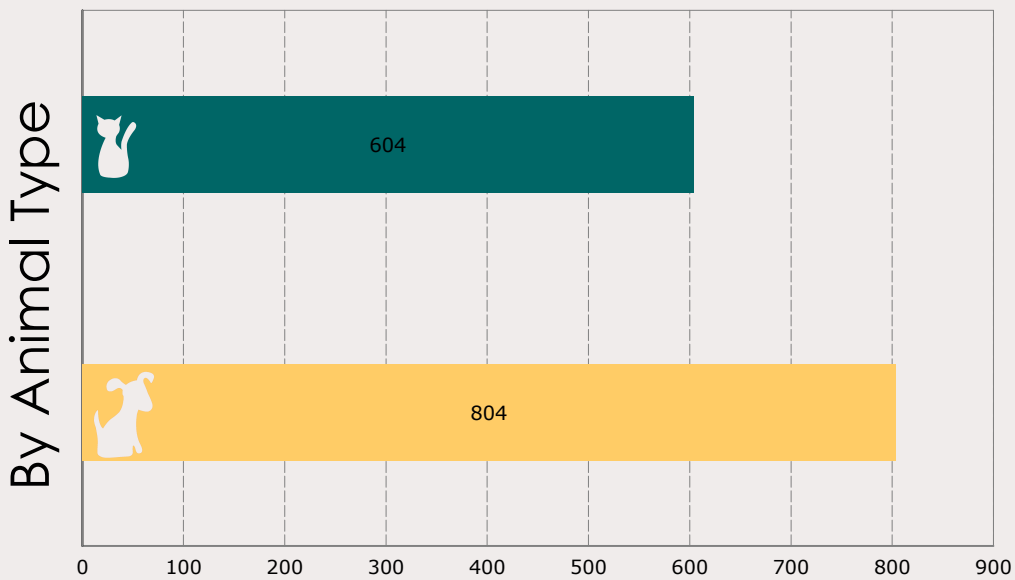

## Monthly Report

# October 2014 Intakes

	 Neonatal Kitten	 Kitten	 Adult Cat	 Neonatal Puppy	 Puppy	 Adult Dog	<b>Total</b>
<b>Neonatal Kitten/Puppy:</b> < 6 weeks old <b>Kitten/Puppy:</b> >= 6 weeks old & < 1 year old <b>Adult Cat/Dog:</b> >= 1 year old							
Owner Surrender	16	54	56	0	55	99	<b>280</b>
Public Assistance	0	2	9	1	4	25	<b>41</b>
Request for Humane Euthanasia	0	2	1	0	1	11	<b>15</b>
Stray	181	175	108	17	176	415	<b>1,072</b>
<b>Total</b>	<b>197</b>	<b>233</b>	<b>174</b>	<b>18</b>	<b>236</b>	<b>550</b>	<b>1,408</b>