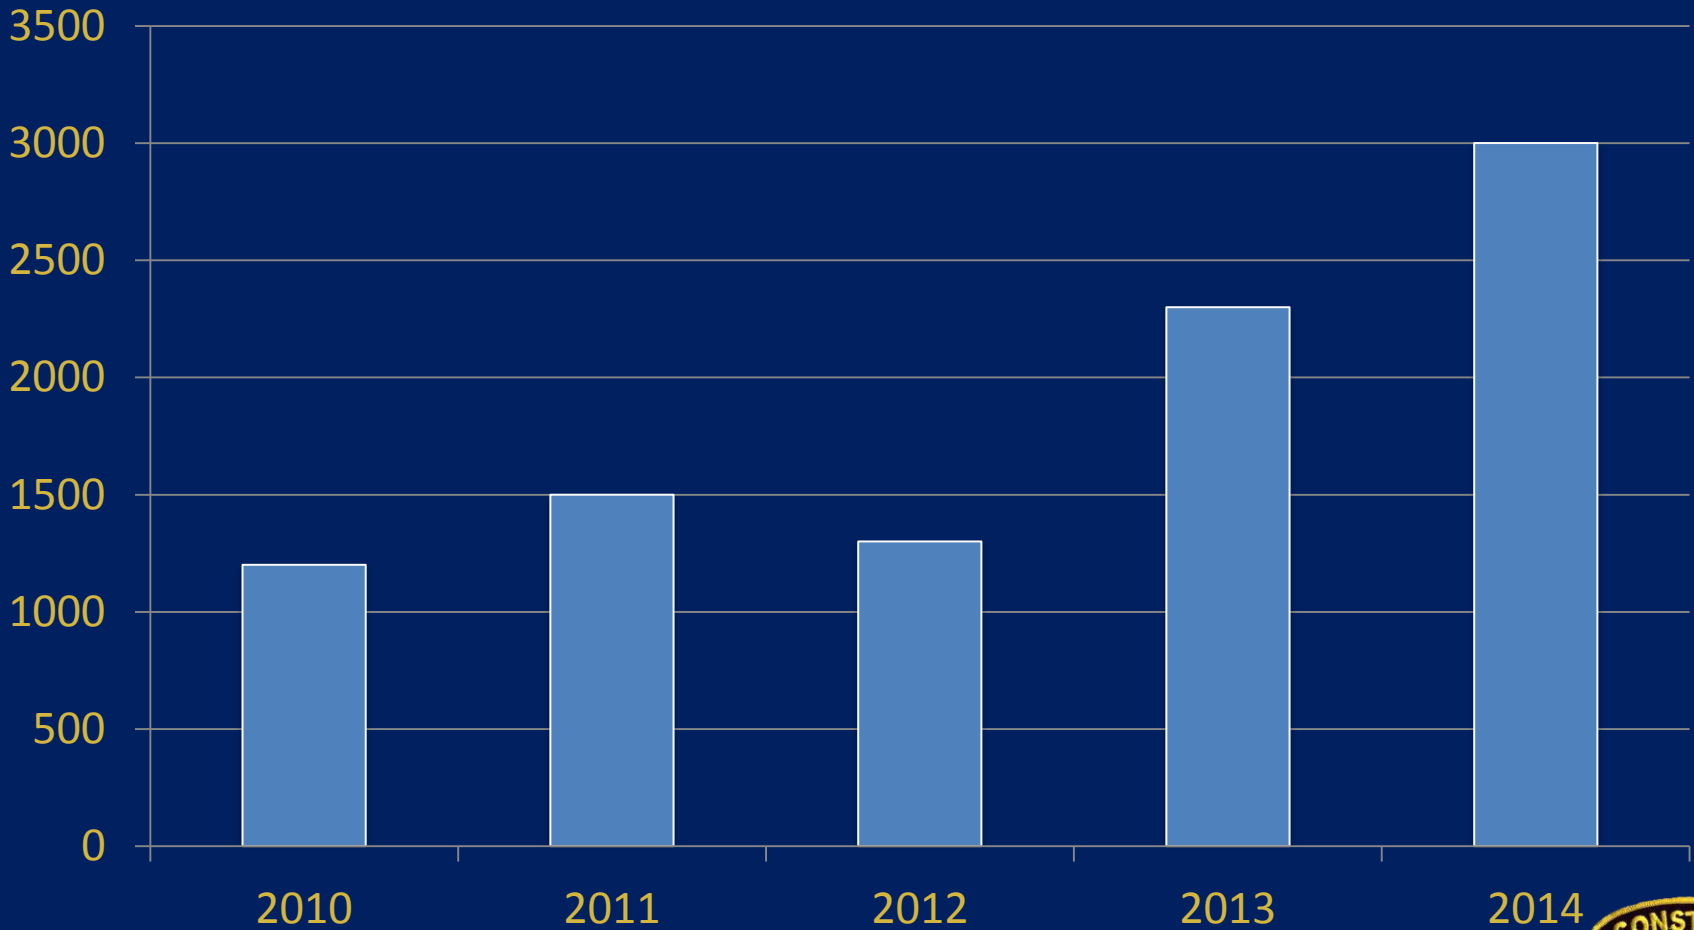

CONSTABLE, PRECINCT 5 DISABLED PARKING ENFORCEMENT

October 13, 2014

- **On January 1, 2011:
oldest Baby Boomers turned 65**
- **From now through 2030, roughly 10,000 every
day**
- **By that time, when all Baby Boomers will have
turned 65, fully 18% of the nation's population
will be at least that age (compared to 13%
today)**

according to [Pew Research Center population projections](#).

ACCESSIBLE PARKING EFFECTS EVERYONE

TOTAL CITATIONS 2010-2014

Dual Action Approach: Education & Enforcement

- ✓ **Dedicated team members including a coordinator to process citations, an education/ outreach coordinator to manage volunteers, and a supervising sergeant.**
- ✓ **80 volunteers. We recruit all year round using a variety of methods including media and our website. We offer interactive training through out the year.**
- ✓ **32 officers that issue citations all over Travis County including 2 officers that are 100% dedicated to the cause.**
- ✓ **We conduct regular accessible parking abuse stings on holidays. During our tax free weekend sting we issued over 150 citations and seized 29 placards for illegal use.**