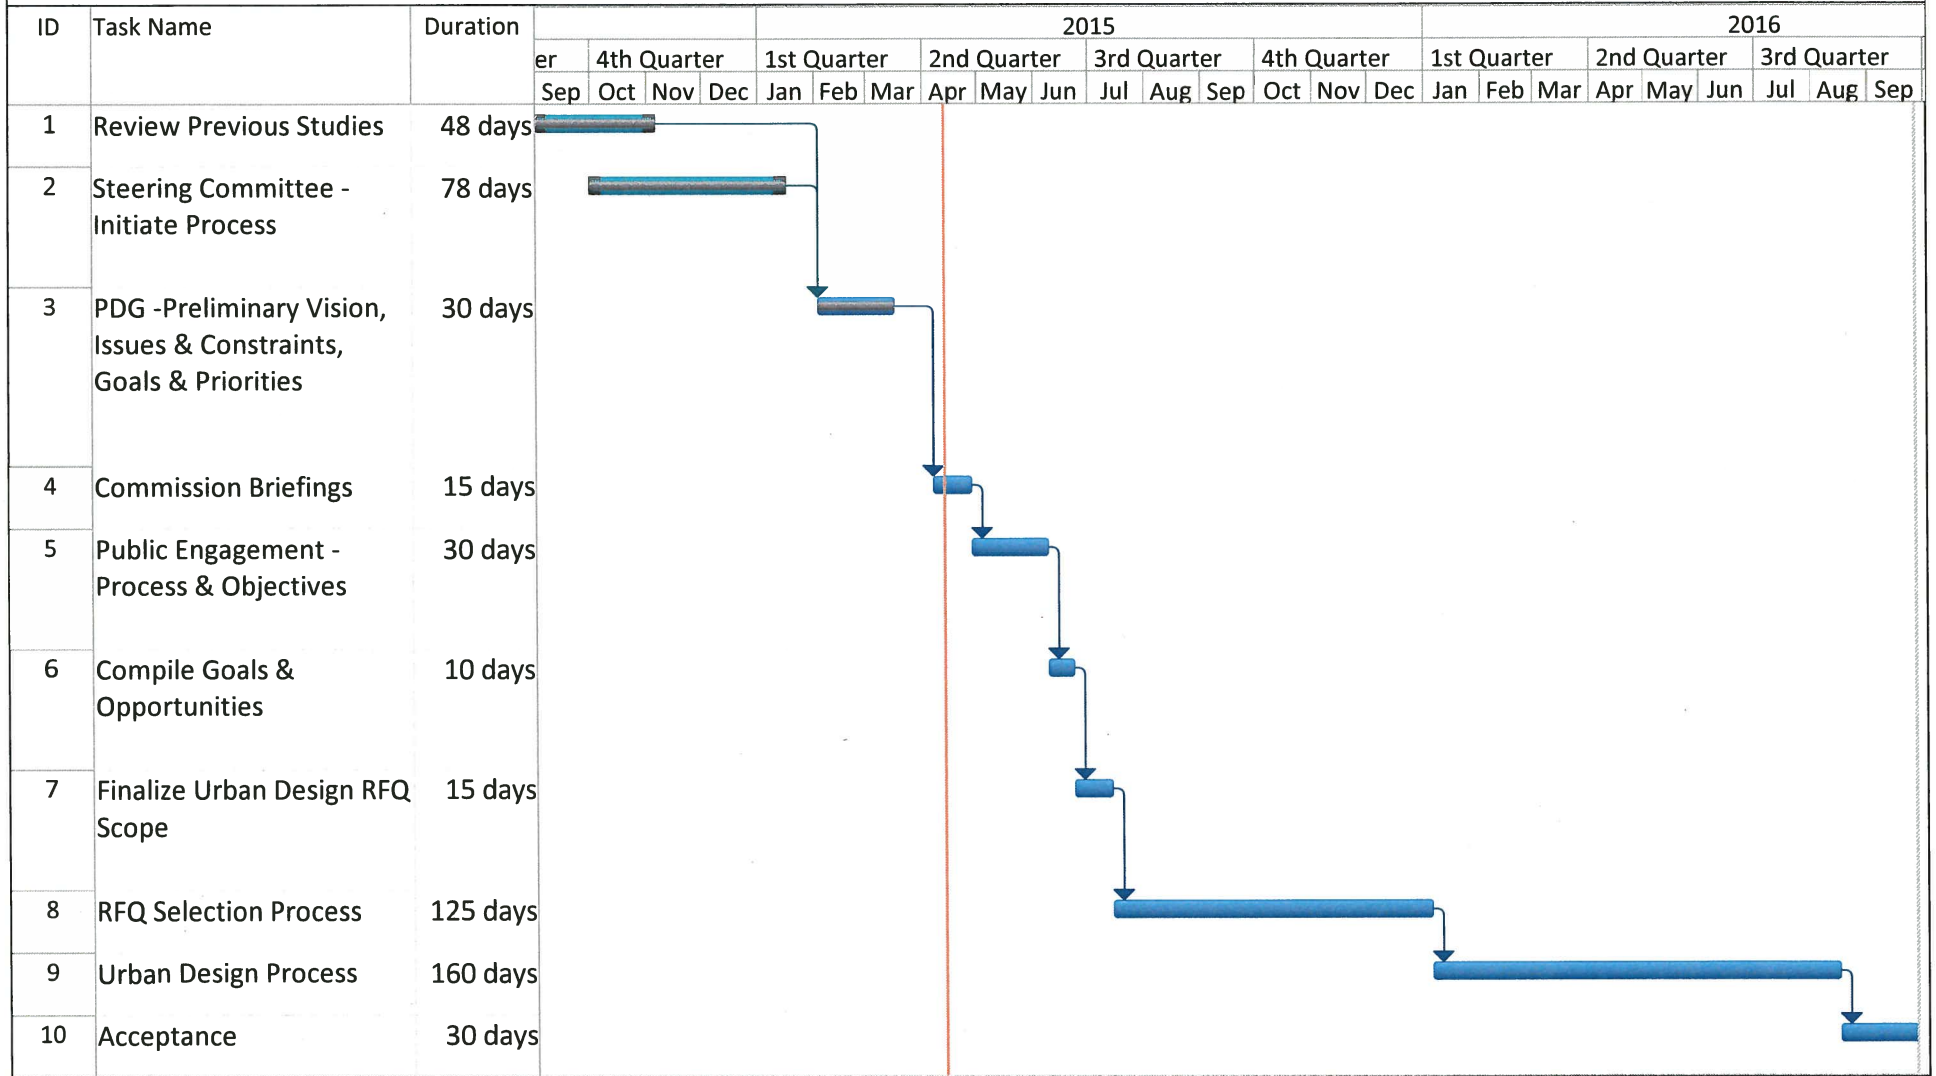

CONGRESS AVE STREETScape URBAN DESIGN

Revised Schedule 1/24/2015 DKTaylor	Task		External Milestone		Manual Summary Rollup	
	Split		Inactive Task		Manual Summary	
	Milestone		Inactive Milestone		Start-only	
	Summary		Inactive Summary		Finish-only	
	Project Summary		Manual Task		Deadline	
	External Tasks		Duration-only		Progress	