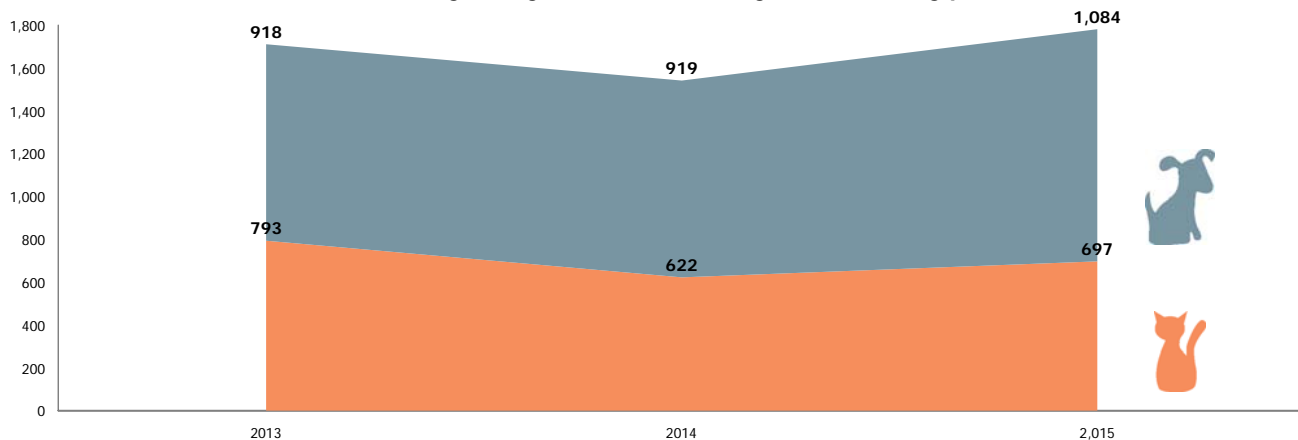

Yearly May Outcomes by Animal Type