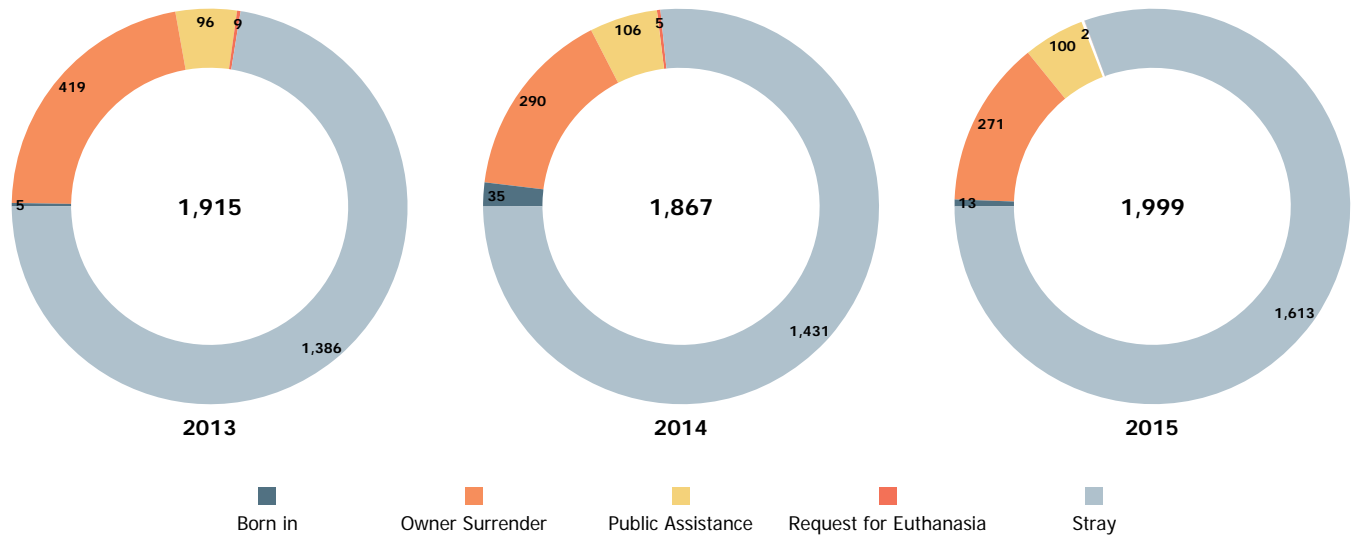

#### Adult

  at least 1 year old

### Intakes by Age Breakdown

# Austin Animal Center May 2013 to 2015 Intakes

	2013			2014			2015		
	Cat	Dog	Total	Cat	Dog	Total	Cat	Dog	Total
<b>Born in</b>	0	5	<b>5</b>	6	29	<b>35</b>	13	0	<b>13</b>
<b>Owner Surrender</b>	228	191	<b>419</b>	135	155	<b>290</b>	107	164	<b>271</b>
<b>Public Assistance</b>	11	85	<b>96</b>	5	101	<b>106</b>	16	84	<b>100</b>
<b>Request for Euthanasia</b>	3	6	<b>9</b>	2	3	<b>5</b>	1	1	<b>2</b>
<b>Stray</b>	770	616	<b>1,386</b>	753	678	<b>1,431</b>	874	739	<b>1,613</b>
<b>Total</b>	<b>1,012</b>	<b>903</b>	<b>1,915</b>	<b>901</b>	<b>966</b>	<b>1,867</b>	<b>1,011</b>	<b>988</b>	<b>1,999</b>

### Yearly May Intakes by Intake Type