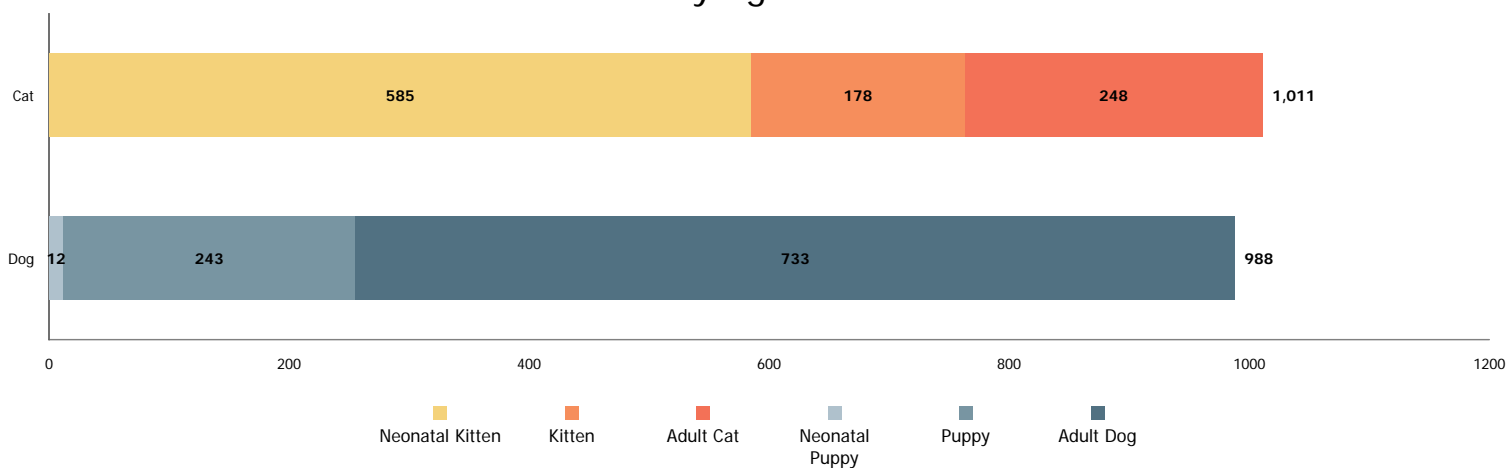

### Age Breakdown

#### Neonatal

  under 6 weeks old

#### Kitten/Puppy

  6 weeks to under 1 year old

### Intakes by Age Breakdown