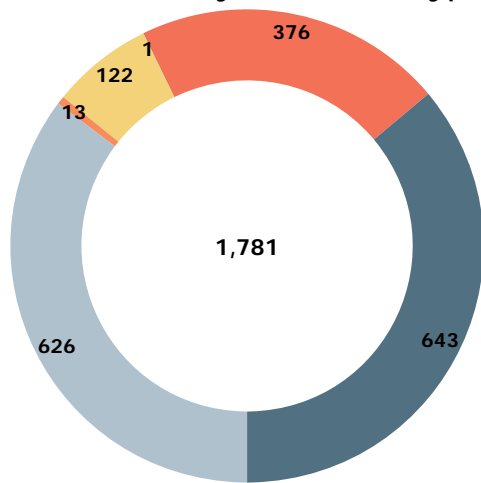

Austin Animal Center May 2015 Outcomes

	Neonatal Kitten	Kitten	Adult Cat	Neonatal Puppy	Puppy	Adult Dog	Total
Adoption	0	100	76	0	175	275	626
Deceased	4	8	0	0	0	1	13
Humane Euthanasia	19	11	32	1	6	53	122
Missing	0	0	0	0	0	1	1
RTO	1	4	20	0	33	318	376
Transfer	251	63	108	8	69	144	643
Total	275	186	236	9	283	792	1,781

Outcomes by Outcome Type