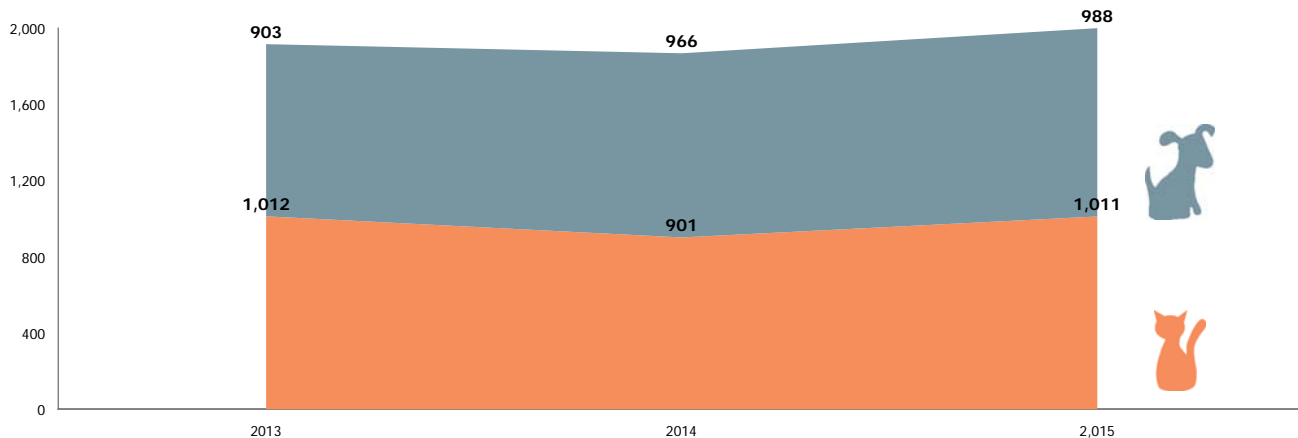

### Intakes by Age Breakdown

# Austin Animal Center May 2013 to 2015 Intakes

	2013			2014			2015		
	Cat	Dog	Total	Cat	Dog	Total	Cat	Dog	Total
<b>Born in</b>	0	5	<b>5</b>	6	29	<b>35</b>	13	0	<b>13</b>
<b>Owner Surrender</b>	228	191	<b>419</b>	135	155	<b>290</b>	107	164	<b>271</b>
<b>Public Assistance</b>	11	85	<b>96</b>	5	101	<b>106</b>	16	84	<b>100</b>
<b>Request for Euthanasia</b>	3	6	<b>9</b>	2	3	<b>5</b>	1	1	<b>2</b>
<b>Stray</b>	770	616	<b>1,386</b>	753	678	<b>1,431</b>	874	739	<b>1,613</b>
<b>Total</b>	<b>1,012</b>	<b>903</b>	<b>1,915</b>	<b>901</b>	<b>966</b>	<b>1,867</b>	<b>1,011</b>	<b>988</b>	<b>1,999</b>

### Yearly May Intakes by Intake Type

### Yearly May Intakes by Animal Type