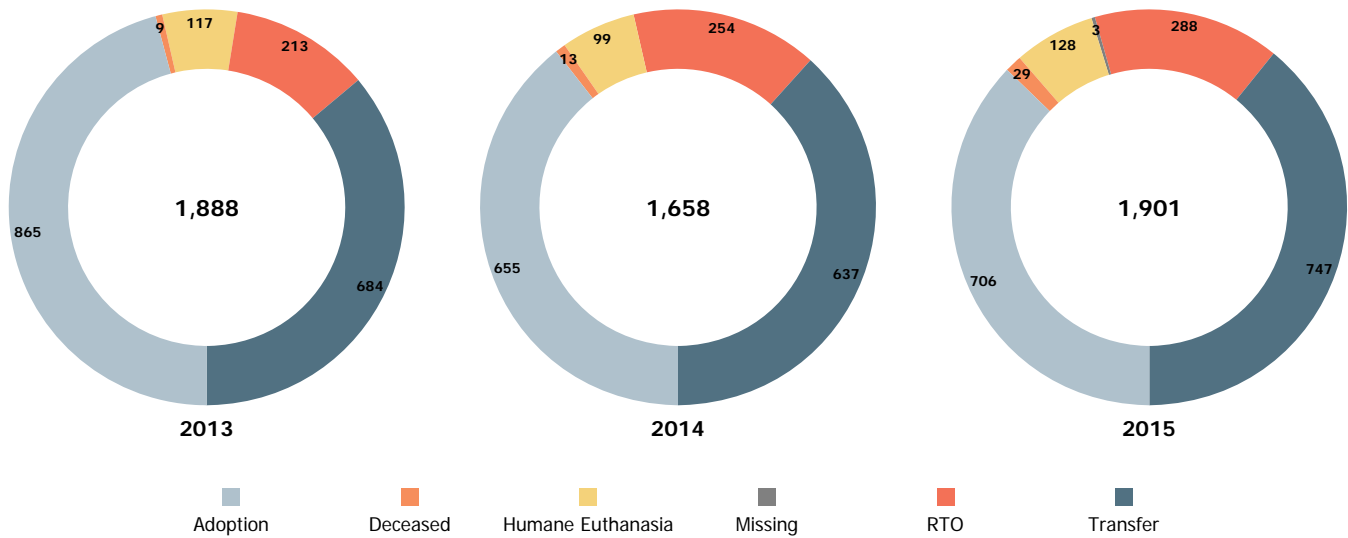

Outcomes by Outcome Type

Age Breakdown

Neonatal

  under 6 weeks old

Kitten/Puppy

  6 weeks to under 1 year old

Adult

  at least 1 year old

Outcomes by Age Breakdown

Austin Animal Center June 2013 to 2015 Outcomes

	2013			2014			2015		
	Cat	Dog	Total	Cat	Dog	Total	Cat	Dog	Total
Adoption	442	423	865	301	354	655	316	390	706
Deceased	7	2	9	11	2	13	25	4	29
Humane Euthanasia	67	50	117	49	50	99	83	45	128
Missing	0	0	0	0	0	0	0	3	3
RTO	26	187	213	29	225	254	26	262	288
Transfer	421	263	684	414	223	637	529	218	747
Total	963	925	1,888	804	854	1,658	979	922	1,901

Yearly June Outcomes by Outcome Type

Yearly June Outcomes by Animal Type

Total Live Release Rates

Live Release Rates by Age Breakdown

Yearly June Live Release Rates Compared