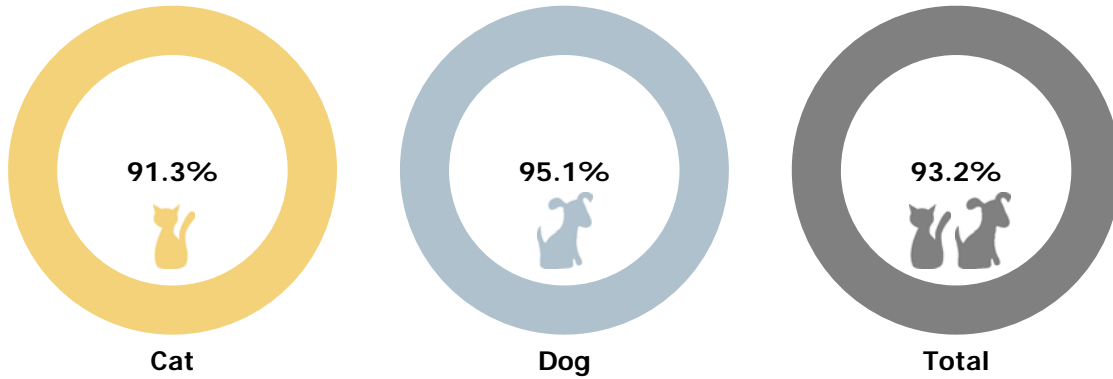

Outcomes by Outcome Type

Age Breakdown

Neonatal

  under 6 weeks old

Kitten/Puppy

  6 weeks to under 1 year old

Adult

  at least 1 year old

Outcomes by Age Breakdown

Austin Animal Center June 2013 to 2015 Outcomes

	2013			2014			2015		
	Cat	Dog	Total	Cat	Dog	Total	Cat	Dog	Total
Adoption	442	423	865	301	354	655	316	390	706
Deceased	7	2	9	11	2	13	25	4	29
Humane Euthanasia	67	50	117	49	50	99	83	45	128
Missing	0	0	0	0	0	0	0	3	3
RTO	26	187	213	29	225	254	26	262	288
Transfer	421	263	684	414	223	637	529	218	747
Total	963	925	1,888	804	854	1,658	979	922	1,901

Yearly June Outcomes by Outcome Type

Yearly June Outcomes by Animal Type

Total Live Release Rates

Live Release Rates by Age Breakdown

Yearly June Live Release Rates Compared