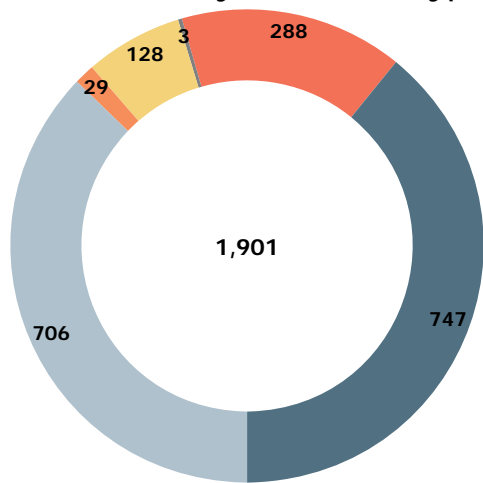

  at least 1 year old

Intakes by Age Breakdown

Austin Animal Center June 2013 to 2015 Intakes

	2013			2014			2015		
	Cat	Dog	Total	Cat	Dog	Total	Cat	Dog	Total
Born in	3	3	6	0	2	2	4	14	18
Owner Surrender	199	205	404	131	167	298	118	187	305
Public Assistance	12	71	83	18	79	97	15	103	118
Request for Euthanasia	0	2	2	3	5	8	1	5	6
Stray	730	573	1,303	669	625	1,294	962	705	1,667
Total	944	854	1,798	821	878	1,699	1,100	1,014	2,114

Yearly June Intakes by Intake Type

Yearly June Intakes by Animal Type

Austin Animal Center June 2015 Outcomes

	 Neonatal Kitten	 Kitten	 Adult Cat	 Neonatal Puppy	 Puppy	 Adult Dog	Total
Adoption	0	266	50	0	159	231	706
Deceased	20	4	1	1	0	3	29
Humane Euthanasia	15	27	41	2	9	34	128
Missing	0	0	0	0	1	2	3
RTO	0	5	21	0	28	234	288
Transfer	284	110	135	43	79	96	747
Total	319	412	248	46	276	600	1,901

Outcomes by Outcome Type

Age Breakdown

Neonatal

  under 6 weeks old

Kitten/Puppy

  6 weeks to under 1 year old

Adult

  at least 1 year old