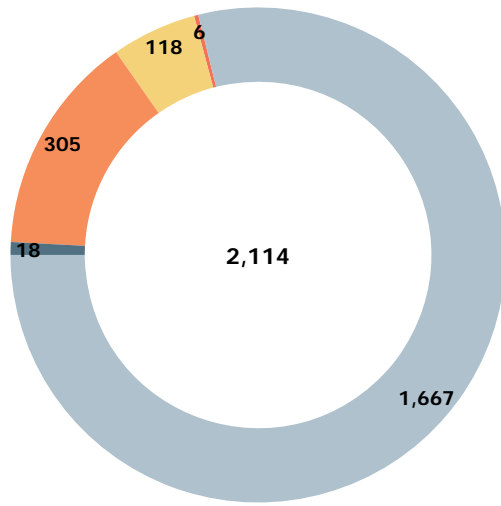

Austin Animal Center Monthly Report June 2015

Fiscal Year 2015

Austin Animal Center June 2015 Intakes

	 Neonatal Kitten	 Kitten	 Adult Cat	 Neonatal Puppy	 Puppy	 Adult Dog	Total
Born in	4	0	0	14	0	0	18
Owner Surrender	11	67	40	17	48	122	305
Public Assistance	4	1	10	1	16	86	118
Request for Euthanasia	0	0	1	0	1	4	6
Stray	489	295	178	42	219	444	1,667
Total	508	363	229	74	284	656	2,114

Intakes by Intake Type

■ Born in
 ■ Owner Surrender
 ■ Public Assistance
 ■ Request for Euthanasia
 ■ Stray

Age Breakdown

Neonatal

  under 6 weeks old

Kitten/Puppy

  6 weeks to under 1 year old

Adult

  at least 1 year old

Intakes by Age Breakdown

Austin Animal Center June 2013 to 2015 Intakes

	2013			2014			2015		
	Cat	Dog	Total	Cat	Dog	Total	Cat	Dog	Total
Born in	3	3	6	0	2	2	4	14	18
Owner Surrender	199	205	404	131	167	298	118	187	305
Public Assistance	12	71	83	18	79	97	15	103	118
Request for Euthanasia	0	2	2	3	5	8	1	5	6
Stray	730	573	1,303	669	625	1,294	962	705	1,667
Total	944	854	1,798	821	878	1,699	1,100	1,014	2,114

Outcomes by Outcome Type

Age Breakdown

Neonatal

  under 6 weeks old

Kitten/Puppy

  6 weeks to under 1 year old

Adult

  at least 1 year old