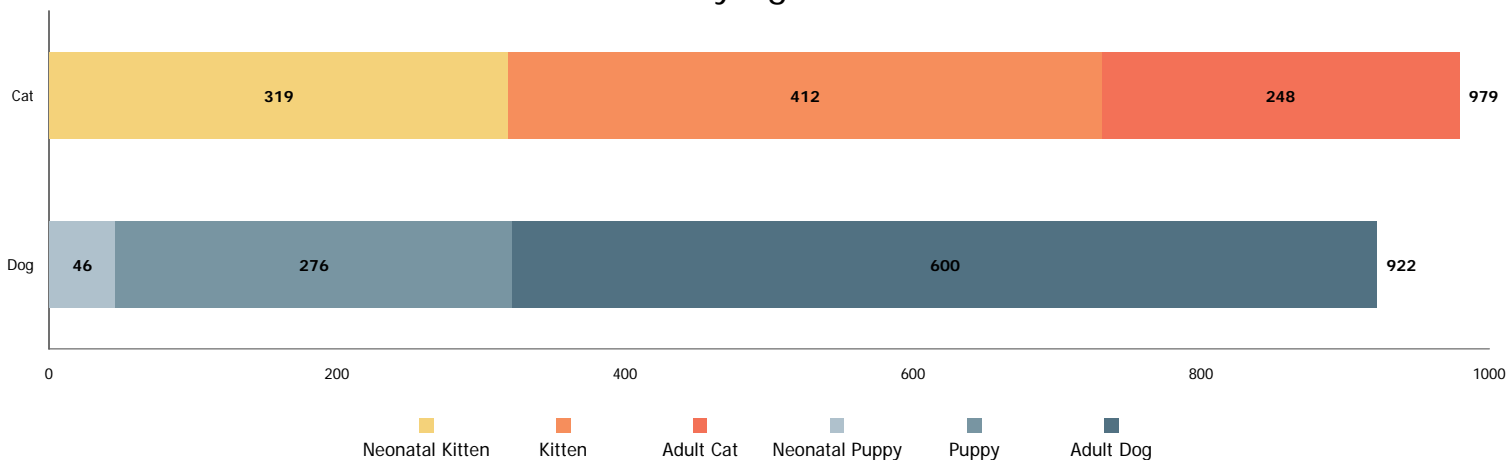

Yearly June Intakes by Intake Type

Yearly June Intakes by Animal Type

Austin Animal Center June 2015 Outcomes

	 Neonatal Kitten	 Kitten	 Adult Cat	 Neonatal Puppy	 Puppy	 Adult Dog	Total
Adoption	0	266	50	0	159	231	706
Deceased	20	4	1	1	0	3	29
Humane Euthanasia	15	27	41	2	9	34	128
Missing	0	0	0	0	1	2	3
RTO	0	5	21	0	28	234	288
Transfer	284	110	135	43	79	96	747
Total	319	412	248	46	276	600	1,901

Outcomes by Outcome Type

Age Breakdown

Neonatal

  under 6 weeks old

Kitten/Puppy

  6 weeks to under 1 year old

Adult

  at least 1 year old

Outcomes by Age Breakdown

Austin Animal Center June 2013 to 2015 Outcomes

	2013			2014			2015		
	Cat	Dog	Total	Cat	Dog	Total	Cat	Dog	Total
Adoption	442	423	865	301	354	655	316	390	706
Deceased	7	2	9	11	2	13	25	4	29
Humane Euthanasia	67	50	117	49	50	99	83	45	128
Missing	0	0	0	0	0	0	0	3	3
RTO	26	187	213	29	225	254	26	262	288
Transfer	421	263	684	414	223	637	529	218	747
Total	963	925	1,888	804	854	1,658	979	922	1,901