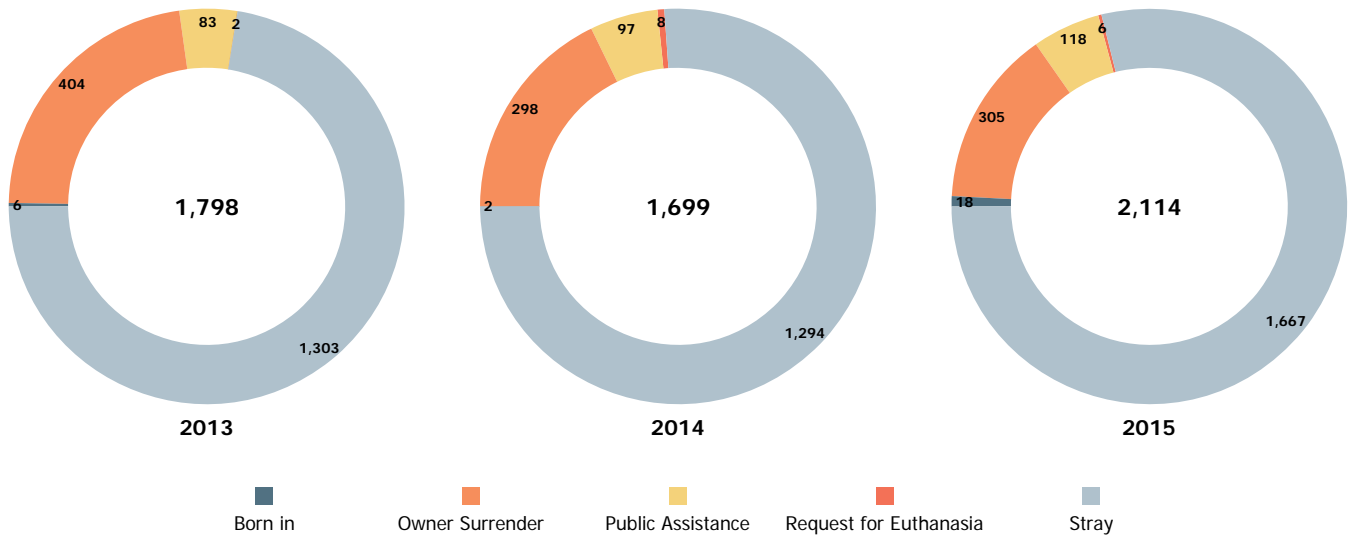

Intakes by Intake Type

■ Born in
 ■ Owner Surrender
 ■ Public Assistance
 ■ Request for Euthanasia
 ■ Stray

Age Breakdown

Neonatal

  under 6 weeks old

Kitten/Puppy

  6 weeks to under 1 year old

Adult

  at least 1 year old

Intakes by Age Breakdown

Austin Animal Center June 2013 to 2015 Intakes

	2013			2014			2015		
	Cat	Dog	Total	Cat	Dog	Total	Cat	Dog	Total
Born in	3	3	6	0	2	2	4	14	18
Owner Surrender	199	205	404	131	167	298	118	187	305
Public Assistance	12	71	83	18	79	97	15	103	118
Request for Euthanasia	0	2	2	3	5	8	1	5	6
Stray	730	573	1,303	669	625	1,294	962	705	1,667
Total	944	854	1,798	821	878	1,699	1,100	1,014	2,114

Yearly June Intakes by Intake Type

Yearly June Intakes by Animal Type

Austin Animal Center June 2015 Outcomes

	 Neonatal Kitten	 Kitten	 Adult Cat	 Neonatal Puppy	 Puppy	 Adult Dog	Total
Adoption	0	266	50	0	159	231	706
Deceased	20	4	1	1	0	3	29
Humane Euthanasia	15	27	41	2	9	34	128
Missing	0	0	0	0	1	2	3
RTO	0	5	21	0	28	234	288
Transfer	284	110	135	43	79	96	747
Total	319	412	248	46	276	600	1,901

Outcomes by Outcome Type

Age Breakdown

Neonatal

  under 6 weeks old

Kitten/Puppy

  6 weeks to under 1 year old

Adult

  at least 1 year old