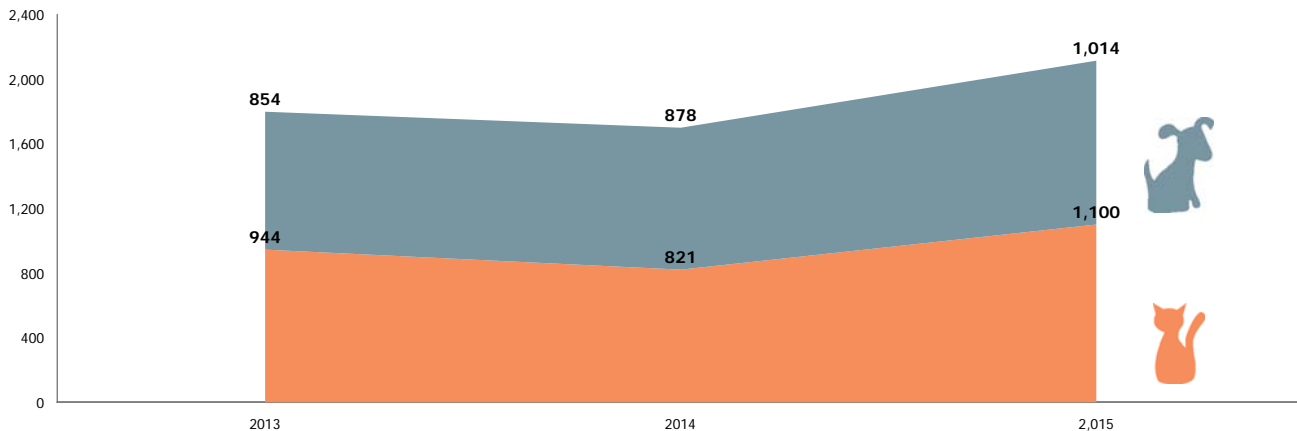

Intakes by Intake Type

■ Born in
 ■ Owner Surrender
 ■ Public Assistance
 ■ Request for Euthanasia
 ■ Stray

Age Breakdown

Neonatal

  under 6 weeks old

Kitten/Puppy

  6 weeks to under 1 year old

Adult

  at least 1 year old

Intakes by Age Breakdown

Austin Animal Center June 2013 to 2015 Intakes

	2013			2014			2015		
	Cat	Dog	Total	Cat	Dog	Total	Cat	Dog	Total
Born in	3	3	6	0	2	2	4	14	18
Owner Surrender	199	205	404	131	167	298	118	187	305
Public Assistance	12	71	83	18	79	97	15	103	118
Request for Euthanasia	0	2	2	3	5	8	1	5	6
Stray	730	573	1,303	669	625	1,294	962	705	1,667
Total	944	854	1,798	821	878	1,699	1,100	1,014	2,114

Yearly June Intakes by Intake Type

Yearly June Intakes by Animal Type

Austin Animal Center June 2015 Outcomes

	 Neonatal Kitten	 Kitten	 Adult Cat	 Neonatal Puppy	 Puppy	 Adult Dog	Total
Adoption	0	266	50	0	159	231	706
Deceased	20	4	1	1	0	3	29
Humane Euthanasia	15	27	41	2	9	34	128
Missing	0	0	0	0	1	2	3
RTO	0	5	21	0	28	234	288
Transfer	284	110	135	43	79	96	747
Total	319	412	248	46	276	600	1,901

Outcomes by Outcome Type

Age Breakdown

Neonatal

  under 6 weeks old

Kitten/Puppy

  6 weeks to under 1 year old

Adult

  at least 1 year old