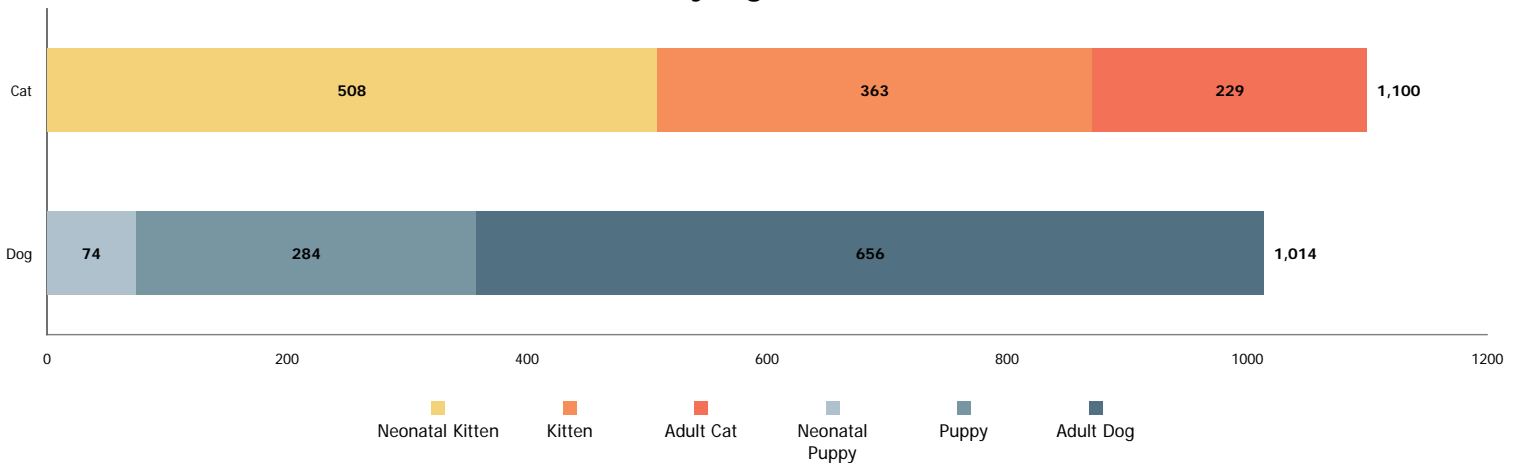

Austin Animal Center Monthly Report June 2015

Fiscal Year 2015

Austin Animal Center June 2015 Intakes

	 Neonatal Kitten	 Kitten	 Adult Cat	 Neonatal Puppy	 Puppy	 Adult Dog	Total
Born in	4	0	0	14	0	0	18
Owner Surrender	11	67	40	17	48	122	305
Public Assistance	4	1	10	1	16	86	118
Request for Euthanasia	0	0	1	0	1	4	6
Stray	489	295	178	42	219	444	1,667
Total	508	363	229	74	284	656	2,114

Intakes by Intake Type

■ Born in
 ■ Owner Surrender
 ■ Public Assistance
 ■ Request for Euthanasia
 ■ Stray

Age Breakdown

Neonatal

  under 6 weeks old

Kitten/Puppy

  6 weeks to under 1 year old

Adult

  at least 1 year old

Intakes by Age Breakdown

Austin Animal Center June 2013 to 2015 Intakes

	2013			2014			2015		
	Cat	Dog	Total	Cat	Dog	Total	Cat	Dog	Total
Born in	3	3	6	0	2	2	4	14	18
Owner Surrender	199	205	404	131	167	298	118	187	305
Public Assistance	12	71	83	18	79	97	15	103	118
Request for Euthanasia	0	2	2	3	5	8	1	5	6
Stray	730	573	1,303	669	625	1,294	962	705	1,667
Total	944	854	1,798	821	878	1,699	1,100	1,014	2,114

Outcomes by Outcome Type

Age Breakdown

Neonatal

  under 6 weeks old

Kitten/Puppy

  6 weeks to under 1 year old

Adult

  at least 1 year old