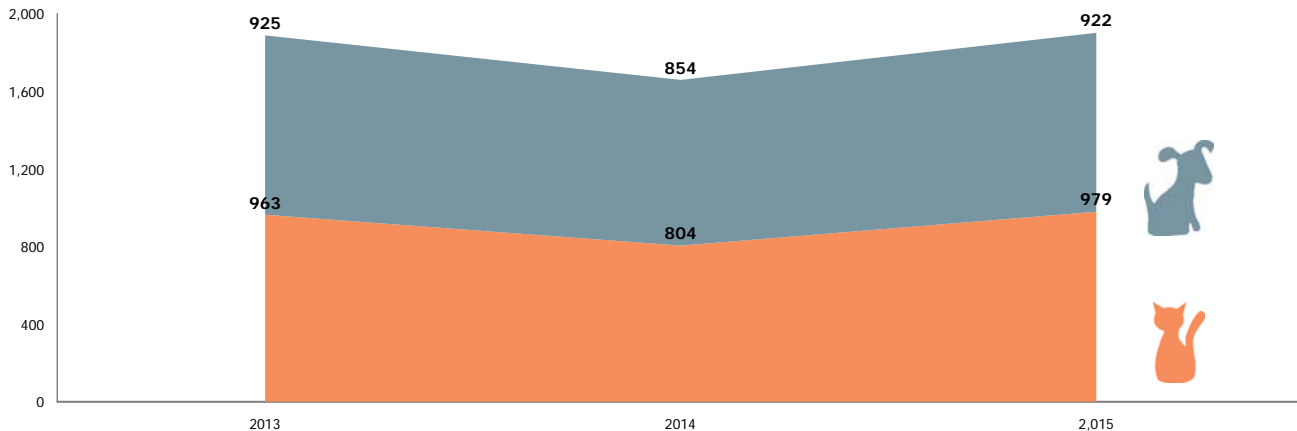

Outcomes by Outcome Type

Age Breakdown

Neonatal

  under 6 weeks old

Kitten/Puppy

  6 weeks to under 1 year old

Adult

  at least 1 year old

Outcomes by Age Breakdown

Austin Animal Center June 2013 to 2015 Outcomes

	2013			2014			2015		
	Cat	Dog	Total	Cat	Dog	Total	Cat	Dog	Total
Adoption	442	423	865	301	354	655	316	390	706
Deceased	7	2	9	11	2	13	25	4	29
Humane Euthanasia	67	50	117	49	50	99	83	45	128
Missing	0	0	0	0	0	0	0	3	3
RTO	26	187	213	29	225	254	26	262	288
Transfer	421	263	684	414	223	637	529	218	747
Total	963	925	1,888	804	854	1,658	979	922	1,901

Yearly June Outcomes by Outcome Type

Yearly June Outcomes by Animal Type

Total Live Release Rates

Live Release Rates by Age Breakdown

Yearly June Live Release Rates Compared