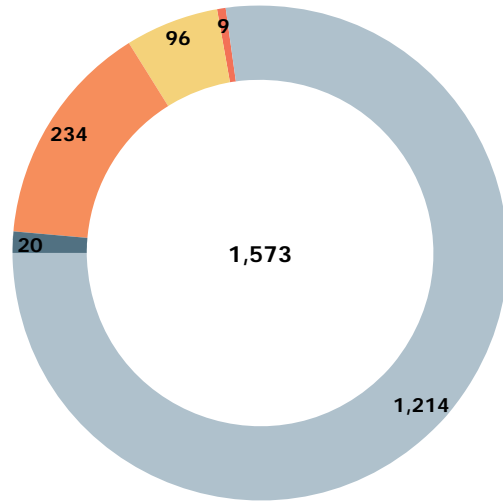

Austin Animal Center July 2015 Intakes

	Neonatal Kitten	Kitten	Adult Cat	Neonatal Puppy	Puppy	Adult Dog	Total
Born in	13	0	0	6	0	1	20
Owner Surrender	4	51	61	1	23	94	234
Public Assistance	1	1	11	0	6	77	96
Request for Euthanasia	0	0	1	0	0	8	9
Stray	203	274	158	26	167	386	1,214
Total	221	326	231	33	196	566	1,573

Intakes by Intake Type