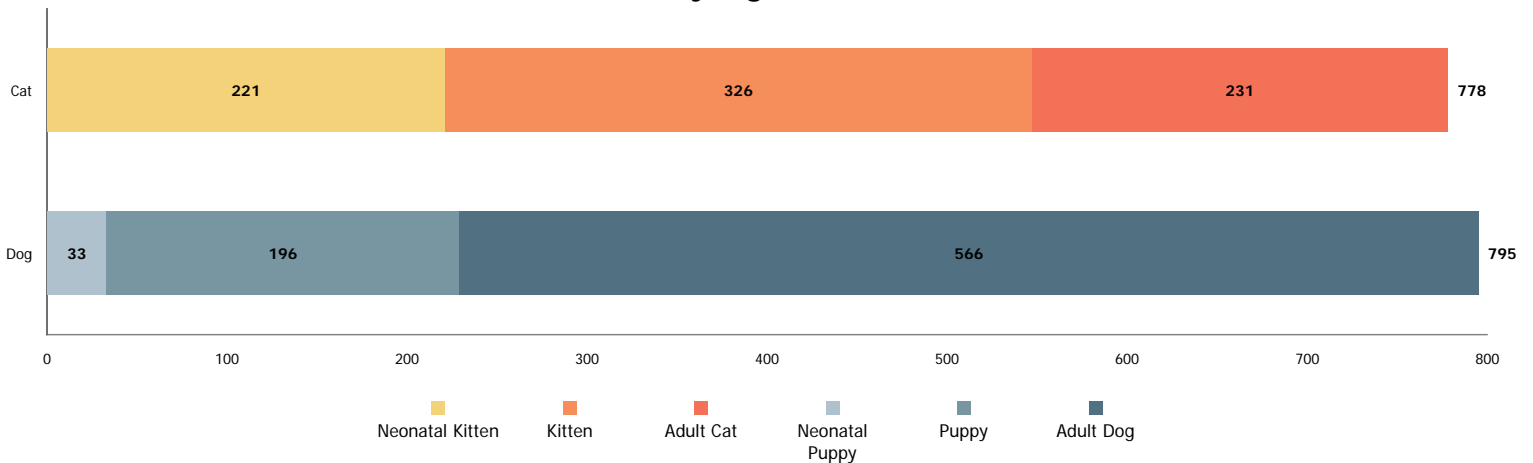

### Age Breakdown

#### Neonatal

  under 6 weeks old

#### Kitten/Puppy

  6 weeks to under 1 year old

### Intakes by Age Breakdown