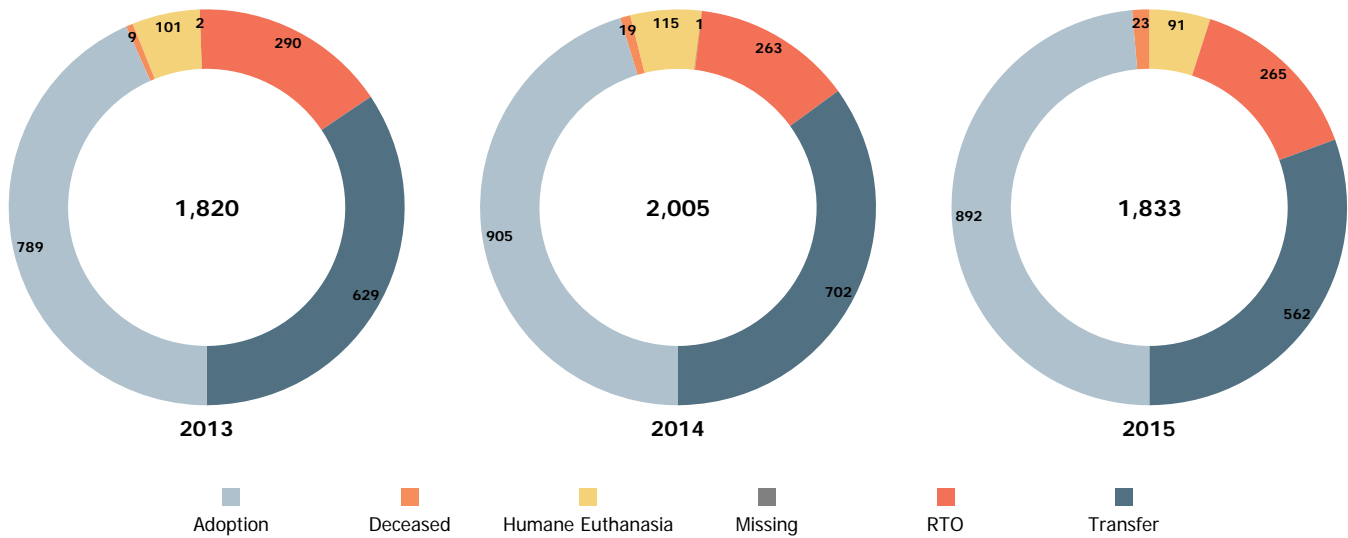

Austin Animal Center July 2013 to 2015 Outcomes

	2013			2014			2015		
	Cat	Dog	Total	Cat	Dog	Total	Cat	Dog	Total
Adoption	401	388	789	459	446	905	513	379	892
Deceased	8	1	9	17	2	19	18	5	23
Humane Euthanasia	52	49	101	48	67	115	50	41	91
Missing	1	1	2	1	0	1	0	0	0
RTO	31	259	290	20	243	263	28	237	265
Transfer	393	236	629	501	201	702	364	198	562
Total	886	934	1,820	1,046	959	2,005	973	860	1,833

Yearly July Outcomes by Outcome Type