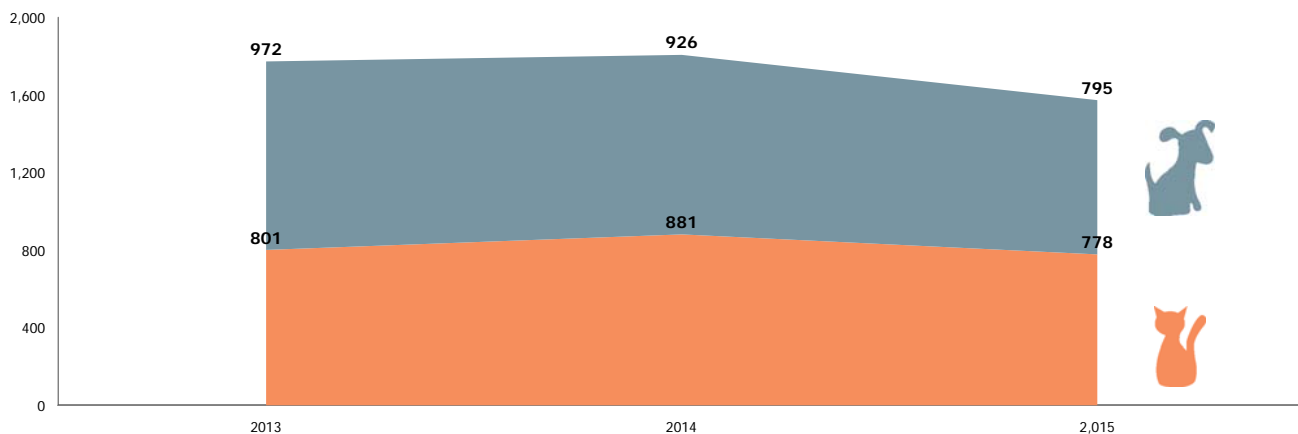

### Intakes by Age Breakdown

# Austin Animal Center July 2013 to 2015 Intakes

	2013			2014			2015		
	Cat	Dog	Total	Cat	Dog	Total	Cat	Dog	Total
<b>Born in</b>	14	0	<b>14</b>	5	3	<b>8</b>	13	7	<b>20</b>
<b>Owner Surrender</b>	186	213	<b>399</b>	99	157	<b>256</b>	116	118	<b>234</b>
<b>Public Assistance</b>	8	78	<b>86</b>	83	87	<b>170</b>	13	83	<b>96</b>
<b>Request for Euthanasia</b>	0	2	<b>2</b>	3	8	<b>11</b>	1	8	<b>9</b>
<b>Stray</b>	593	679	<b>1,272</b>	691	671	<b>1,362</b>	635	579	<b>1,214</b>
<b>Total</b>	<b>801</b>	<b>972</b>	<b>1,773</b>	<b>881</b>	<b>926</b>	<b>1,807</b>	<b>778</b>	<b>795</b>	<b>1,573</b>

### Yearly July Intakes by Intake Type

### Yearly July Intakes by Animal Type