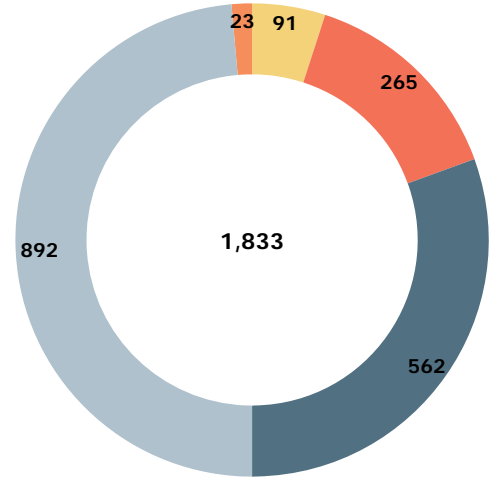

Austin Animal Center July 2015 Outcomes

	Neonatal Kitten	Kitten	Adult Cat	Neonatal Puppy	Puppy	Adult Dog	Total
Adoption	0	450	63	0	138	241	892
Deceased	8	7	3	1	1	3	23
Humane Euthanasia	7	20	23	1	5	35	91
RTO	2	3	23	0	24	213	265
Transfer	114	143	107	6	63	129	562
Total	131	623	219	8	231	621	1,833

Outcomes by Outcome Type