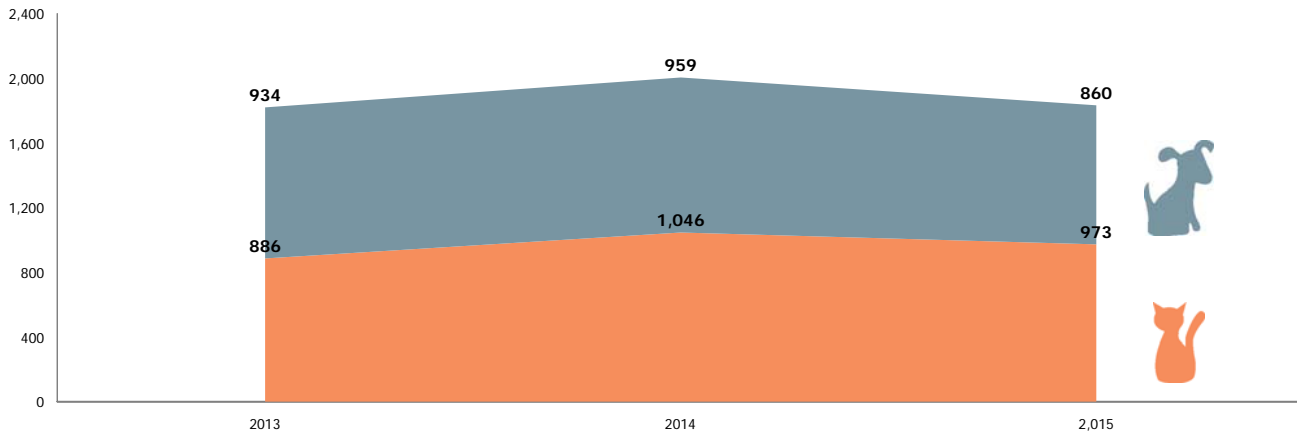

### Age Breakdown

- Neonatal**  
  under 6 weeks old
- Kitten/Puppy**  
  6 weeks to under 1 year old
- Adult**  
  at least 1 year old

Outcomes by Age Breakdown

# Austin Animal Center July 2013 to 2015 Outcomes

	2013			2014			2015		
	Cat	Dog	Total	Cat	Dog	Total	Cat	Dog	Total
<b>Adoption</b>	401	388	<b>789</b>	459	446	<b>905</b>	513	379	<b>892</b>
<b>Deceased</b>	8	1	<b>9</b>	17	2	<b>19</b>	18	5	<b>23</b>
<b>Humane Euthanasia</b>	52	49	<b>101</b>	48	67	<b>115</b>	50	41	<b>91</b>
<b>Missing</b>	1	1	<b>2</b>	1	0	<b>1</b>	0	0	<b>0</b>
<b>RTO</b>	31	259	<b>290</b>	20	243	<b>263</b>	28	237	<b>265</b>
<b>Transfer</b>	393	236	<b>629</b>	501	201	<b>702</b>	364	198	<b>562</b>
<b>Total</b>	<b>886</b>	<b>934</b>	<b>1,820</b>	<b>1,046</b>	<b>959</b>	<b>2,005</b>	<b>973</b>	<b>860</b>	<b>1,833</b>

Yearly July Outcomes by Outcome Type

Yearly July Outcomes by Animal Type

## Total Live Release Rates