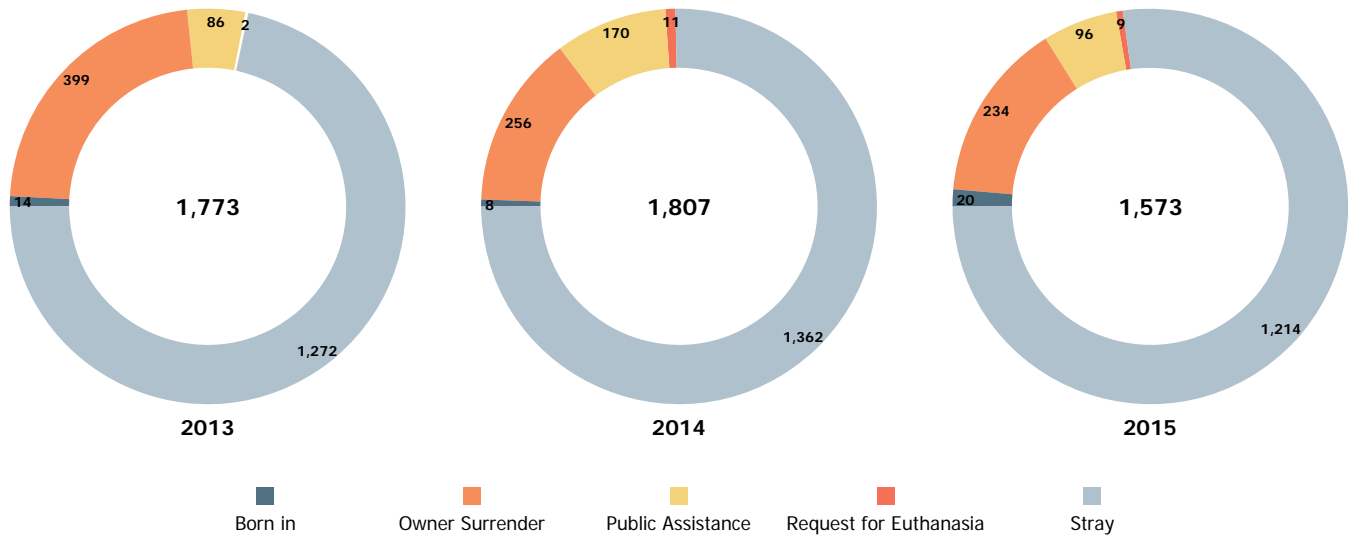

#### Adult

  at least 1 year old

### Intakes by Age Breakdown

# Austin Animal Center July 2013 to 2015 Intakes

	2013			2014			2015		
	Cat	Dog	Total	Cat	Dog	Total	Cat	Dog	Total
<b>Born in</b>	14	0	<b>14</b>	5	3	<b>8</b>	13	7	<b>20</b>
<b>Owner Surrender</b>	186	213	<b>399</b>	99	157	<b>256</b>	116	118	<b>234</b>
<b>Public Assistance</b>	8	78	<b>86</b>	83	87	<b>170</b>	13	83	<b>96</b>
<b>Request for Euthanasia</b>	0	2	<b>2</b>	3	8	<b>11</b>	1	8	<b>9</b>
<b>Stray</b>	593	679	<b>1,272</b>	691	671	<b>1,362</b>	635	579	<b>1,214</b>
<b>Total</b>	<b>801</b>	<b>972</b>	<b>1,773</b>	<b>881</b>	<b>926</b>	<b>1,807</b>	<b>778</b>	<b>795</b>	<b>1,573</b>

### Yearly July Intakes by Intake Type