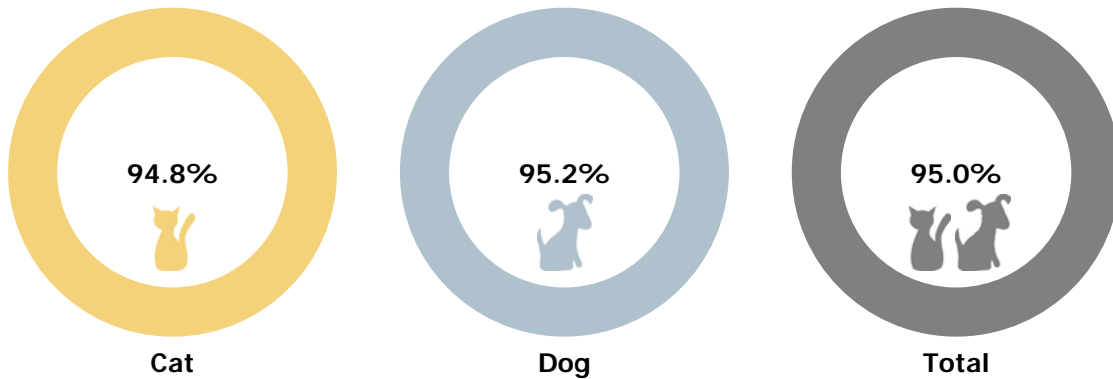

### Age Breakdown

- Neonatal**  
  under 6 weeks old
- Kitten/Puppy**  
  6 weeks to under 1 year old
- Adult**  
  at least 1 year old

Outcomes by Age Breakdown

# Austin Animal Center July 2013 to 2015 Outcomes

	2013			2014			2015		
	Cat	Dog	Total	Cat	Dog	Total	Cat	Dog	Total
<b>Adoption</b>	401	388	<b>789</b>	459	446	<b>905</b>	513	379	<b>892</b>
<b>Deceased</b>	8	1	<b>9</b>	17	2	<b>19</b>	18	5	<b>23</b>
<b>Humane Euthanasia</b>	52	49	<b>101</b>	48	67	<b>115</b>	50	41	<b>91</b>
<b>Missing</b>	1	1	<b>2</b>	1	0	<b>1</b>	0	0	<b>0</b>
<b>RTO</b>	31	259	<b>290</b>	20	243	<b>263</b>	28	237	<b>265</b>
<b>Transfer</b>	393	236	<b>629</b>	501	201	<b>702</b>	364	198	<b>562</b>
<b>Total</b>	<b>886</b>	<b>934</b>	<b>1,820</b>	<b>1,046</b>	<b>959</b>	<b>2,005</b>	<b>973</b>	<b>860</b>	<b>1,833</b>

Yearly July Outcomes by Outcome Type

Yearly July Outcomes by Animal Type

## Total Live Release Rates