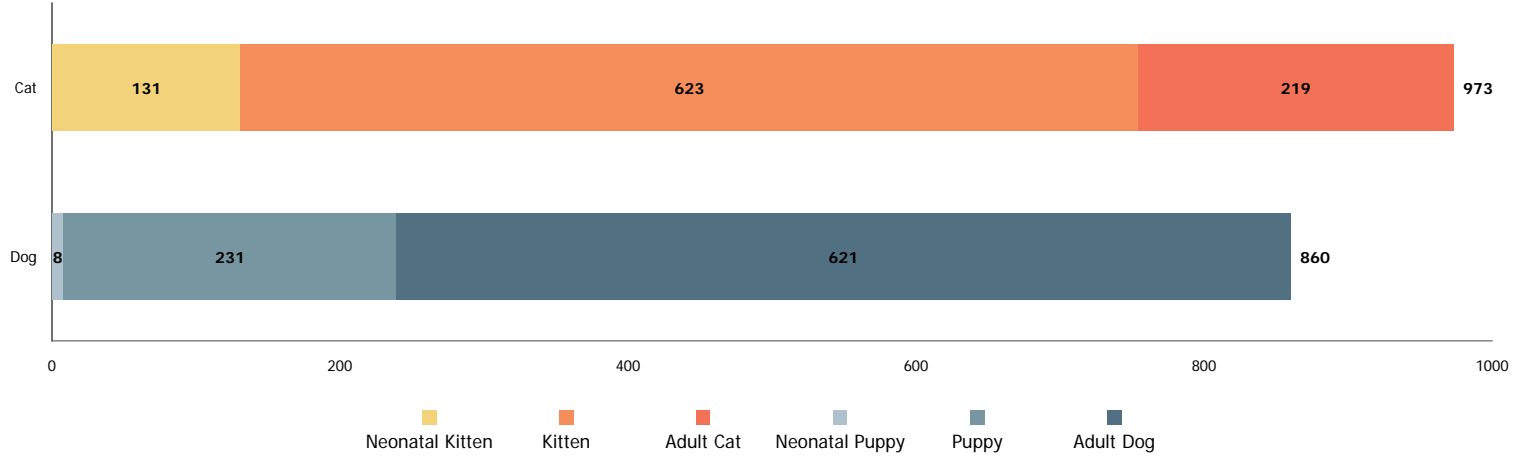

### Yearly July Intakes by Animal Type

# Austin Animal Center July 2015 Outcomes

	 Neonatal Kitten	 Kitten	 Adult Cat	 Neonatal Puppy	 Puppy	 Adult Dog	Total
<b>Adoption</b>	0	450	63	0	138	241	<b>892</b>
<b>Deceased</b>	8	7	3	1	1	3	<b>23</b>
<b>Humane Euthanasia</b>	7	20	23	1	5	35	<b>91</b>
<b>RTO</b>	2	3	23	0	24	213	<b>265</b>
<b>Transfer</b>	114	143	107	6	63	129	<b>562</b>
<b>Total</b>	<b>131</b>	<b>623</b>	<b>219</b>	<b>8</b>	<b>231</b>	<b>621</b>	<b>1,833</b>

Outcomes by Outcome Type

■ Adoption    
 ■ Deceased    
 ■ Humane Euthanasia    
 ■ RTO    
 ■ Transfer

### Age Breakdown

- Neonatal**  
  under 6 weeks old
- Kitten/Puppy**  
  6 weeks to under 1 year old
- Adult**  
  at least 1 year old

Outcomes by Age Breakdown