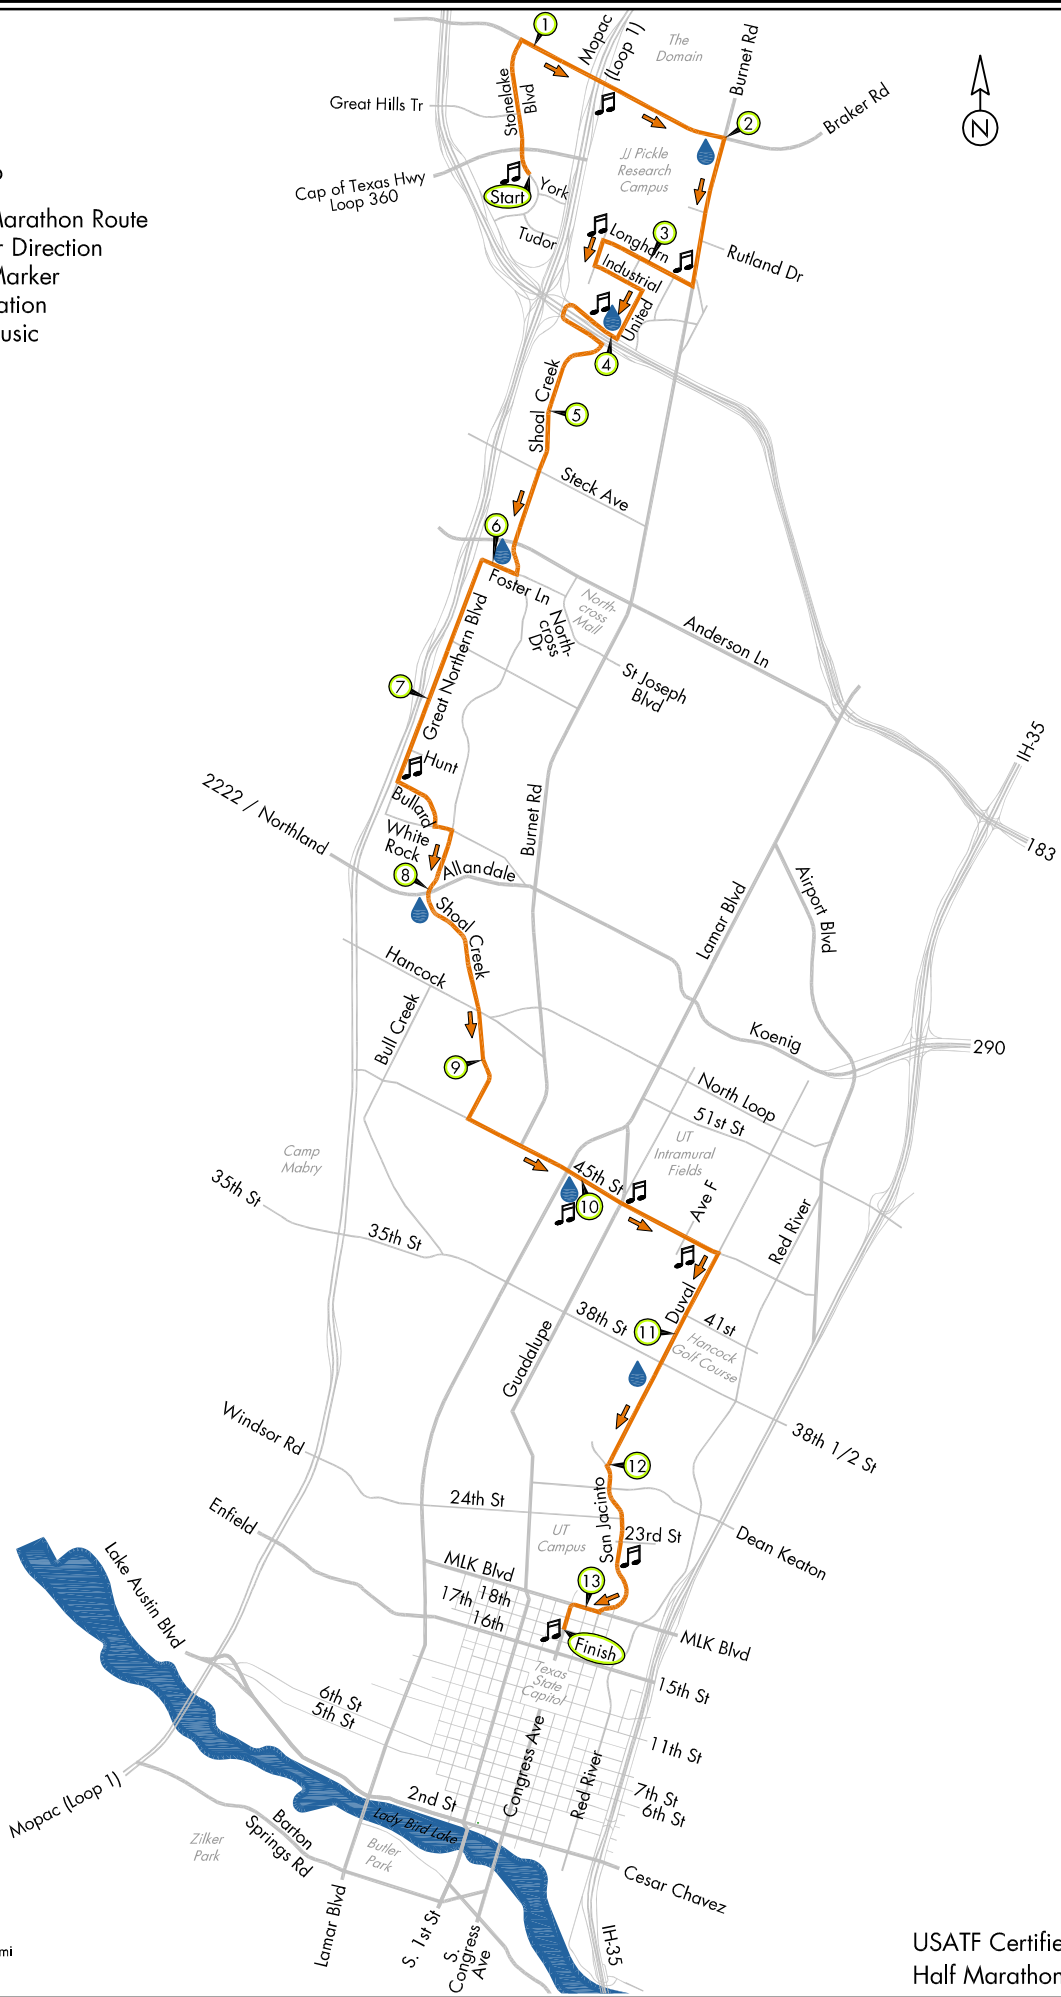

Austin, Texas
January 24, 2016

- Half Marathon Route
- Runner Direction
- Mile Marker
- Aid Station
- Live Music

USATF Certified Course:
Half Marathon - TX11169ETM