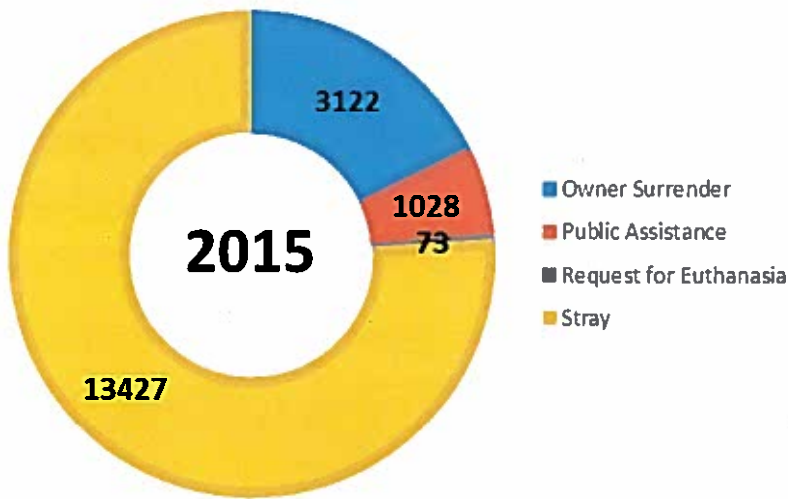

2016 Calendar Year Report

Austin Animal Center Calendar 2016 Intakes

	Neonatal Kitten	Kitten	Adult Cat	Neonatal Puppy	Puppy	Adult Dog	Total
Owner Surrender	75	415	856	88	267	1562	3263
Public Assistance	7	16	116	13	21	410	583
Request for Euthanasia	0	0	7	0	1	14	22
Stray	2067	1352	1650	273	1177	5569	12088
Total	2149	1783	2629	374	1466	7555	15956

Neonatal: 6 weeks & under
Puppy/Kitten: 6 weeks-12 months
Adult: 1 year+

■ Owner Surrender
 ■ Public Assistance
 ■ Request for Euthanasia
 ■ Stray

Intakes by Age Breakdown

Austin Animal Center Calendar Comparison Intakes

	2015			2016		
	CAT	DOG	TOTAL	CAT	DOG	TOTAL
Owner Surrender	1247	1875	3122	1346	1917	3263
Public Assistance	130	989	1028	139	444	583
Request for Euthanasia	14	59	73	7	15	22
Stray	6034	7393	13427	5069	7019	12088
Total	7445	10225	17700	6561	9395	15956