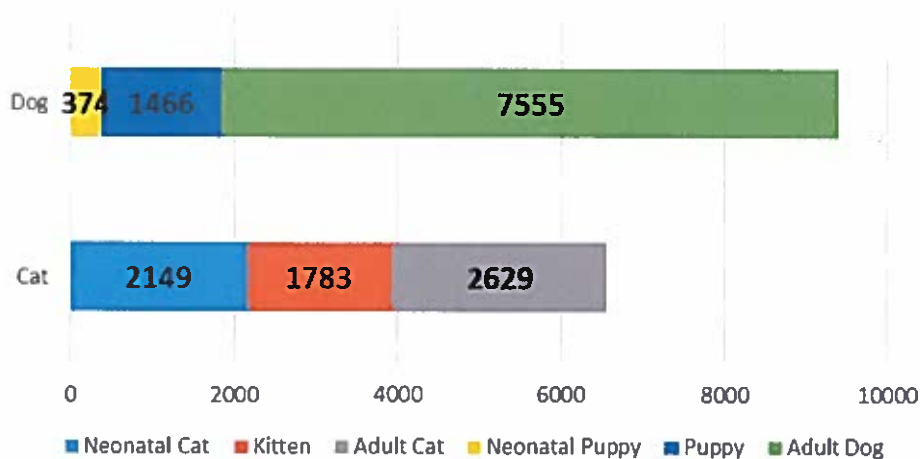

2016 Calendar Year Report

Austin Animal Center Calendar 2016 Intakes

	Neonatal Kitten	Kitten	Adult Cat	Neonatal Puppy	Puppy	Adult Dog	Total
Owner Surrender	75	415	856	88	267	1562	3263
Public Assistance	7	16	116	13	21	410	583
Request for Euthanasia	0	0	7	0	1	14	22
Stray	2067	1352	1650	273	1177	5569	12088
Total	2149	1783	2629	374	1466	7555	15956

Neonatal: 6 weeks & under
Puppy/Kitten: 6 weeks-12 months
Adult: 1 year+

■ Owner Surrender
 ■ Public Assistance
 ■ Request for Euthanasia
 ■ Stray

Intakes by Age Breakdown

Austin Animal Center Calendar Comparison Intakes

	2015			2016		
	CAT	DOG	TOTAL	CAT	DOG	TOTAL
Owner Surrender	1247	1875	3122	1346	1917	3263
Public Assistance	130	989	1028	139	444	583
Request for Euthanasia	14	59	73	7	15	22
Stray	6034	7393	13427	5069	7019	12088
Total	7445	10225	17700	6561	9395	15956