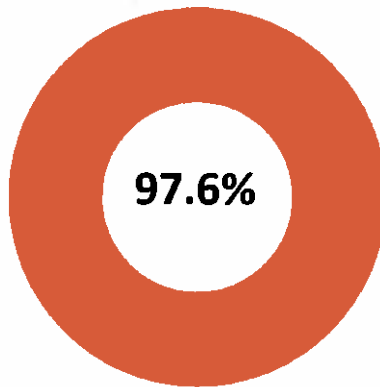

Austin Animal Center Calendar 2016 Live Outcomes

■ Dog

Live Release Rates by Age Breakdown

Yearly Live Release Rates Compared