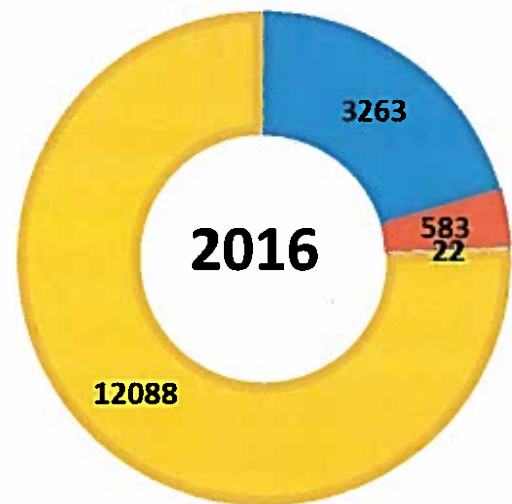

2016 Calendar Year Report

Austin Animal Center Calendar 2016 Intakes

	Neonatal Kitten	Kitten	Adult Cat	Neonatal Puppy	Puppy	Adult Dog	Total
Owner Surrender	75	415	856	88	267	1562	3263
Public Assistance	7	16	116	13	21	410	583
Request for Euthanasia	0	0	7	0	1	14	22
Stray	2067	1352	1650	273	1177	5569	12088
Total	2149	1783	2629	374	1466	7555	15956

Neonatal: 6 weeks & under
Puppy/Kitten: 6 weeks-12 months
Adult: 1 year+

■ Owner Surrender
 ■ Public Assistance
 ■ Request for Euthanasia
 ■ Stray

Intakes by Age Breakdown

Austin Animal Center Calendar Comparison Intakes

	2015			2016		
	CAT	DOG	TOTAL	CAT	DOG	TOTAL
Owner Surrender	1247	1875	3122	1346	1917	3263
Public Assistance	130	989	1028	139	444	583
Request for Euthanasia	14	59	73	7	15	22
Stray	6034	7393	13427	5069	7019	12088
Total	7445	10225	17700	6561	9395	15956