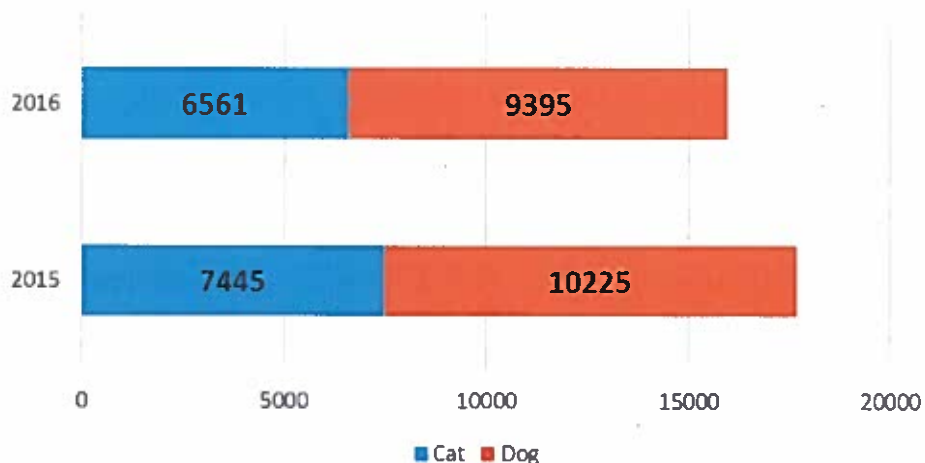

Intakes by Animal Type