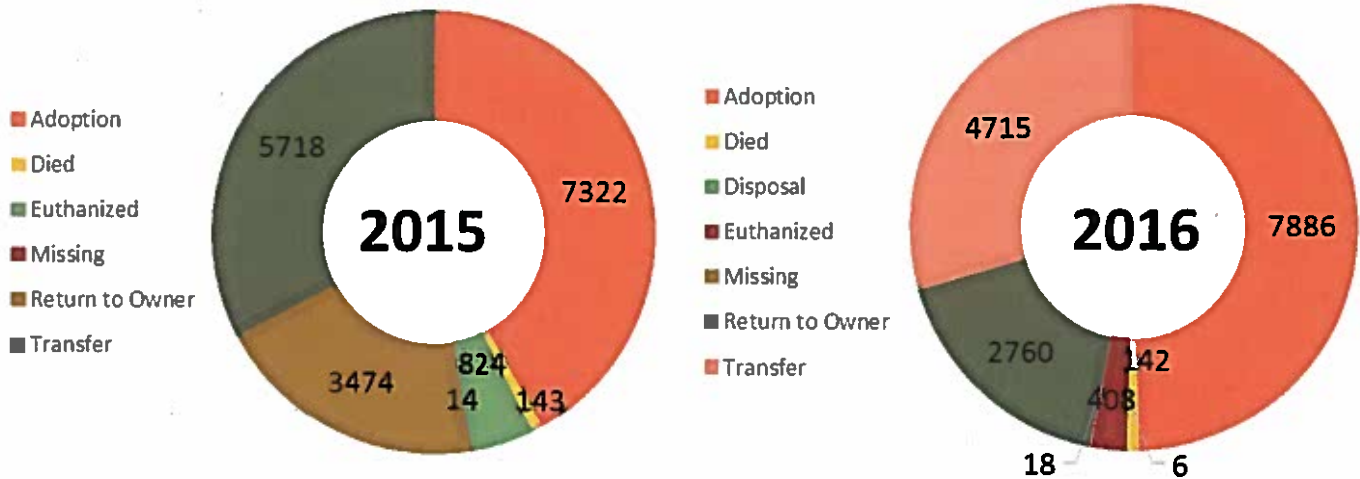

Austin Animal Center Calendar Comparison Outcomes

	2015			2016		
	CAT	DOG	TOTAL	CAT	DOG	TOTAL
Adoption	2868	4454	7322	3095	4791	7886
Died	112	31	143	101	41	142
Euthanized	415	409	824	235	173	408
Missing	7	7	14	14	4	18
Disposal	0	0	0	3	3	6
Return to Owner	340	3134	3474	262	2498	2760
Transfer	3558	2160	5718	2823	1892	4715
Total	7301	10197	17498	6533	9402	15935