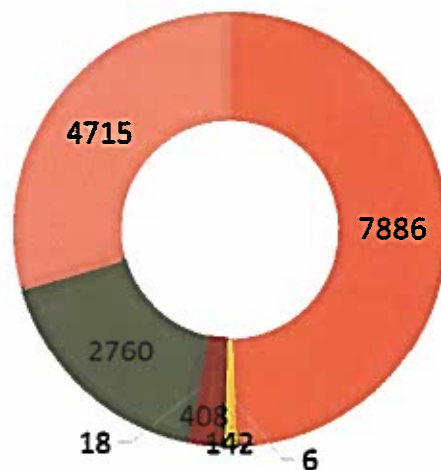

2016 Calendar Year Report

Austin Animal Center Calendar 2016 Intakes

	Neonatal Kitten	Kitten	Adult Cat	Neonatal Puppy	Puppy	Adult Dog	Total
Owner Surrender	75	415	856	88	267	1562	3263
Public Assistance	7	16	116	13	21	410	583
Request for Euthanasia	0	0	7	0	1	14	22
Stray	2067	1352	1650	273	1177	5569	12088
Total	2149	1783	2629	374	1466	7555	15956

Neonatal: 6 weeks & under
Puppy/Kitten: 6 weeks-12 months
Adult: 1 year+

■ Owner Surrender
 ■ Public Assistance
 ■ Request for Euthanasia
 ■ Stray

Intakes by Age Breakdown

Austin Animal Center Calendar Comparison Intakes

	2015			2016		
	CAT	DOG	TOTAL	CAT	DOG	TOTAL
Owner Surrender	1247	1875	3122	1346	1917	3263
Public Assistance	130	989	1028	139	444	583
Request for Euthanasia	14	59	73	7	15	22
Stray	6034	7393	13427	5069	7019	12088
Total	7445	10225	17700	6561	9395	15956

Intakes by Animal Type

Austin Animal Center Calendar 2016 Outcomes

	Neonatal Kitten	Kitten	Adult Cat	Neonatal Puppy	Puppy	Adult Dog	Total
Adoption	801	1294	1000	197	977	3615	7886
Died	56	14	31	13	8	20	142
Disposal	1	0	2	0	1	2	6
Euthanized	55	36	144	3	13	157	408
Missing	6	4	4	0	0	4	18
Return to Owner	0	19	243	8	101	2389	2760
Transfer	1240	396	1187	171	361	1360	4715
Total	2159	1763	2611	392	1461	7549	15935