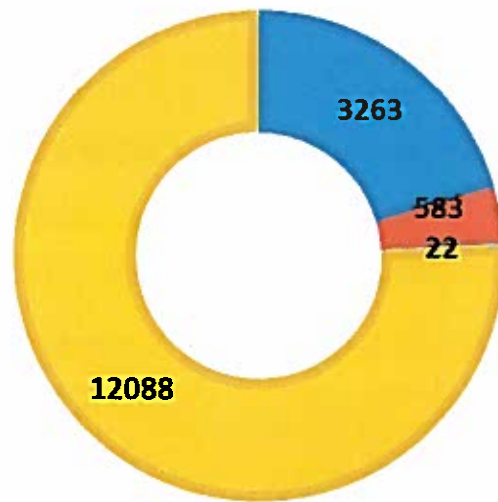

2016 Calendar Year Report

Austin Animal Center Calendar 2016 Intakes

	Neonatal Kitten	Kitten	Adult Cat	Neonatal Puppy	Puppy	Adult Dog	Total
Owner Surrender	75	415	856	88	267	1562	3263
Public Assistance	7	16	116	13	21	410	583
Request for Euthanasia	0	0	7	0	1	14	22
Stray	2067	1352	1650	273	1177	5569	12088
Total	2149	1783	2629	374	1466	7555	15956

Neonatal: 6 weeks & under
Puppy/Kitten: 6 weeks-12 months
Adult: 1 year+

■ Owner Surrender
 ■ Public Assistance
 ■ Request for Euthanasia
 ■ Stray

Intakes by Age Breakdown

Austin Animal Center Calendar Comparison Intakes

	2015			2016		
	CAT	DOG	TOTAL	CAT	DOG	TOTAL
Owner Surrender	1247	1875	3122	1346	1917	3263
Public Assistance	130	989	1028	139	444	583
Request for Euthanasia	14	59	73	7	15	22
Stray	6034	7393	13427	5069	7019	12088
Total	7445	10225	17700	6561	9395	15956