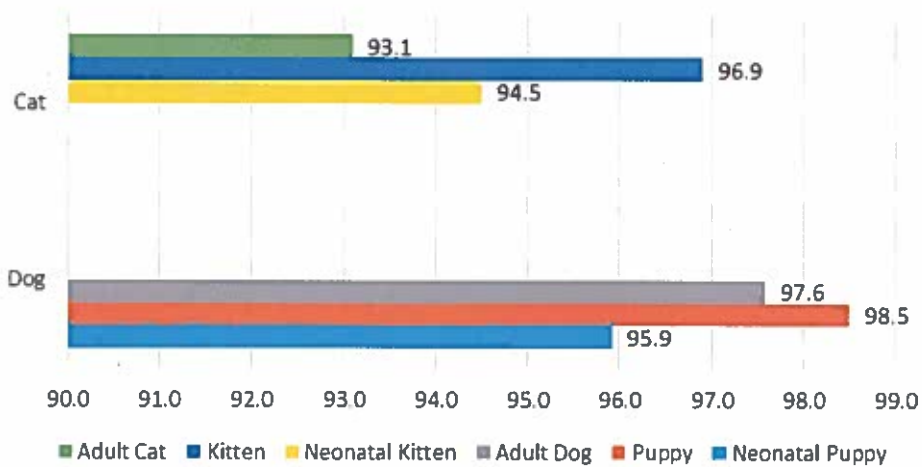

	2015			2016		
	CAT	DOG	TOTAL	CAT	DOG	TOTAL
Adoption	2868	4454	7322	3095	4791	7886
Died	112	31	143	101	41	142
Euthanized	415	409	824	235	173	408
Missing	7	7	14	14	4	18
Disposal	0	0	0	3	3	6
Return to Owner	340	3134	3474	262	2498	2760
Transfer	3558	2160	5718	2823	1892	4715
Total	7301	10197	17498	6533	9402	15935

Outcomes by Animal Type

Austin Animal Center Calendar 2016 Live Outcomes

■ Cat

■ Dog

■ Total

Live Release Rates by Age Breakdown

Yearly Live Release Rates Compared