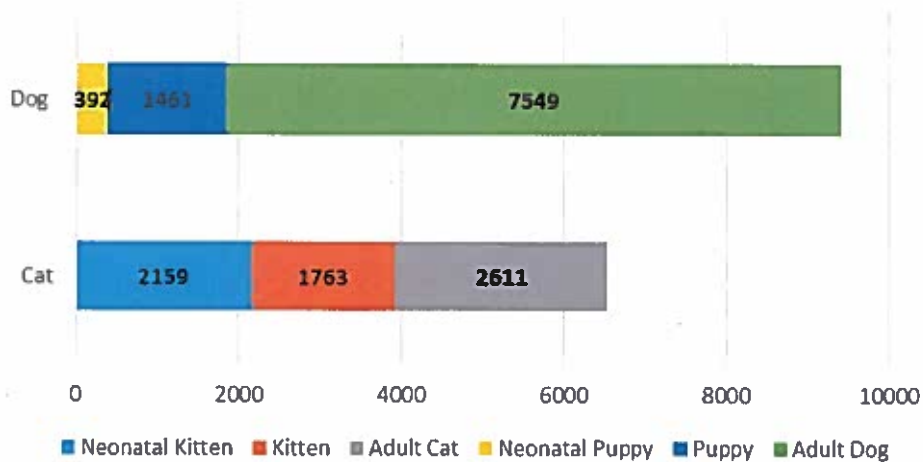

Neonatal: 6 weeks & under
Puppy/Kitten: 6 weeks-12 months
Adult: 1 year+

■ Owner Surrender
 ■ Public Assistance
 ■ Request for Euthanasia
 ■ Stray

Intakes by Age Breakdown

Austin Animal Center Calendar Comparison Intakes

	2015			2016		
	CAT	DOG	TOTAL	CAT	DOG	TOTAL
Owner Surrender	1247	1875	3122	1346	1917	3263
Public Assistance	130	989	1028	139	444	583
Request for Euthanasia	14	59	73	7	15	22
Stray	6034	7393	13427	5069	7019	12088
Total	7445	10225	17700	6561	9395	15956

Intakes by Animal Type

Austin Animal Center Calendar 2016 Outcomes

	Neonatal Kitten	Kitten	Adult Cat	Neonatal Puppy	Puppy	Adult Dog	Total
Adoption	801	1294	1000	197	977	3615	7886
Died	56	14	31	13	8	20	142
Disposal	1	0	2	0	1	2	6
Euthanized	55	36	144	3	13	157	408
Missing	6	4	4	0	0	4	18
Return to Owner	0	19	243	8	101	2389	2760
Transfer	1240	396	1187	171	361	1360	4715
Total	2159	1763	2611	392	1461	7549	15935

■ Adoption
 ■ Died
 ■ Disposal
 ■ Euthanized
 ■ Missing
 ■ Return to Owner
 ■ Transfer

Outcomes by Age Breakdown

■ Neonatal Kitten
 ■ Kitten
 ■ Adult Cat
 ■ Neonatal Puppy
 ■ Puppy
 ■ Adult Dog

Austin Animal Center Calendar Comparison Outcomes