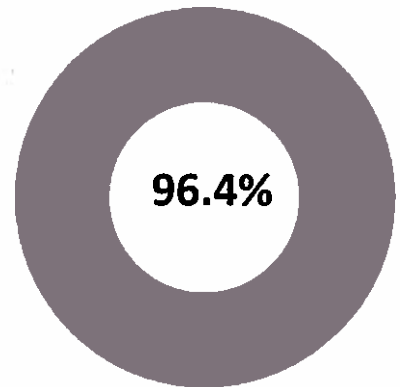

	2015			2016		
	CAT	DOG	TOTAL	CAT	DOG	TOTAL
Adoption	2868	4454	7322	3095	4791	7886
Died	112	31	143	101	41	142
Euthanized	415	409	824	235	173	408
Missing	7	7	14	14	4	18
Disposal	0	0	0	3	3	6
Return to Owner	340	3134	3474	262	2498	2760
Transfer	3558	2160	5718	2823	1892	4715
Total	7301	10197	17498	6533	9402	15935

Outcomes by Animal Type

Austin Animal Center Calendar 2016 Live Outcomes

■ Cat

■ Dog

■ Total

Live Release Rates by Age Breakdown

Yearly Live Release Rates Compared