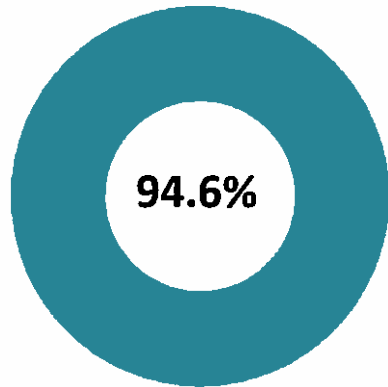

Austin Animal Center Calendar 2016 Live Outcomes

■ Cat