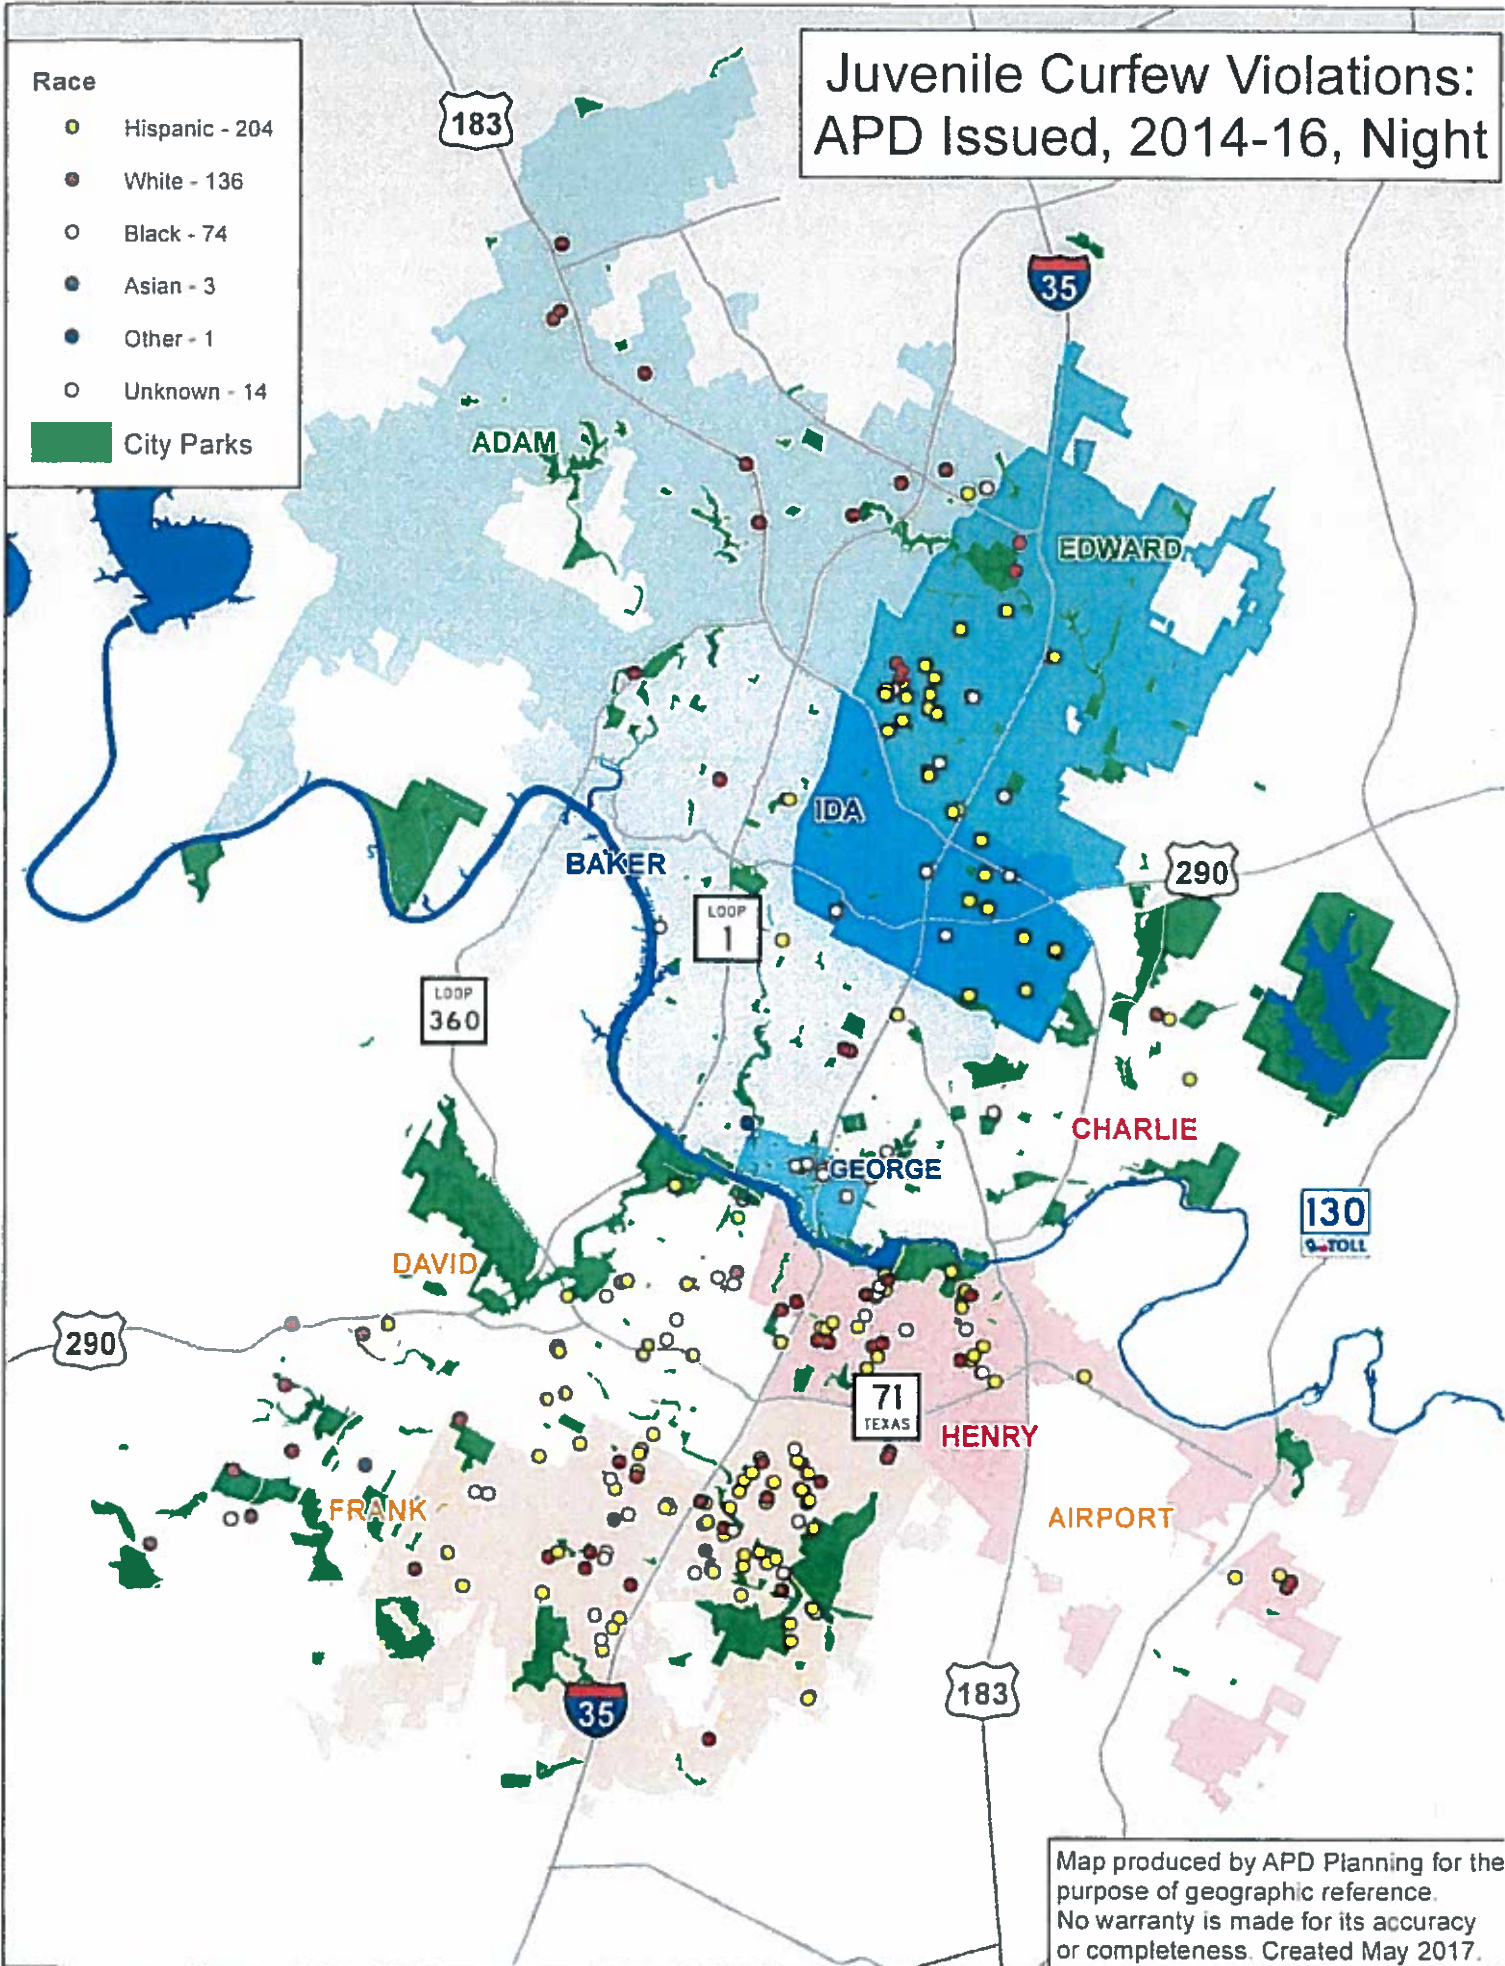

Juvenile Curfew Violations: APD Issued, 2014-16, Night

- Race**
- Hispanic - 204
 - White - 136
 - Black - 74
 - Asian - 3
 - Other - 1
 - Unknown - 14
 - City Parks

Map produced by APD Planning for the purpose of geographic reference. No warranty is made for its accuracy or completeness. Created May 2017.

Juvenile Field Observations: APD Issued, 2014-16, Night

(does not include tickets given)

- Race
- Hispanic - 380
 - White - 148
 - Black - 118
 - Asian - 8
 - Other - 4
 - Unknown - 4
- City Parks

Map produced by APD Planning for the purpose of geographic reference. No warranty is made for its accuracy or completeness. Created August 2017

Juvenile Curfew Violations:
APD Issued, 2014-16, Night
With Property Crime Hot Spot

Map produced by APD Planning for the purpose of geographic reference. No warranty is made for its accuracy or completeness. Created May 2017.

Juvenile Curfew Violations: APD Issued, 2014-16, Night With Violent Crime Hot Spot

Map produced by APD Planning for the purpose of geographic reference. No warranty is made for its accuracy or completeness. Created May 2017.