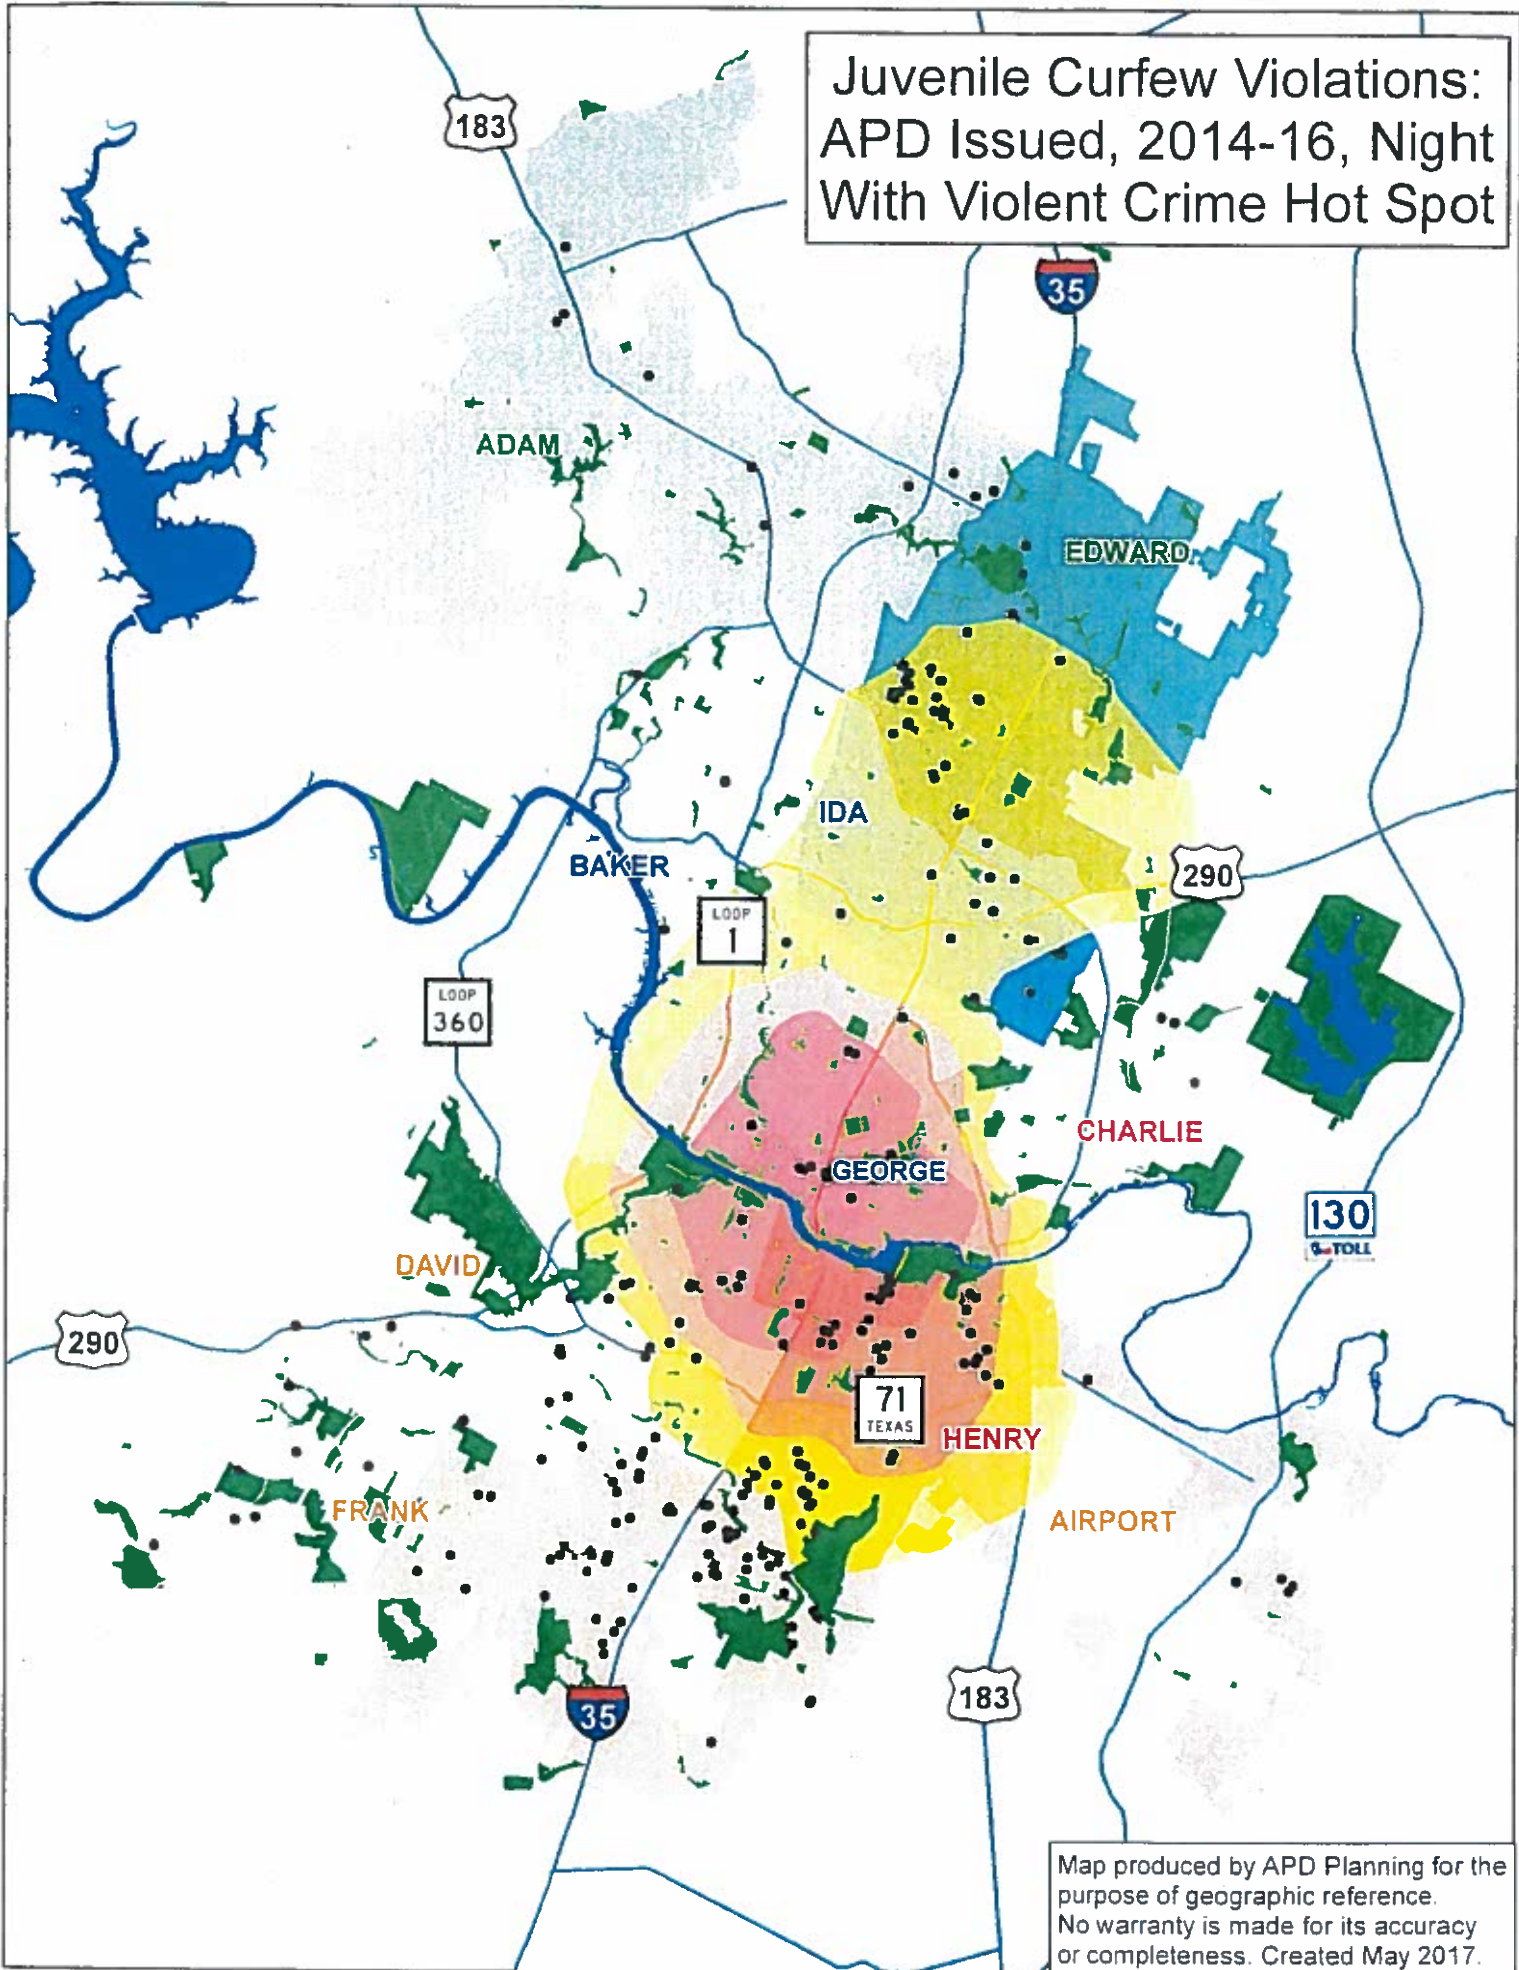

Juvenile Curfew Violations: APD Issued, 2014-16, Night

- Race**
- Hispanic - 204
 - White - 136
 - Black - 74
 - Asian - 3
 - Other - 1
 - Unknown - 14
 - City Parks

Map produced by APD Planning for the purpose of geographic reference. No warranty is made for its accuracy or completeness. Created May 2017.

Juvenile Field Observations: APD Issued, 2014-16, Night

(does not include tickets given)

- Race
- Hispanic - 380
 - White - 148
 - Black - 118
 - Asian - 8
 - Other - 4
 - Unknown - 4
- City Parks

Map produced by APD Planning for the purpose of geographic reference. No warranty is made for its accuracy or completeness. Created August 2017

Juvenile Curfew Violations:
APD Issued, 2014-16, Night
With Property Crime Hot Spot

Map produced by APD Planning for the purpose of geographic reference. No warranty is made for its accuracy or completeness. Created May 2017.

Juvenile Curfew Violations: APD Issued, 2014-16, Night With Violent Crime Hot Spot

Map produced by APD Planning for the purpose of geographic reference. No warranty is made for its accuracy or completeness. Created May 2017.