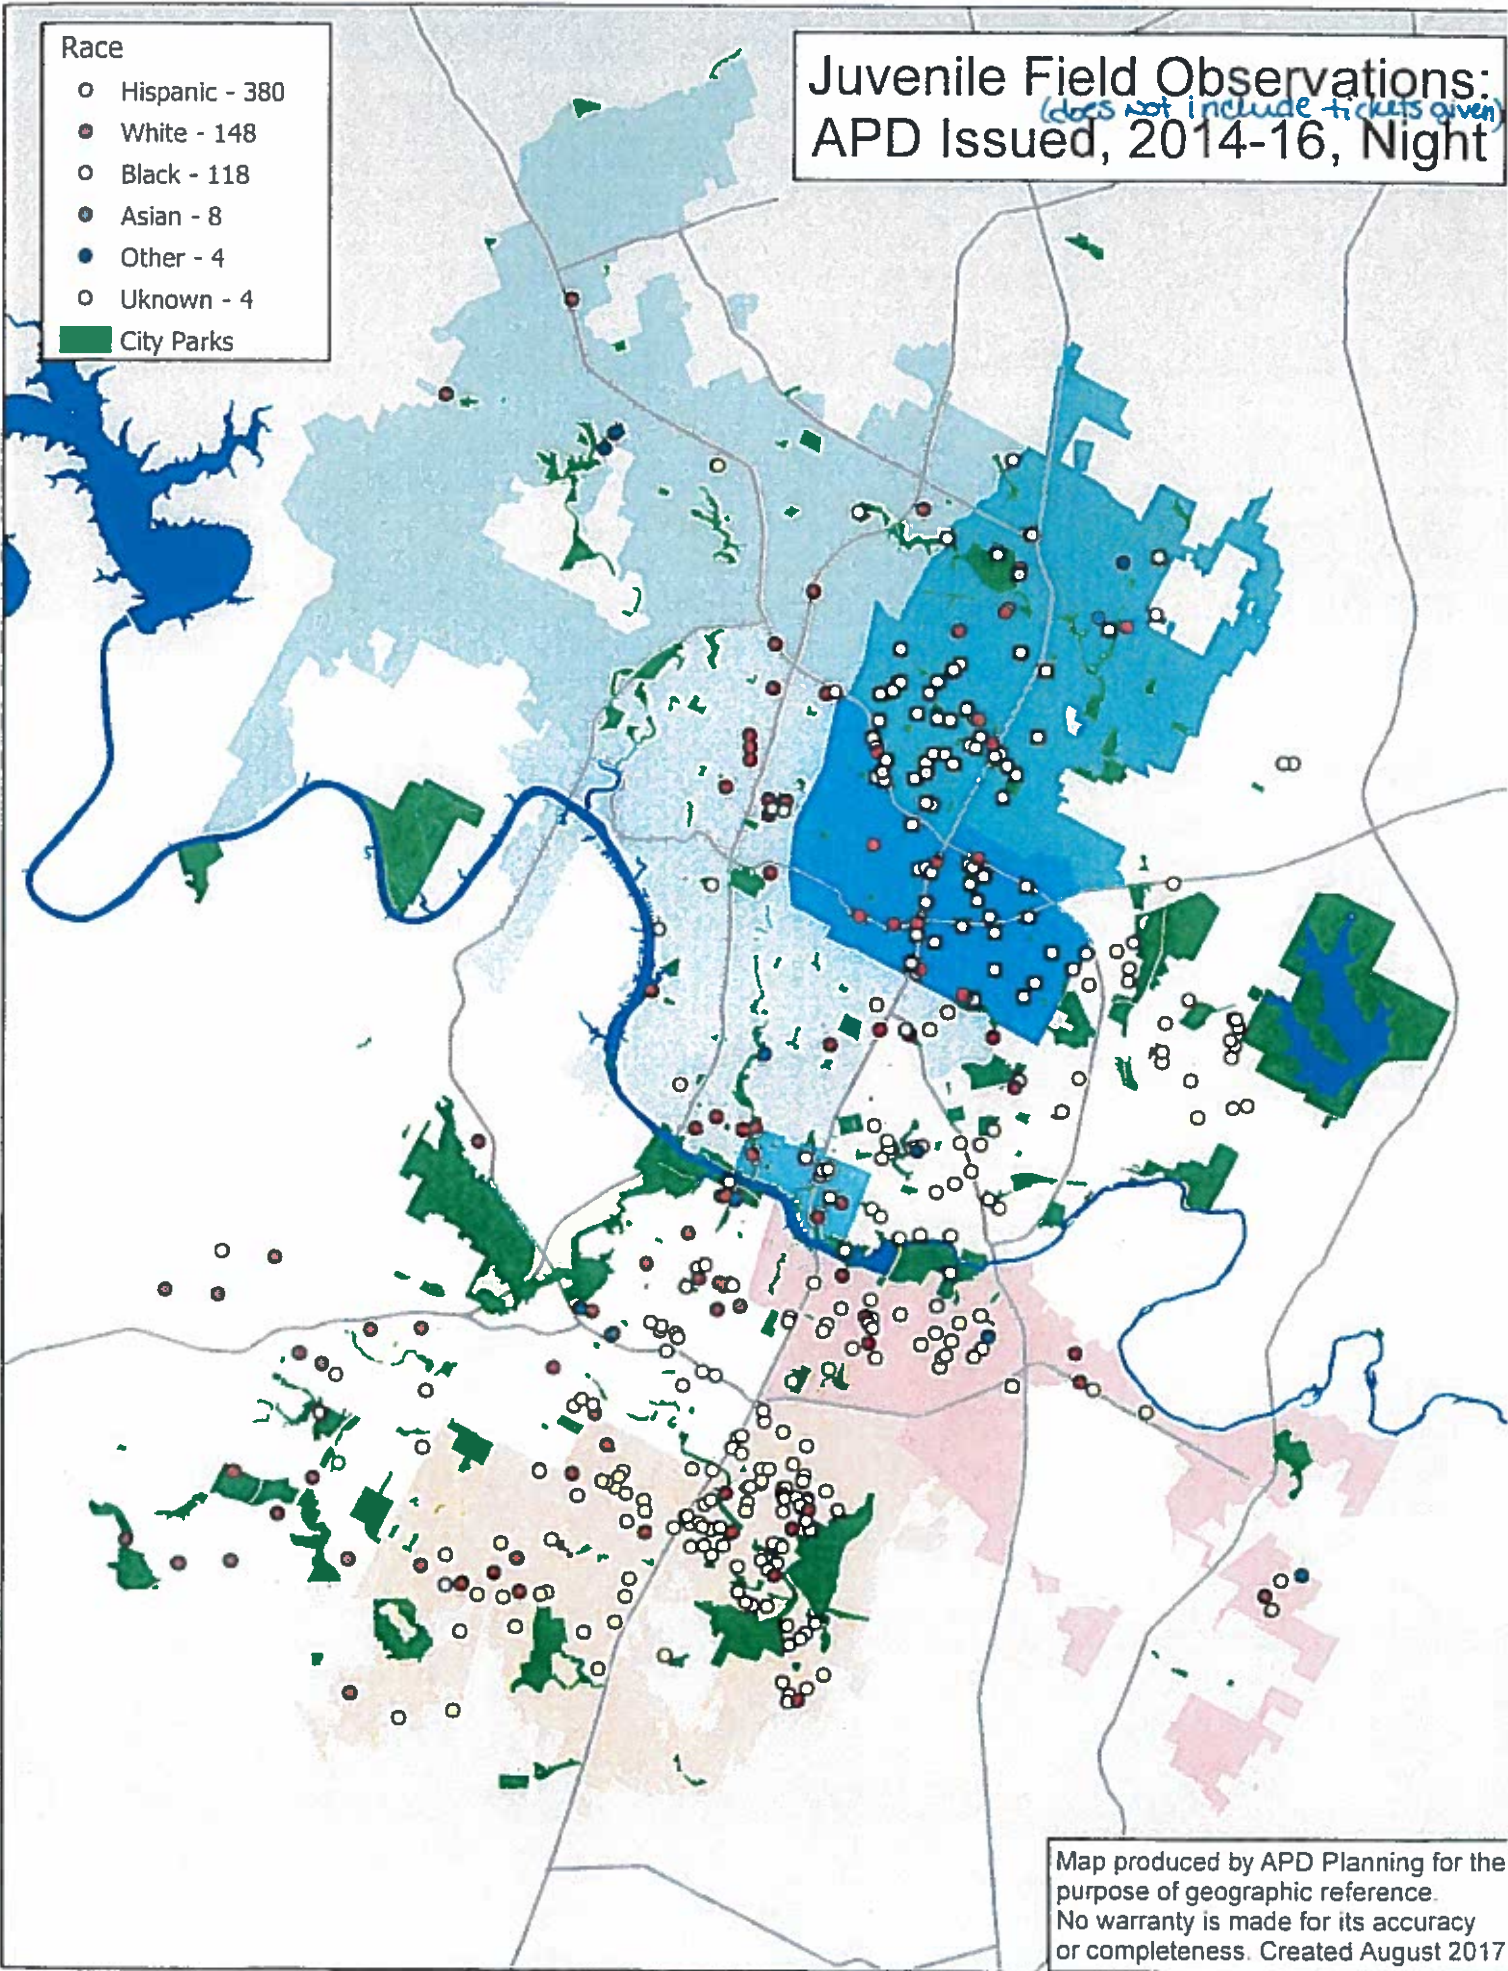

Juvenile Curfew Violations: APD Issued, 2014-16, Night

- Race**
- Hispanic - 204
 - White - 136
 - Black - 74
 - Asian - 3
 - Other - 1
 - Unknown - 14
 - City Parks

Map produced by APD Planning for the purpose of geographic reference. No warranty is made for its accuracy or completeness. Created May 2017.

Juvenile Field Observations: APD Issued, 2014-16, Night

(does not include tickets given)

- Race
- Hispanic - 380
 - White - 148
 - Black - 118
 - Asian - 8
 - Other - 4
 - Unknown - 4
- City Parks

Map produced by APD Planning for the purpose of geographic reference. No warranty is made for its accuracy or completeness. Created August 2017

Juvenile Curfew Violations:
APD Issued, 2014-16, Night
With Property Crime Hot Spot

Map produced by APD Planning for the purpose of geographic reference. No warranty is made for its accuracy or completeness. Created May 2017.

Juvenile Curfew Violations: APD Issued, 2014-16, Night With Violent Crime Hot Spot

Map produced by APD Planning for the purpose of geographic reference. No warranty is made for its accuracy or completeness. Created May 2017.