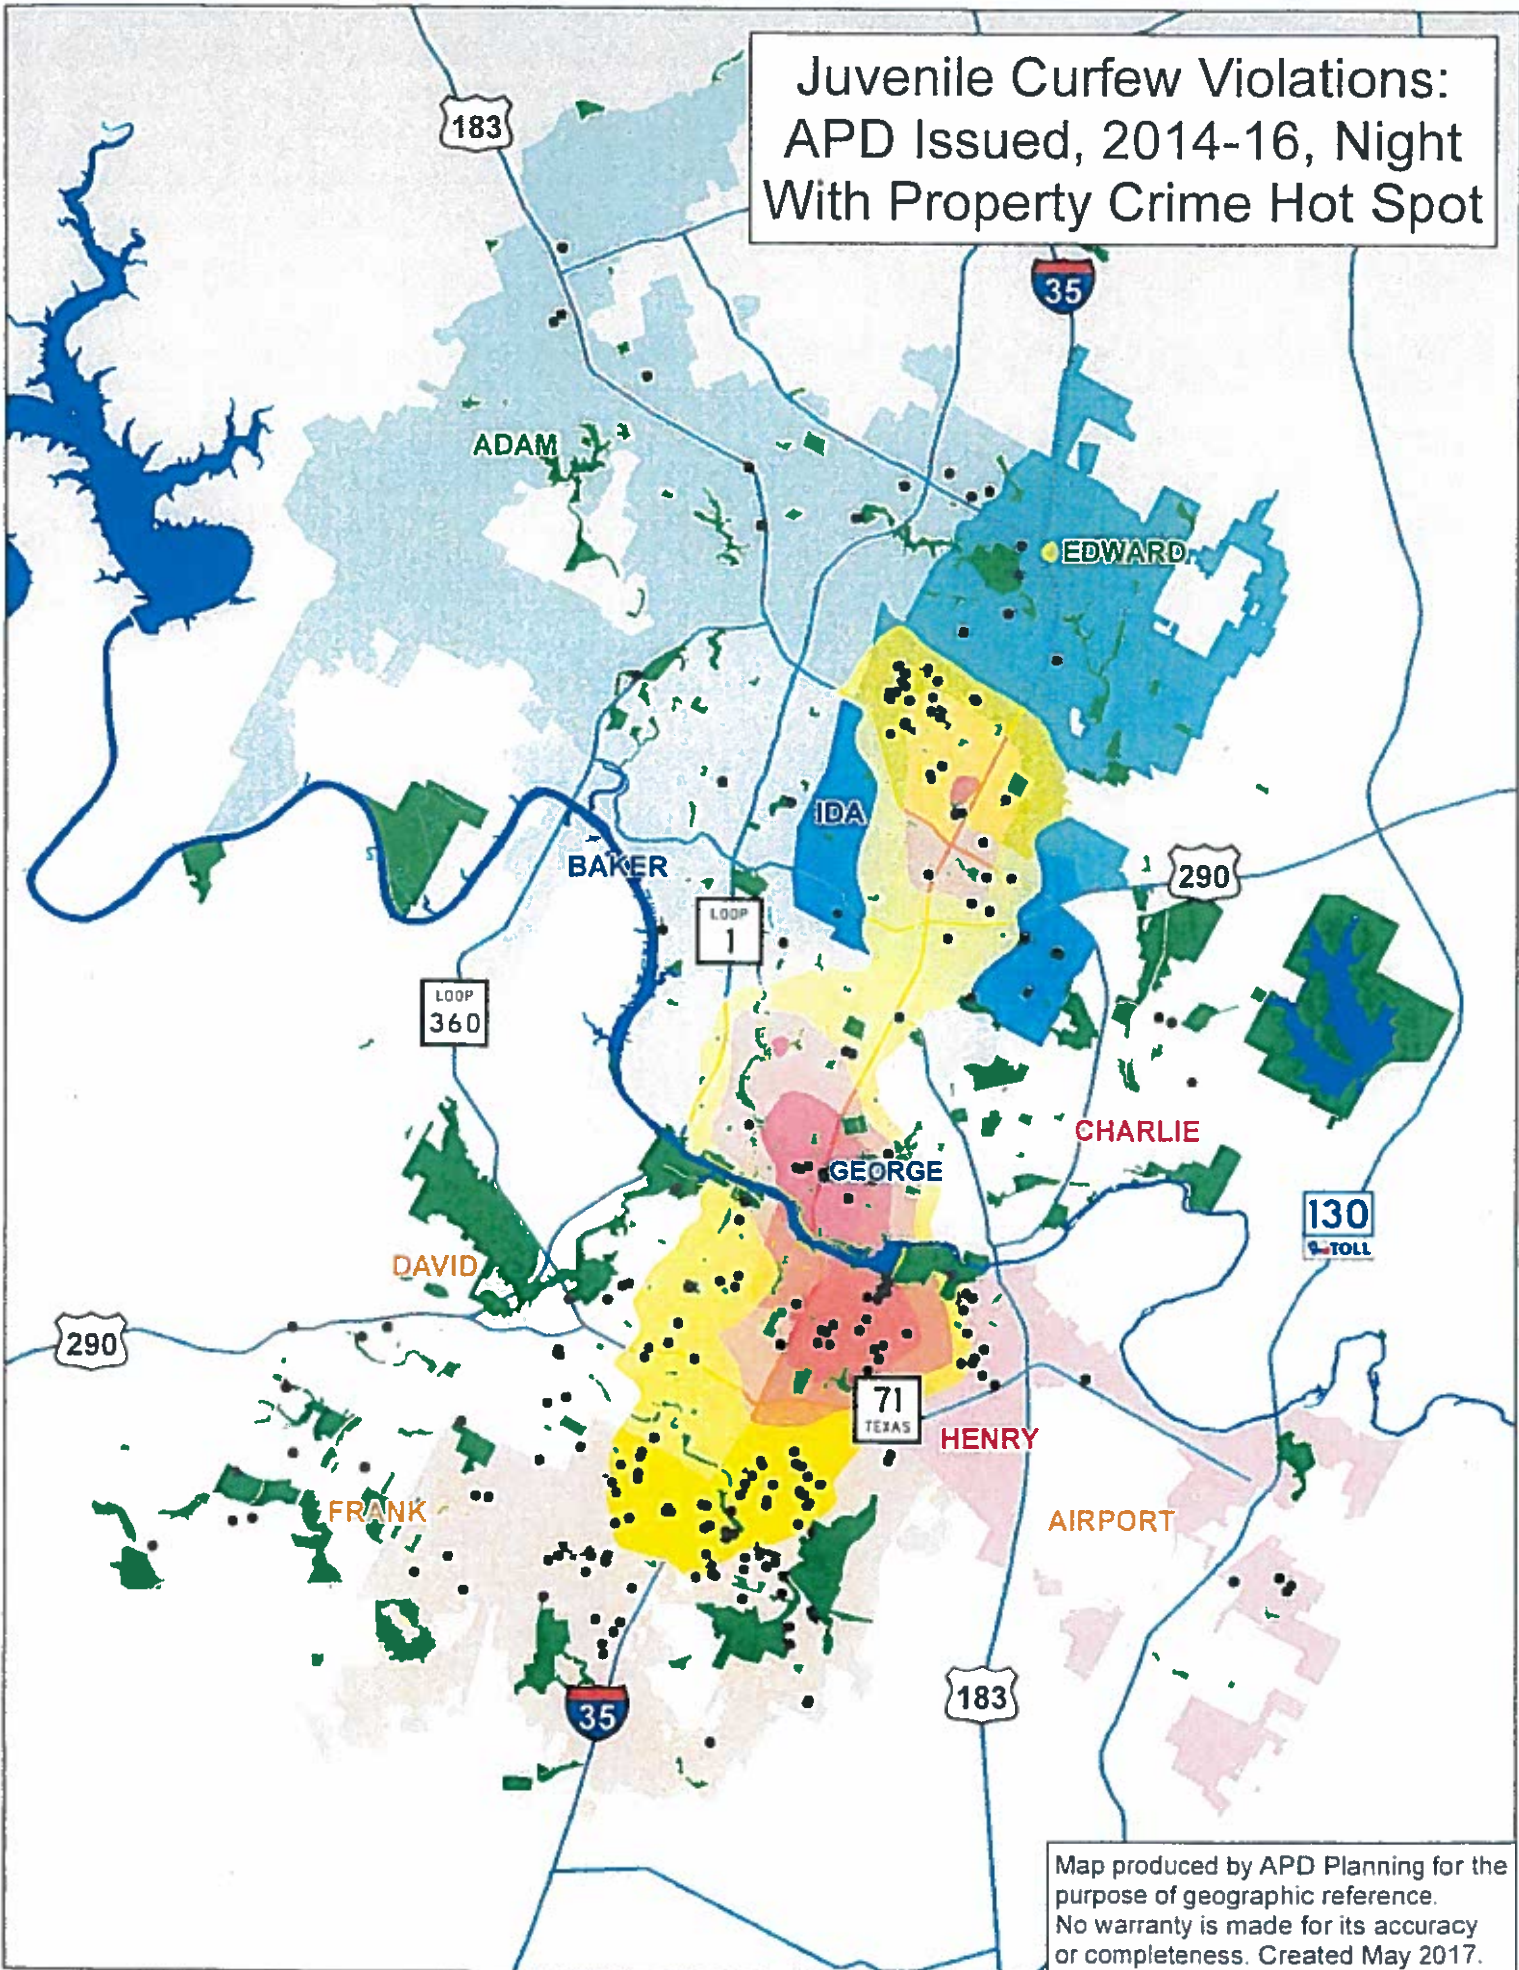

Juvenile Curfew Violations: APD Issued, 2014-16, Night

- Race**
- Hispanic - 204
 - White - 136
 - Black - 74
 - Asian - 3
 - Other - 1
 - Unknown - 14
 - City Parks

Map produced by APD Planning for the purpose of geographic reference. No warranty is made for its accuracy or completeness. Created May 2017.

Juvenile Field Observations: APD Issued, 2014-16, Night

(does not include tickets given)

- Race
- Hispanic - 380
 - White - 148
 - Black - 118
 - Asian - 8
 - Other - 4
 - Unknown - 4
- City Parks

Map produced by APD Planning for the purpose of geographic reference. No warranty is made for its accuracy or completeness. Created August 2017

Juvenile Curfew Violations:
APD Issued, 2014-16, Night
With Property Crime Hot Spot

Map produced by APD Planning for the purpose of geographic reference. No warranty is made for its accuracy or completeness. Created May 2017.

Juvenile Curfew Violations: APD Issued, 2014-16, Night With Violent Crime Hot Spot

Map produced by APD Planning for the purpose of geographic reference. No warranty is made for its accuracy or completeness. Created May 2017.