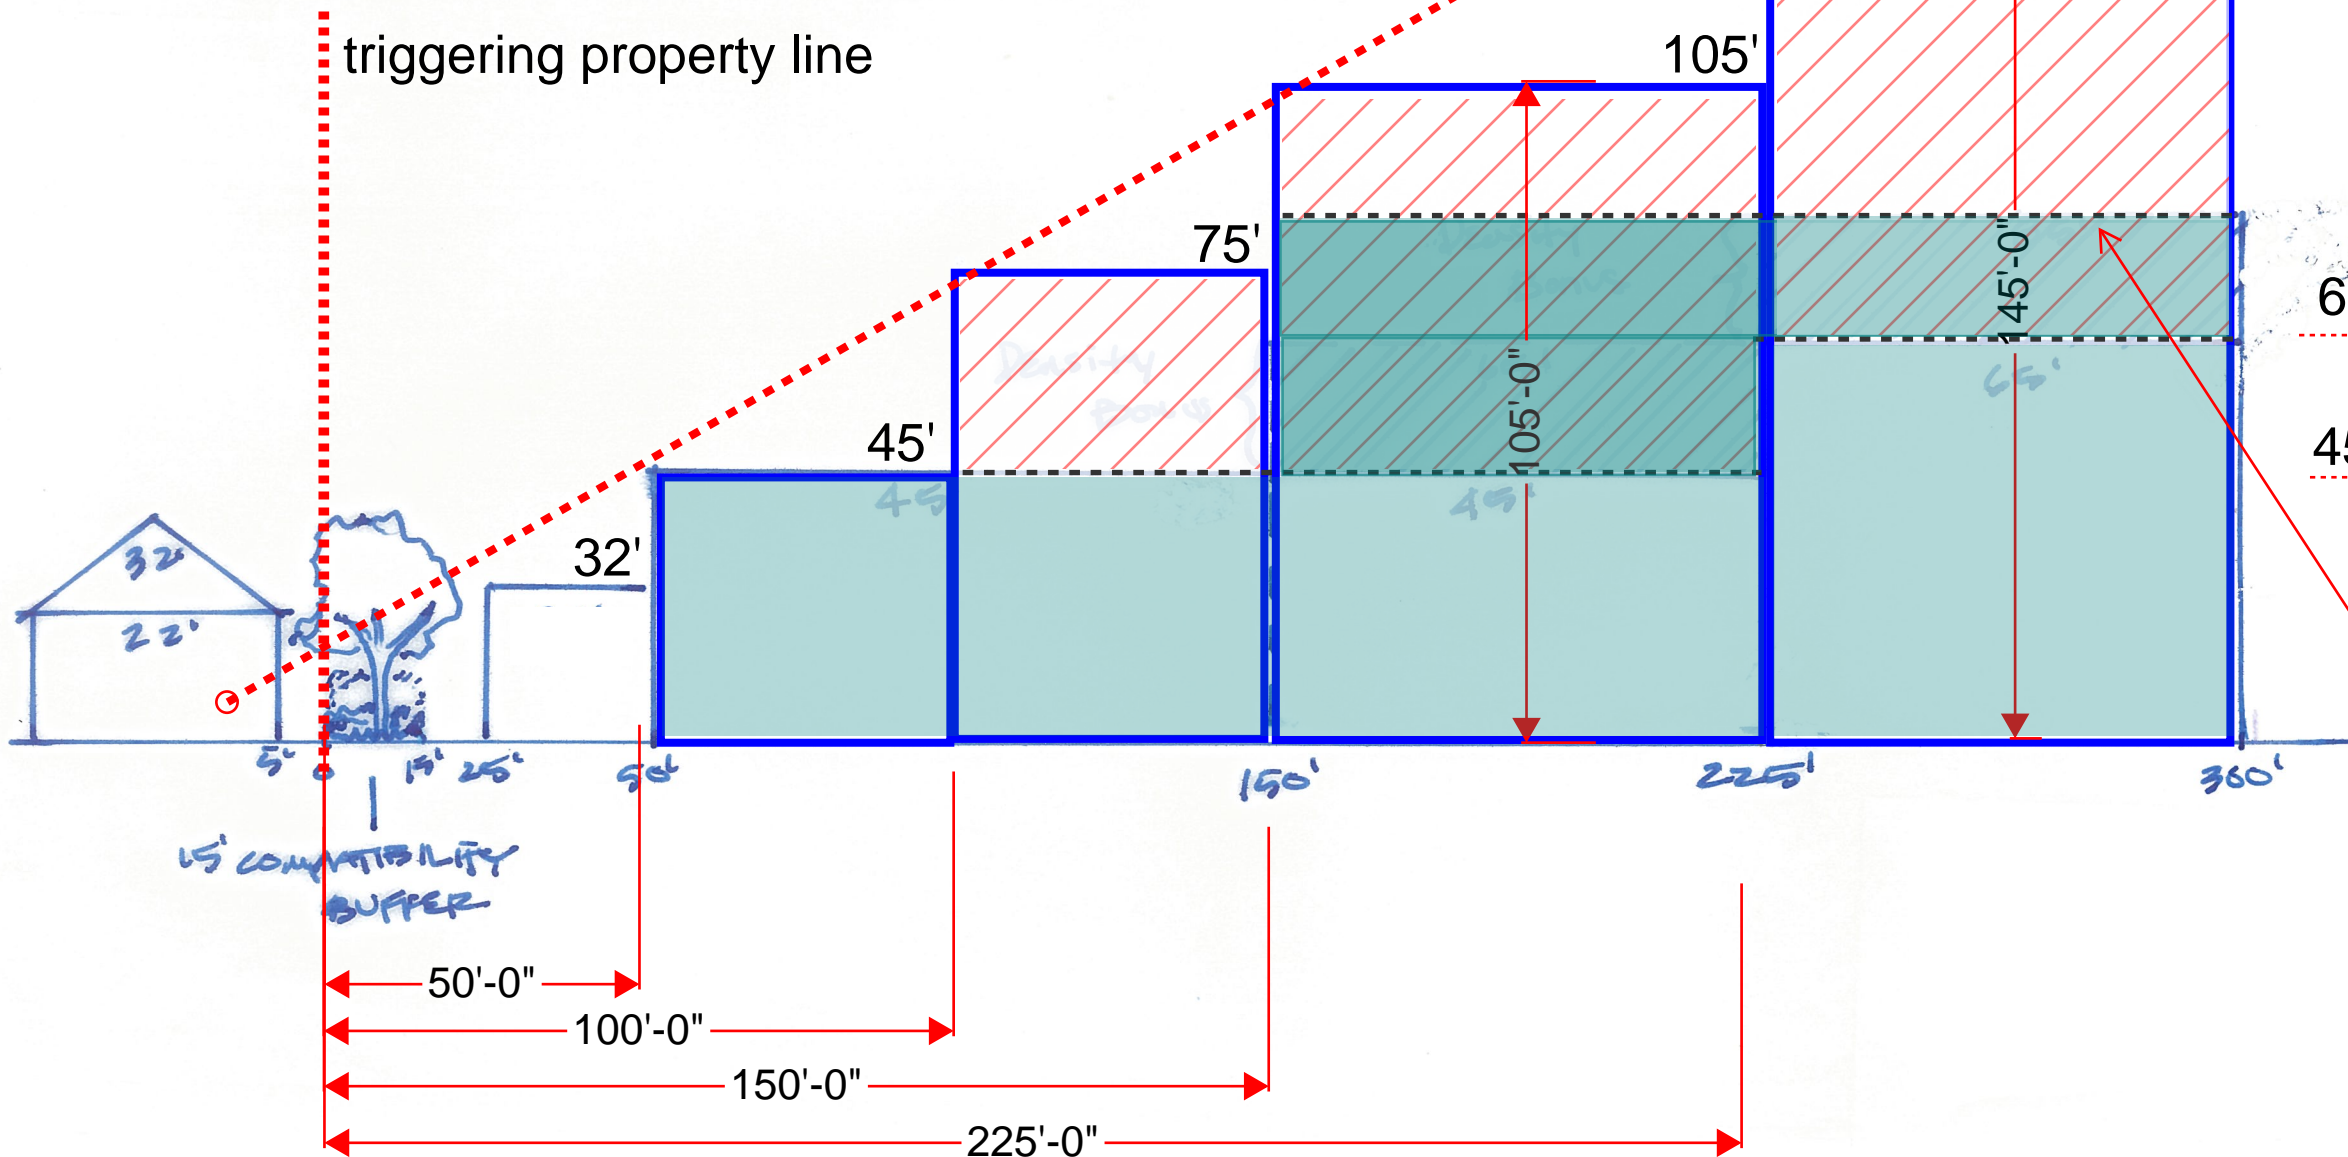

REMOVES 10'
FROM D3
COMPATIBILITY
AT 100' AWAY

REMOVES 3'
FROM D3
COMPATIBILITY
AT 25' AWAY

DENSITY BONUS
+25' HT.

30 DEGREE ANGLE FROM 15 FT
ABOVE TRIGGERING
PROPERTY LINE

SIMILAR TO THOMPSON
TRIGGER LINE FROM
MCMANSION TENT -

SLIGHTLY MORE
RESTRICTIVE THAN
IMPACT OF SIGHT LINE
OBSCURED BY RIGHTS
OF ANOTHER
MCMANSION

30 ANGLE FOLLOWS
LINE OF SIGHT FROM 6'
FOOT TALL AT 15'
INSIDE TRIGGERING
PROPERTY

triggering property line

65'
45'