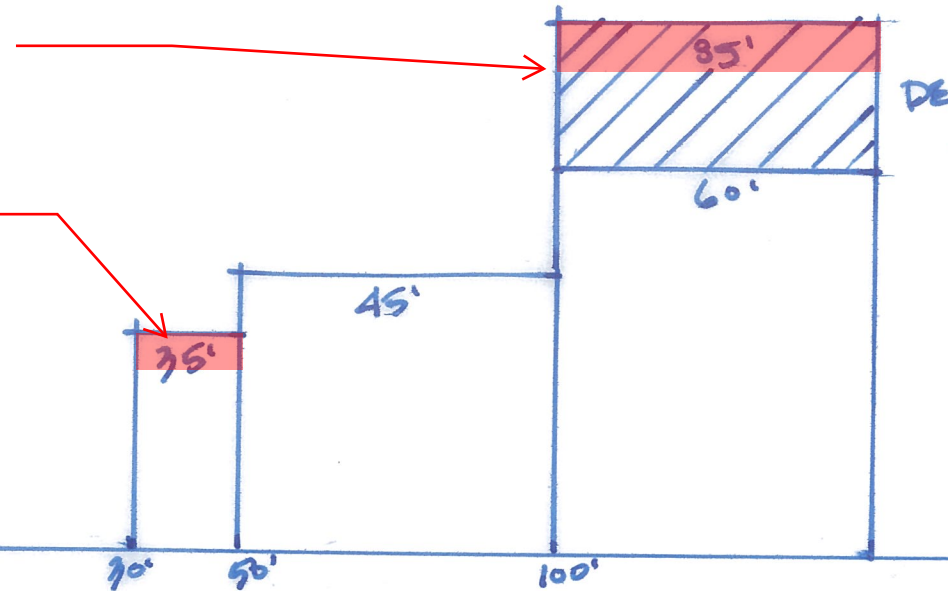

REMOVES 10'
FROM D3
COMPATIBILITY
AT 100' AWAY

REMOVES 3'
FROM D3
COMPATIBILITY
AT 25' AWAY

DENSITY BONUS
+25' HT.

30 DEGREE ANGLE FROM 15 FT
ABOVE TRIGGERING
PROPERTY LINE

SIMILAR TO THOMPSON
TRIGGER LINE FROM
MCMANSION TENT -

SLIGHTLY MORE
RESTRICTIVE THAN
IMPACT OF SIGHT LINE
OBSCURED BY RIGHTS
OF ANOTHER
MCMANSION

30 ANGLE FOLLOWS
LINE OF SIGHT FROM 6'
FOOT TALL AT 15'
INSIDE TRIGGERING
PROPERTY

triggering property line

65'
45'