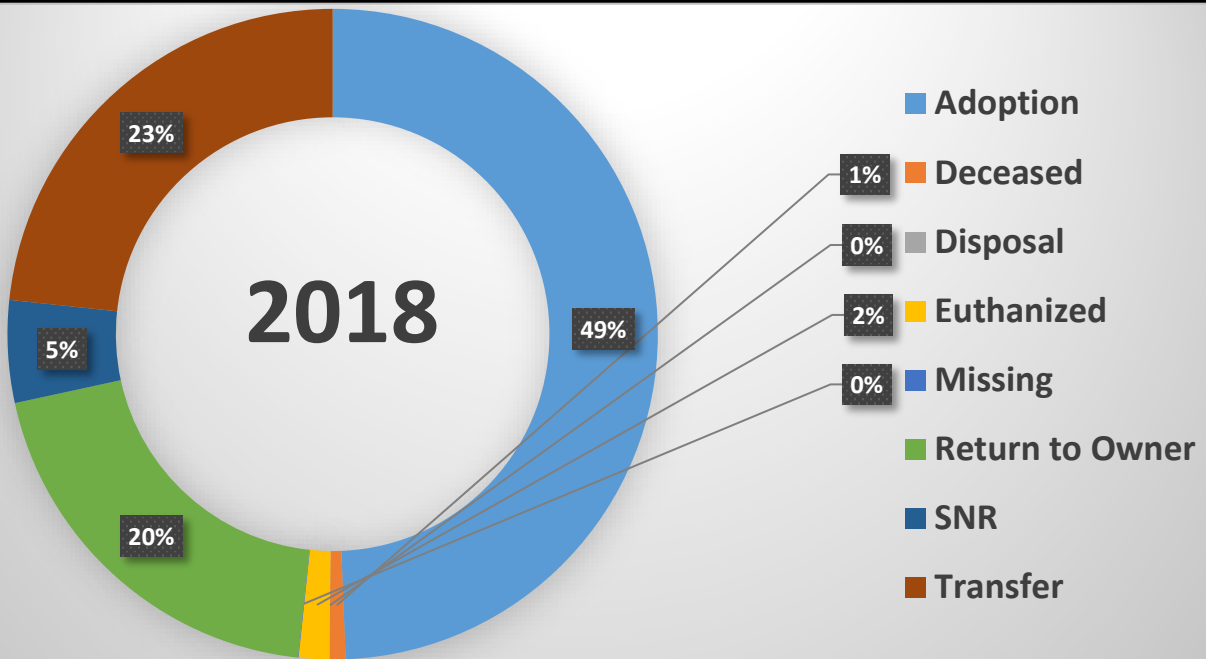

Austin Animal Center Calendar Year 2018 Outcomes

	Neonatal Kitten	Kitten	Adult Cat	Neonatal Puppy	Puppy	Adult Dog	Total
Adoption	2	2192	820	0	1978	2799	7791
Deceased	31	33	26	9	10	16	125
Disposal	0	0	0	0	0	0	0
Euthanized	23	41	102	5	12	57	240
Missing	0	4	0	0	0	1	5
Return to Owner	8	47	278	3	307	2497	3140
SNR	0	226	576	N/A	N/A	N/A	802
Transfer	810	387	427	201	587	1268	3680
Total	874	2930	2229	218	2894	6638	15783