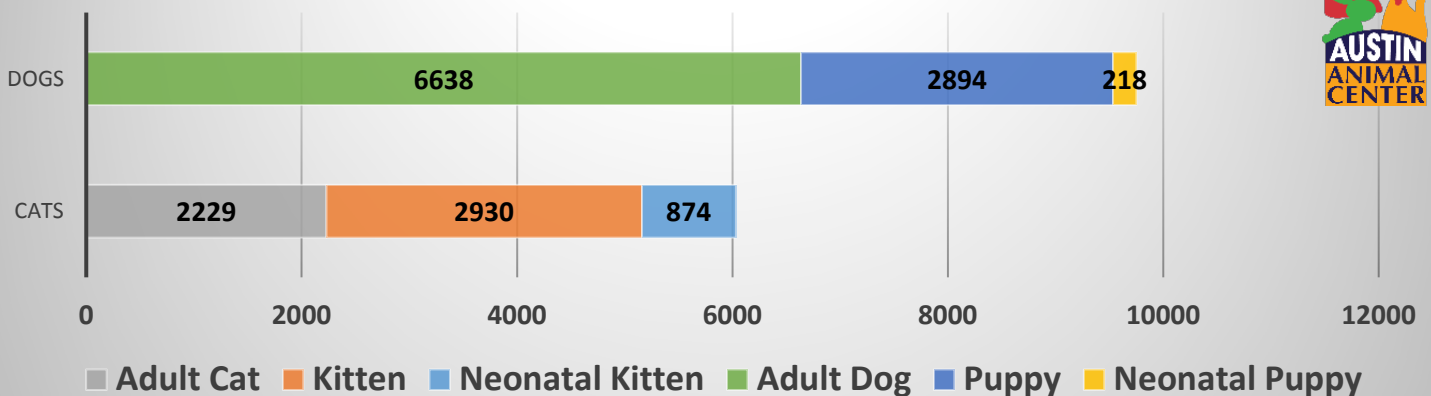

## Intakes by Animal Type & Age

## Intakes by Animal Type & Year

# Austin Animal Center Calendar Year 2018 Outcomes

	Neonatal Kitten	Kitten	Adult Cat	Neonatal Puppy	Puppy	Adult Dog	Total
<b>Adoption</b>	2	2192	820	0	1978	2799	<b>7791</b>
<b>Deceased</b>	31	33	26	9	10	16	<b>125</b>
<b>Disposal</b>	0	0	0	0	0	0	<b>0</b>
<b>Euthanized</b>	23	41	102	5	12	57	<b>240</b>
<b>Missing</b>	0	4	0	0	0	1	<b>5</b>
<b>Return to Owner</b>	8	47	278	3	307	2497	<b>3140</b>
<b>SNR</b>	0	226	576	N/A	N/A	N/A	<b>802</b>
<b>Transfer</b>	810	387	427	201	587	1268	<b>3680</b>
<b>Total</b>	<b>874</b>	<b>2930</b>	<b>2229</b>	<b>218</b>	<b>2894</b>	<b>6638</b>	<b>15783</b>

## Outcome by Animal Type & Age