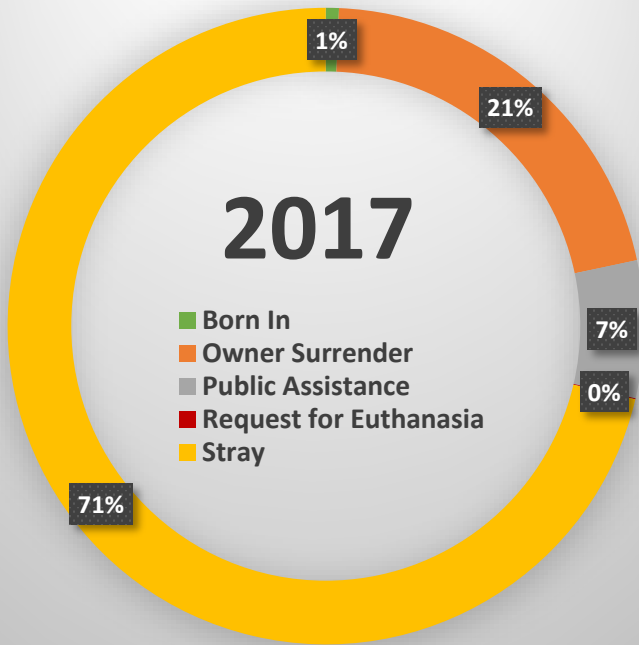

Austin Animal Center Calendar Year Comparison Intakes

2017				2018		
Cat	Dog	Total		Cat	Dog	Total
32	77	109	Born In	52	97	149
1330	2126	3456	Owner Surrender	1038	2130	3168
114	1032	1146	Public Assistance	129	840	969
3	5	8	Request for Euthanasia	0	0	0
5024	6702	11726	Stray	4804	6936	11740
6503	9942	16445	Total	6023	10003	16026