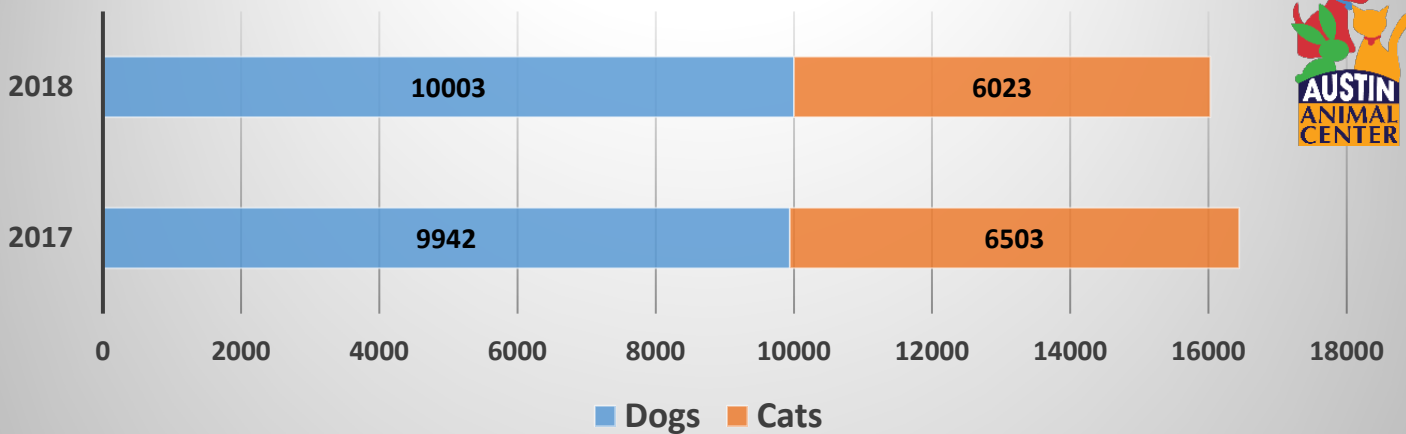

# Austin Animal Center Calendar Year 2018 Intakes

	Neonatal Kitten	Kitten	Adult Cat	Neonatal Puppy	Puppy	Adult Dog	Total
<b>Born In</b>	52	0	0	97	0	0	<b>149</b>
<b>Owner Surrender</b>	61	356	621	75	571	1484	<b>3168</b>
<b>Public Assistance</b>	8	32	89	16	87	737	<b>969</b>
<b>Request for Euthanasia</b>	0	0	0	0	0	0	<b>0</b>
<b>Stray</b>	1620	1730	1454	264	2152	4520	<b>11740</b>
<b>Total</b>	<b>1741</b>	<b>2118</b>	<b>2164</b>	<b>452</b>	<b>2810</b>	<b>6741</b>	<b>16026</b>

## Intakes by Animal Type & Age

# Austin Animal Center Calendar Year Comparison Intakes

2017				2018		
Cat	Dog	Total		Cat	Dog	Total
32	77	109	Born In	52	97	149
1330	2126	3456	Owner Surrender	1038	2130	3168
114	1032	1146	Public Assistance	129	840	969
3	5	8	Request for Euthanasia	0	0	0
5024	6702	11726	Stray	4804	6936	11740
6503	9942	16445	Total	6023	10003	16026

## Intakes by Animal Type & Year