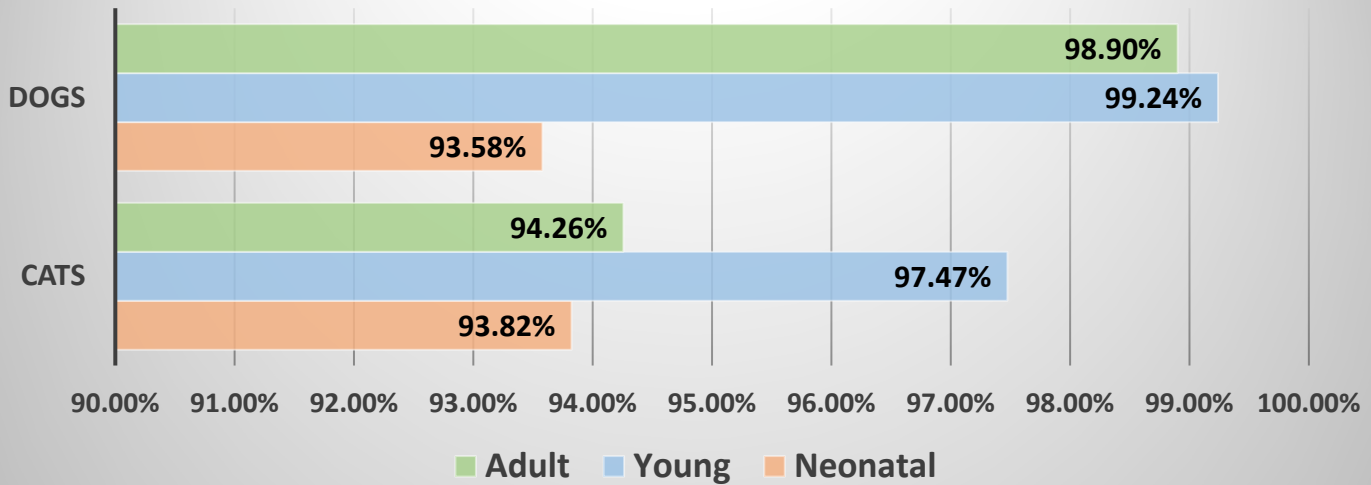

Live Release Rates by Age