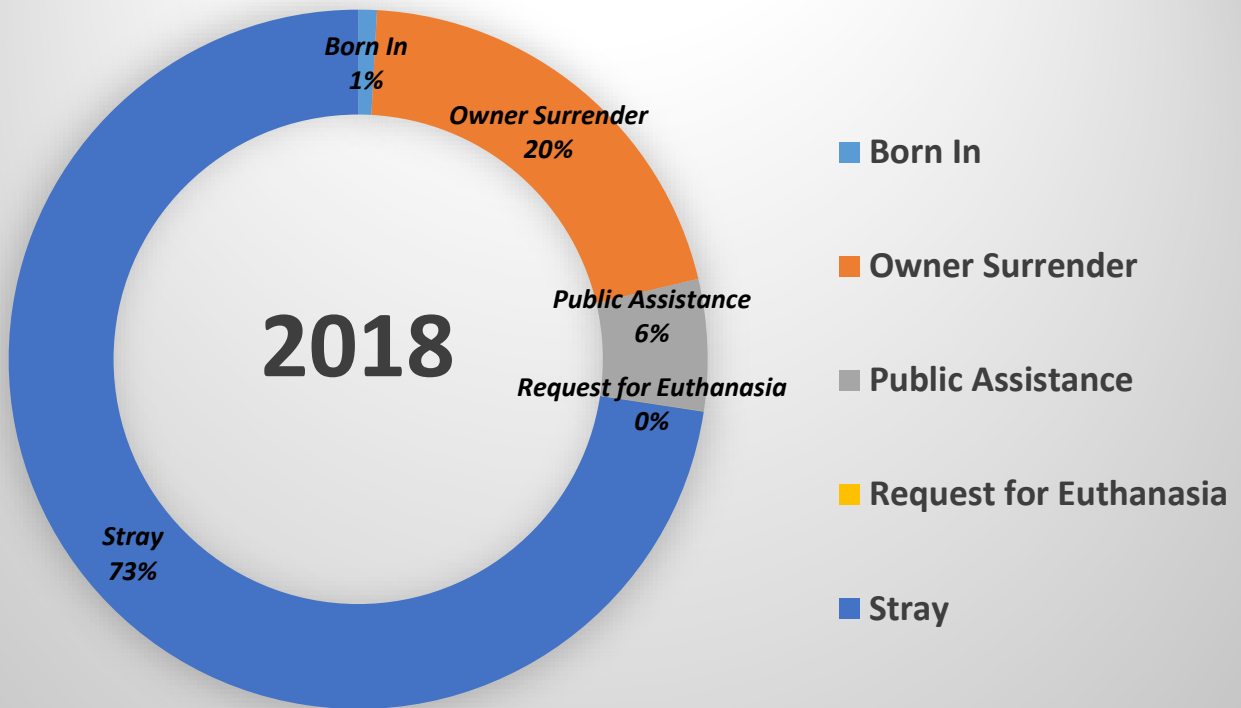

# Austin Animal Center Calendar Year 2018 Intakes

	Neonatal Kitten	Kitten	Adult Cat	Neonatal Puppy	Puppy	Adult Dog	Total
<b>Born In</b>	52	0	0	97	0	0	<b>149</b>
<b>Owner Surrender</b>	61	356	621	75	571	1484	<b>3168</b>
<b>Public Assistance</b>	8	32	89	16	87	737	<b>969</b>
<b>Request for Euthanasia</b>	0	0	0	0	0	0	<b>0</b>
<b>Stray</b>	1620	1730	1454	264	2152	4520	<b>11740</b>
<b>Total</b>	<b>1741</b>	<b>2118</b>	<b>2164</b>	<b>452</b>	<b>2810</b>	<b>6741</b>	<b>16026</b>

## Intakes by Animal Type & Age

## Live Release Rates by Age