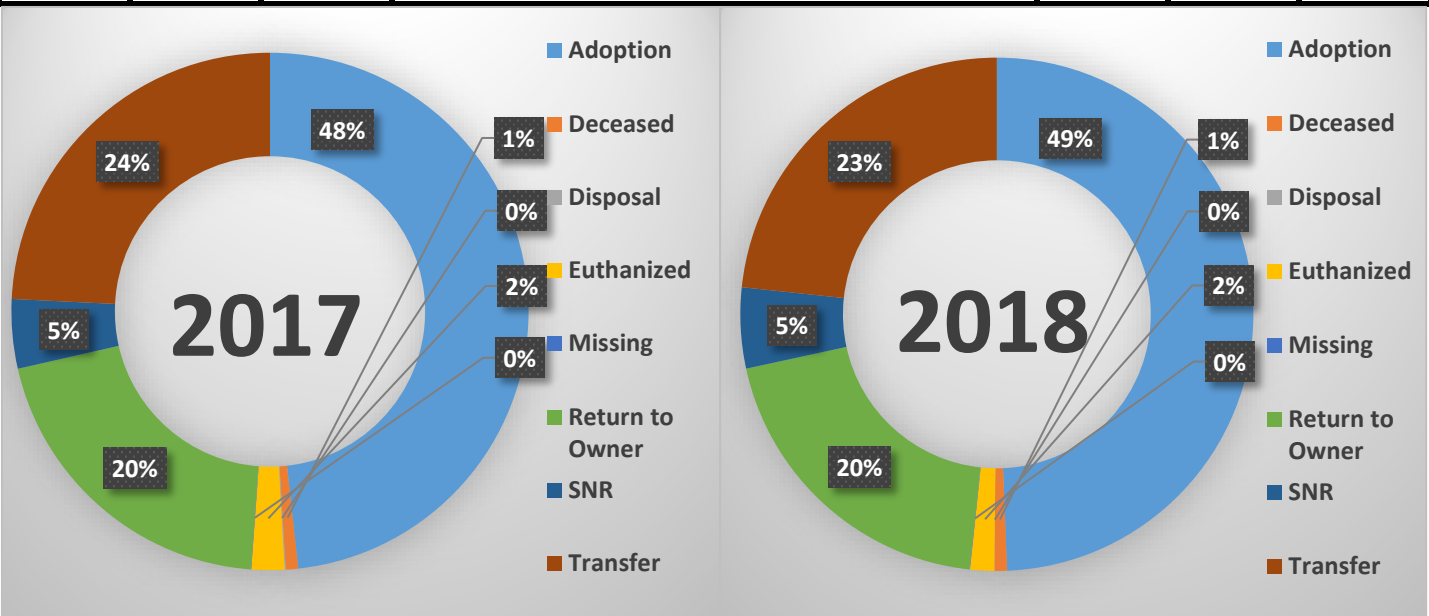

Austin Animal Center Calendar Year Comparison Outcomes

2017				2018		
Cat	Dog	Total		Cat	Dog	Total
3273	4691	7964	Adoption	3014	4777	7791
98	29	127	Deceased	90	35	125
8	4	12	Disposal	0	0	0
247	93	340	Euthanized	166	74	240
2	3	5	Missing	4	1	5
369	2974	3343	Return to Owner	333	2807	3140
714	N/A	714	SNR	802	N/A	802
1854	2145	3999	Transfer	1624	2056	3680
6565	9939	16504	Total	6033	9750	15783