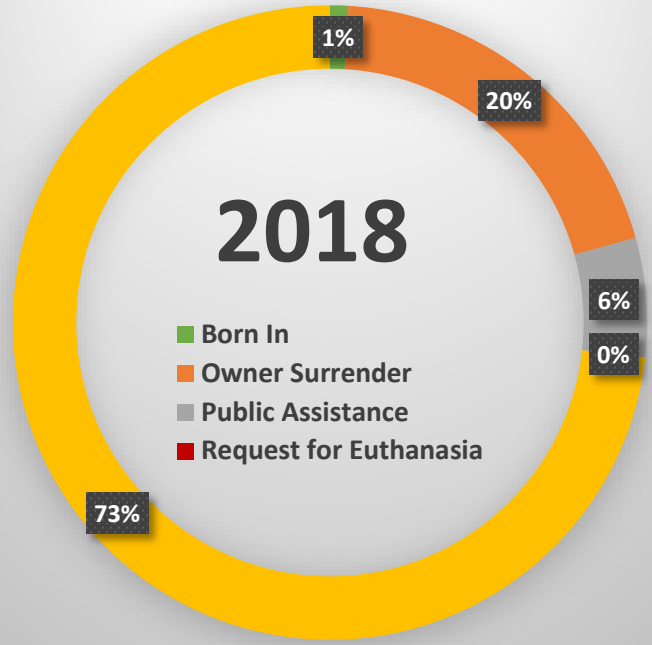

Austin Animal Center Calendar Year Comparison Intakes

2017				2018		
Cat	Dog	Total		Cat	Dog	Total
32	77	109	Born In	52	97	149
1330	2126	3456	Owner Surrender	1038	2130	3168
114	1032	1146	Public Assistance	129	840	969
3	5	8	Request for Euthanasia	0	0	0
5024	6702	11726	Stray	4804	6936	11740
6503	9942	16445	Total	6023	10003	16026