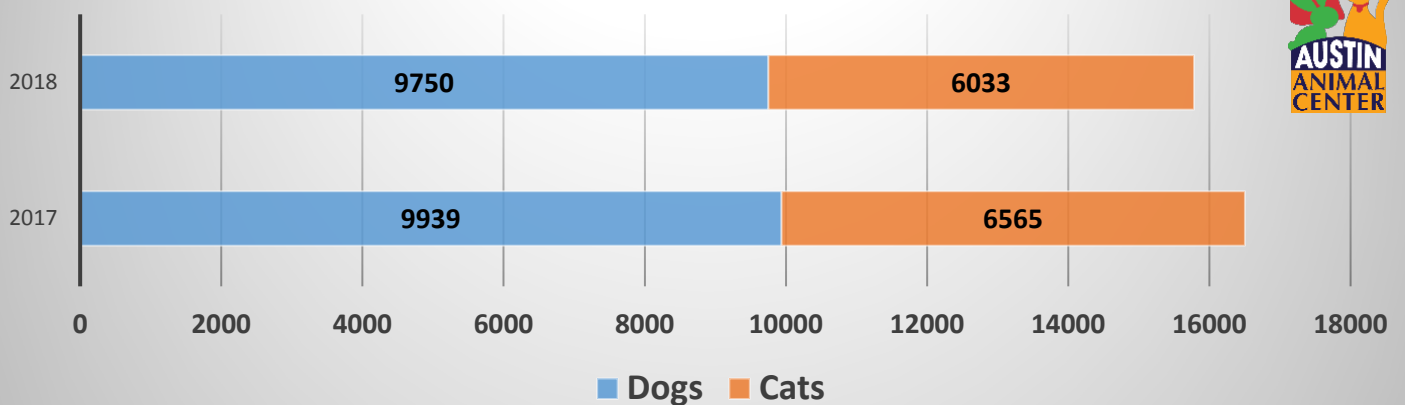

Outcomes by Animal Type & Year