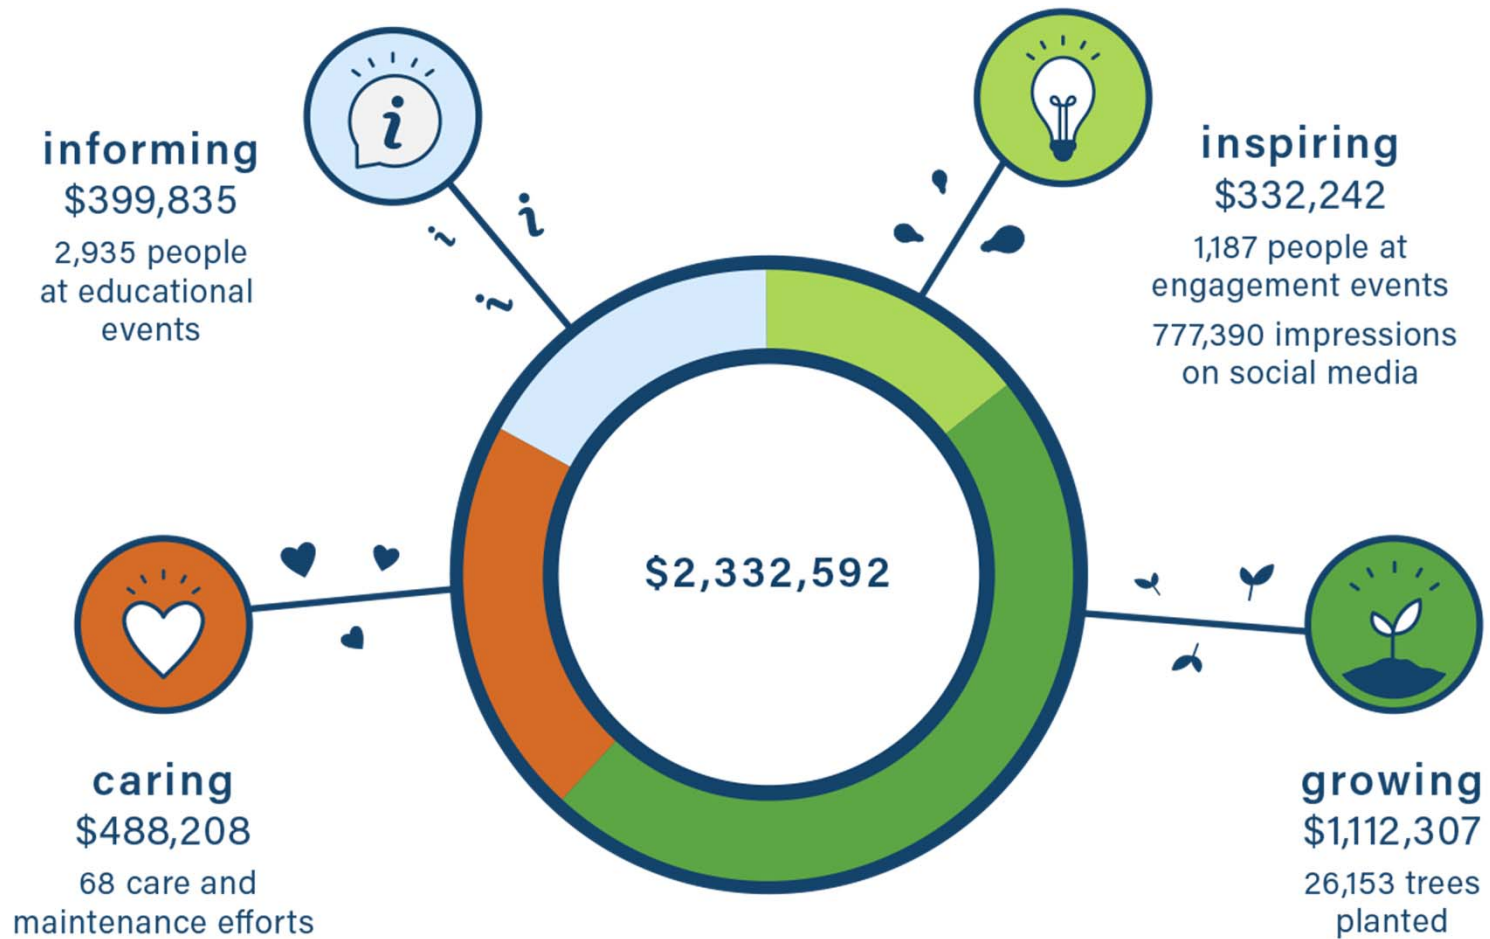

Community Tree Report

www.bitly.com/treerep