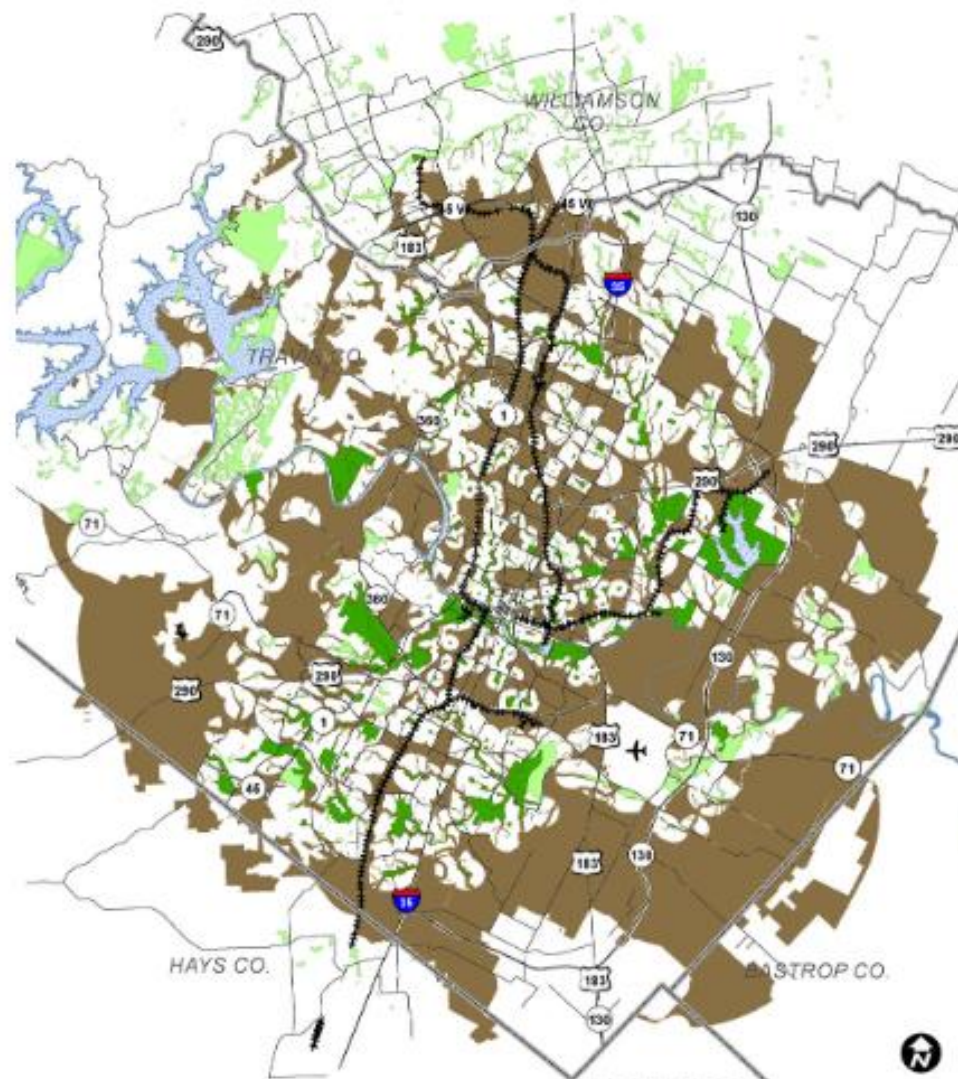

Parkland Deficient Area Map

Legend

-  Parkland Deficient Area
-  City of Austin Park
-  Other Jurisdiction Parkland
-  Lake
-  County