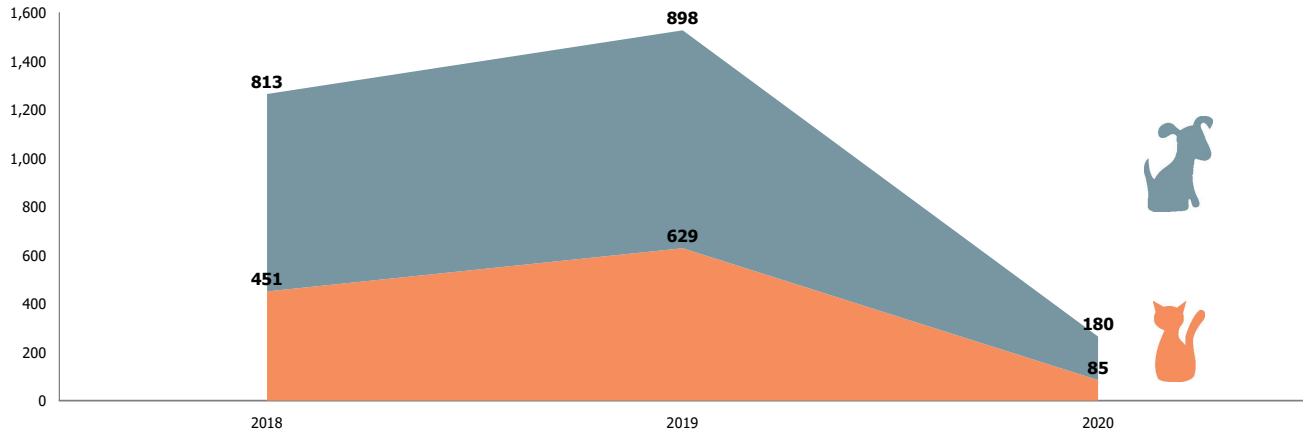

## Intakes by Age Breakdown

# Austin Animal Center April 2018 to 2020 Intakes

	2018			2019			2020		
	Cat	Dog	Total	Cat	Dog	Total	Cat	Dog	Total
Abandoned	0	0	0	0	0	0	5	14	19
Born in	17	5	22	12	13	25	6	3	9
Owner Surrender	76	192	268	112	216	328	3	28	31
Public Assistance	7	80	87	13	70	83	8	45	53
Stray	351	536	887	492	599	1,091	63	90	153
<b>Total</b>	<b>451</b>	<b>813</b>	<b>1,264</b>	<b>629</b>	<b>898</b>	<b>1,527</b>	<b>85</b>	<b>180</b>	<b>265</b>

## Yearly April Intakes by Intake Type

## Yearly April Intakes by Animal Type