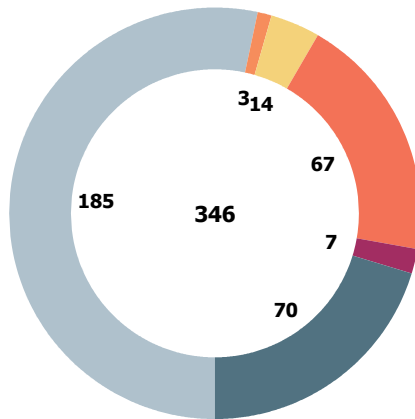

Austin Animal Center April 2020 Outcomes

	Neonatal	Kitten	Adult Cat	Neonatal	Puppy	Adult Dog	Total
Adoption	0	27	26	0	47	85	185
Deceased	1	0	1	0	0	1	3
Humane Euthanasia	0	0	7	0	2	5	14
RTO	0	0	9	3	5	50	67
Rto-Adopt	0	1	3	0	0	3	7
Transfer	18	5	6	10	9	22	70
Total	19	33	52	13	63	166	346

Outcomes by Outcome Type