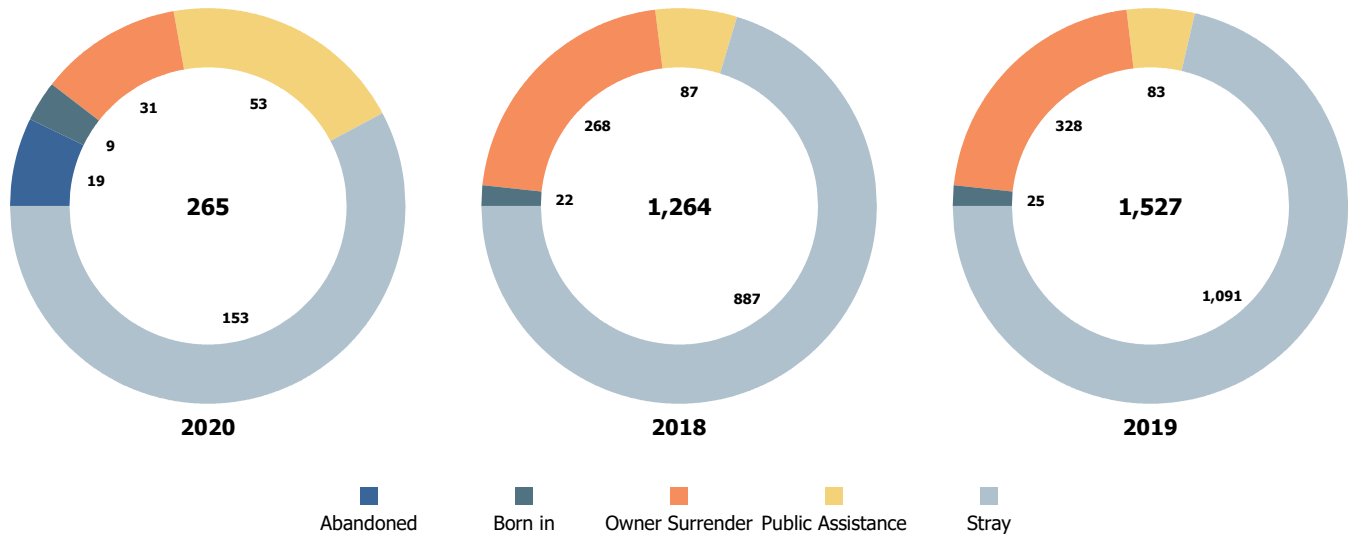

### Adult

  at least 1 year old

## Intakes by Age Breakdown

# Austin Animal Center April 2018 to 2020 Intakes

	2018			2019			2020		
	Cat	Dog	Total	Cat	Dog	Total	Cat	Dog	Total
Abandoned	0	0	0	0	0	0	5	14	19
Born in	17	5	22	12	13	25	6	3	9
Owner Surrender	76	192	268	112	216	328	3	28	31
Public Assistance	7	80	87	13	70	83	8	45	53
Stray	351	536	887	492	599	1,091	63	90	153
<b>Total</b>	<b>451</b>	<b>813</b>	<b>1,264</b>	<b>629</b>	<b>898</b>	<b>1,527</b>	<b>85</b>	<b>180</b>	<b>265</b>

## Yearly April Intakes by Intake Type