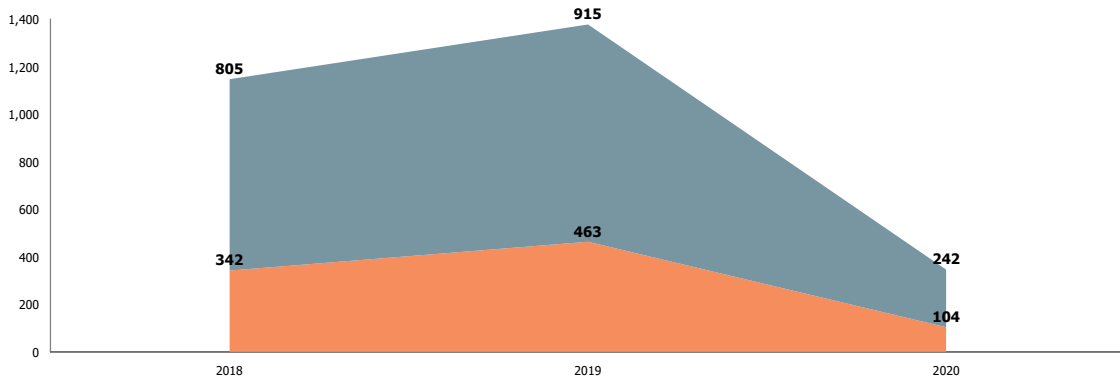

Yearly April Outcomes by Animal Type