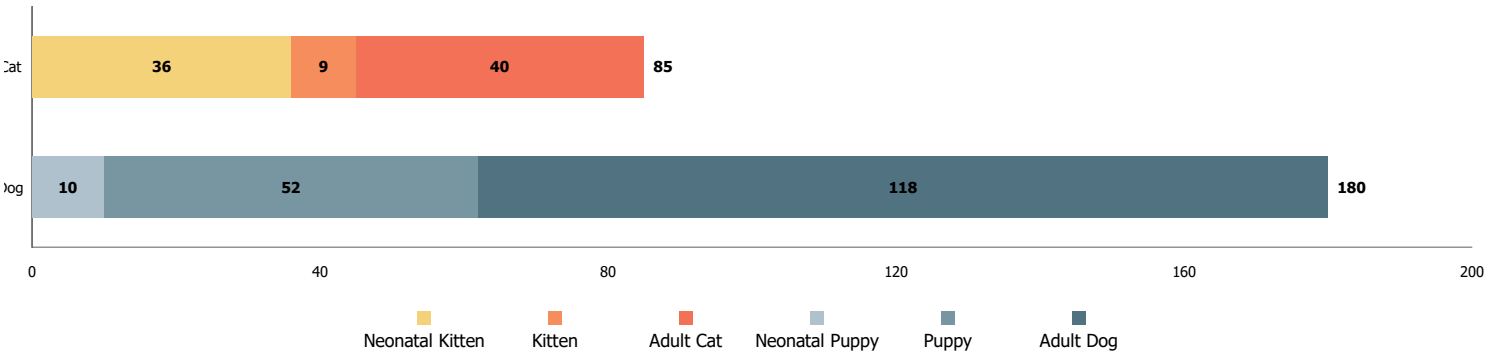

## Age Breakdown

### Neonatal

  under 6 weeks old

### Kitten/Puppy

  6 weeks to under 1 year old

## Intakes by Age Breakdown