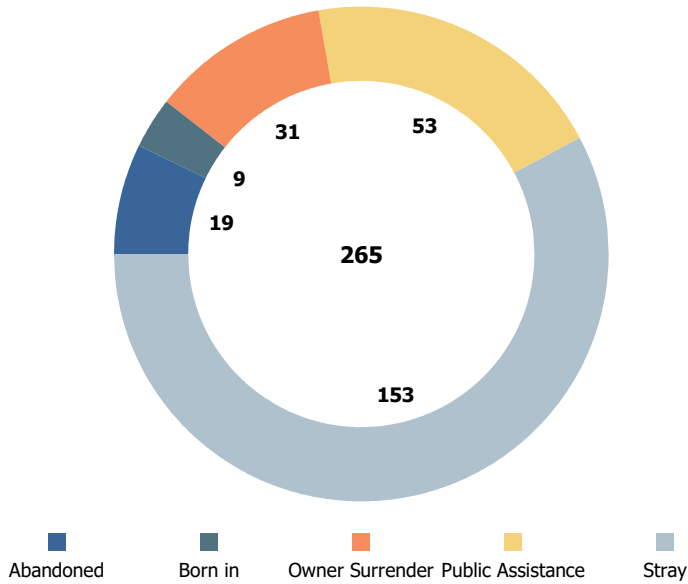

# Austin Animal Center April 2020 Intakes

	 Neonatal	 Kitten	 Adult Cat	 Neonatal	 Puppy	 Adult Dog	Total
<b>Abandoned</b>	0	4	1	3	8	3	<b>19</b>
<b>Born in</b>	6	0	0	0	3	0	<b>9</b>
<b>Owner Surrender</b>	0	0	3	0	7	21	<b>31</b>
<b>Public Assistance</b>	1	0	7	4	7	34	<b>53</b>
<b>Stray</b>	29	5	29	3	27	60	<b>153</b>
<b>Total</b>	<b>36</b>	<b>9</b>	<b>40</b>	<b>10</b>	<b>52</b>	<b>118</b>	<b>265</b>

## Intakes by Intake Type

## Total Live Release Rates

## Live Release Rates by Age Breakdown