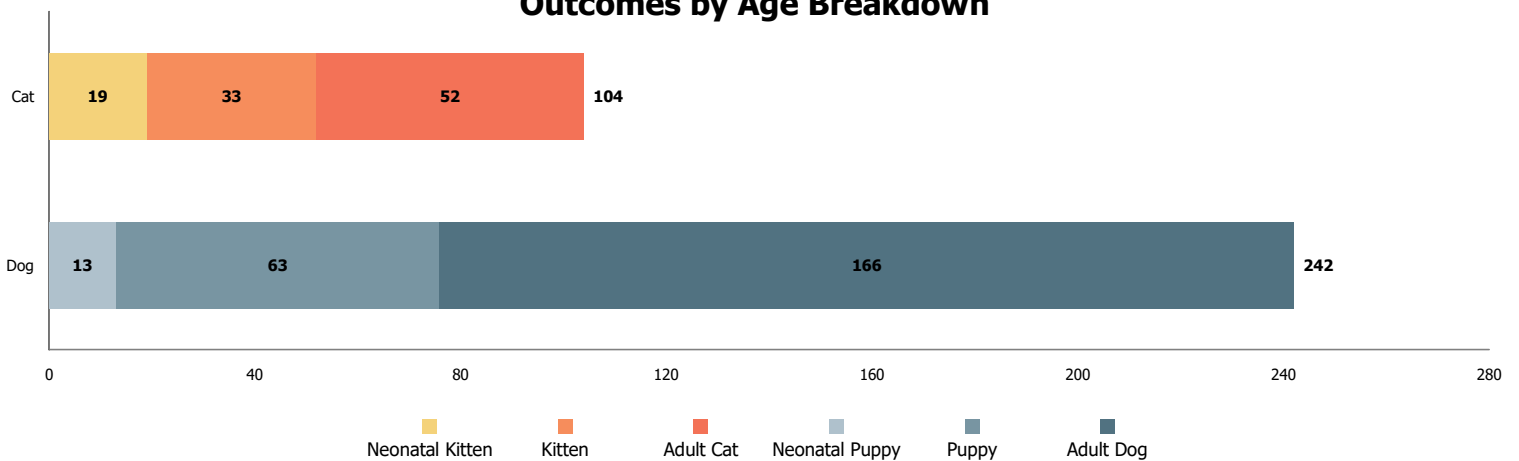

Outcomes by Age Breakdown