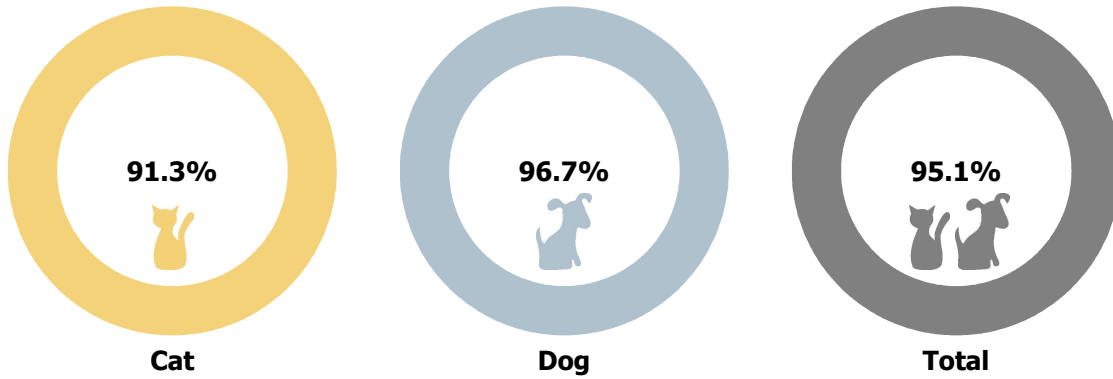

Total Live Release Rates