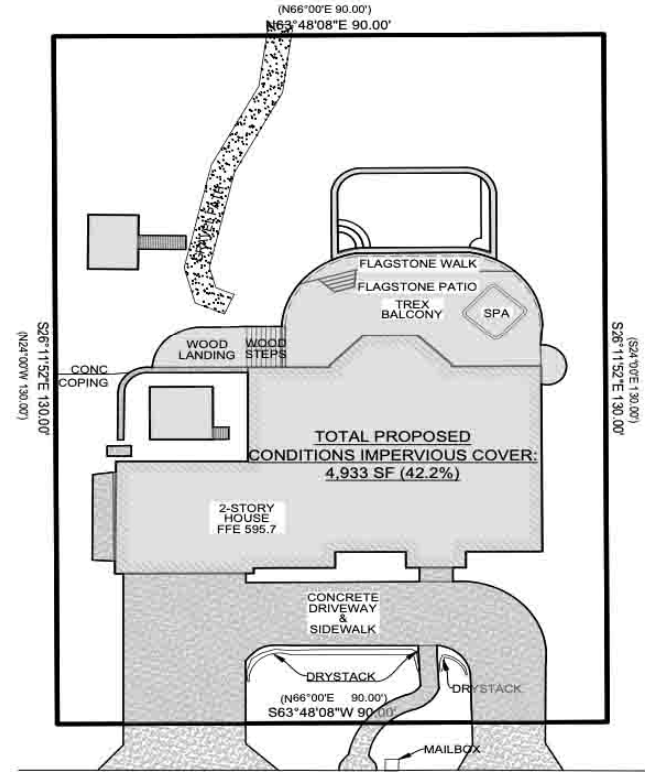

EXHIBIT DETAILING TOTAL EXISTING & PROPOSED IMPERVIOUS COVER

ADDRESS: 4708 COLORADO CROSSING, AUSTIN, TX 78731

4708 COLORADO X-ING

EXISTING CONDITIONS

4708 COLORADO X-ING

PROPOSED CONDITIONS

- PROPERTY BOUNDARY
- - - MINOR CONTOUR
- - - MAJOR CONTOUR
- ▨ GRAVEL
- ▨ CONCRETE
- ▨ IMPERVIOUS COVER

NOTE: THE COPING OF THE PROPOSED SWIMMING POOL IS INCLUDED AS IMPERVIOUS COVER.