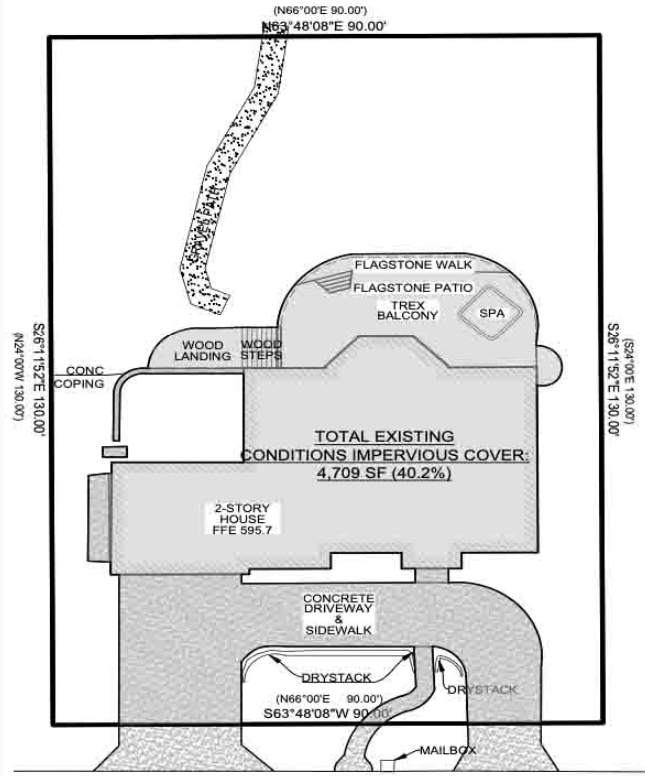

EXHIBIT DETAILING TOTAL EXISTING & PROPOSED IMPERVIOUS COVER

ADDRESS: 4708 COLORADO CROSSING, AUSTIN, TX 78731

4708 COLORADO X-ING

EXISTING CONDITIONS

4708 COLORADO X-ING

PROPOSED CONDITIONS

- PROPERTY BOUNDARY
- - - MINOR CONTOUR
- - - MAJOR CONTOUR
- ▨ GRAVEL
- ▨ CONCRETE
- ▨ IMPERVIOUS COVER

NOTE: THE COPING OF THE PROPOSED SWIMMING POOL IS INCLUDED AS IMPERVIOUS COVER.