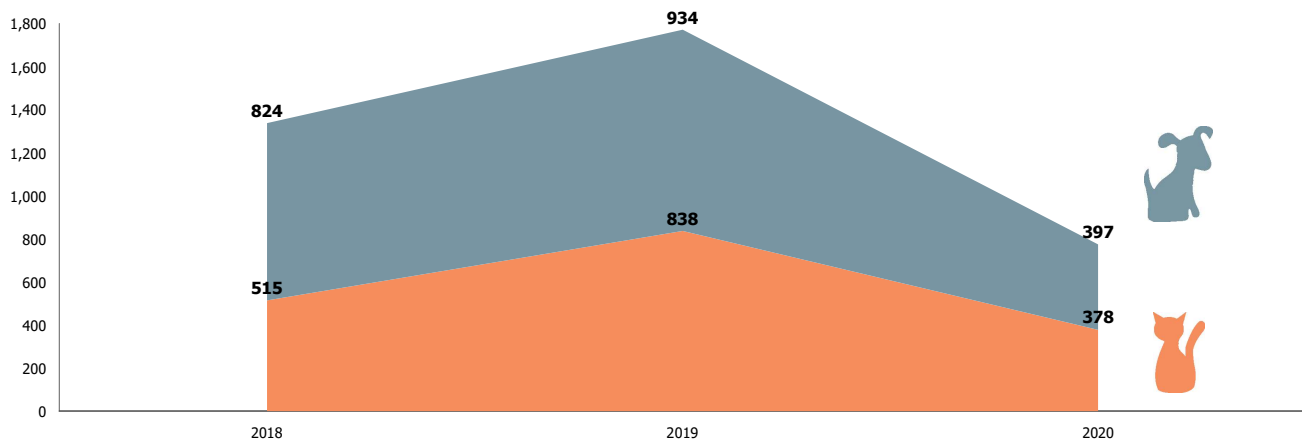

## Intakes by Age Breakdown

# Austin Animal Center August 2018 to 2020 Intakes

	2018			2019			2020		
	Cat	Dog	Total	Cat	Dog	Total	Cat	Dog	Total
	0	0	<b>0</b>	0	0	<b>0</b>	14	9	<b>23</b>
<b>Born in</b>	4	9	<b>13</b>	2	12	<b>14</b>	16	12	<b>28</b>
<b>Owner Surrender</b>	75	198	<b>273</b>	176	205	<b>381</b>	77	114	<b>191</b>
<b>Public Assistance</b>	10	76	<b>86</b>	8	76	<b>84</b>	12	37	<b>49</b>
<b>Stray</b>	426	541	<b>967</b>	652	641	<b>1,293</b>	259	225	<b>484</b>
<b>Total</b>	<b>515</b>	<b>824</b>	<b>1,339</b>	<b>838</b>	<b>934</b>	<b>1,772</b>	<b>378</b>	<b>397</b>	<b>775</b>

## Yearly August Intakes by Intake Type

## Yearly August Intakes by Animal Type