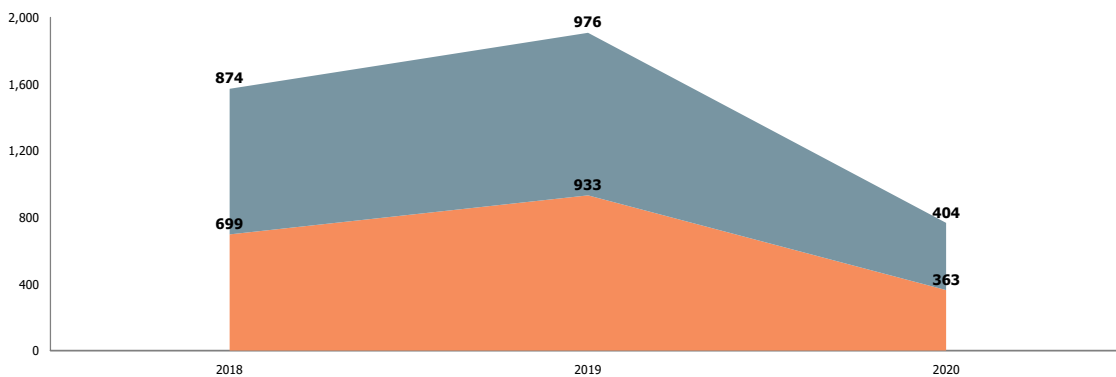

Yearly August Outcomes by Animal Type