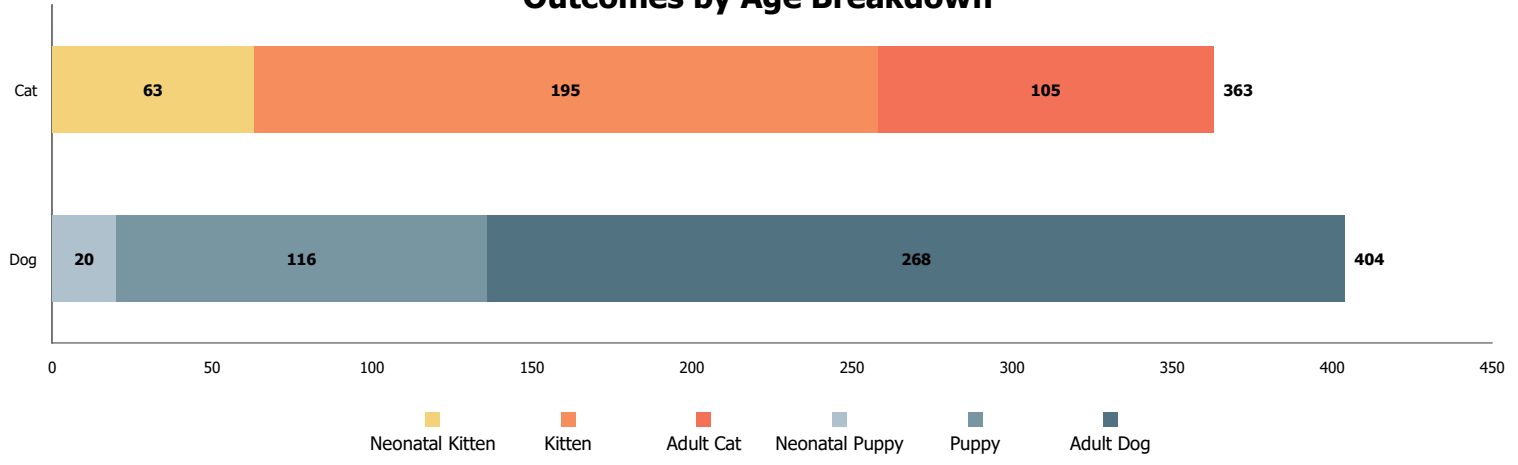

## Outcomes by Outcome Type

## Age Breakdown

**Neonatal**  
 under 6 weeks old

**Kitten/Puppy**  
 6 weeks to under 1 year old

**Adult**  
 at least 1 year old

## Outcomes by Age Breakdown