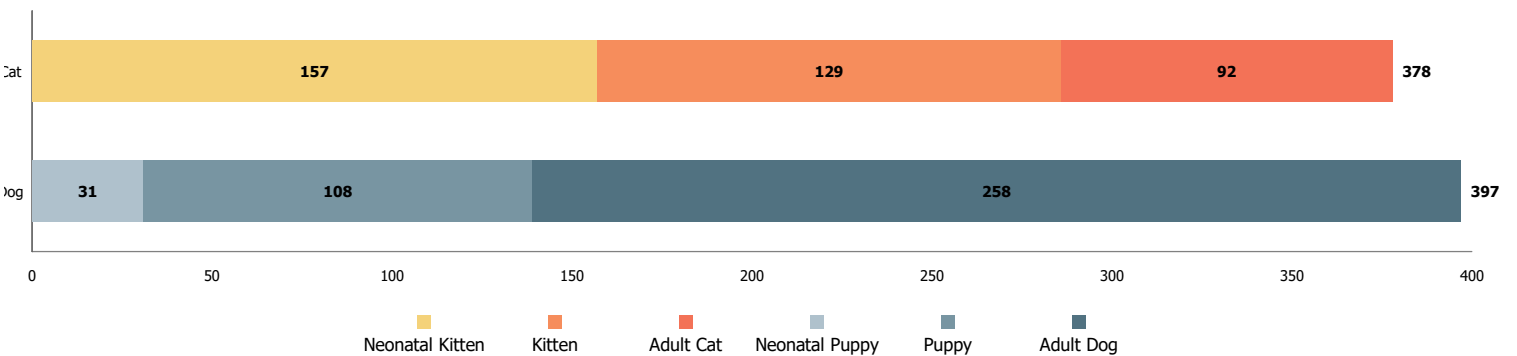

## Age Breakdown

### Neonatal

  under 6 weeks old

### Kitten/Puppy

  6 weeks to under 1 year old

## Intakes by Age Breakdown