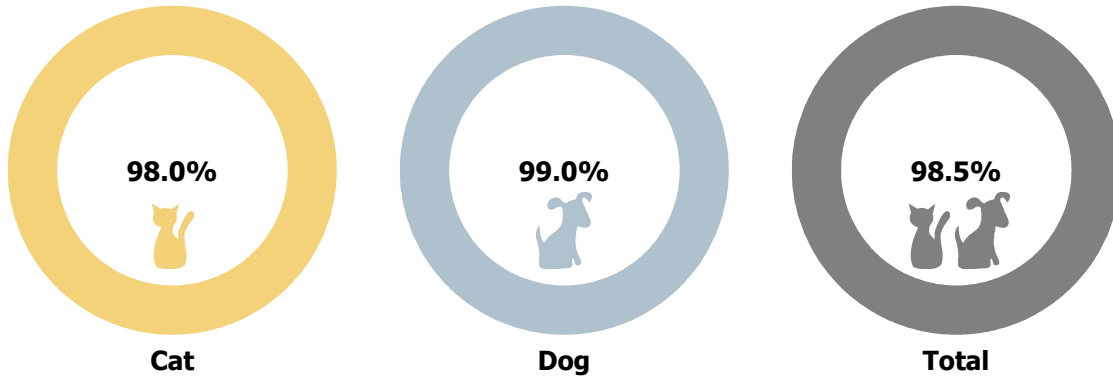

Total Live Release Rates