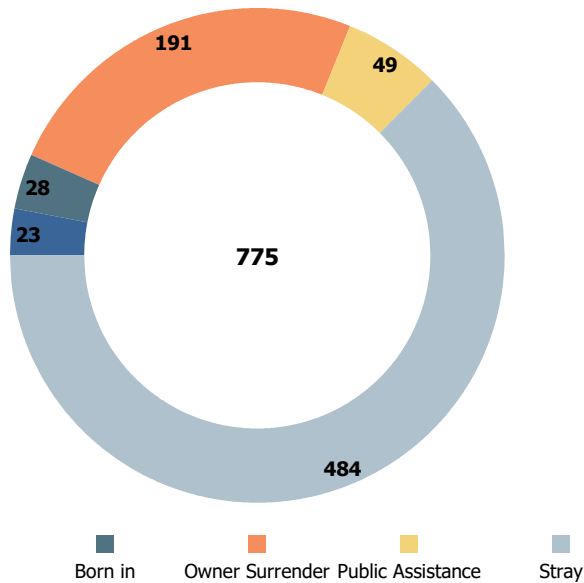

# Austin Animal Center August 2020 Intakes

	 Neonatal	 Kitten	 Adult Cat	 Neonatal	 Puppy	 Adult Dog	Total
	9	2	3	0	7	2	<b>23</b>
<b>Born in</b>	16	0	0	12	0	0	<b>28</b>
<b>Owner Surrender</b>	12	34	31	5	26	83	<b>191</b>
<b>Public Assistance</b>	7	2	3	0	7	30	<b>49</b>
<b>Stray</b>	113	91	55	14	68	143	<b>484</b>
<b>Total</b>	<b>157</b>	<b>129</b>	<b>92</b>	<b>31</b>	<b>108</b>	<b>258</b>	<b>775</b>

## Intakes by Intake Type

## Age Breakdown

## Live Release Rates by Age Breakdown