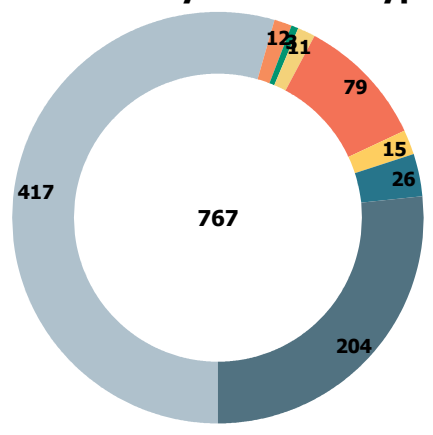

Outcomes by Outcome Type