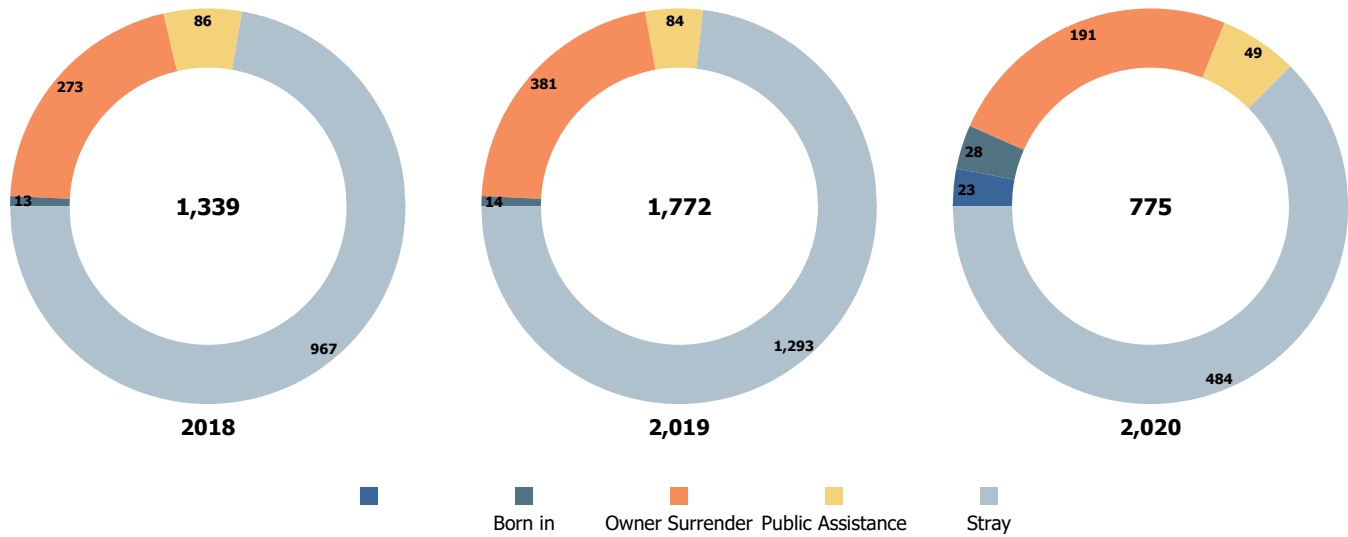

### Adult

  at least 1 year old

## Intakes by Age Breakdown

# Austin Animal Center August 2018 to 2020 Intakes

	2018			2019			2020		
	Cat	Dog	Total	Cat	Dog	Total	Cat	Dog	Total
	0	0	<b>0</b>	0	0	<b>0</b>	14	9	<b>23</b>
<b>Born in</b>	4	9	<b>13</b>	2	12	<b>14</b>	16	12	<b>28</b>
<b>Owner Surrender</b>	75	198	<b>273</b>	176	205	<b>381</b>	77	114	<b>191</b>
<b>Public Assistance</b>	10	76	<b>86</b>	8	76	<b>84</b>	12	37	<b>49</b>
<b>Stray</b>	426	541	<b>967</b>	652	641	<b>1,293</b>	259	225	<b>484</b>
<b>Total</b>	<b>515</b>	<b>824</b>	<b>1,339</b>	<b>838</b>	<b>934</b>	<b>1,772</b>	<b>378</b>	<b>397</b>	<b>775</b>

## Yearly August Intakes by Intake Type