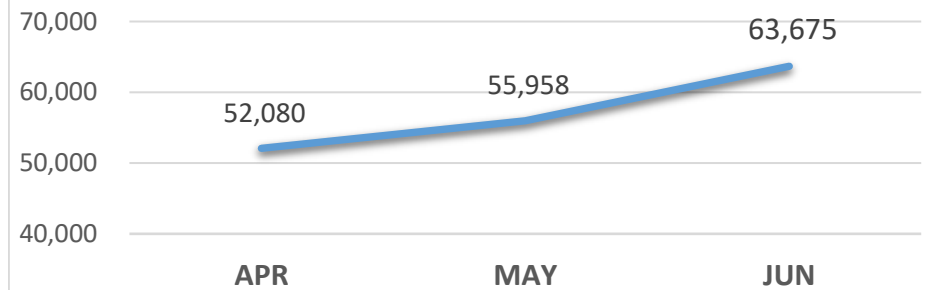

(Austin Public Library/Facebook)

Get your summer reading lists ready, y'all.

TOTAL CARDHOLDERS  
FY 2021 TRENDS

TOTAL VIRTUAL eCARDS  
FY 2021 Trends

ACTIVE CARDHOLDERS  
FY 2021 TRENDS

\*some type of activity on the card in last 3 years

WELCOME IN!

VISITORS

JUNE VISITORS

library.austintexas.gov

LIBRARY WEBSITE HITS  
FY 2021 TRENDS

WIFI CONNECTIONS  
FY 2021 TRENDS

Most customers used public computers for about an hour in June.

Public Computer Use  
June 2021