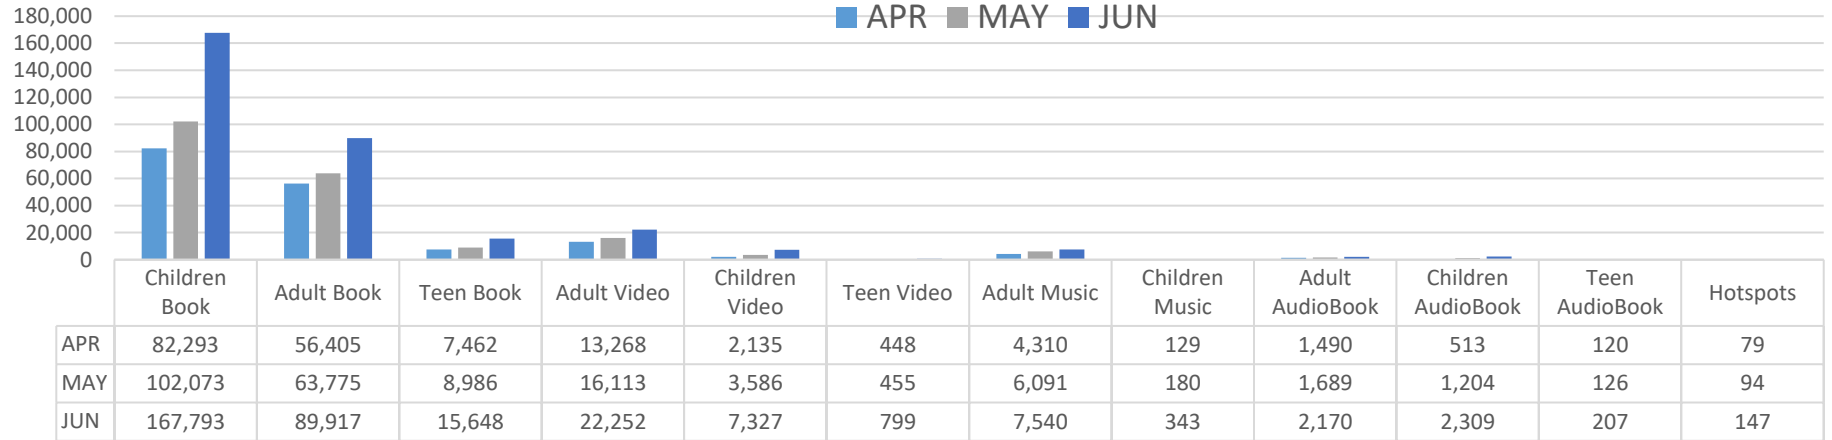

WELCOME IN!

VISITORS

JUNE VISITORS

library.austintexas.gov

LIBRARY WEBSITE HITS  
FY 2021 TRENDS

WIFI CONNECTIONS  
FY 2021 TRENDS

Most customers used public computers for about an hour in June.

Public Computer Use  
June 2021

Central Library	
Computer Users	4183
Hours on Computer	4216
Hours Per Person	1.01

PHYSICAL CIRCULATION BY ITEM TYPE

PHYSICAL CIRCULATION ADULT & YOUTH ITEMS FY 2021 TRENDS

VIRTUAL DIGITAL MATERIALS E-CIRCULATION