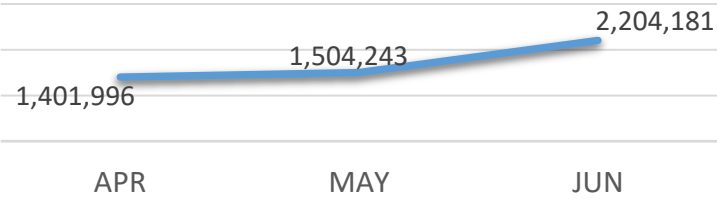

WELCOME IN!

VISITORS

JUNE VISITORS

library.austintexas.gov

LIBRARY WEBSITE HITS  
FY 2021 TRENDS

WIFI CONNECTIONS  
FY 2021 TRENDS

Most customers used public computers for about an hour in June.

Public Computer Use  
June 2021

Central Library	
Computer Users	4183
Hours on Computer	4216
Hours Per Person	1.01

PHYSICAL CIRCULATION BY ITEM TYPE

PHYSICAL CIRCULATION ADULT & YOUTH ITEMS FY 2021 TRENDS

VIRTUAL DIGITAL MATERIALS E-CIRCULATION