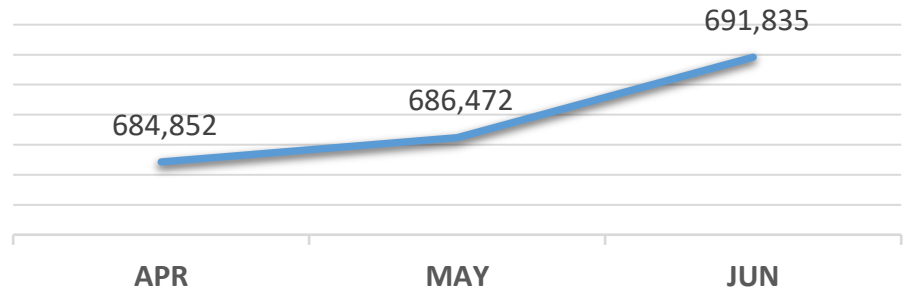

(Austin Public Library/Facebook)

Get your summer reading lists ready, y'all.

TOTAL CARDHOLDERS  
FY 2021 TRENDS

TOTAL VIRTUAL eCARDS  
FY 2021 Trends

ACTIVE CARDHOLDERS  
FY 2021 TRENDS

\*some type of activity on the card in last 3 years

WELCOME IN!

VISITORS

JUNE VISITORS

library.austintexas.gov

LIBRARY WEBSITE HITS  
FY 2021 TRENDS

WIFI CONNECTIONS  
FY 2021 TRENDS

Most customers used public computers for about an hour in June.

Public Computer Use  
June 2021