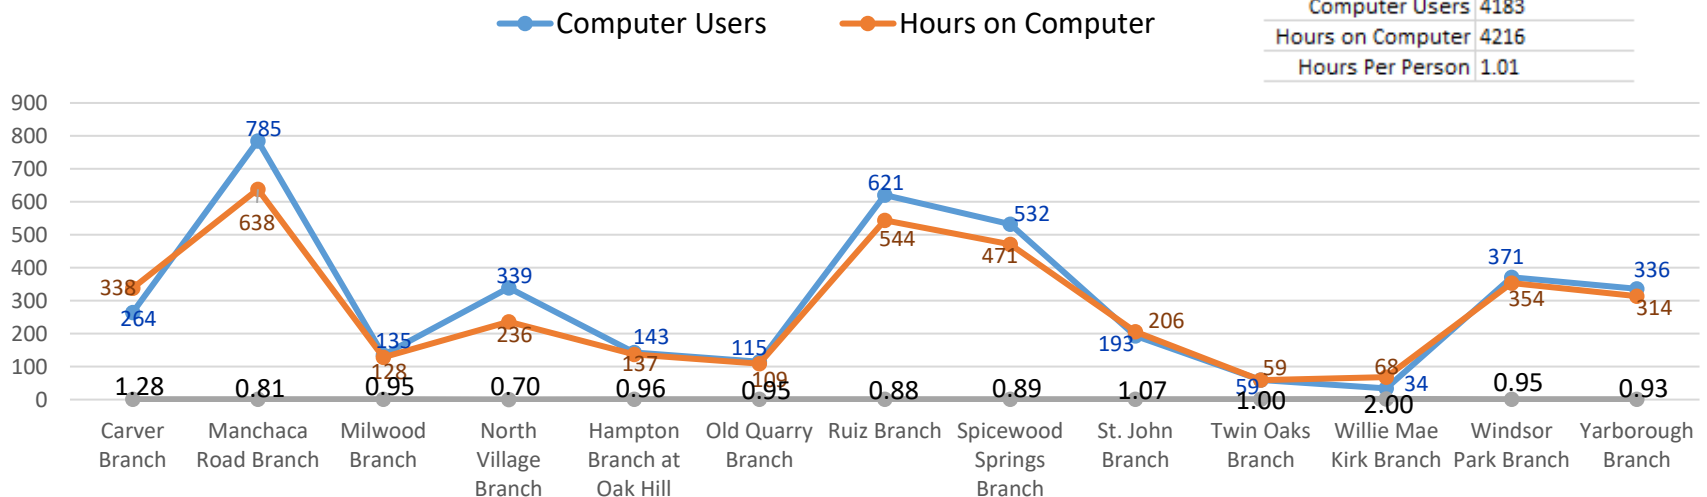

WELCOME IN!

VISITORS

JUNE VISITORS

library.austintexas.gov

LIBRARY WEBSITE HITS  
FY 2021 TRENDS

WIFI CONNECTIONS  
FY 2021 TRENDS

Most customers used public computers for about an hour in June.

Public Computer Use  
June 2021