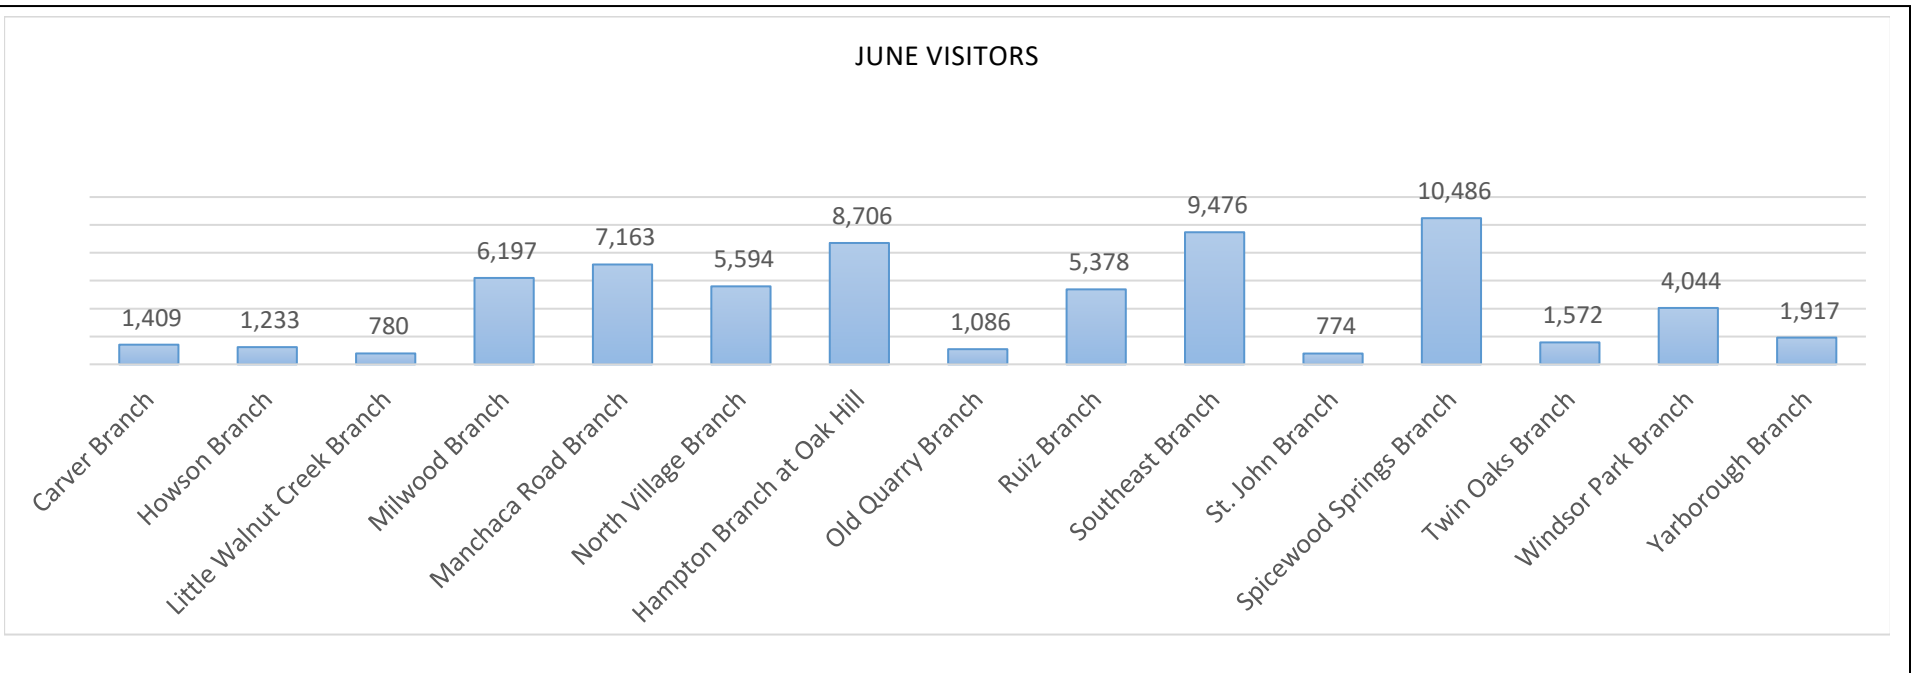

JUNE VISITORS