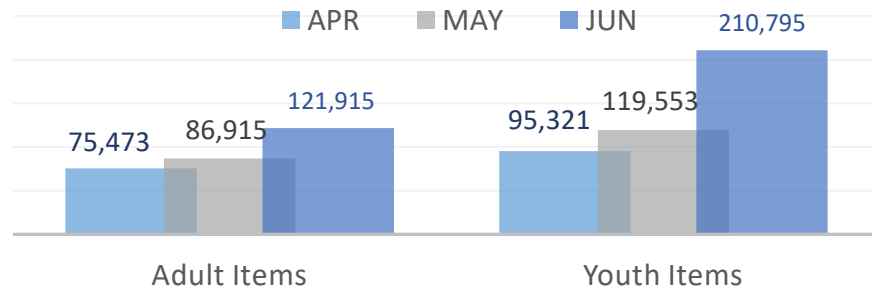

WELCOME IN!

VISITORS

JUNE VISITORS

library.austintexas.gov

LIBRARY WEBSITE HITS  
FY 2021 TRENDS

WIFI CONNECTIONS  
FY 2021 TRENDS

Most customers used public computers for about an hour in June.

Public Computer Use  
June 2021

Central Library	
Computer Users	4183
Hours on Computer	4216
Hours Per Person	1.01

PHYSICAL CIRCULATION BY ITEM TYPE

PHYSICAL CIRCULATION ADULT & YOUTH ITEMS FY 2021 TRENDS

VIRTUAL DIGITAL MATERIALS E-CIRCULATION