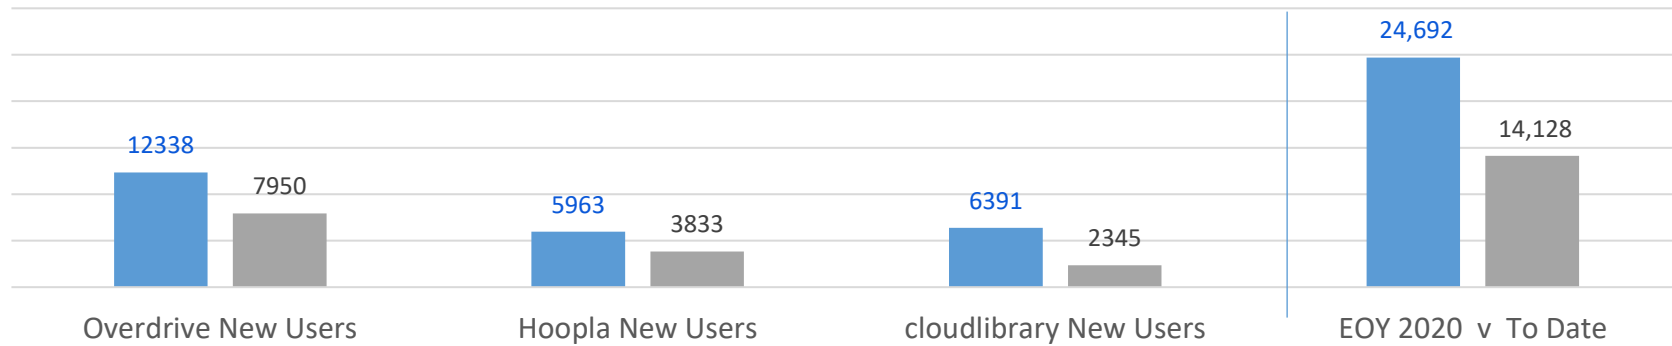

Central Library	
Computer Users	4183
Hours on Computer	4216
Hours Per Person	1.01

PHYSICAL CIRCULATION BY ITEM TYPE

PHYSICAL CIRCULATION ADULT & YOUTH ITEMS FY 2021 TRENDS

VIRTUAL DIGITAL MATERIALS E-CIRCULATION

NEW USERS OF DIGITAL PLATFORMS

■ FY 2020 ■ As of JUN 2021

NEW CARDS ISSUED  
FY 2021 TRENDS

■ APR ■ MAY ■ JUN