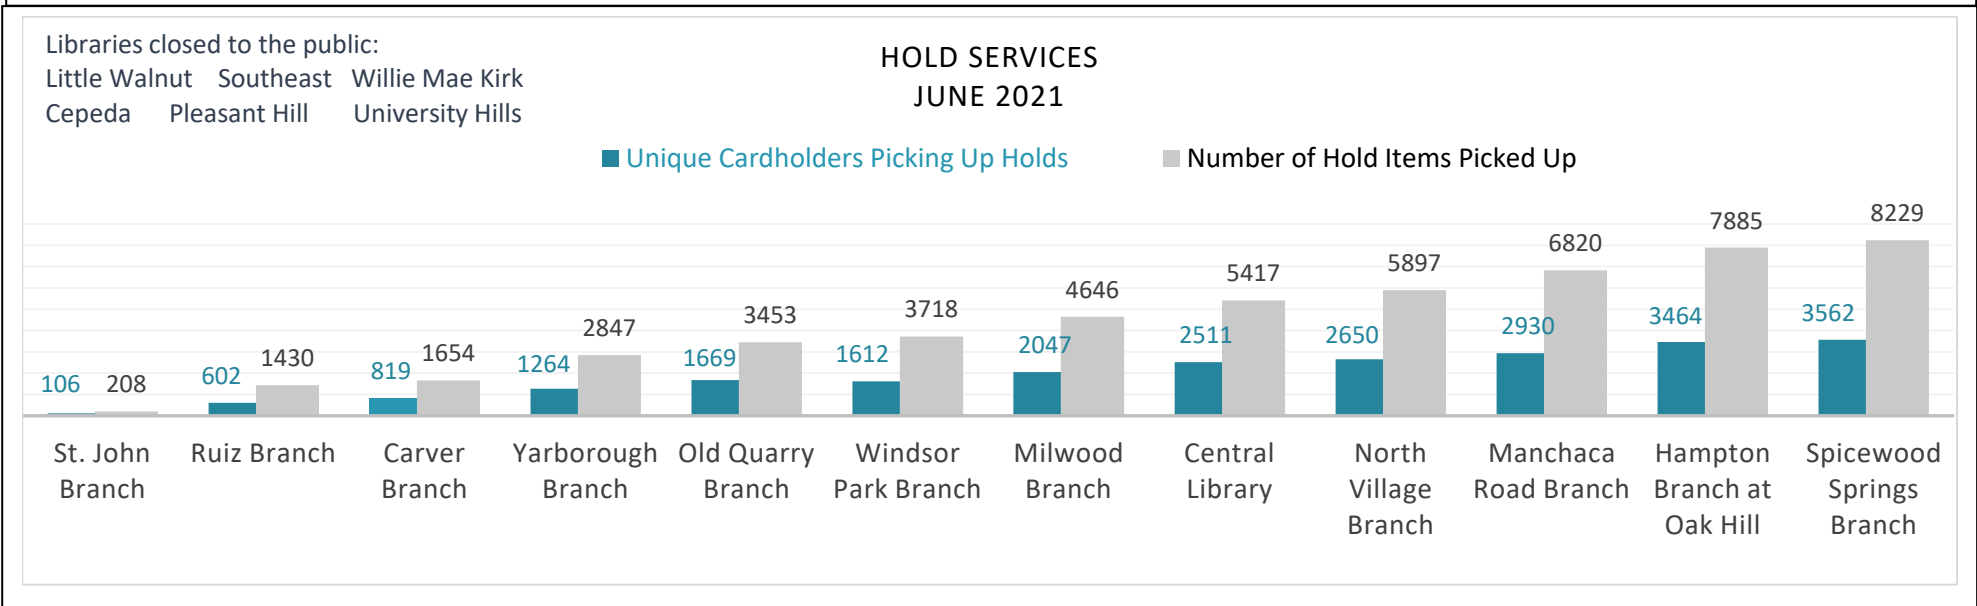

(Austin Public Library/Facebook)

Get your summer reading lists ready, y'all.

TOTAL CARDHOLDERS  
FY 2021 TRENDS

TOTAL VIRTUAL eCARDS  
FY 2021 Trends

ACTIVE CARDHOLDERS  
FY 2021 TRENDS

\*some type of activity on the card in last 3 years