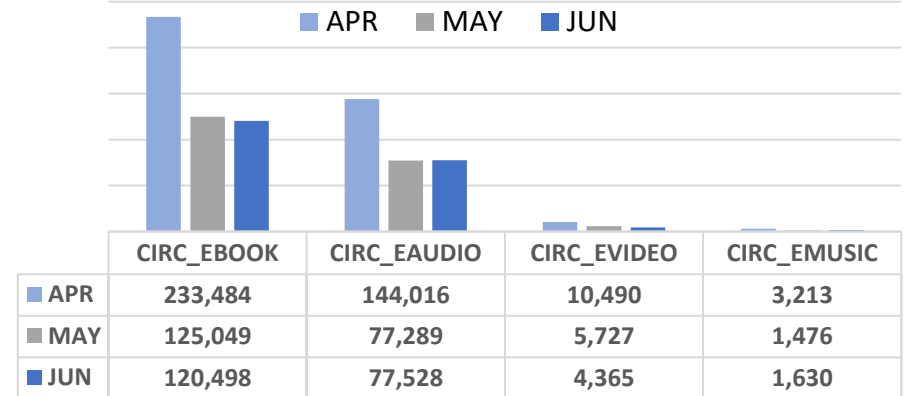

WELCOME IN!

VISITORS

JUNE VISITORS

library.austintexas.gov

LIBRARY WEBSITE HITS  
FY 2021 TRENDS

WIFI CONNECTIONS  
FY 2021 TRENDS

Most customers used public computers for about an hour in June.

Public Computer Use  
June 2021

Central Library	
Computer Users	4183
Hours on Computer	4216
Hours Per Person	1.01

PHYSICAL CIRCULATION BY ITEM TYPE

PHYSICAL CIRCULATION ADULT & YOUTH ITEMS FY 2021 TRENDS

VIRTUAL DIGITAL MATERIALS E-CIRCULATION

NEW USERS OF DIGITAL PLATFORMS

■ FY 2020 ■ As of JUN 2021

NEW CARDS ISSUED  
FY 2021 TRENDS

■ APR ■ MAY ■ JUN