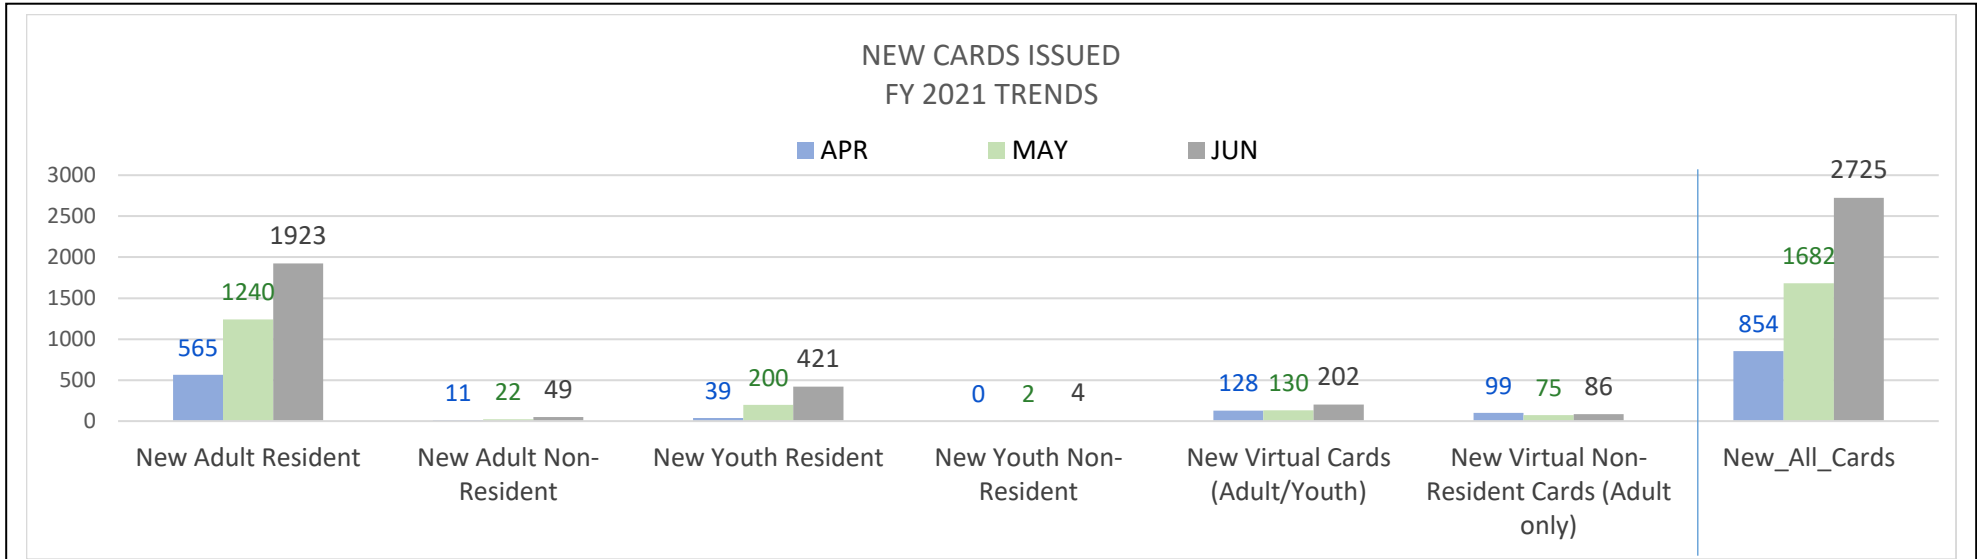

(Austin Public Library/Facebook)

Get your summer reading lists ready, y'all.

TOTAL CARDHOLDERS  
FY 2021 TRENDS

TOTAL VIRTUAL eCARDS  
FY 2021 Trends

ACTIVE CARDHOLDERS  
FY 2021 TRENDS

\*some type of activity on the card in last 3 years

WELCOME IN!

VISITORS

JUNE VISITORS

library.austintexas.gov

LIBRARY WEBSITE HITS  
FY 2021 TRENDS

WIFI CONNECTIONS  
FY 2021 TRENDS

Most customers used public computers for about an hour in June.

Public Computer Use  
June 2021

Central Library	
Computer Users	4183
Hours on Computer	4216
Hours Per Person	1.01

PHYSICAL CIRCULATION BY ITEM TYPE

PHYSICAL CIRCULATION ADULT & YOUTH ITEMS FY 2021 TRENDS

VIRTUAL DIGITAL MATERIALS E-CIRCULATION