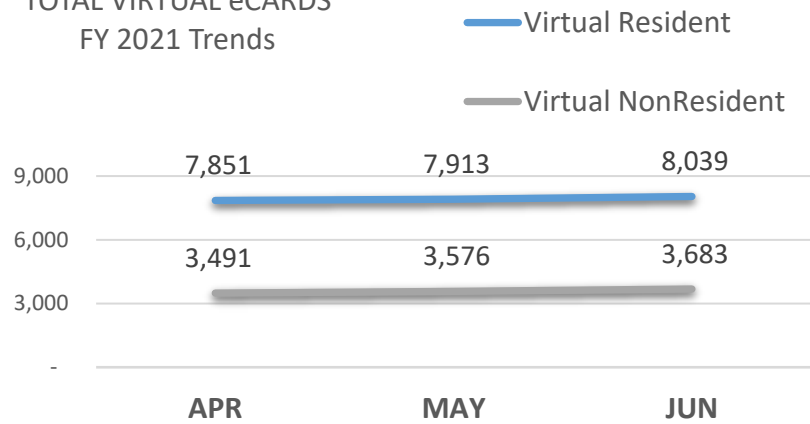

(Austin Public Library/Facebook)

Get your summer reading lists ready, y'all.

TOTAL CARDHOLDERS  
FY 2021 TRENDS

TOTAL VIRTUAL eCARDS  
FY 2021 Trends

ACTIVE CARDHOLDERS  
FY 2021 TRENDS

\*some type of activity on the card in last 3 years

WELCOME IN!

VISITORS

JUNE VISITORS

library.austintexas.gov

LIBRARY WEBSITE HITS  
FY 2021 TRENDS

WIFI CONNECTIONS  
FY 2021 TRENDS

Most customers used public computers for about an hour in June.

Public Computer Use  
June 2021