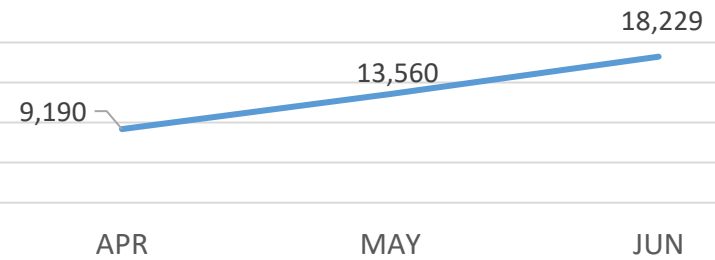

WELCOME IN!

VISITORS

JUNE VISITORS

library.austintexas.gov

LIBRARY WEBSITE HITS  
FY 2021 TRENDS

WIFI CONNECTIONS  
FY 2021 TRENDS

Most customers used public computers for about an hour in June.

Public Computer Use  
June 2021

Central Library	
Computer Users	4183
Hours on Computer	4216
Hours Per Person	1.01

PHYSICAL CIRCULATION BY ITEM TYPE

PHYSICAL CIRCULATION ADULT & YOUTH ITEMS FY 2021 TRENDS

VIRTUAL DIGITAL MATERIALS E-CIRCULATION