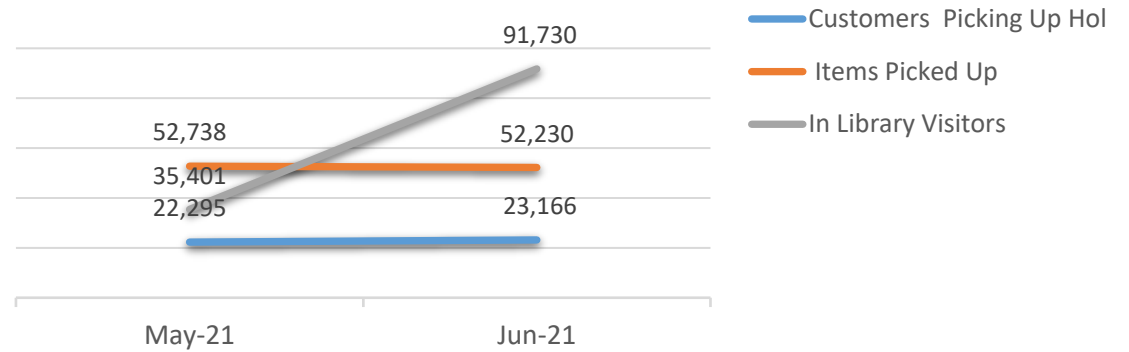

(Austin Public Library/Facebook)

Get your summer reading lists ready, y'all.

TOTAL CARDHOLDERS  
FY 2021 TRENDS

TOTAL VIRTUAL eCARDS  
FY 2021 Trends

ACTIVE CARDHOLDERS  
FY 2021 TRENDS

\*some type of activity on the card in last 3 years

WELCOME IN!

VISITORS

JUNE VISITORS

library.austintexas.gov

LIBRARY WEBSITE HITS  
FY 2021 TRENDS

WIFI CONNECTIONS  
FY 2021 TRENDS

Most customers used public computers for about an hour in June.

Public Computer Use  
June 2021