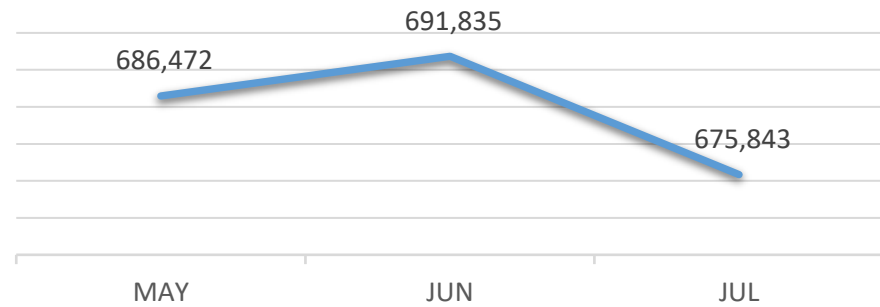

TOTAL CARDHOLDERS
FY 2021 TRENDS

TOTAL VIRTUAL eCARDS
FY 2021 Trends

ACTIVE CARDHOLDERS
FY 2021 TRENDS

*some type of activity on the card in last 3 years

Libraries closed in July
 Little Walnut Creek
 Southeast Cepeda
 Pleasant Hill
 University Hills
 Terrazas

HOLD SERVICES JULY 2021

CENTRAL VISITORS

BRANCH VISITORS

Little Walnut and Southeast served as Vaccine Clinics. Yarborough recently re-opened.

Willie Mae Kirk, on average, shows the highest usage (nearly 2 hours per customer). Due to COVID restrictions, fewer computers and limited occupancy impact usage.