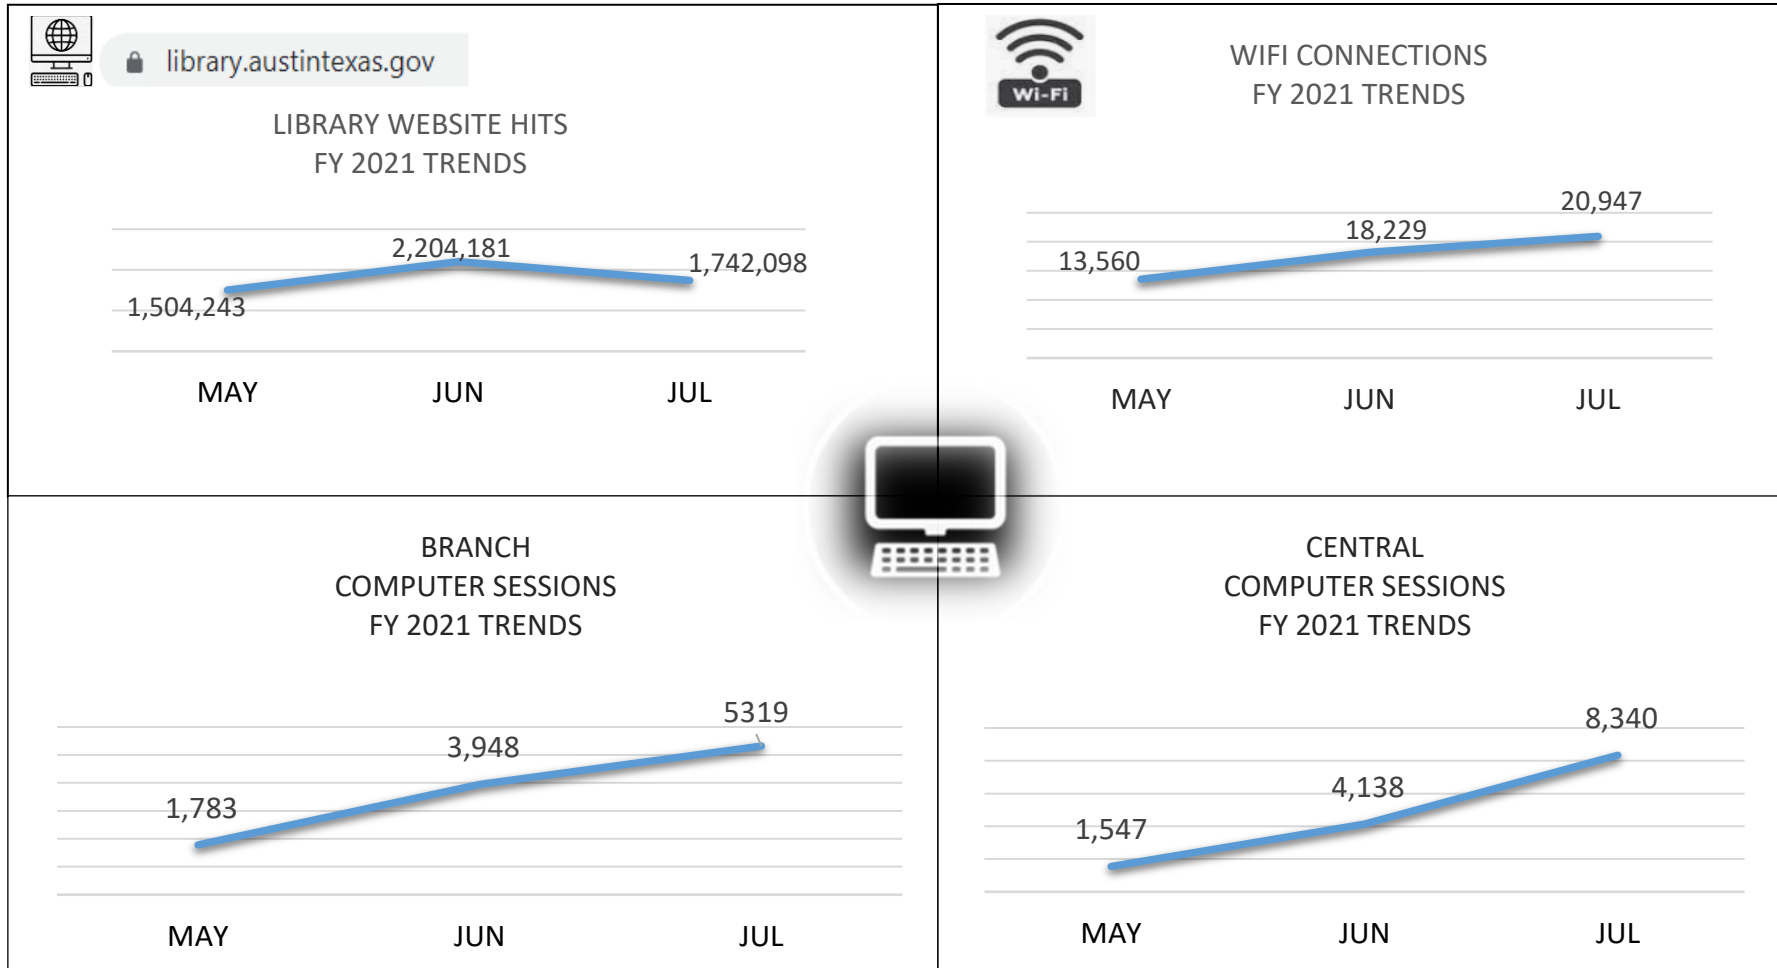

TOTAL CARDHOLDERS
FY 2021 TRENDS

TOTAL VIRTUAL eCARDS
FY 2021 Trends

ACTIVE CARDHOLDERS
FY 2021 TRENDS

*some type of activity on the card in last 3 years

Libraries closed in July
 Little Walnut Creek
 Southeast Cepeda
 Pleasant Hill
 University Hills
 Terrazas

HOLD SERVICES JULY 2021

CENTRAL VISITORS

BRANCH VISITORS

Little Walnut and Southeast served as Vaccine Clinics. Yarborough recently re-opened.

Willie Mae Kirk, on average, shows the highest usage (nearly 2 hours per customer). Due to COVID restrictions, fewer computers and limited occupancy impact usage.

Public Computer Use
July 2021

Central Library	
Computer Users	8,340
Hours on Computer	5,382
Hours Per Person	0.65

Computer Users Hours on Computer

Ruiz and Manchaca show high number of devices connecting and high data use.