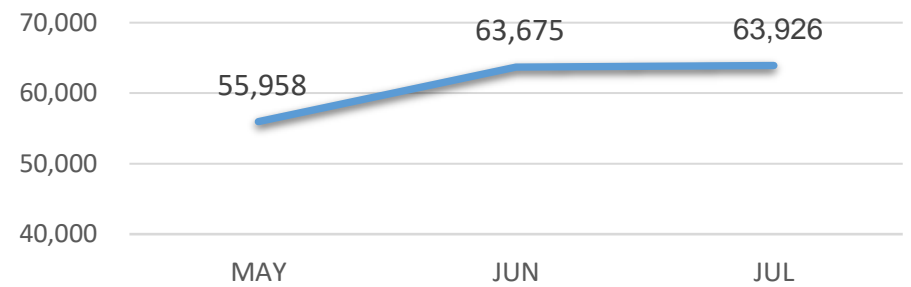

TOTAL CARDHOLDERS
FY 2021 TRENDS

TOTAL VIRTUAL eCARDS
FY 2021 Trends

ACTIVE CARDHOLDERS
FY 2021 TRENDS

*some type of activity on the card in last 3 years

Libraries closed in July
 Little Walnut Creek
 Southeast Cepeda
 Pleasant Hill
 University Hills
 Terrazas

HOLD SERVICES JULY 2021

CENTRAL VISITORS

BRANCH VISITORS

Little Walnut and Southeast served as Vaccine Clinics. Yarborough recently re-opened.

Willie Mae Kirk, on average, shows the highest usage (nearly 2 hours per customer). Due to COVID restrictions, fewer computers and limited occupancy impact usage.