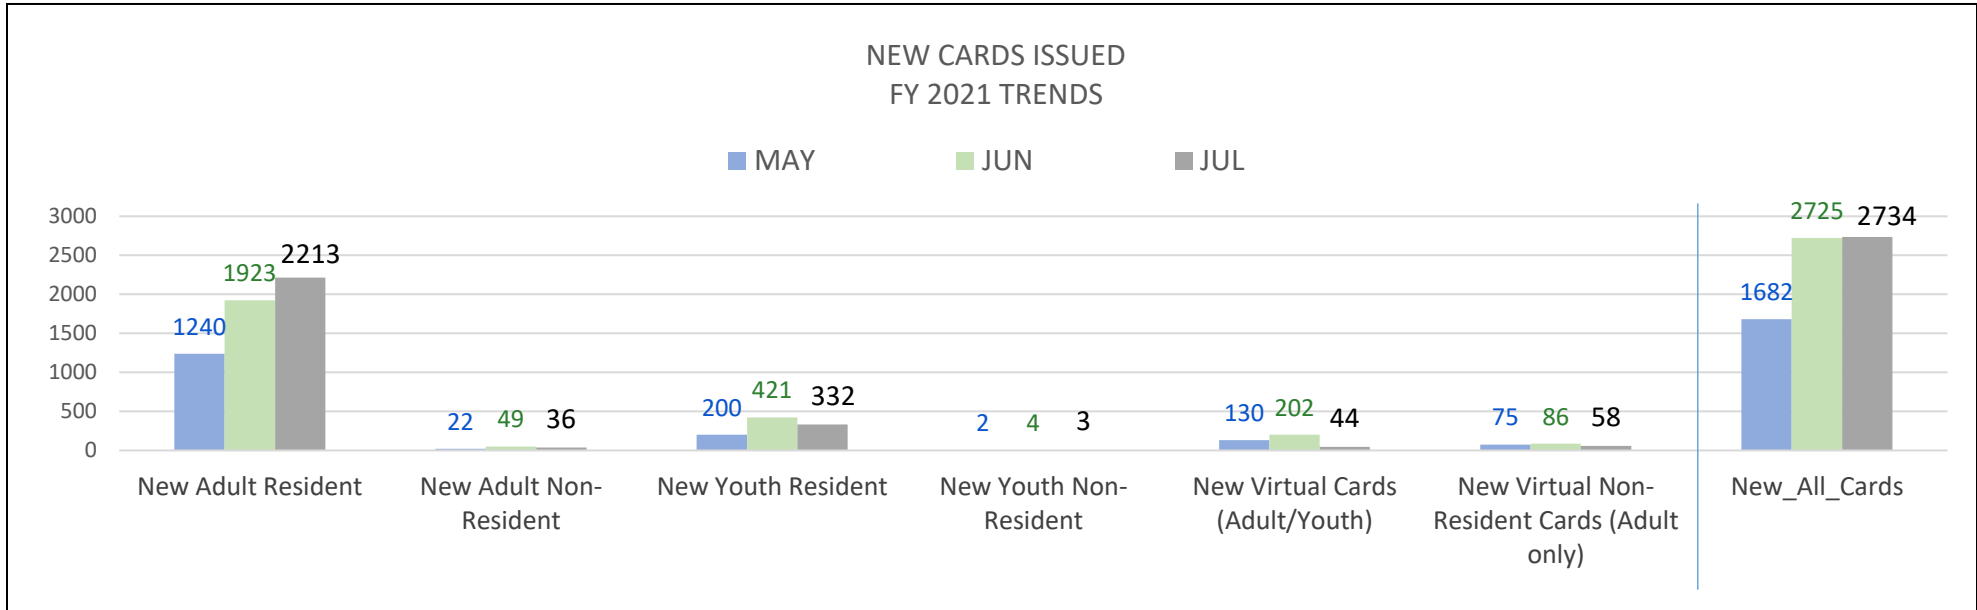

TOTAL CARDHOLDERS
FY 2021 TRENDS

TOTAL VIRTUAL eCARDS
FY 2021 Trends

ACTIVE CARDHOLDERS
FY 2021 TRENDS

*some type of activity on the card in last 3 years

Libraries closed in July
 Little Walnut Creek
 Southeast Cepeda
 Pleasant Hill
 University Hills
 Terrazas

HOLD SERVICES JULY 2021

CENTRAL VISITORS

BRANCH VISITORS

Little Walnut and Southeast served as Vaccine Clinics. Yarborough recently re-opened.

Willie Mae Kirk, on average, shows the highest usage (nearly 2 hours per customer). Due to COVID restrictions, fewer computers and limited occupancy impact usage.