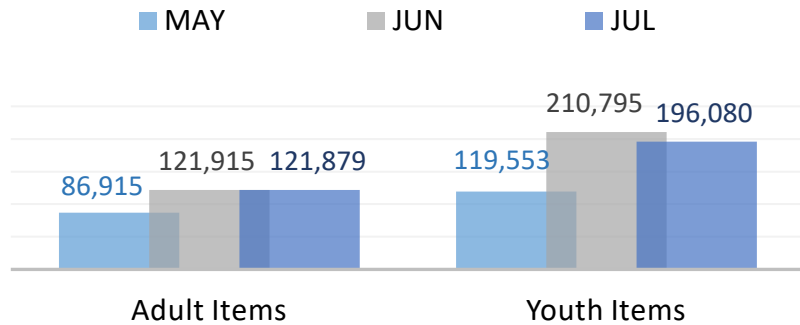

PERSONAL DEVICES WIFI DATA USE (GB)
JULY 2021

JULY # OF DEVICES DATA GB USE

PHYSICAL CIRCULATION BY ITEM TYPE

PHYSICAL CIRCULATION
ADULT & YOUTH ITEMS
FY 2021 TRENDS

VIRTUAL CIRCULATION