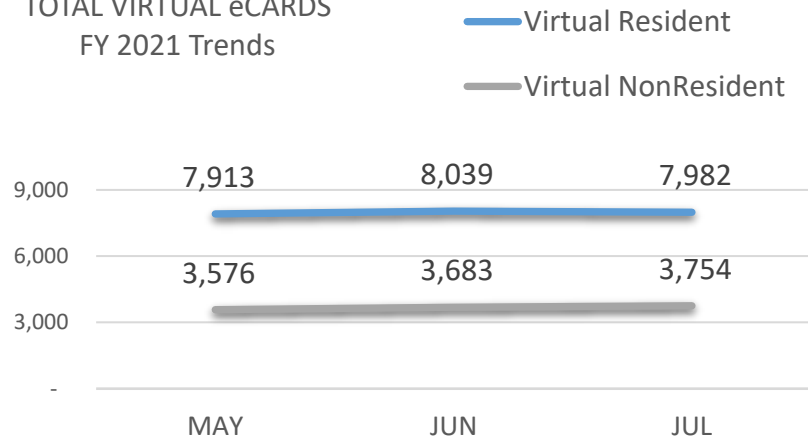

TOTAL CARDHOLDERS
FY 2021 TRENDS

TOTAL VIRTUAL eCARDS
FY 2021 Trends

ACTIVE CARDHOLDERS
FY 2021 TRENDS

*some type of activity on the card in last 3 years

Libraries closed in July
 Little Walnut Creek
 Southeast Cepeda
 Pleasant Hill
 University Hills
 Terrazas

HOLD SERVICES JULY 2021

CENTRAL VISITORS

BRANCH VISITORS

Little Walnut and Southeast served as Vaccine Clinics. Yarborough recently re-opened.

Willie Mae Kirk, on average, shows the highest usage (nearly 2 hours per customer). Due to COVID restrictions, fewer computers and limited occupancy impact usage.