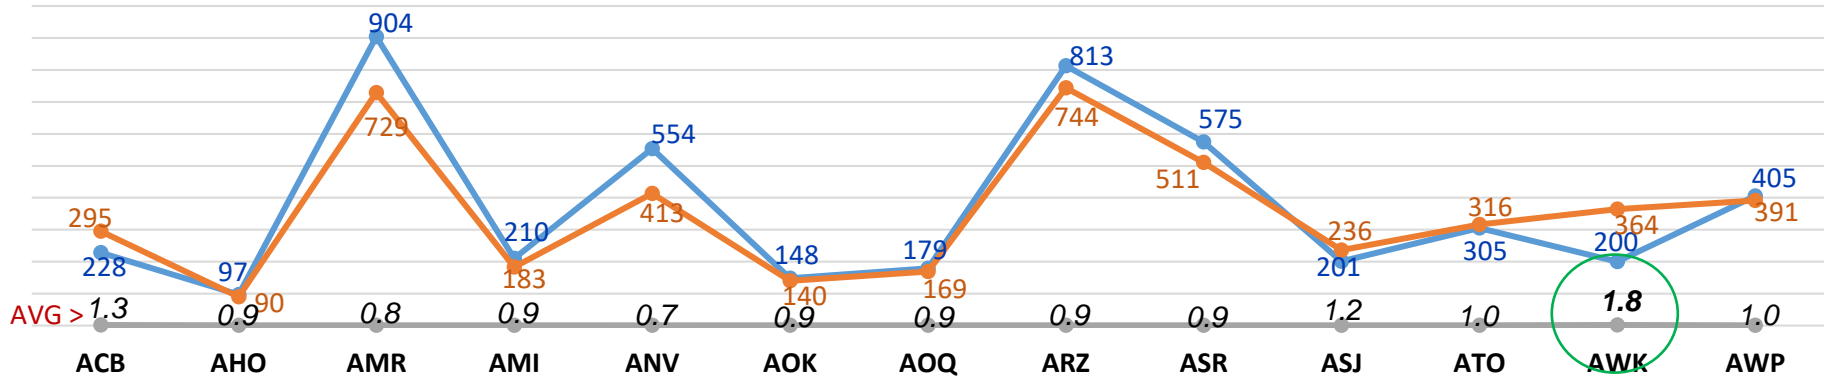

Willie Mae Kirk, on average, shows the highest usage (nearly 2 hours per customer). Due to COVID restrictions, fewer computers and limited occupancy impact usage.

Public Computer Use
July 2021

Central Library	
Computer Users	8,340
Hours on Computer	5,382
Hours Per Person	0.65

Computer Users   Hours on Computer