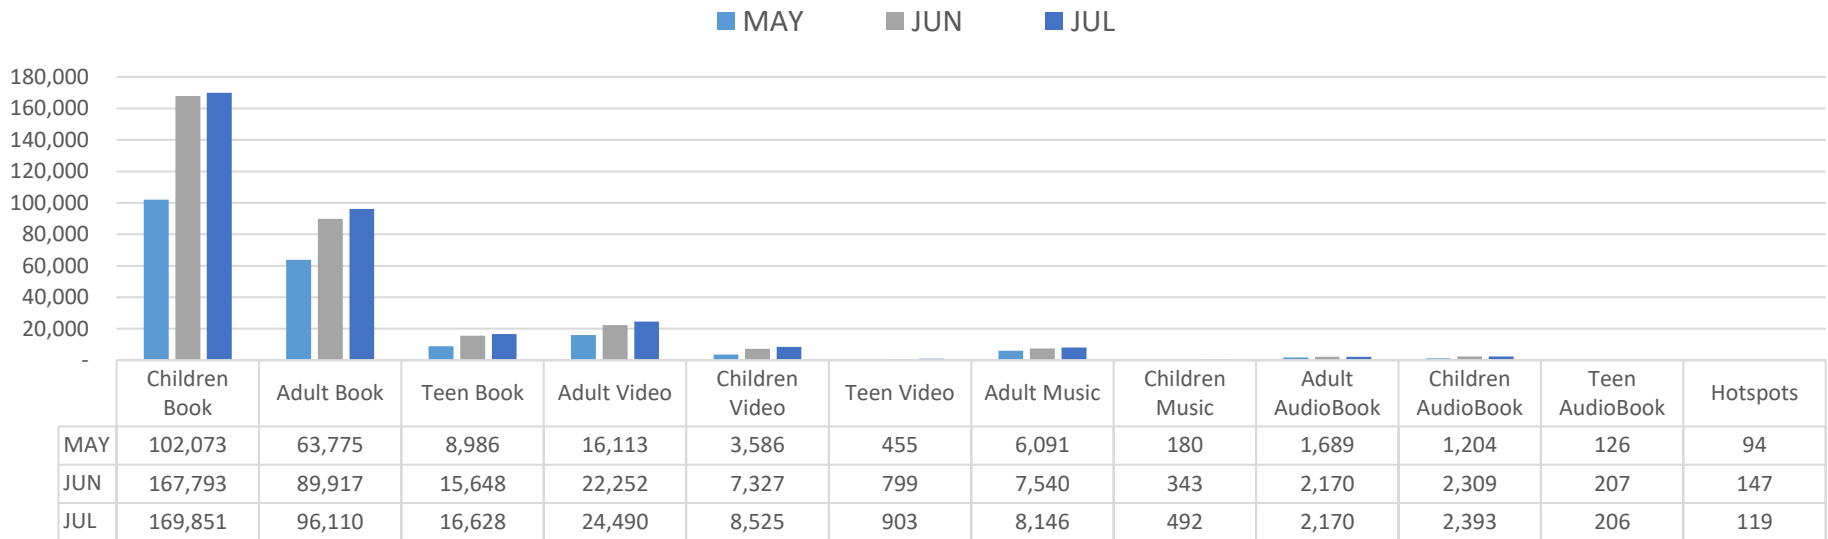

HOLD SERVICES JULY 2021

CENTRAL VISITORS

BRANCH VISITORS

Little Walnut and Southeast served as Vaccine Clinics. Yarborough recently re-opened.

Willie Mae Kirk, on average, shows the highest usage (nearly 2 hours per customer). Due to COVID restrictions, fewer computers and limited occupancy impact usage.

Public Computer Use
July 2021

Central Library	
Computer Users	8,340
Hours on Computer	5,382
Hours Per Person	0.65

Computer Users Hours on Computer

Ruiz and Manchaca show high number of devices connecting and high data use.

PERSONAL DEVICES WIFI DATA USE (GB)
JULY 2021

JULY # OF DEVICES DATA GB USE

PHYSICAL CIRCULATION BY ITEM TYPE

PHYSICAL CIRCULATION
ADULT & YOUTH ITEMS
FY 2021 TRENDS

VIRTUAL CIRCULATION