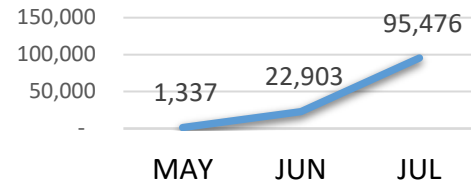

TOTAL CARDHOLDERS
FY 2021 TRENDS

TOTAL VIRTUAL eCARDS
FY 2021 Trends

ACTIVE CARDHOLDERS
FY 2021 TRENDS

*some type of activity on the card in last 3 years

Libraries closed in July
 Little Walnut Creek
 Southeast Cepeda
 Pleasant Hill
 University Hills
 Terrazas

HOLD SERVICES JULY 2021

CENTRAL VISITORS

BRANCH VISITORS

Little Walnut and Southeast served as Vaccine Clinics. Yarborough recently re-opened.

Willie Mae Kirk, on average, shows the highest usage (nearly 2 hours per customer). Due to COVID restrictions, fewer computers and limited occupancy impact usage.