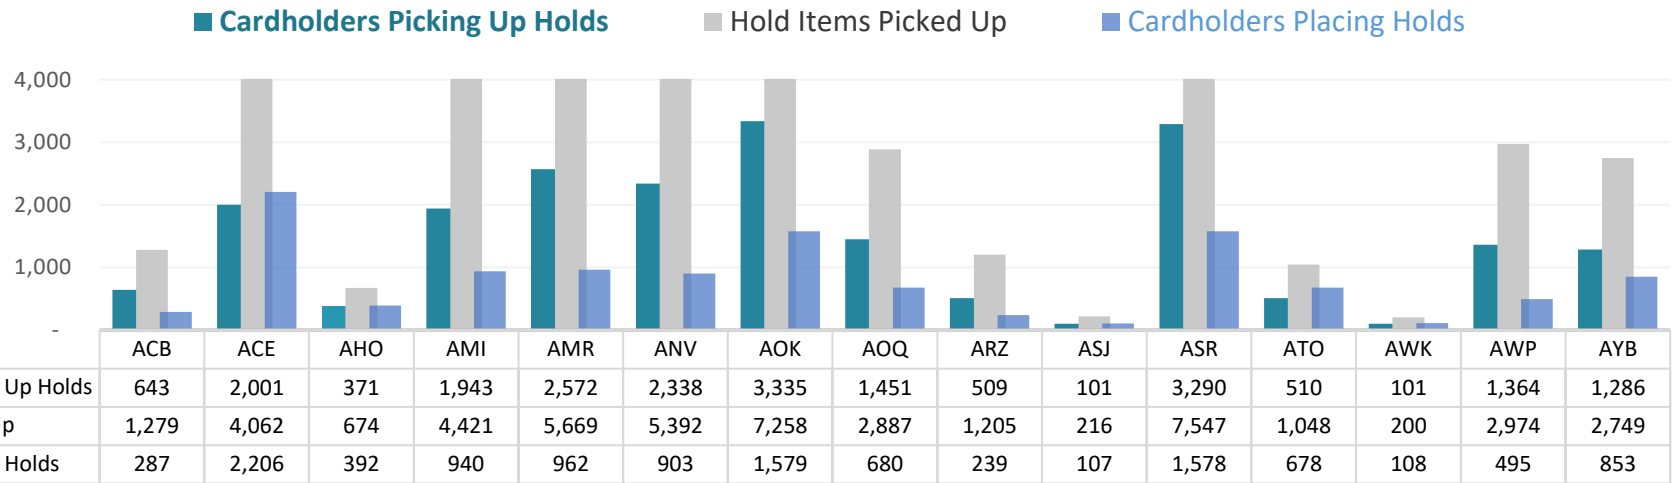

TOTAL CARDHOLDERS
FY 2021 TRENDS

TOTAL VIRTUAL eCARDS
FY 2021 Trends

ACTIVE CARDHOLDERS
FY 2021 TRENDS

*some type of activity on the card in last 3 years

Libraries closed in July
 Little Walnut Creek
 Southeast Cepeda
 Pleasant Hill
 University Hills
 Terrazas

HOLD SERVICES JULY 2021

CENTRAL VISITORS

BRANCH VISITORS

Little Walnut and Southeast served as Vaccine Clinics. Yarborough recently re-opened.

Willie Mae Kirk, on average, shows the highest usage (nearly 2 hours per customer). Due to COVID restrictions, fewer computers and limited occupancy impact usage.