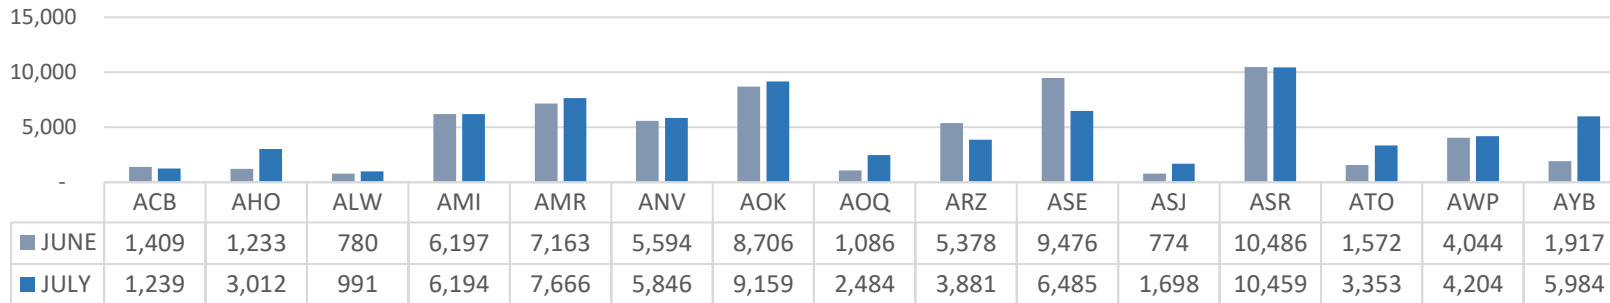

TOTAL CARDHOLDERS
FY 2021 TRENDS

TOTAL VIRTUAL eCARDS
FY 2021 Trends

ACTIVE CARDHOLDERS
FY 2021 TRENDS

*some type of activity on the card in last 3 years

Libraries closed in July
 Little Walnut Creek
 Southeast Cepeda
 Pleasant Hill
 University Hills
 Terrazas

HOLD SERVICES JULY 2021

CENTRAL VISITORS

BRANCH VISITORS

Little Walnut and Southeast served as Vaccine Clinics. Yarborough recently re-opened.

Willie Mae Kirk, on average, shows the highest usage (nearly 2 hours per customer). Due to COVID restrictions, fewer computers and limited occupancy impact usage.

Public Computer Use
July 2021

Central Library	
Computer Users	8,340
Hours on Computer	5,382
Hours Per Person	0.65

Computer Users Hours on Computer

Ruiz and Manchaca show high number of devices connecting and high data use.