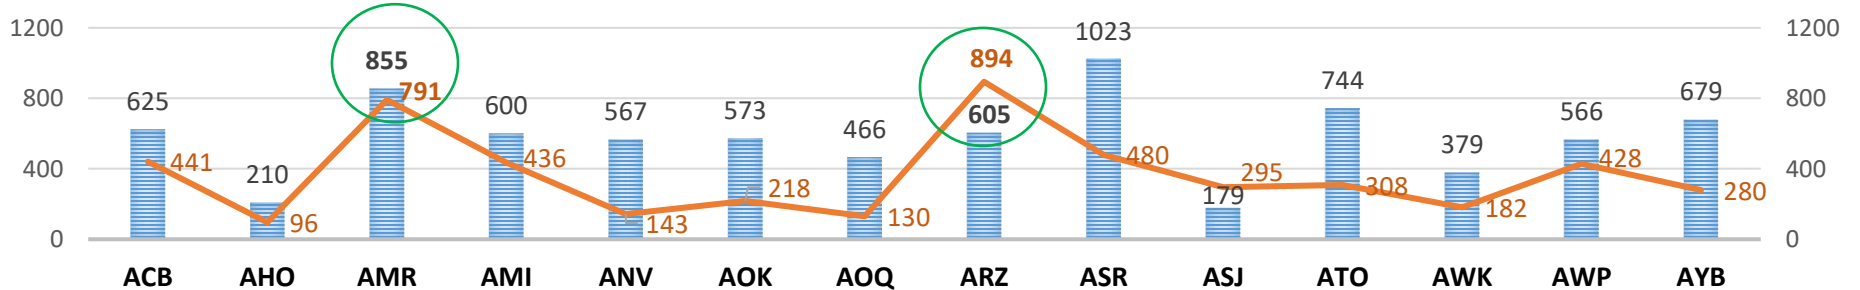

HOLD SERVICES JULY 2021

CENTRAL VISITORS

BRANCH VISITORS

Little Walnut and Southeast served as Vaccine Clinics. Yarborough recently re-opened.

Willie Mae Kirk, on average, shows the highest usage (nearly 2 hours per customer). Due to COVID restrictions, fewer computers and limited occupancy impact usage.

Public Computer Use
July 2021

Central Library	
Computer Users	8,340
Hours on Computer	5,382
Hours Per Person	0.65

Computer Users Hours on Computer

Ruiz and Manchaca show high number of devices connecting and high data use.

PERSONAL DEVICES WIFI DATA USE (GB)
JULY 2021

JULY # OF DEVICES DATA GB USE

PHYSICAL CIRCULATION BY ITEM TYPE

PHYSICAL CIRCULATION
ADULT & YOUTH ITEMS
FY 2021 TRENDS

VIRTUAL CIRCULATION