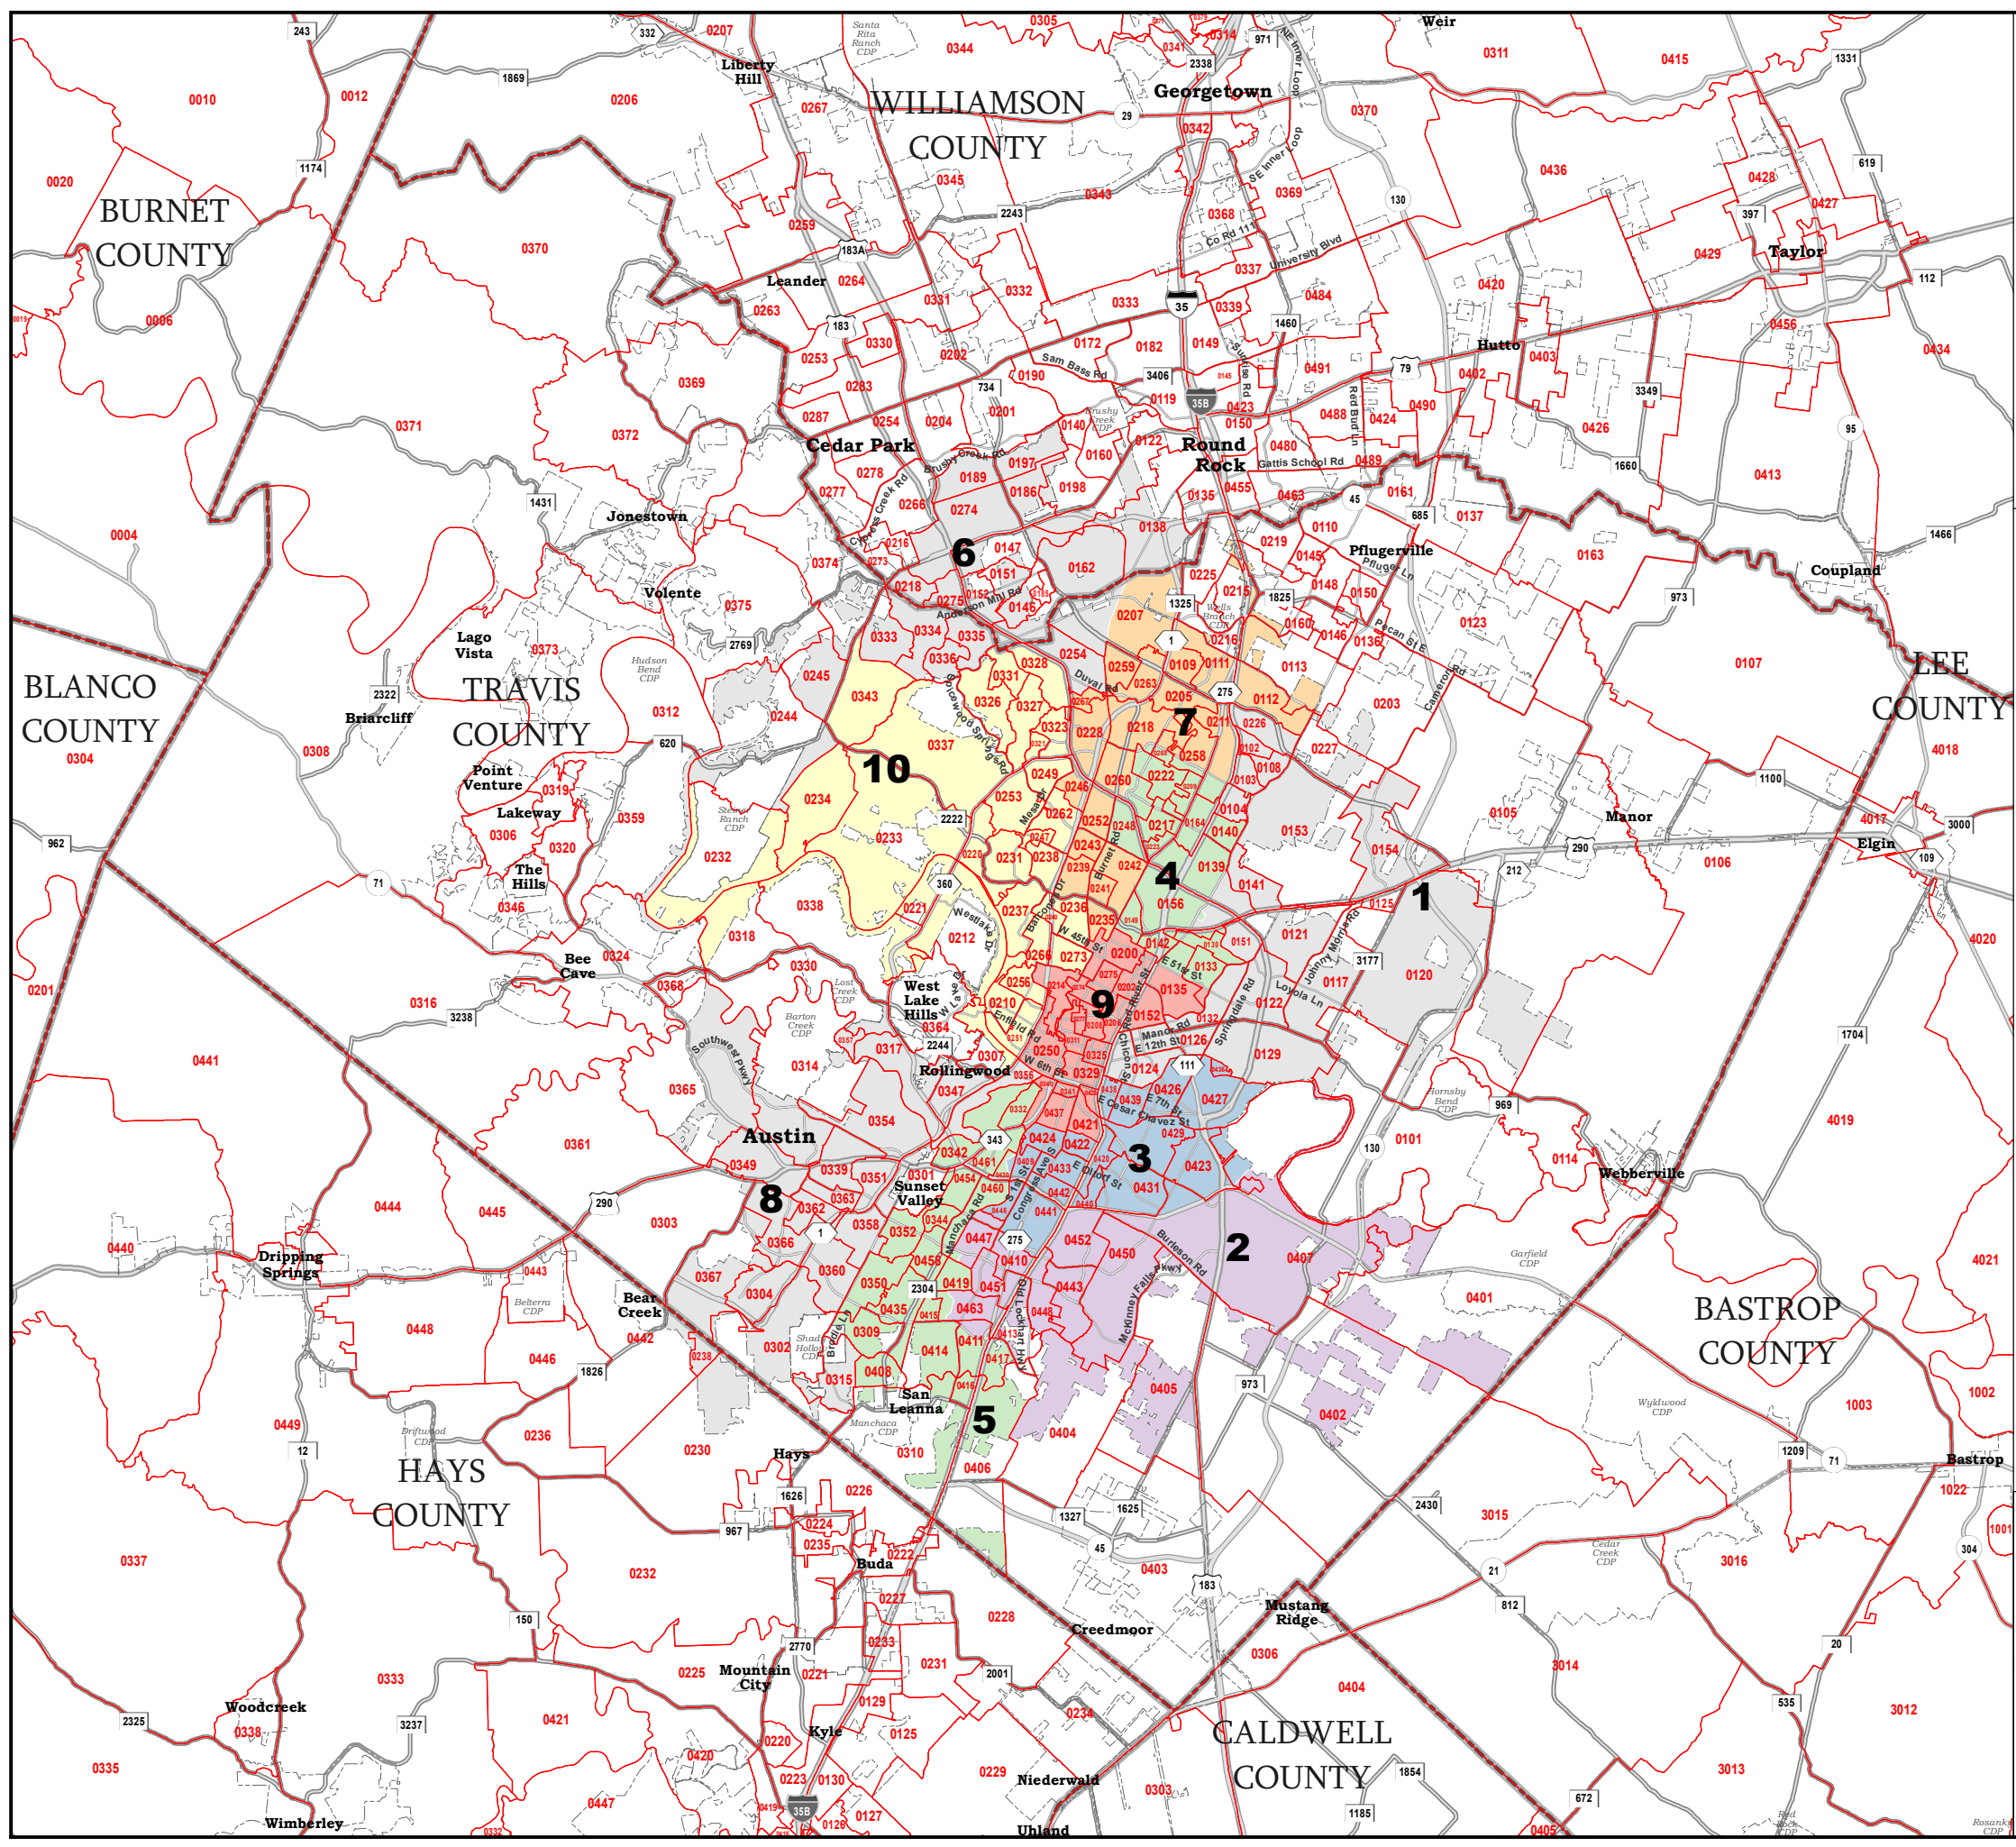

TRAVIS COUNTY

State Board of Education Districts Proposed Plan XKORE2004

- 2020 General Election Precincts
- Cities
- Census Designated Places (CDPs)
- COUNTIES
- XKORE2004

Boundaries other than for legislative, congressional, or State Board of Education districts are for informational purposes only and may be approximate.