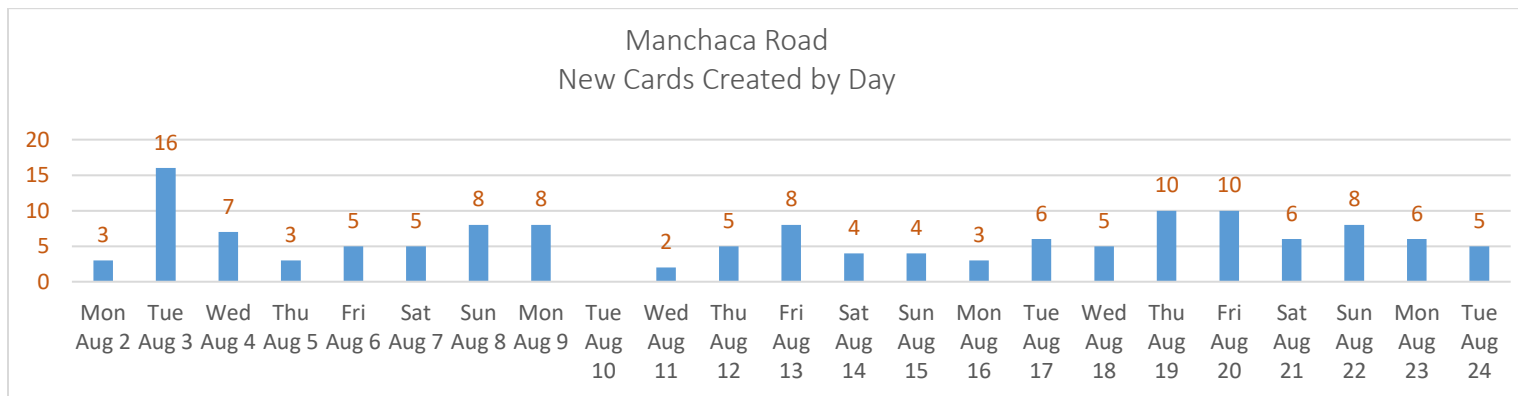

**NORTH REGION**

Special Report August 2021

Director's Monthly Report

**SOUTH REGION**

Special Report August 2021

Director's Monthly Report

**CARVER AUGUST SNAPSHOT**

CARVER	ACB	ACB	ACB	ACB	ACB
DAY	Express Check Out	Express Renewal	Desk Check Out	Desk Renewal	Desk Check In
Aug 2 Mon	109		49	1	273
Aug 3 Tue	154	7	69		227
Aug 4 Wed	141	6	43		138
Aug 5 Thu	172		20		169
Aug 6 Fri	165		47	2	172
Aug 9 Mon	166		40	1	268
Aug 10 Tue	141		63		184
Aug 11 Wed	159	7	33	1	119
Aug 12 Thu	107	2	119	1	145
Aug 13 Fri	187		182	1	163
Aug 16 Mon	74		281	1	246
Aug 17 Tue	95	1	28		103
Aug 18 Wed	132	1	31		162
Aug 19 Thu	169		31	1	200
Aug 20 Fri	175		161		160
<b>Total</b>	<b>2,146</b>	<b>24</b>	<b>1,197</b>	<b>9</b>	<b>2,729</b>

- 305 public computer users, averaging .7 hours per user.
- 671 customers used their personal devices to connect to WIFI.
- 458 customers picked up 641 holds.
- 1,218 cardholders used their cards.81 were youth.