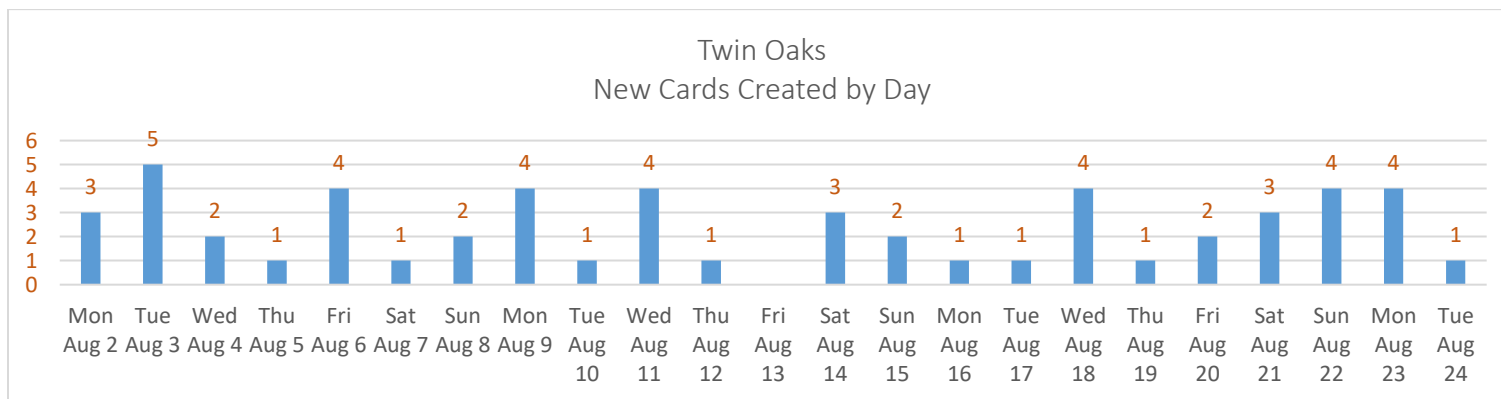

**NORTH REGION**

Special Report August 2021

Director's Monthly Report

**SOUTH REGION**

Special Report August 2021

Director's Monthly Report

**CARVER AUGUST SNAPSHOT**

CARVER	ACB	ACB	ACB	ACB	ACB
DAY	Express Check Out	Express Renewal	Desk Check Out	Desk Renewal	Desk Check In
Aug 2 Mon	109		49	1	273
Aug 3 Tue	154	7	69		227
Aug 4 Wed	141	6	43		138
Aug 5 Thu	172		20		169
Aug 6 Fri	165		47	2	172
Aug 9 Mon	166		40	1	268
Aug 10 Tue	141		63		184
Aug 11 Wed	159	7	33	1	119
Aug 12 Thu	107	2	119	1	145
Aug 13 Fri	187		182	1	163
Aug 16 Mon	74		281	1	246
Aug 17 Tue	95	1	28		103
Aug 18 Wed	132	1	31		162
Aug 19 Thu	169		31	1	200
Aug 20 Fri	175		161		160
<b>Total</b>	<b>2,146</b>	<b>24</b>	<b>1,197</b>	<b>9</b>	<b>2,729</b>

- 305 public computer users, averaging .7 hours per user.
- 671 customers used their personal devices to connect to WIFI.
- 458 customers picked up 641 holds.
- 1,218 cardholders used their cards.81 were youth.