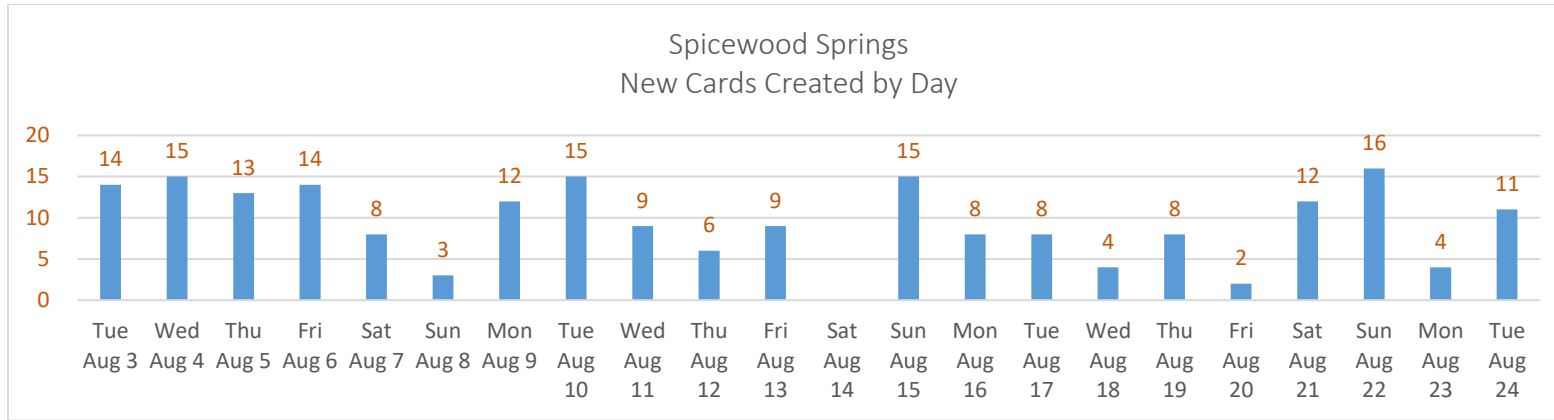

This month we took a closer look at new library cards by the hour. We also used Carver and Central to show how a snapshot may be helpful at different times during the year. We did not present Visitor count and Programs are suspended due to COVID.

**NORTH REGION**

Special Report August 2021

Director's Monthly Report

**SOUTH REGION**

Special Report August 2021

Director's Monthly Report

**CARVER AUGUST SNAPSHOT**

CARVER	ACB	ACB	ACB	ACB	ACB
DAY	Express Check Out	Express Renewal	Desk Check Out	Desk Renewal	Desk Check In
Aug 2 Mon	109		49	1	273
Aug 3 Tue	154	7	69		227
Aug 4 Wed	141	6	43		138
Aug 5 Thu	172		20		169
Aug 6 Fri	165		47	2	172
Aug 9 Mon	166		40	1	268
Aug 10 Tue	141		63		184
Aug 11 Wed	159	7	33	1	119
Aug 12 Thu	107	2	119	1	145
Aug 13 Fri	187		182	1	163
Aug 16 Mon	74		281	1	246
Aug 17 Tue	95	1	28		103
Aug 18 Wed	132	1	31		162
Aug 19 Thu	169		31	1	200
Aug 20 Fri	175		161		160
<b>Total</b>	<b>2,146</b>	<b>24</b>	<b>1,197</b>	<b>9</b>	<b>2,729</b>

- 305 public computer users, averaging .7 hours per user.
- 671 customers used their personal devices to connect to WIFI.
- 458 customers picked up 641 holds.
- 1,218 cardholders used their cards.81 were youth.