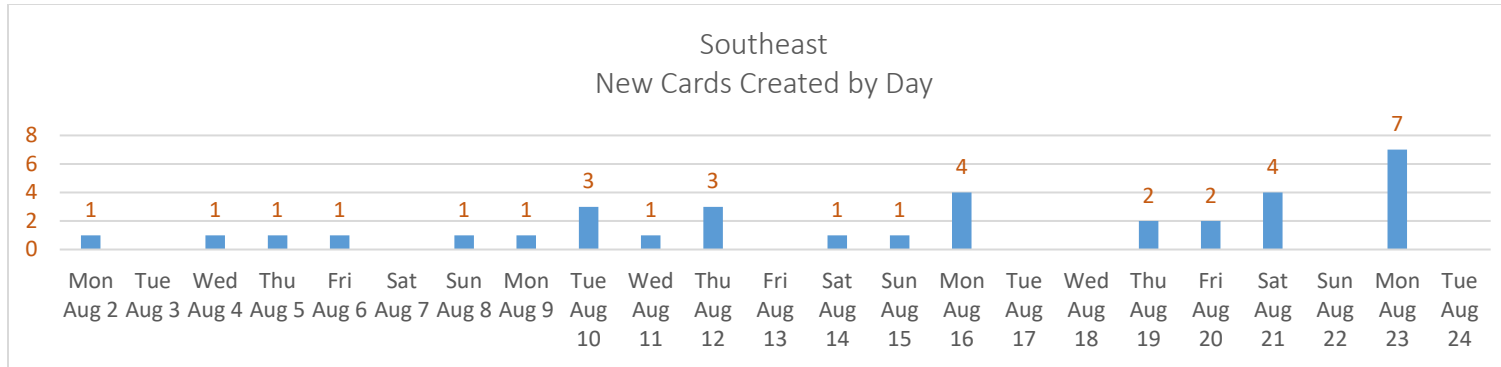

**NORTH REGION**

Special Report August 2021

Director's Monthly Report

**SOUTH REGION**

Special Report August 2021

Director's Monthly Report

**CARVER AUGUST SNAPSHOT**

CARVER	ACB	ACB	ACB	ACB	ACB
DAY	Express Check Out	Express Renewal	Desk Check Out	Desk Renewal	Desk Check In
Aug 2 Mon	109		49	1	273
Aug 3 Tue	154	7	69		227
Aug 4 Wed	141	6	43		138
Aug 5 Thu	172		20		169
Aug 6 Fri	165		47	2	172
Aug 9 Mon	166		40	1	268
Aug 10 Tue	141		63		184
Aug 11 Wed	159	7	33	1	119
Aug 12 Thu	107	2	119	1	145
Aug 13 Fri	187		182	1	163
Aug 16 Mon	74		281	1	246
Aug 17 Tue	95	1	28		103
Aug 18 Wed	132	1	31		162
Aug 19 Thu	169		31	1	200
Aug 20 Fri	175		161		160
<b>Total</b>	<b>2,146</b>	<b>24</b>	<b>1,197</b>	<b>9</b>	<b>2,729</b>

- 305 public computer users, averaging .7 hours per user.
- 671 customers used their personal devices to connect to WIFI.
- 458 customers picked up 641 holds.
- 1,218 cardholders used their cards.81 were youth.