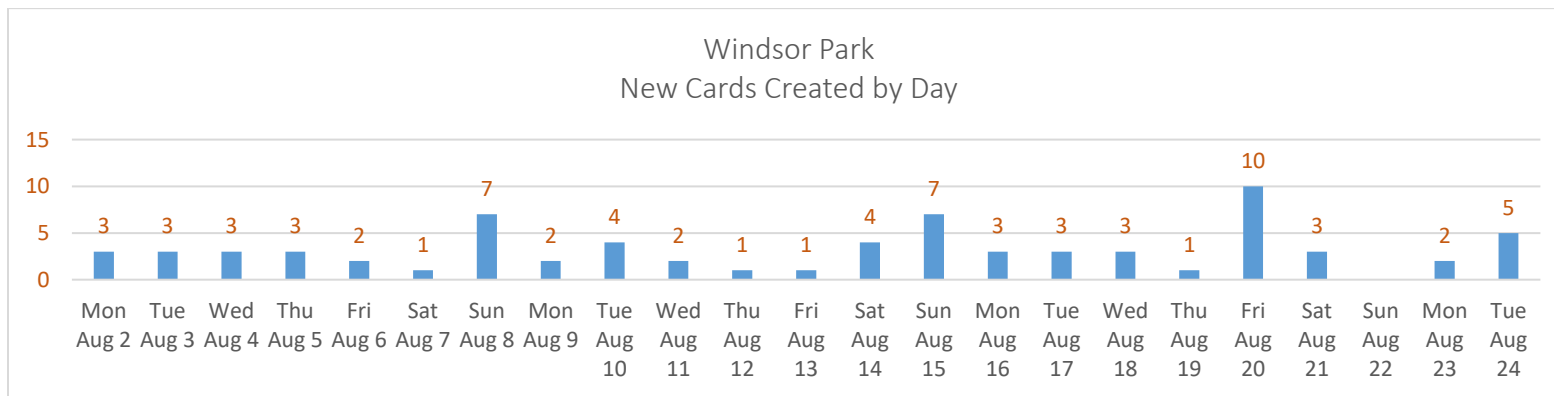

This month we took a closer look at new library cards by the hour. We also used Carver and Central to show how a snapshot may be helpful at different times during the year. We did not present Visitor count and Programs are suspended due to COVID.

**NORTH REGION**

Special Report August 2021

Director's Monthly Report

**SOUTH REGION**

Special Report August 2021

Director's Monthly Report

**CARVER AUGUST SNAPSHOT**

CARVER	ACB	ACB	ACB	ACB	ACB
DAY	Express Check Out	Express Renewal	Desk Check Out	Desk Renewal	Desk Check In
Aug 2 Mon	109		49	1	273
Aug 3 Tue	154	7	69		227
Aug 4 Wed	141	6	43		138
Aug 5 Thu	172		20		169
Aug 6 Fri	165		47	2	172
Aug 9 Mon	166		40	1	268
Aug 10 Tue	141		63		184
Aug 11 Wed	159	7	33	1	119
Aug 12 Thu	107	2	119	1	145
Aug 13 Fri	187		182	1	163
Aug 16 Mon	74		281	1	246
Aug 17 Tue	95	1	28		103
Aug 18 Wed	132	1	31		162
Aug 19 Thu	169		31	1	200
Aug 20 Fri	175		161		160
<b>Total</b>	<b>2,146</b>	<b>24</b>	<b>1,197</b>	<b>9</b>	<b>2,729</b>

- 305 public computer users, averaging .7 hours per user.
- 671 customers used their personal devices to connect to WIFI.
- 458 customers picked up 641 holds.
- 1,218 cardholders used their cards.81 were youth.