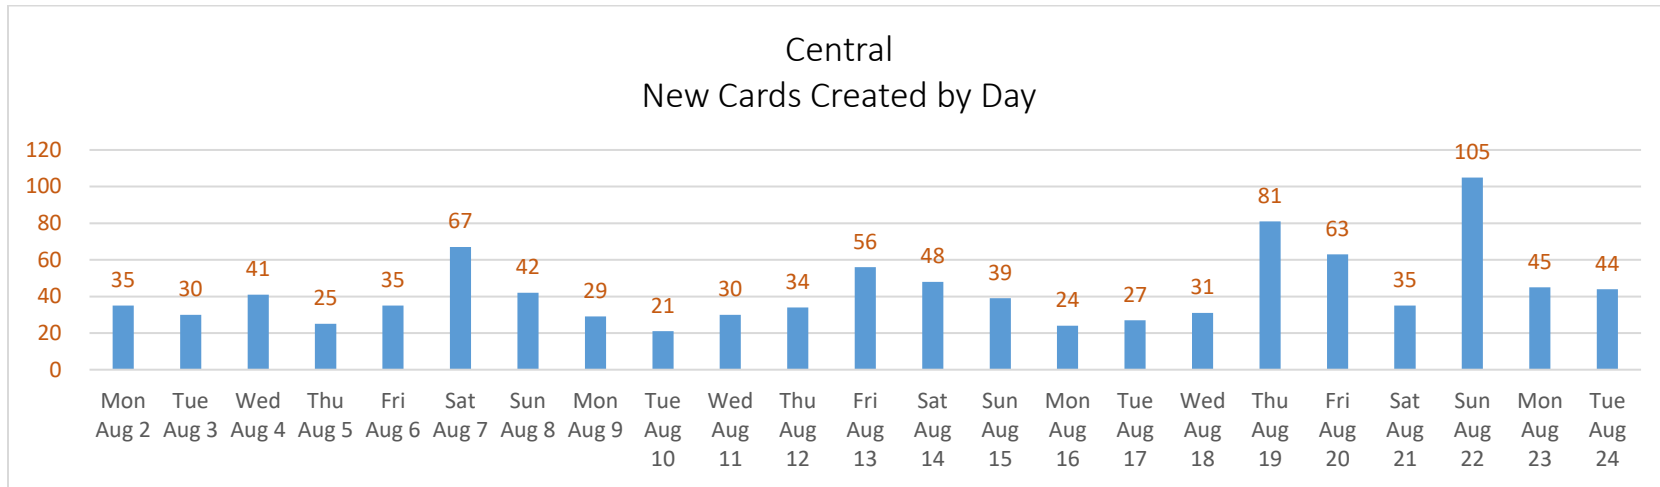

## Director's Monthly Report

Aug 12 Thu	2:00 PM	10		1		11
Aug 13 Fri	2:00 PM	31		92	1	35
Aug 16 Mon	2:00 PM	2		163	1	6
Aug 17 Tue	2:00 PM	12		6		3
Aug 18 Wed	2:00 PM	13		1		3
Aug 19 Thu	2:00 PM	13		3		3
Aug 20 Fri	2:00 PM	23		15		7
Aug 2 Mon	3:00 PM	17		20		1
Aug 3 Tue	3:00 PM	4		12		27
Aug 4 Wed	3:00 PM	19		2		8
Aug 5 Thu	3:00 PM	14		2		3
Aug 6 Fri	3:00 PM	2		3		2
Aug 9 Mon	3:00 PM	17		5		
Aug 10 Tue	3:00 PM	11		3		3
Aug 11 Wed	3:00 PM	39	1	9		3
Aug 12 Thu	3:00 PM	2		4		3
Aug 13 Fri	3:00 PM	9		3		3
Aug 16 Mon	3:00 PM			11		2
Aug 17 Tue	3:00 PM	5		8		1
Aug 18 Wed	3:00 PM	34		1		23
Aug 19 Thu	3:00 PM	35		5		19
Aug 20 Fri	3:00 PM	17		2		14
Aug 2 Mon	4:00 PM	4		3		2
Aug 3 Tue	4:00 PM	37	2	4		31
Aug 4 Wed	4:00 PM	11	2	8		16
Aug 5 Thu	4:00 PM	16		2		30
Aug 6 Fri	4:00 PM	11		8		58
Aug 9 Mon	4:00 PM	37		16		29
Aug 10 Tue	4:00 PM	18		1		
Aug 11 Wed	4:00 PM	17	4	1	1	25
Aug 12 Thu	4:00 PM	17	2			42
Aug 13 Fri	4:00 PM	52		21		67
Aug 16 Mon	4:00 PM	25		21		1
Aug 17 Tue	4:00 PM	41		2		9
Aug 18 Wed	4:00 PM	14				44
Aug 19 Thu	4:00 PM	12		3		78

**CENTRAL AUGUST SNAPSHOT**

- 12,530 cardholders used their cards. 581 were youth.
- 1,279 customers picked up 4,526 hold items.
- 5,755 customers used public computers for an average of about 1 ½ hours.
- 8,998 personal devices connected to WIFI using an average of 1 GB.