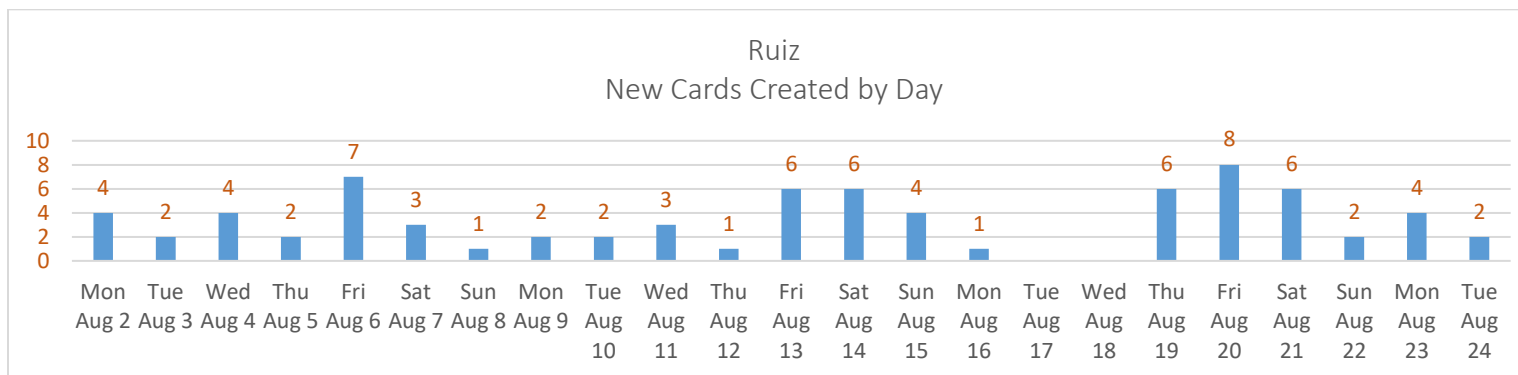

**NORTH REGION**

Special Report August 2021

Director's Monthly Report

**SOUTH REGION**

Special Report August 2021

Director's Monthly Report

**CARVER AUGUST SNAPSHOT**

CARVER	ACB	ACB	ACB	ACB	ACB
DAY	Express Check Out	Express Renewal	Desk Check Out	Desk Renewal	Desk Check In
Aug 2 Mon	109		49	1	273
Aug 3 Tue	154	7	69		227
Aug 4 Wed	141	6	43		138
Aug 5 Thu	172		20		169
Aug 6 Fri	165		47	2	172
Aug 9 Mon	166		40	1	268
Aug 10 Tue	141		63		184
Aug 11 Wed	159	7	33	1	119
Aug 12 Thu	107	2	119	1	145
Aug 13 Fri	187		182	1	163
Aug 16 Mon	74		281	1	246
Aug 17 Tue	95	1	28		103
Aug 18 Wed	132	1	31		162
Aug 19 Thu	169		31	1	200
Aug 20 Fri	175		161		160
<b>Total</b>	<b>2,146</b>	<b>24</b>	<b>1,197</b>	<b>9</b>	<b>2,729</b>

- 305 public computer users, averaging .7 hours per user.
- 671 customers used their personal devices to connect to WIFI.
- 458 customers picked up 641 holds.
- 1,218 cardholders used their cards.81 were youth.