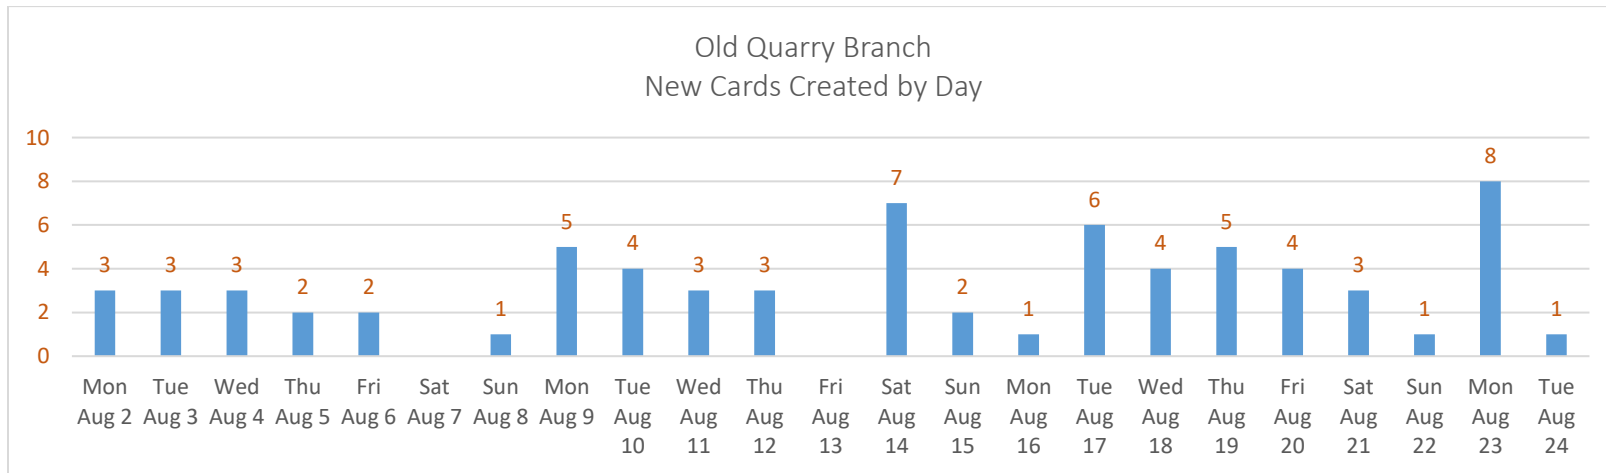

This month we took a closer look at new library cards by the hour. We also used Carver and Central to show how a snapshot may be helpful at different times during the year. We did not present Visitor count and Programs are suspended due to COVID.

**NORTH REGION**

Special Report August 2021

Director's Monthly Report

**SOUTH REGION**

Special Report August 2021

Director's Monthly Report

**CARVER AUGUST SNAPSHOT**

CARVER	ACB	ACB	ACB	ACB	ACB
DAY	Express Check Out	Express Renewal	Desk Check Out	Desk Renewal	Desk Check In
Aug 2 Mon	109		49	1	273
Aug 3 Tue	154	7	69		227
Aug 4 Wed	141	6	43		138
Aug 5 Thu	172		20		169
Aug 6 Fri	165		47	2	172
Aug 9 Mon	166		40	1	268
Aug 10 Tue	141		63		184
Aug 11 Wed	159	7	33	1	119
Aug 12 Thu	107	2	119	1	145
Aug 13 Fri	187		182	1	163
Aug 16 Mon	74		281	1	246
Aug 17 Tue	95	1	28		103
Aug 18 Wed	132	1	31		162
Aug 19 Thu	169		31	1	200
Aug 20 Fri	175		161		160
<b>Total</b>	<b>2,146</b>	<b>24</b>	<b>1,197</b>	<b>9</b>	<b>2,729</b>

- 305 public computer users, averaging .7 hours per user.
- 671 customers used their personal devices to connect to WIFI.
- 458 customers picked up 641 holds.
- 1,218 cardholders used their cards.81 were youth.