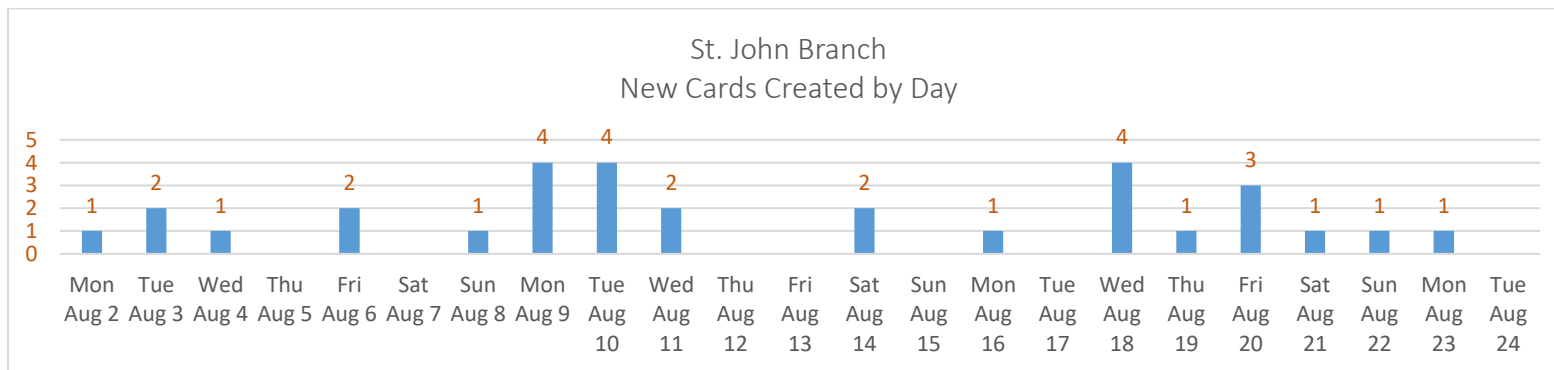

This month we took a closer look at new library cards by the hour. We also used Carver and Central to show how a snapshot may be helpful at different times during the year. We did not present Visitor count and Programs are suspended due to COVID.

**NORTH REGION**

Special Report August 2021

Director's Monthly Report

**SOUTH REGION**

Special Report August 2021

Director's Monthly Report

**CARVER AUGUST SNAPSHOT**

CARVER	ACB	ACB	ACB	ACB	ACB
DAY	Express Check Out	Express Renewal	Desk Check Out	Desk Renewal	Desk Check In
Aug 2 Mon	109		49	1	273
Aug 3 Tue	154	7	69		227
Aug 4 Wed	141	6	43		138
Aug 5 Thu	172		20		169
Aug 6 Fri	165		47	2	172
Aug 9 Mon	166		40	1	268
Aug 10 Tue	141		63		184
Aug 11 Wed	159	7	33	1	119
Aug 12 Thu	107	2	119	1	145
Aug 13 Fri	187		182	1	163
Aug 16 Mon	74		281	1	246
Aug 17 Tue	95	1	28		103
Aug 18 Wed	132	1	31		162
Aug 19 Thu	169		31	1	200
Aug 20 Fri	175		161		160
<b>Total</b>	<b>2,146</b>	<b>24</b>	<b>1,197</b>	<b>9</b>	<b>2,729</b>

- 305 public computer users, averaging .7 hours per user.
- 671 customers used their personal devices to connect to WIFI.
- 458 customers picked up 641 holds.
- 1,218 cardholders used their cards.81 were youth.