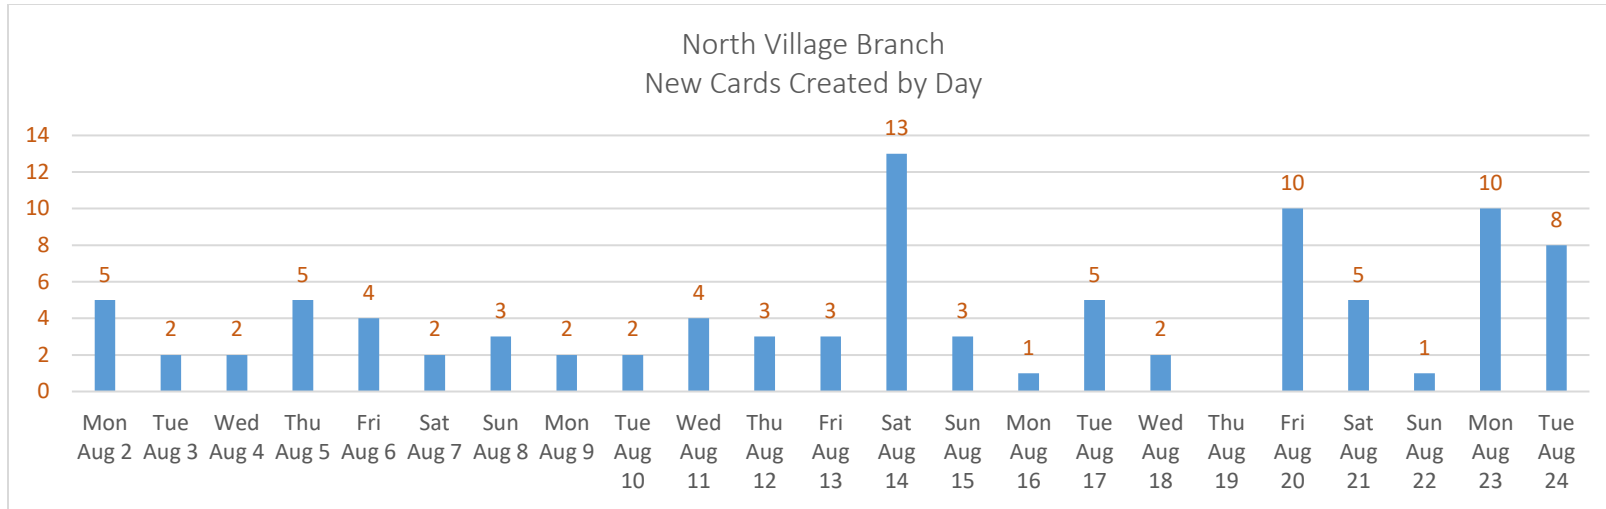

This month we took a closer look at new library cards by the hour. We also used Carver and Central to show how a snapshot may be helpful at different times during the year. We did not present Visitor count and Programs are suspended due to COVID.

**NORTH REGION**

Special Report August 2021

Director's Monthly Report

**SOUTH REGION**

Special Report August 2021

Director's Monthly Report

**CARVER AUGUST SNAPSHOT**

CARVER	ACB	ACB	ACB	ACB	ACB
DAY	Express Check Out	Express Renewal	Desk Check Out	Desk Renewal	Desk Check In
Aug 2 Mon	109		49	1	273
Aug 3 Tue	154	7	69		227
Aug 4 Wed	141	6	43		138
Aug 5 Thu	172		20		169
Aug 6 Fri	165		47	2	172
Aug 9 Mon	166		40	1	268
Aug 10 Tue	141		63		184
Aug 11 Wed	159	7	33	1	119
Aug 12 Thu	107	2	119	1	145
Aug 13 Fri	187		182	1	163
Aug 16 Mon	74		281	1	246
Aug 17 Tue	95	1	28		103
Aug 18 Wed	132	1	31		162
Aug 19 Thu	169		31	1	200
Aug 20 Fri	175		161		160
<b>Total</b>	<b>2,146</b>	<b>24</b>	<b>1,197</b>	<b>9</b>	<b>2,729</b>

- 305 public computer users, averaging .7 hours per user.
- 671 customers used their personal devices to connect to WIFI.
- 458 customers picked up 641 holds.
- 1,218 cardholders used their cards.81 were youth.