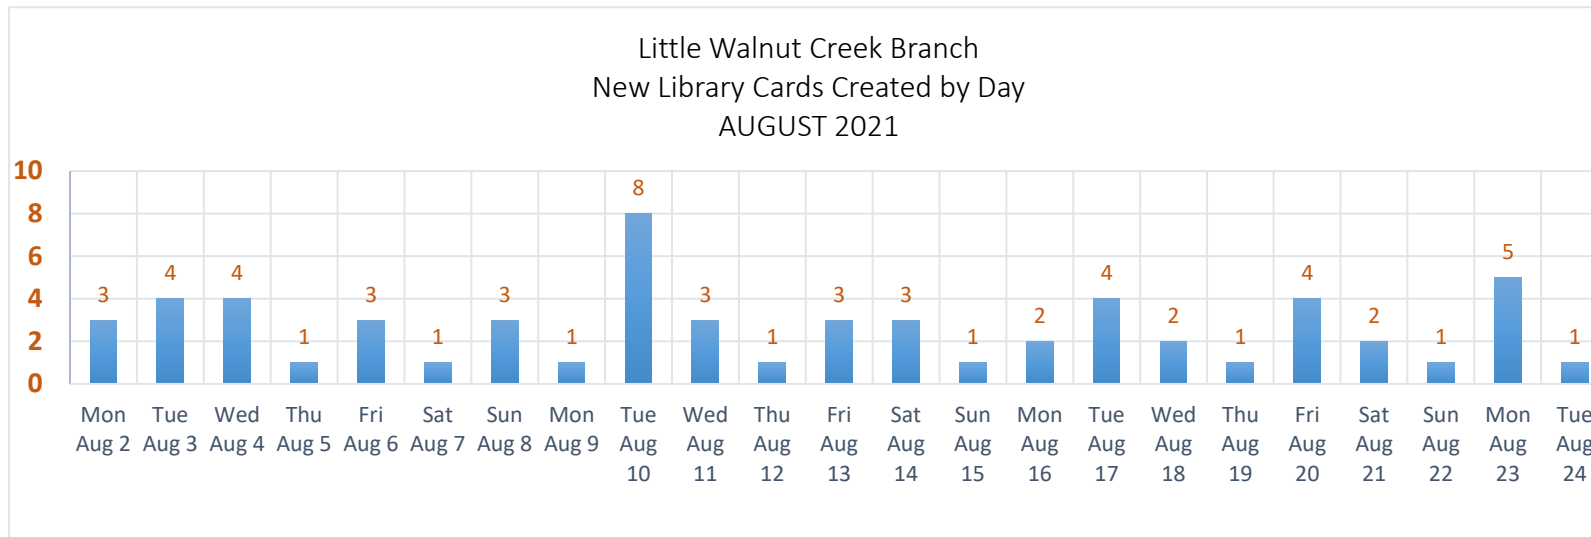

This month we took a closer look at new library cards by the hour. We also used Carver and Central to show how a snapshot may be helpful at different times during the year. We did not present Visitor count and Programs are suspended due to COVID.

**NORTH REGION**

Special Report August 2021

Director's Monthly Report

**SOUTH REGION**

Special Report August 2021

Director's Monthly Report

**CARVER AUGUST SNAPSHOT**

CARVER	ACB	ACB	ACB	ACB	ACB
DAY	Express Check Out	Express Renewal	Desk Check Out	Desk Renewal	Desk Check In
Aug 2 Mon	109		49	1	273
Aug 3 Tue	154	7	69		227
Aug 4 Wed	141	6	43		138
Aug 5 Thu	172		20		169
Aug 6 Fri	165		47	2	172
Aug 9 Mon	166		40	1	268
Aug 10 Tue	141		63		184
Aug 11 Wed	159	7	33	1	119
Aug 12 Thu	107	2	119	1	145
Aug 13 Fri	187		182	1	163
Aug 16 Mon	74		281	1	246
Aug 17 Tue	95	1	28		103
Aug 18 Wed	132	1	31		162
Aug 19 Thu	169		31	1	200
Aug 20 Fri	175		161		160
<b>Total</b>	<b>2,146</b>	<b>24</b>	<b>1,197</b>	<b>9</b>	<b>2,729</b>

- 305 public computer users, averaging .7 hours per user.
- 671 customers used their personal devices to connect to WIFI.
- 458 customers picked up 641 holds.
- 1,218 cardholders used their cards.81 were youth.