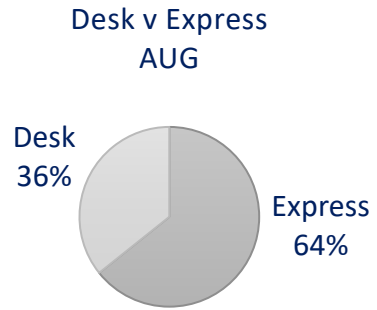

**NORTH REGION**

Special Report August 2021

Director's Monthly Report

**SOUTH REGION**

Special Report August 2021

Director's Monthly Report

**CARVER AUGUST SNAPSHOT**

CARVER	ACB	ACB	ACB	ACB	ACB
DAY	Express Check Out	Express Renewal	Desk Check Out	Desk Renewal	Desk Check In
Aug 2 Mon	109		49	1	273
Aug 3 Tue	154	7	69		227
Aug 4 Wed	141	6	43		138
Aug 5 Thu	172		20		169
Aug 6 Fri	165		47	2	172
Aug 9 Mon	166		40	1	268
Aug 10 Tue	141		63		184
Aug 11 Wed	159	7	33	1	119
Aug 12 Thu	107	2	119	1	145
Aug 13 Fri	187		182	1	163
Aug 16 Mon	74		281	1	246
Aug 17 Tue	95	1	28		103
Aug 18 Wed	132	1	31		162
Aug 19 Thu	169		31	1	200
Aug 20 Fri	175		161		160
<b>Total</b>	<b>2,146</b>	<b>24</b>	<b>1,197</b>	<b>9</b>	<b>2,729</b>

- 305 public computer users, averaging .7 hours per user.
- 671 customers used their personal devices to connect to WIFI.
- 458 customers picked up 641 holds.
- 1,218 cardholders used their cards.81 were youth.