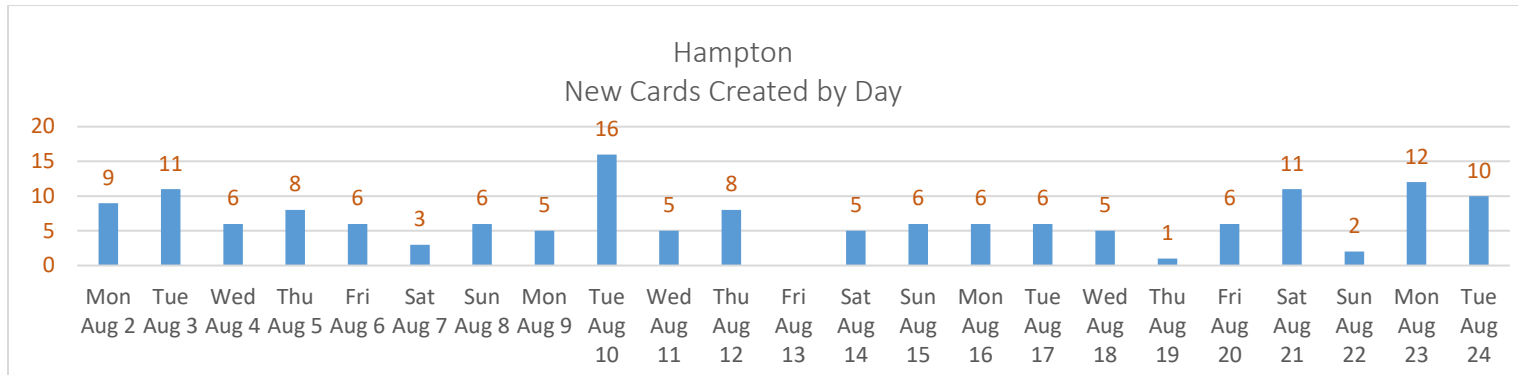

**NORTH REGION**

Special Report August 2021

Director's Monthly Report

**SOUTH REGION**

Special Report August 2021

Director's Monthly Report

**CARVER AUGUST SNAPSHOT**

CARVER	ACB	ACB	ACB	ACB	ACB
DAY	Express Check Out	Express Renewal	Desk Check Out	Desk Renewal	Desk Check In
Aug 2 Mon	109		49	1	273
Aug 3 Tue	154	7	69		227
Aug 4 Wed	141	6	43		138
Aug 5 Thu	172		20		169
Aug 6 Fri	165		47	2	172
Aug 9 Mon	166		40	1	268
Aug 10 Tue	141		63		184
Aug 11 Wed	159	7	33	1	119
Aug 12 Thu	107	2	119	1	145
Aug 13 Fri	187		182	1	163
Aug 16 Mon	74		281	1	246
Aug 17 Tue	95	1	28		103
Aug 18 Wed	132	1	31		162
Aug 19 Thu	169		31	1	200
Aug 20 Fri	175		161		160
<b>Total</b>	<b>2,146</b>	<b>24</b>	<b>1,197</b>	<b>9</b>	<b>2,729</b>

- 305 public computer users, averaging .7 hours per user.
- 671 customers used their personal devices to connect to WIFI.
- 458 customers picked up 641 holds.
- 1,218 cardholders used their cards.81 were youth.