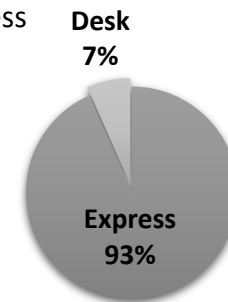

- 12,530 cardholders used their cards. 581 were youth.
- 1,279 customers picked up 4,526 hold items.
- 5,755 customers used public computers for an average of about 1 ½ hours.
- 8,998 personal devices connected to WIFI using an average of 1 GB.

Desk v Express
AUG