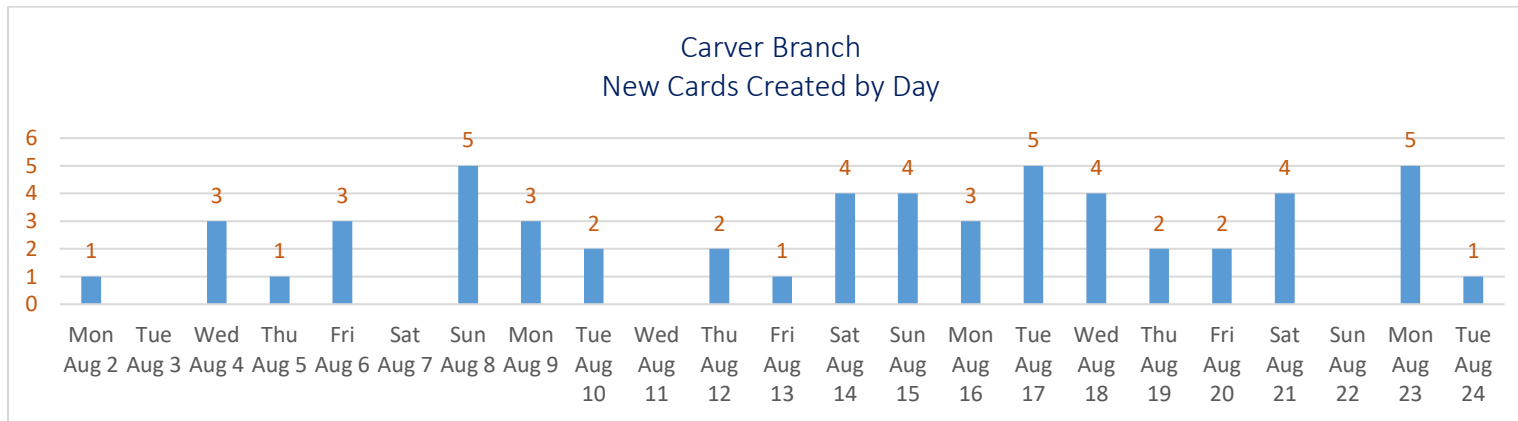

**NORTH REGION**

Special Report August 2021

Director's Monthly Report

**SOUTH REGION**

Special Report August 2021

Director's Monthly Report

**CARVER AUGUST SNAPSHOT**

CARVER	ACB	ACB	ACB	ACB	ACB
DAY	Express Check Out	Express Renewal	Desk Check Out	Desk Renewal	Desk Check In
Aug 2 Mon	109		49	1	273
Aug 3 Tue	154	7	69		227
Aug 4 Wed	141	6	43		138
Aug 5 Thu	172		20		169
Aug 6 Fri	165		47	2	172
Aug 9 Mon	166		40	1	268
Aug 10 Tue	141		63		184
Aug 11 Wed	159	7	33	1	119
Aug 12 Thu	107	2	119	1	145
Aug 13 Fri	187		182	1	163
Aug 16 Mon	74		281	1	246
Aug 17 Tue	95	1	28		103
Aug 18 Wed	132	1	31		162
Aug 19 Thu	169		31	1	200
Aug 20 Fri	175		161		160
<b>Total</b>	<b>2,146</b>	<b>24</b>	<b>1,197</b>	<b>9</b>	<b>2,729</b>

- 305 public computer users, averaging .7 hours per user.
- 671 customers used their personal devices to connect to WIFI.
- 458 customers picked up 641 holds.
- 1,218 cardholders used their cards.81 were youth.