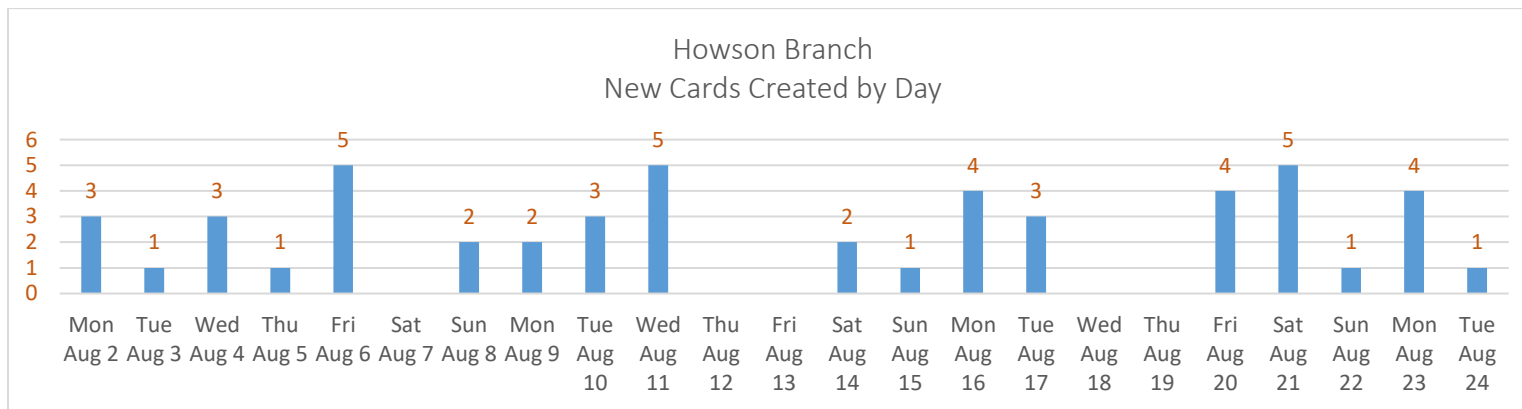

**NORTH REGION**

Special Report August 2021

Director's Monthly Report

**SOUTH REGION**

Special Report August 2021

Director's Monthly Report

**CARVER AUGUST SNAPSHOT**

CARVER	ACB	ACB	ACB	ACB	ACB
DAY	Express Check Out	Express Renewal	Desk Check Out	Desk Renewal	Desk Check In
Aug 2 Mon	109		49	1	273
Aug 3 Tue	154	7	69		227
Aug 4 Wed	141	6	43		138
Aug 5 Thu	172		20		169
Aug 6 Fri	165		47	2	172
Aug 9 Mon	166		40	1	268
Aug 10 Tue	141		63		184
Aug 11 Wed	159	7	33	1	119
Aug 12 Thu	107	2	119	1	145
Aug 13 Fri	187		182	1	163
Aug 16 Mon	74		281	1	246
Aug 17 Tue	95	1	28		103
Aug 18 Wed	132	1	31		162
Aug 19 Thu	169		31	1	200
Aug 20 Fri	175		161		160
<b>Total</b>	<b>2,146</b>	<b>24</b>	<b>1,197</b>	<b>9</b>	<b>2,729</b>

- 305 public computer users, averaging .7 hours per user.
- 671 customers used their personal devices to connect to WIFI.
- 458 customers picked up 641 holds.
- 1,218 cardholders used their cards.81 were youth.