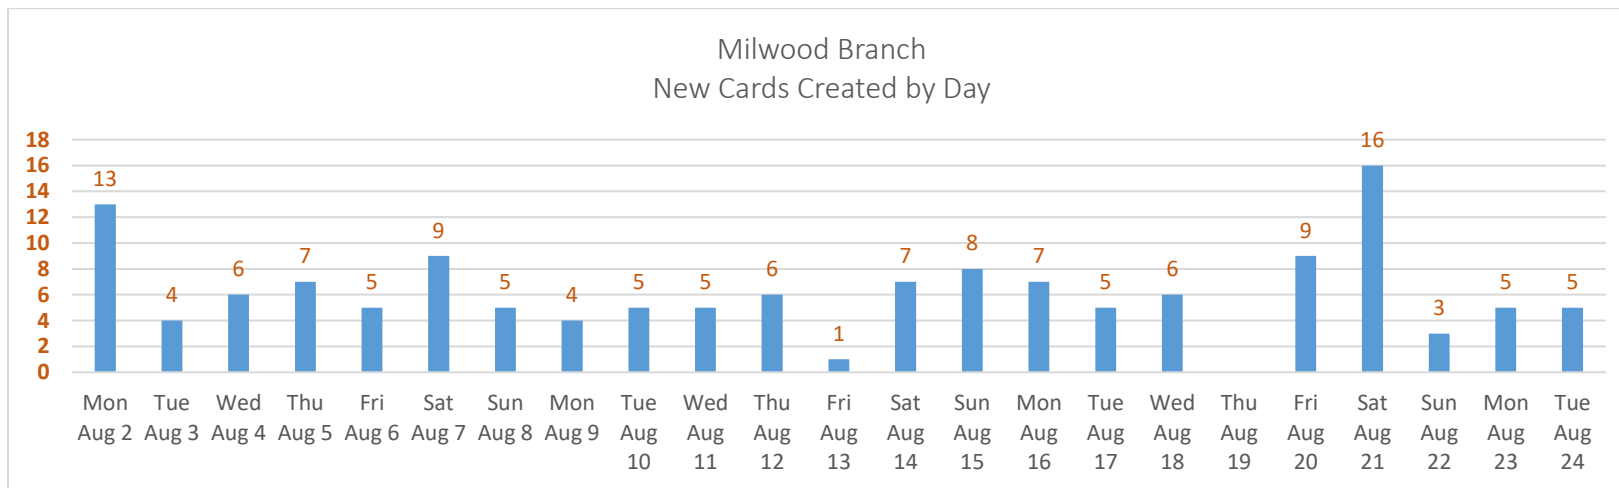

This month we took a closer look at new library cards by the hour. We also used Carver and Central to show how a snapshot may be helpful at different times during the year. We did not present Visitor count and Programs are suspended due to COVID.

**NORTH REGION**

Special Report August 2021

Director's Monthly Report

**SOUTH REGION**

Special Report August 2021

Director's Monthly Report

**CARVER AUGUST SNAPSHOT**

CARVER	ACB	ACB	ACB	ACB	ACB
DAY	Express Check Out	Express Renewal	Desk Check Out	Desk Renewal	Desk Check In
Aug 2 Mon	109		49	1	273
Aug 3 Tue	154	7	69		227
Aug 4 Wed	141	6	43		138
Aug 5 Thu	172		20		169
Aug 6 Fri	165		47	2	172
Aug 9 Mon	166		40	1	268
Aug 10 Tue	141		63		184
Aug 11 Wed	159	7	33	1	119
Aug 12 Thu	107	2	119	1	145
Aug 13 Fri	187		182	1	163
Aug 16 Mon	74		281	1	246
Aug 17 Tue	95	1	28		103
Aug 18 Wed	132	1	31		162
Aug 19 Thu	169		31	1	200
Aug 20 Fri	175		161		160
<b>Total</b>	<b>2,146</b>	<b>24</b>	<b>1,197</b>	<b>9</b>	<b>2,729</b>

- 305 public computer users, averaging .7 hours per user.
- 671 customers used their personal devices to connect to WIFI.
- 458 customers picked up 641 holds.
- 1,218 cardholders used their cards.81 were youth.