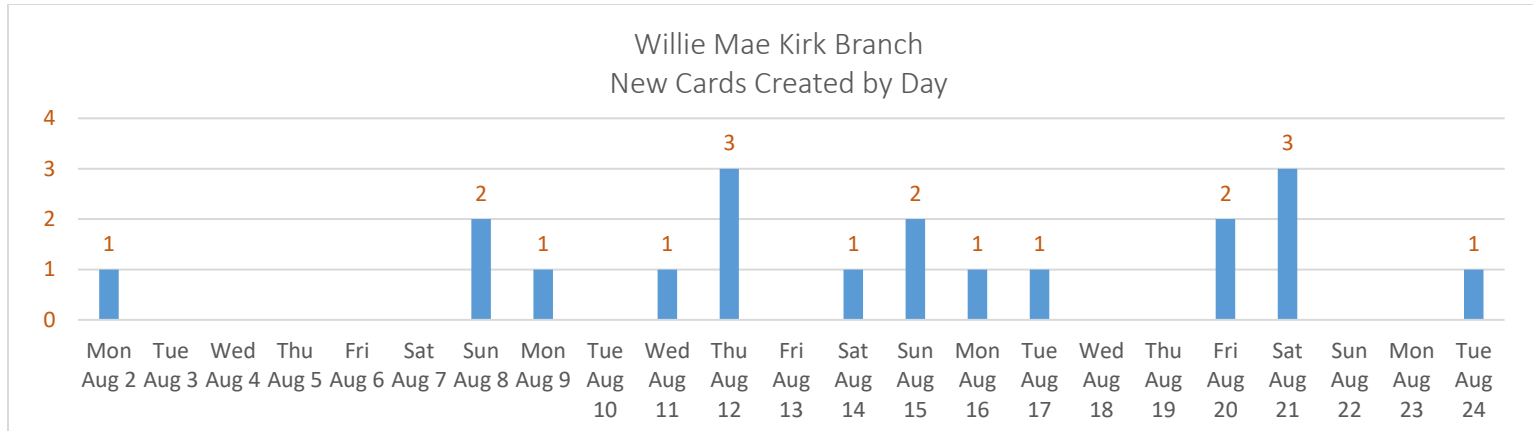

**NORTH REGION**

Special Report August 2021

Director's Monthly Report

**SOUTH REGION**

Special Report August 2021

Director's Monthly Report

**CARVER AUGUST SNAPSHOT**

CARVER	ACB	ACB	ACB	ACB	ACB
DAY	Express Check Out	Express Renewal	Desk Check Out	Desk Renewal	Desk Check In
Aug 2 Mon	109		49	1	273
Aug 3 Tue	154	7	69		227
Aug 4 Wed	141	6	43		138
Aug 5 Thu	172		20		169
Aug 6 Fri	165		47	2	172
Aug 9 Mon	166		40	1	268
Aug 10 Tue	141		63		184
Aug 11 Wed	159	7	33	1	119
Aug 12 Thu	107	2	119	1	145
Aug 13 Fri	187		182	1	163
Aug 16 Mon	74		281	1	246
Aug 17 Tue	95	1	28		103
Aug 18 Wed	132	1	31		162
Aug 19 Thu	169		31	1	200
Aug 20 Fri	175		161		160
<b>Total</b>	<b>2,146</b>	<b>24</b>	<b>1,197</b>	<b>9</b>	<b>2,729</b>

- 305 public computer users, averaging .7 hours per user.
- 671 customers used their personal devices to connect to WIFI.
- 458 customers picked up 641 holds.
- 1,218 cardholders used their cards.81 were youth.