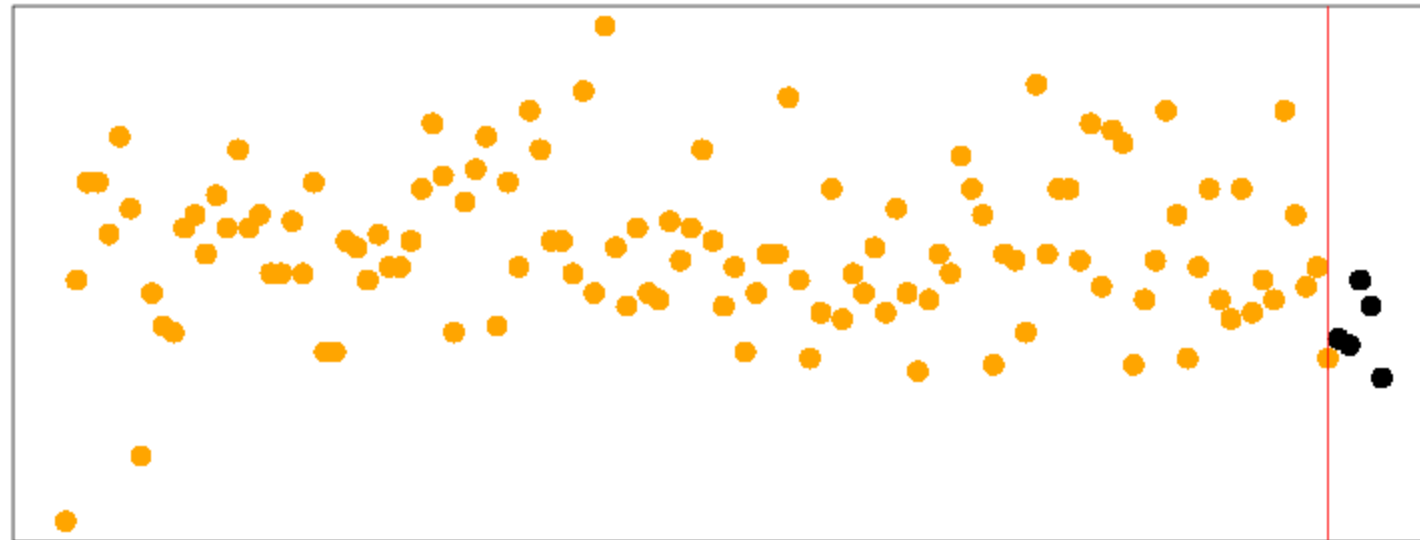

Crashes by Council District

D4 Crashes