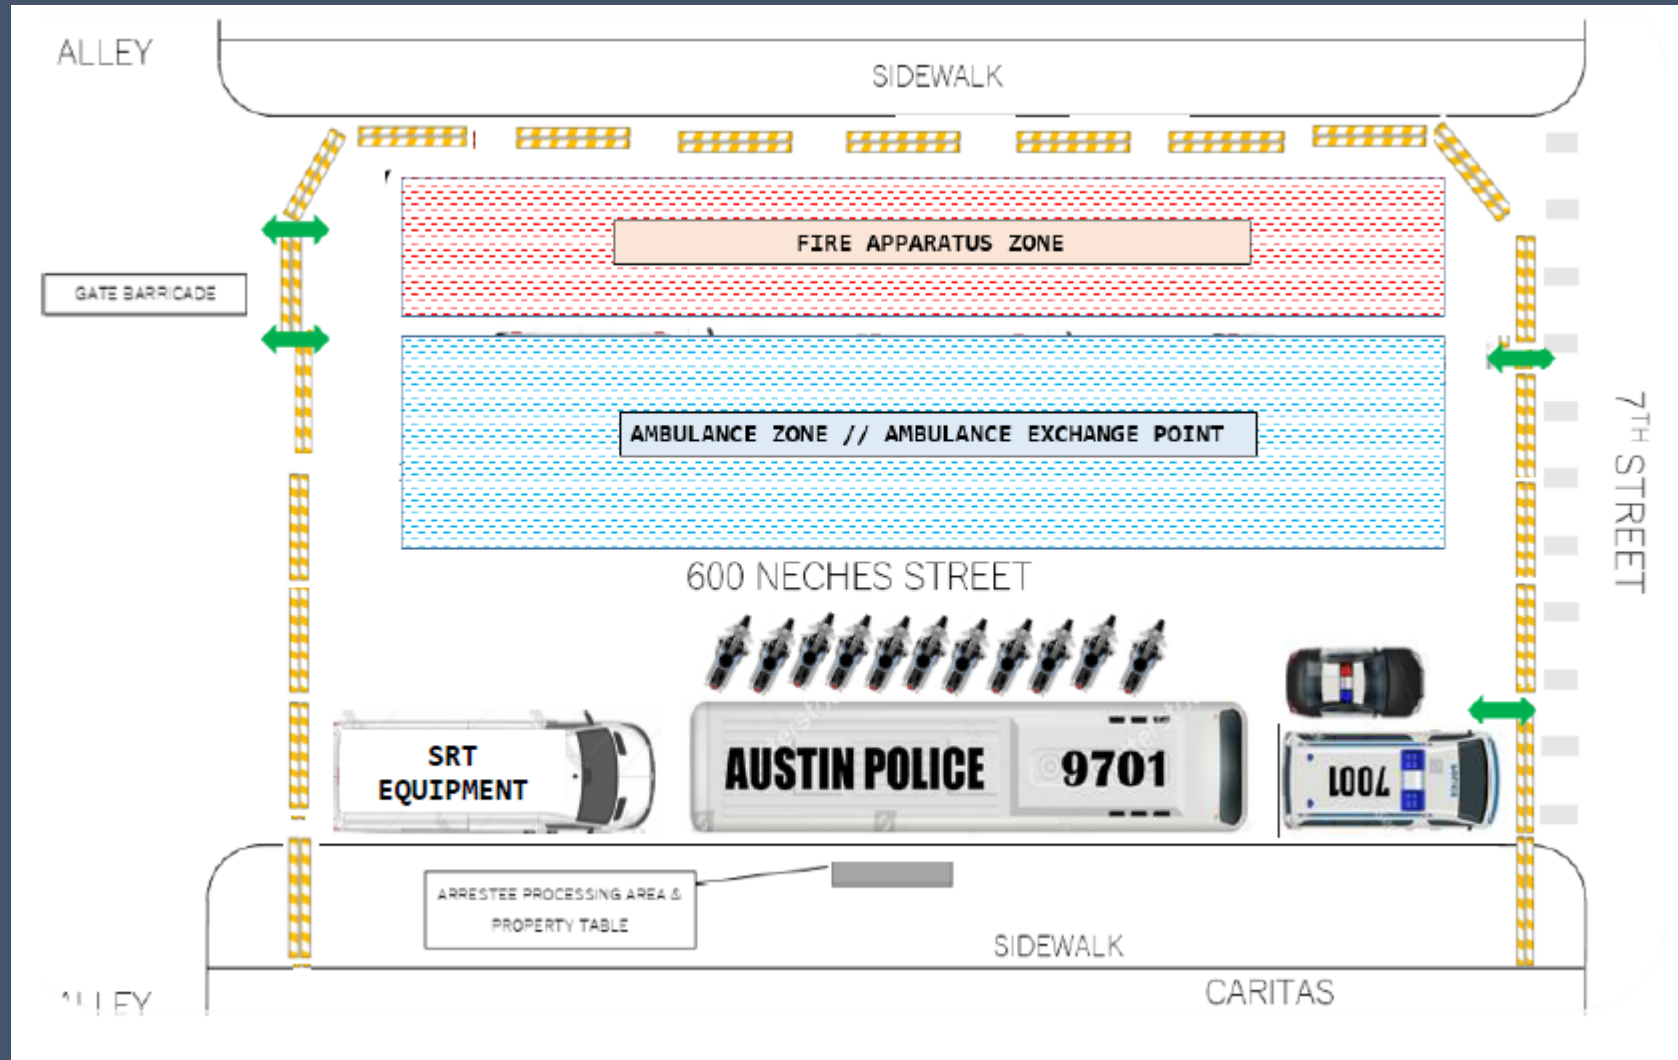

# MERIDIAN HEAVY BARRICADES

APD utilizes mobile heavy barricades to protect pedestrians inside of the public safety closure areas from vehicular traffic.