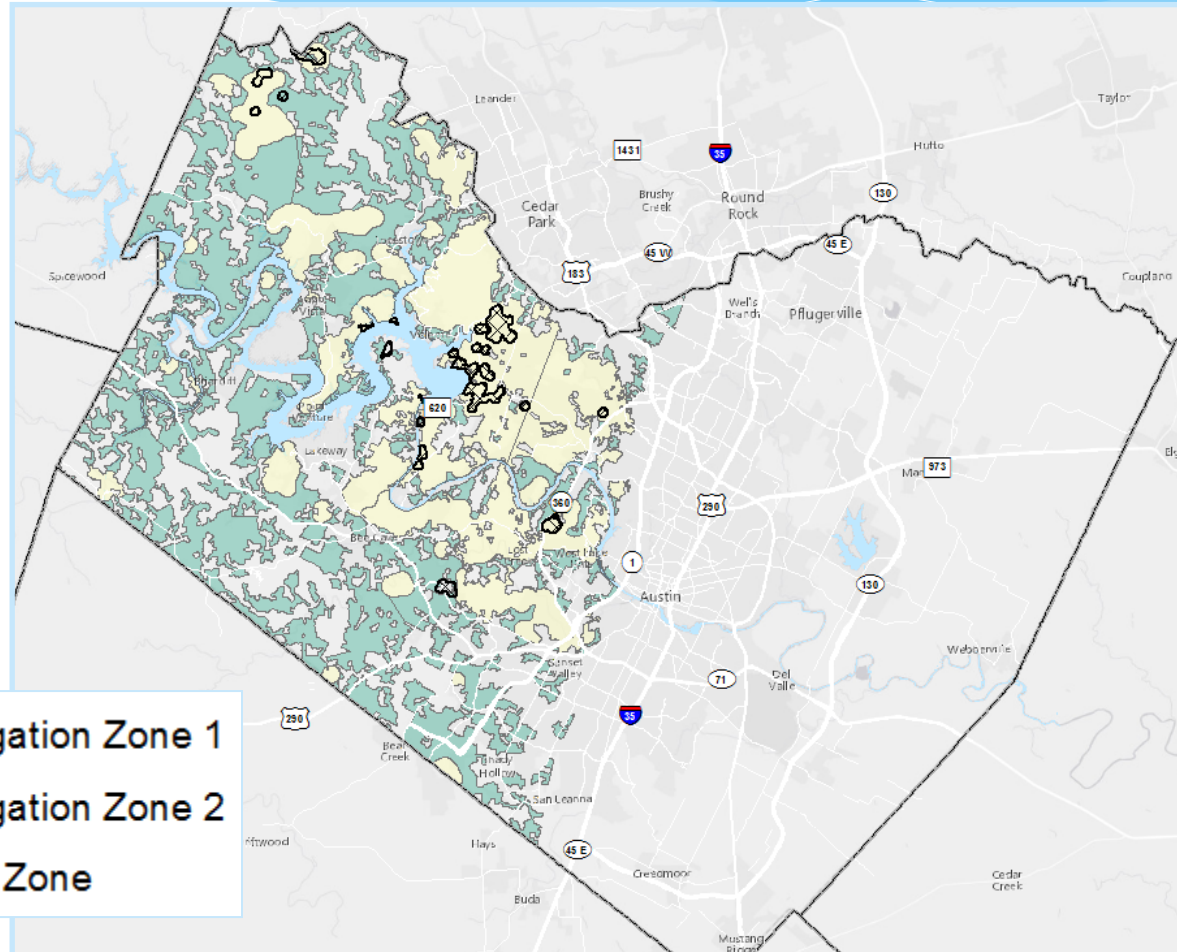

BCCP Habitat Mitigation Fee Zones

Songbird Mitigation Fee Zones

Mitigation Fees

- CWA Mitigation Zone 1 = \$5,500 / ac
- GCWA Mitigation Zone 2 = \$2,750 / ac
- BCVI Mitigation Zone = \$5,500 / ac
- *Black-capped Vireo Delisted in 2018

-  Golden-cheeked Warbler Mitigation Zone 1
-  Golden-cheeked Warbler Mitigation Zone 2
-  Black-capped Vireo Mitigation Zone

*Black-capped Vireo Delisted in 2018

Karst Mitigation Fee Zones

Mitigation Fees