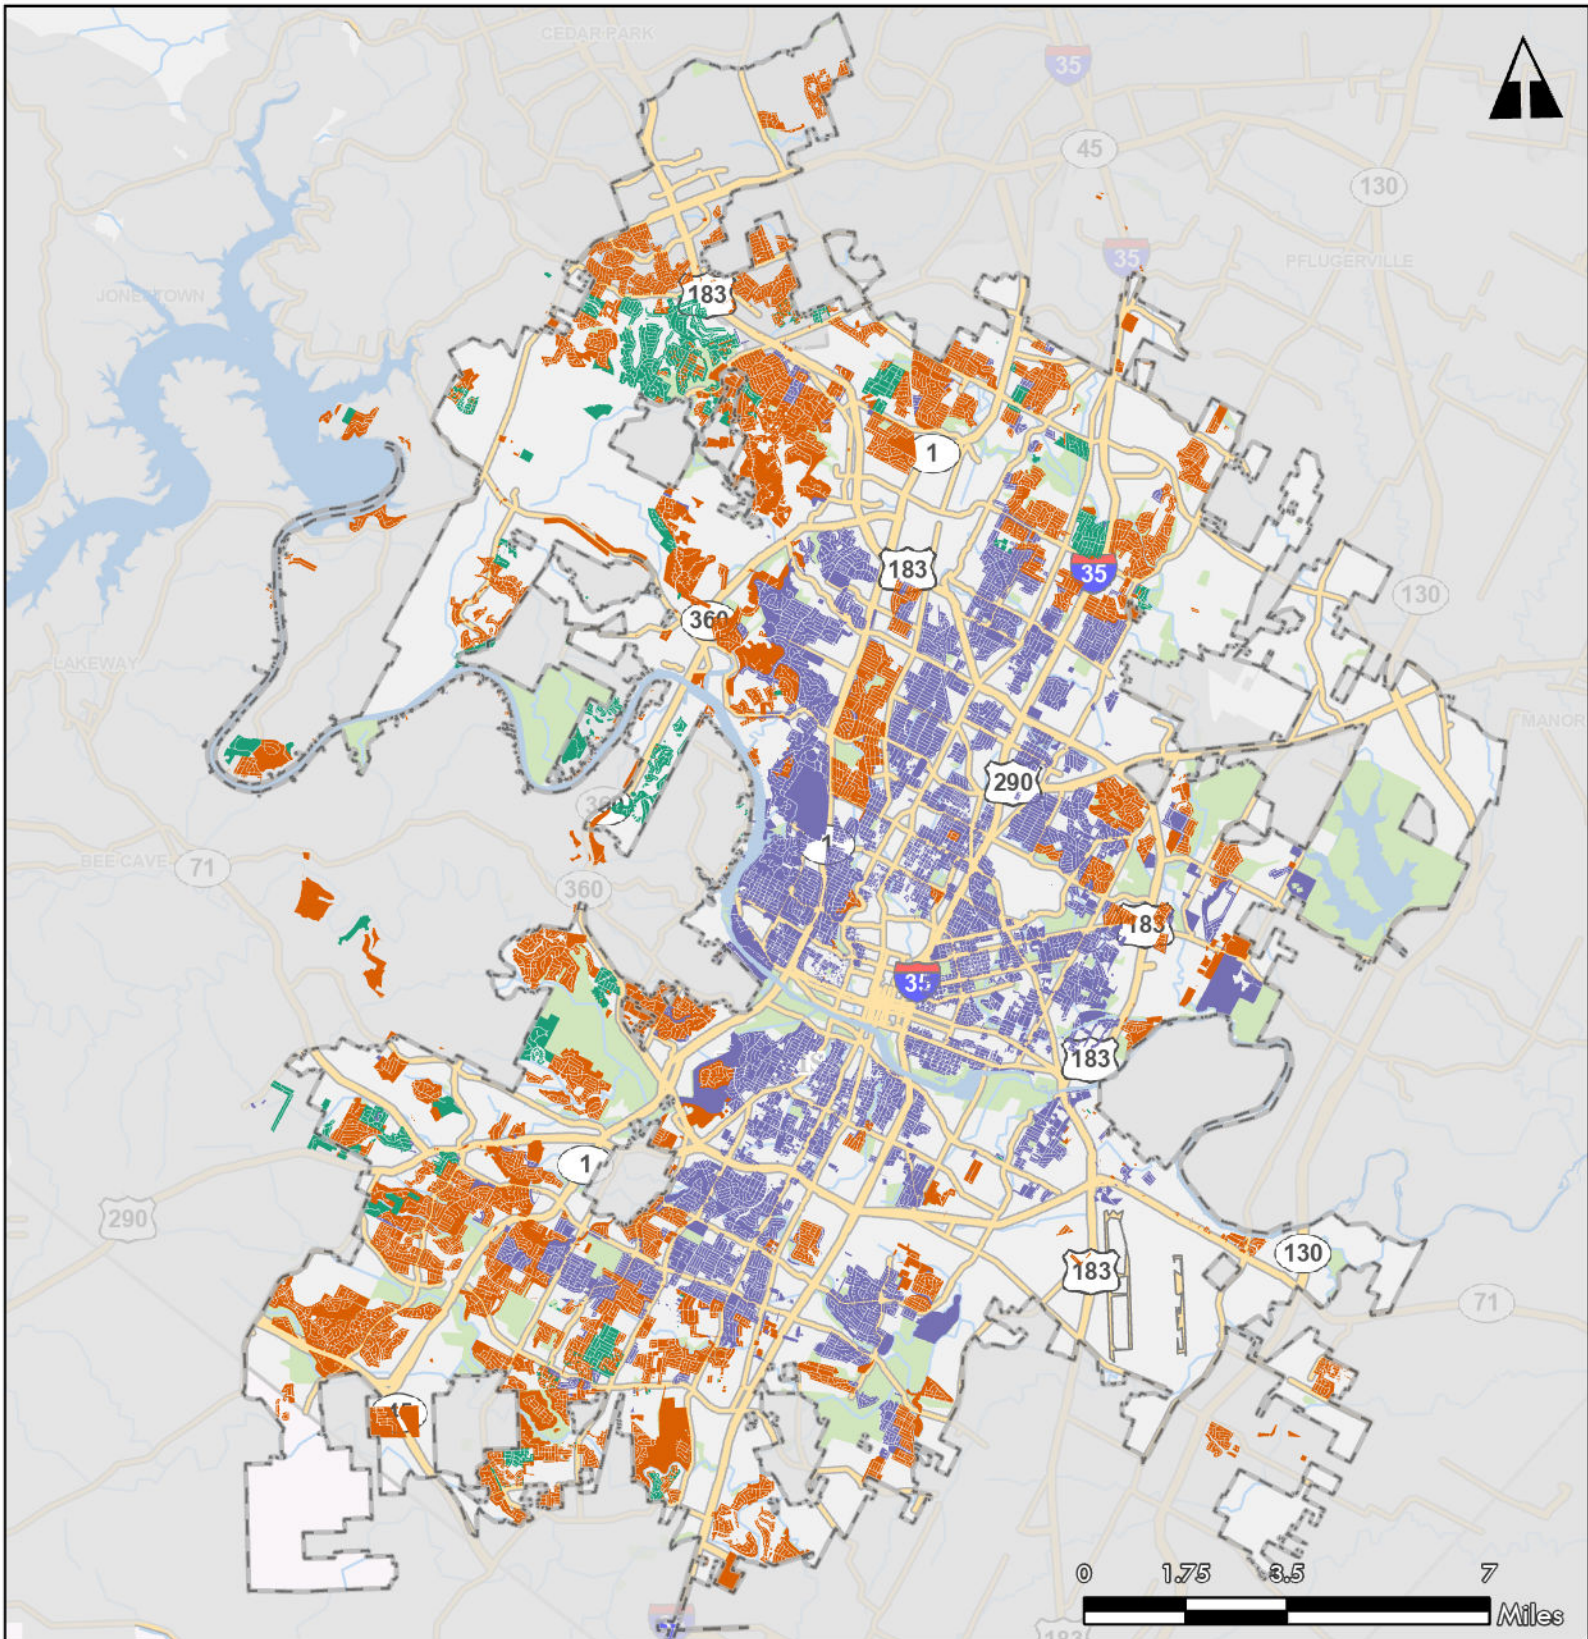

Exhibit A

Zoning District

- SF-1
- SF-2
- SF-3

Full Purpose City Limits

Areas within Regulating Plans and PUDs were omitted

This product is for informational purposes and may not have been prepared for or be suitable for legal, engineering, or surveying purposes. It does not represent an on-the-ground survey and represents only the approximate relative location of property boundaries. This product has been produced by the City of Austin for the sole purpose of geographic reference. No warranty is made by the City of Austin regarding specific accuracy or completeness.