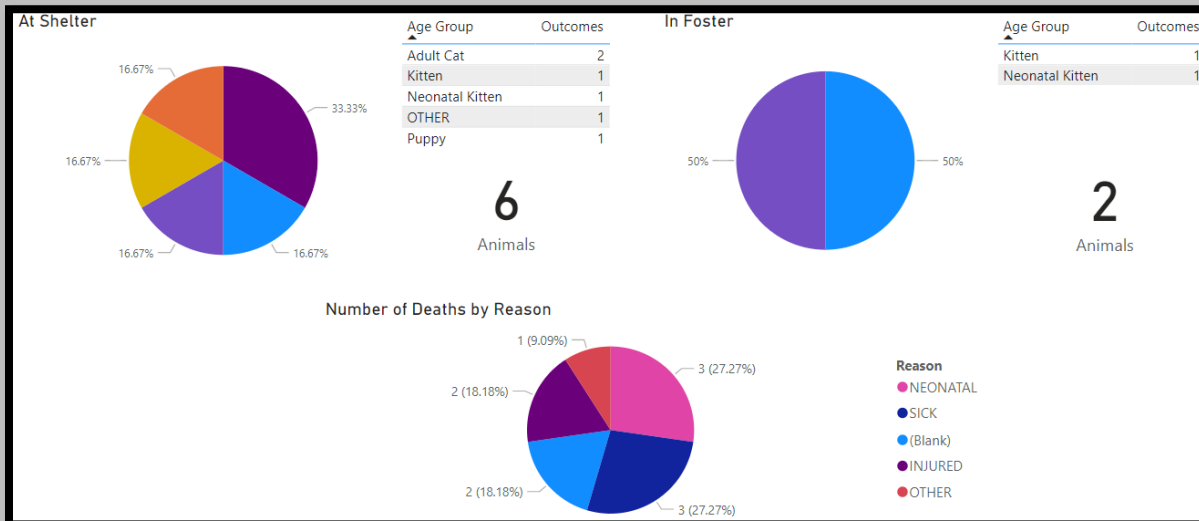

December2022 Total Live Release Rate

December2021 Total Live Release Rate

December2023 Spayed/Neutered at AAC

Spayed/Neutered At Shelter

447

Count of animal_id

December2022 Spayed/Neutered at AAC

Spayed/Neutered At Shelter

502

Count of animal_id

December2021 Spayed/Neutered at AAC

Spayed/Neutered At Shelter

570

Count of animal_id

December2023 Animal Deaths at AAC/Foster

December2022 Animal Deaths at AAC/Foster

December2021 Animal Deaths at AAC/Foster

December 2023 Animals Transferred:

December 2022 Animals Transferred

December 2021 Animals Transferred

Animals Transferred to Rescue Organizations

Fiscal Year

2022 2022