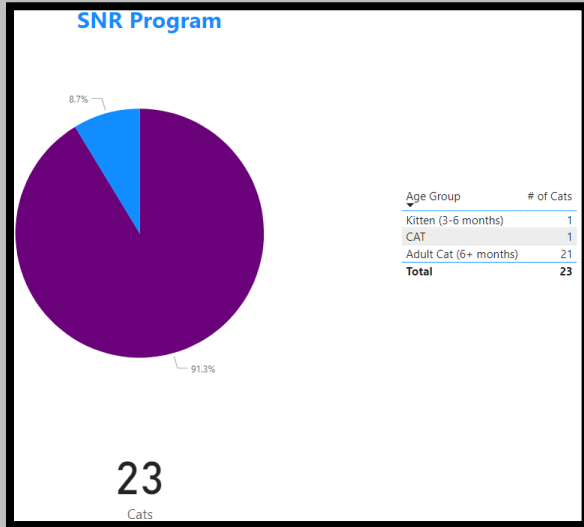

December2021 Animal Deaths at AAC/Foster

December 2023 Animals Transferred:

December 2022 Animals Transferred

December 2021 Animals Transferred

Animals Transferred to Rescue Organizations

Fiscal Year

2022 2022

December2023 Animal Lost, Stolen or Missing

Animals Lost, Stolen, or Missing

(Blank)

Animals

December2022 Animals Lost, Stolen or Missing

Animals Lost, Stolen, or Missing

1

Animals

December2021 Animals Lost, Stolen or Missing

Animals Lost, Stolen, or Missing

(Blank)

Animals

December2023 SNR Program

December2022 SNR Program

December2021 SNR Program

December2023 Intact Animals Adopted/RTO