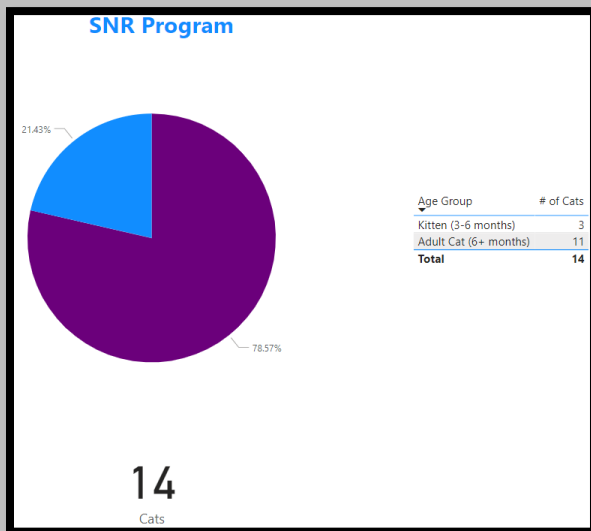

December2023 Animal Lost, Stolen or Missing

Animals Lost, Stolen, or Missing

(Blank)

Animals

December2022 Animals Lost, Stolen or Missing

Animals Lost, Stolen, or Missing

1

Animals

December2021 Animals Lost, Stolen or Missing

Animals Lost, Stolen, or Missing

(Blank)

Animals

December2023 SNR Program

December2022 SNR Program

December2021 SNR Program

December2023 Intact Animals Adopted/RTO

December2022 Intact Animals Adopted/RTO

December2021 Intact Animals Adopted/RTO