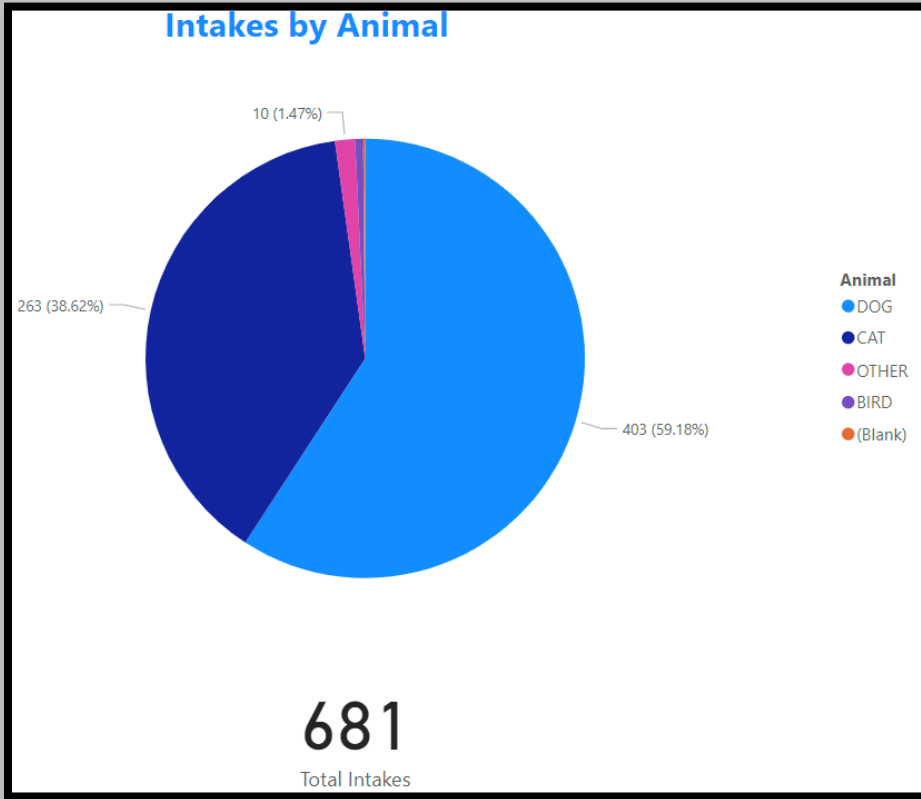

Animal Services Office Statistical Report – December2021-2023

December2023 Intake

December2022 Intakes

December2021 Intakes

Intakes by Animal

992

Total Intakes

December2023 Adoptions

Animal

All

Animals Adopted

663

Total Adoptions

Adoptions by Outcome Age

Age Group	Outcomes
Kitten	256
Adult Dog	201
Puppy	135
Adult Cat	71
Total	663

Outcomes by Adoption Type