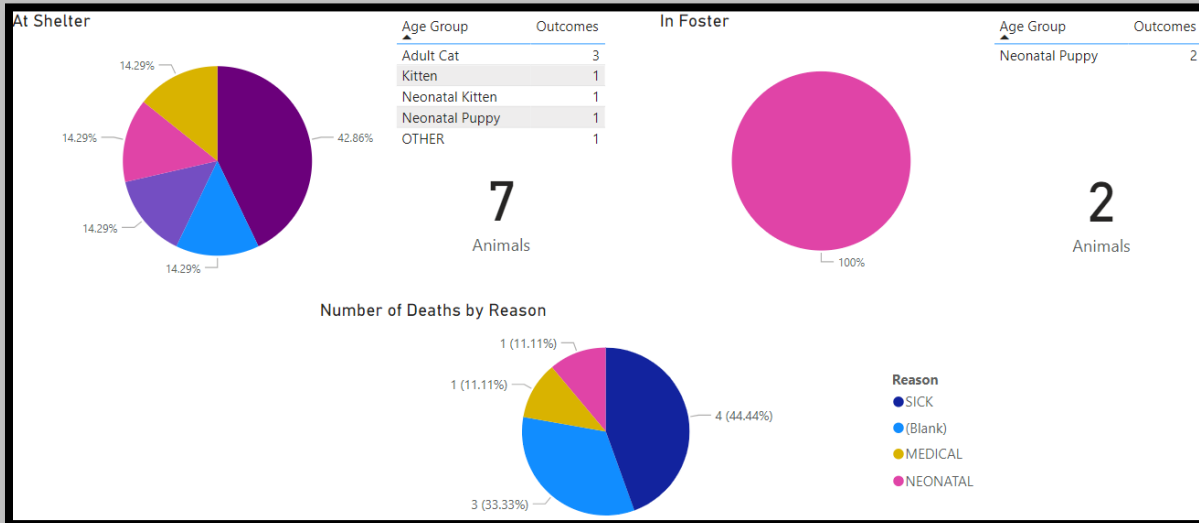

December2022 Total Live Release Rate

December2021 Total Live Release Rate

December2023 Spayed/Neutered at AAC

Spayed/Neutered At Shelter

447

Count of animal_id

December2022 Spayed/Neutered at AAC

Spayed/Neutered At Shelter

502

Count of animal_id

December2021 Spayed/Neutered at AAC

Spayed/Neutered At Shelter

570

Count of animal_id

December2023 Animal Deaths at AAC/Foster

December2022 Animal Deaths at AAC/Foster

December2021 Animal Deaths at AAC/Foster

December 2023 Animals Transferred:

December 2022 Animals Transferred

December 2021 Animals Transferred

Animals Transferred to Rescue Organizations

Fiscal Year

2022 2022