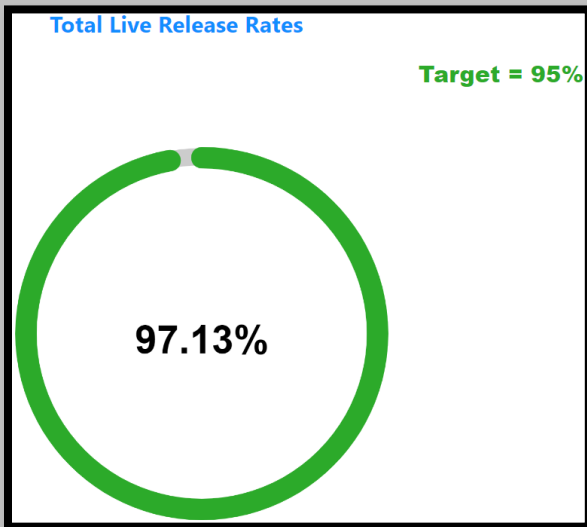

Adoption Type	Outcomes
FOSTER	110
Total	663

December2023 RTOs

December2022 RTOs

December2021 RTOs

December2023 Animals Euthanized

December2022 Animals Euthanized

December2021 Animals Euthanized

December2023 Total Live Release Rate

December2022 Total Live Release Rate

December2021 Total Live Release Rate

December2023 Spayed/Neutered at AAC

Spayed/Neutered At Shelter

447

Count of animal_id

December2022 Spayed/Neutered at AAC

Spayed/Neutered At Shelter