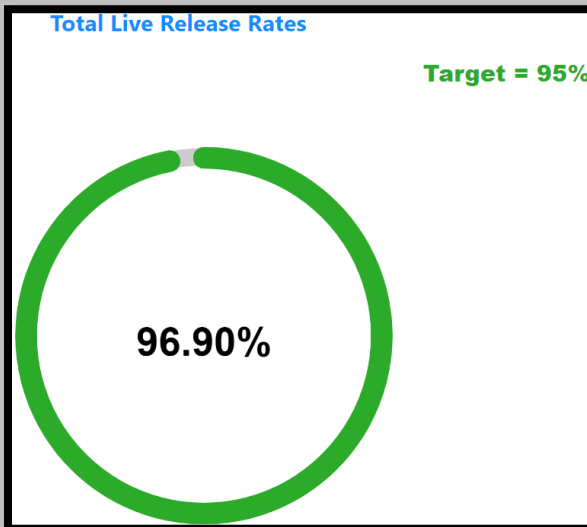

Adoption Type	Outcomes
FOSTER	110
Total	663

December2023 RTOs

December2022 RTOs

December2021 RTOs

December2023 Animals Euthanized

December2022 Animals Euthanized

December2021 Animals Euthanized

December2023 Total Live Release Rate

December2022 Total Live Release Rate

December2021 Total Live Release Rate

December2023 Spayed/Neutered at AAC

Spayed/Neutered At Shelter

447

Count of animal_id

December2022 Spayed/Neutered at AAC

Spayed/Neutered At Shelter