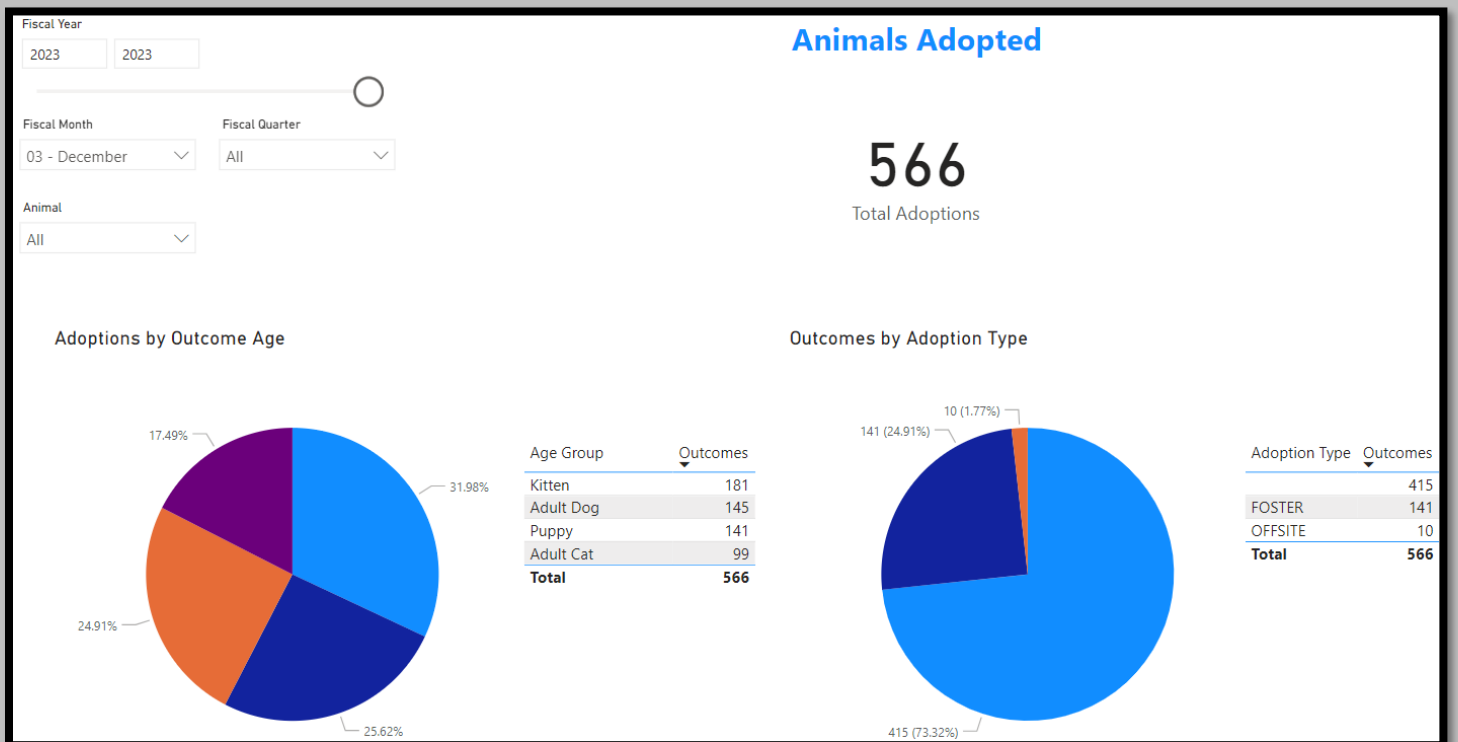

December2022 Adoptions