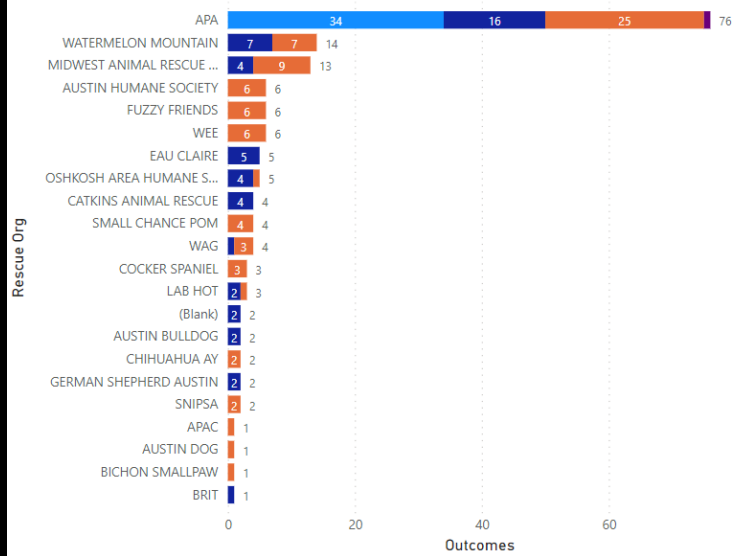

December2021 Animal Deaths at AAC/Foster

December 2023 Animals Transferred:

December 2022 Animals Transferred

December 2021 Animals Transferred

Animals Transferred to Rescue Organizations

Fiscal Year

2022 2022

Fiscal Month

03 - December

Fiscal Quarter

All

170

Animals Transferred

Animal Type Size ● Cat ● Large Dog ● Small Dog ● Unknown Size Dog

Rescue Org	CITY	STATE	# of Transfers
APA	AUSTIN	TX	76
WATERMELON MOUNTAIN	RIO RANCHO	NM	14
MIDWEST ANIMAL RESCUE MARS	BROOKLYN PARK	MN	13
AUSTIN HUMANE SOCIETY	AUSTIN	TX	6
FUZZY FRIENDS	WACO	TX	6
WEE	AUSTIN	TX	6
EAU CLAIRE	EAU CLAIRE	WI	5
OSHKOSH AREA HUMANE SOCIETY	OSHKOSH	WI	5
CATKINS ANIMAL RESCUE	PARK FALLS	WI	4
SMALL CHANCE POM	AUSTIN	TX	4
WAG	WIMBERLEY	TX	4
COCKER SPANIEL	AUSTIN	TX	3
LAB HOT	LEANDER	TX	3
			2
AUSTIN BULLDOG	AUSTIN	TX	2
CHIHUAHUA AY	AUSTIN	TX	2
GERMAN SHEPHERD AUSTIN	MANOR	TX	2
SNIPSA	SAN ANTONIO	TX	2
APAC	TEMPLE	TX	1
AUSTIN DOG	BUDA	TX	1
BICHON SMALLPAW	TULSA	OK	1
BRIT	FORT WORTH	TX	1
CAIRN	MEHOOPANY	PA	1
GREAT PYR (TX)	BASTROP	TX	1
PAWS SHELTER (KYLE)	KYLE	TX	1
PUG AUSTIN	AUSTIN	TX	1
SCHNAUZER	HOUSTON	TX	1
SHELTIE AUSTIN	AUSTIN	TX	1
WESTIE HOUSTON	THE WOODLANDS	TX	1

December2023 Animal Lost, Stolen or Missing

Animals Lost, Stolen, or Missing

(Blank)

Animals

December2022 Animals Lost, Stolen or Missing

Animals Lost, Stolen, or Missing

1

Animals