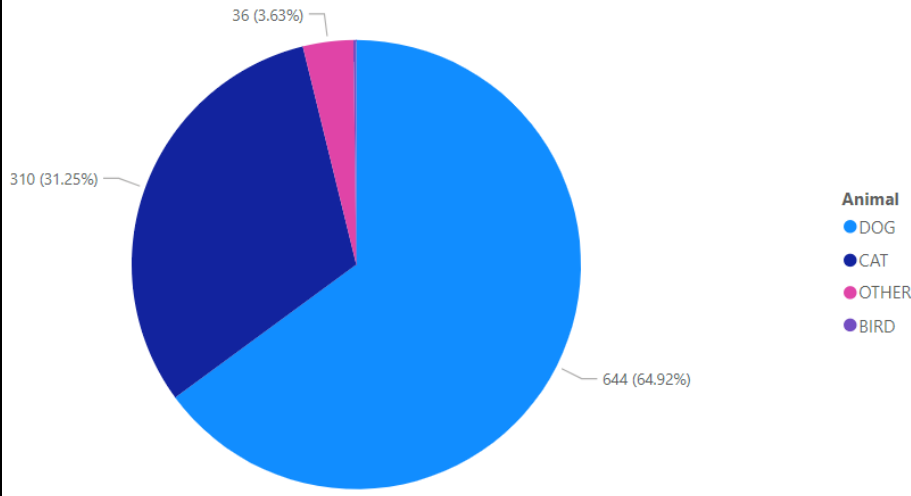

Animal Services Office Statistical Report – December2021-2023

December2023 Intake

December2022 Intakes

December2021 Intakes

Intakes by Animal

992

Total Intakes

December2023 Adoptions

Animal

All

Animals Adopted

663

Total Adoptions

Adoptions by Outcome Age

Age Group	Outcomes
Kitten	256
Adult Dog	201
Puppy	135
Adult Cat	71
Total	663

Outcomes by Adoption Type