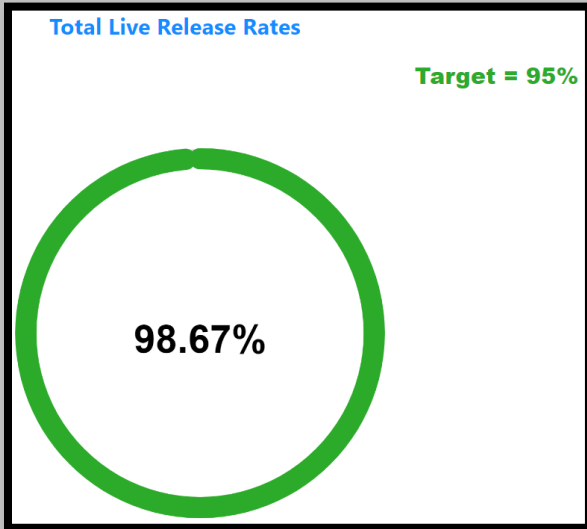

Adoption Type	Outcomes
FOSTER	110
Total	663

December2023 RTOs

December2022 RTOs

December2021 RTOs

December2023 Animals Euthanized

December2022 Animals Euthanized

December2021 Animals Euthanized

December2023 Total Live Release Rate

December2022 Total Live Release Rate

December2021 Total Live Release Rate

December2023 Spayed/Neutered at AAC

Spayed/Neutered At Shelter

447

Count of animal_id

December2022 Spayed/Neutered at AAC

Spayed/Neutered At Shelter