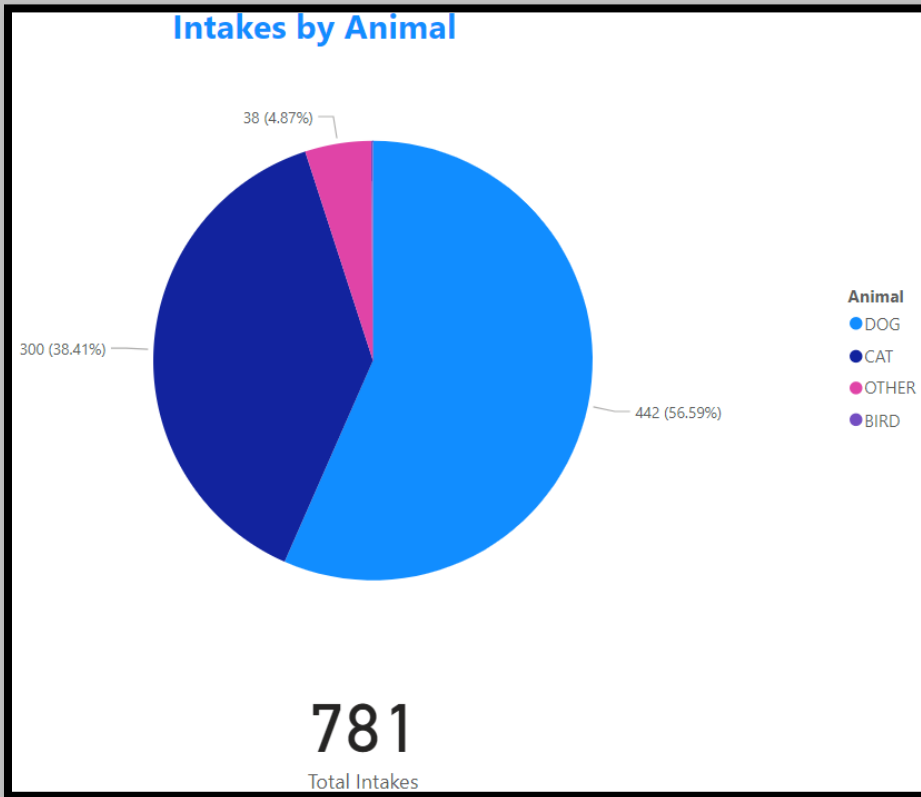

Animal Services Office Statistical Report – December2021-2023

December2023 Intake

December2022 Intakes

December2021 Intakes

Intakes by Animal

992

Total Intakes

December2023 Adoptions

Animal

All

Animals Adopted

663

Total Adoptions

Adoptions by Outcome Age

Age Group	Outcomes
Kitten	256
Adult Dog	201
Puppy	135
Adult Cat	71
Total	663

Outcomes by Adoption Type