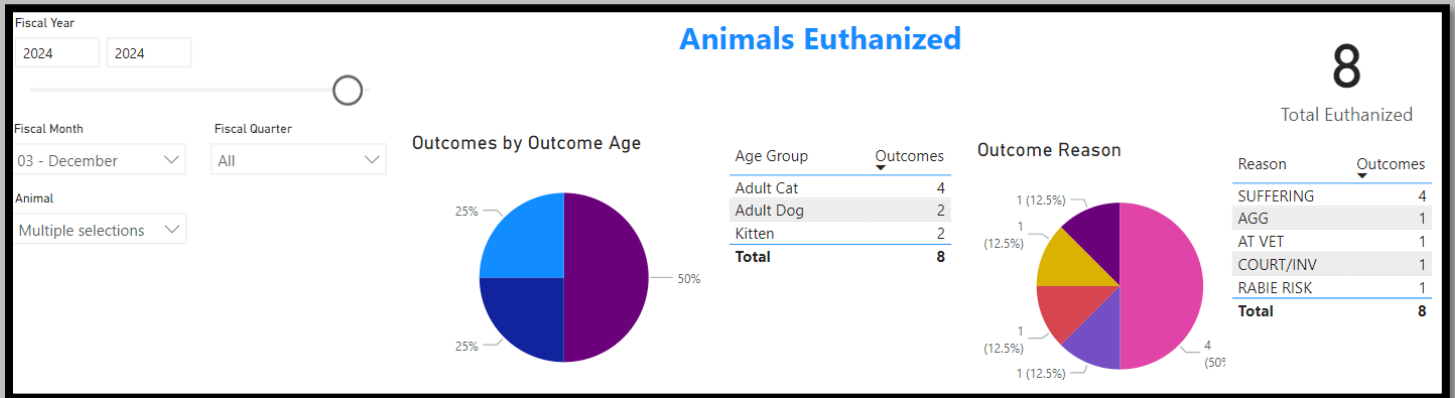

Adoption Type	Outcomes
FOSTER	110
Total	663

December2023 RTOs

December2022 RTOs

December2021 RTOs

December2023 Animals Euthanized

December2022 Animals Euthanized

December2021 Animals Euthanized

December2023 Total Live Release Rate

December2022 Total Live Release Rate

December2021 Total Live Release Rate

December2023 Spayed/Neutered at AAC

Spayed/Neutered At Shelter

447

Count of animal_id

December2022 Spayed/Neutered at AAC

Spayed/Neutered At Shelter