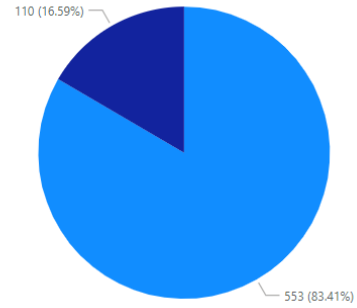

Animal

All

Animals Adopted

663

Total Adoptions

Adoptions by Outcome Age

Age Group	Outcomes
Kitten	256
Adult Dog	201
Puppy	135
Adult Cat	71
Total	663

Outcomes by Adoption Type

Adoption Type	Outcomes
FOSTER	110
Total	663

December2023 RTOs

December2022 RTOs

December2021 RTOs

December2023 Animals Euthanized

December2022 Animals Euthanized

December2021 Animals Euthanized

December2023 Total Live Release Rate