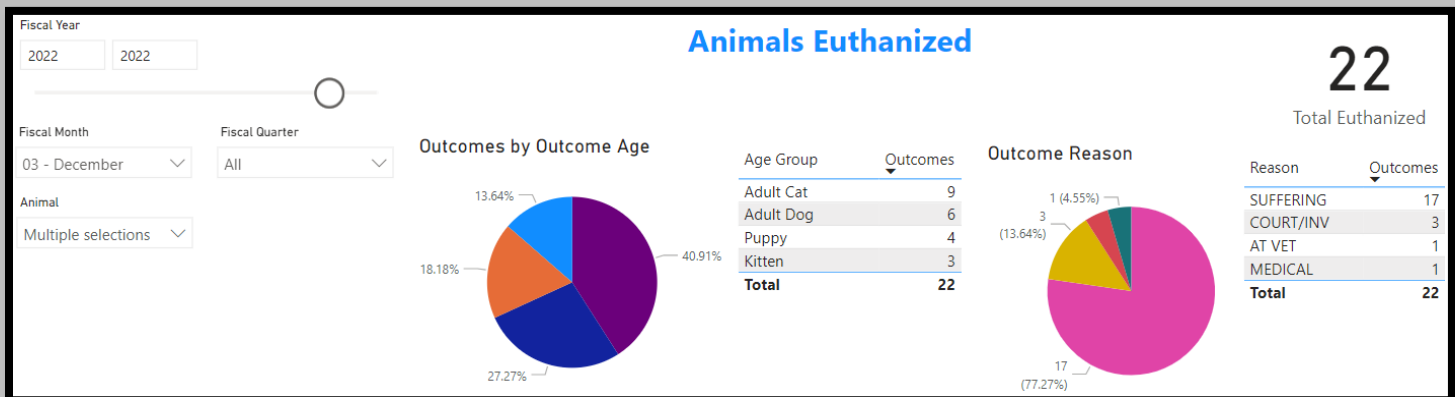

Adoption Type	Outcomes
FOSTER	110
Total	663

December2023 RTOs

December2022 RTOs

December2021 RTOs

December2023 Animals Euthanized

December2022 Animals Euthanized

December2021 Animals Euthanized

December2023 Total Live Release Rate

December2022 Total Live Release Rate

December2021 Total Live Release Rate

December2023 Spayed/Neutered at AAC

Spayed/Neutered At Shelter

447

Count of animal_id

December2022 Spayed/Neutered at AAC

Spayed/Neutered At Shelter