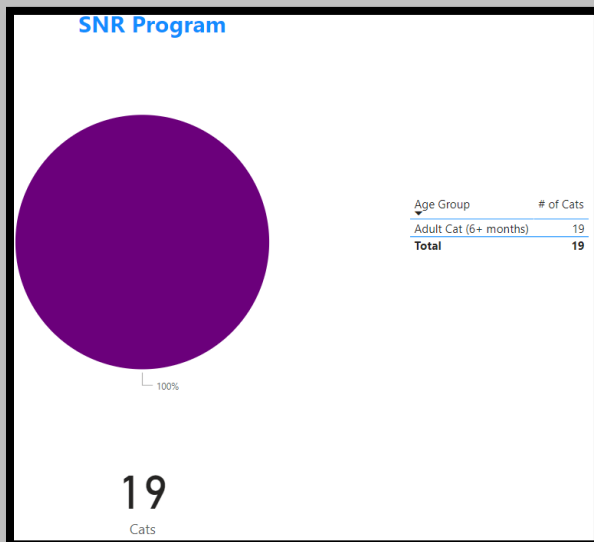

December2023 Animal Lost, Stolen or Missing

Animals Lost, Stolen, or Missing

(Blank)

Animals

December2022 Animals Lost, Stolen or Missing

Animals Lost, Stolen, or Missing

1

Animals

December2021 Animals Lost, Stolen or Missing

Animals Lost, Stolen, or Missing

(Blank)

Animals

December2023 SNR Program

December2022 SNR Program

December2021 SNR Program

December2023 Intact Animals Adopted/RTO

December2022 Intact Animals Adopted/RTO

December2021 Intact Animals Adopted/RTO