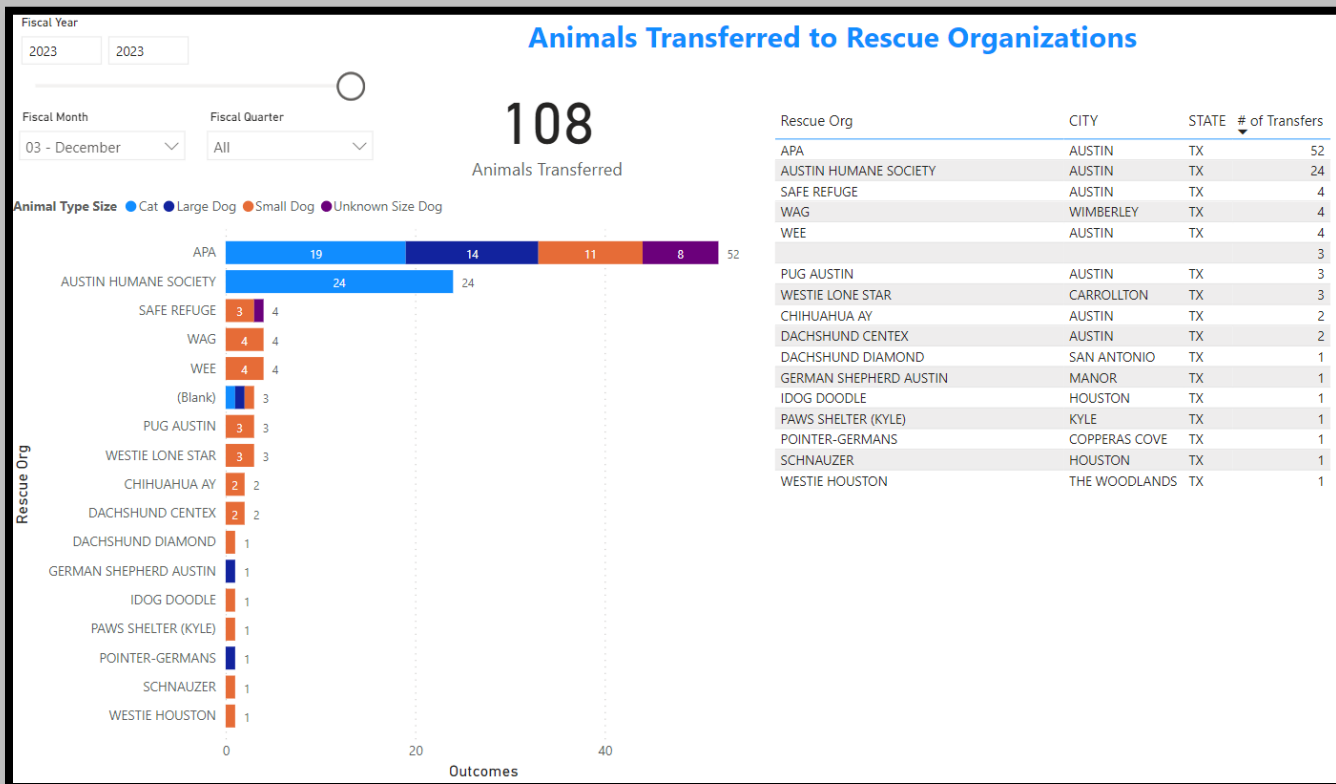

December2022 Total Live Release Rate

December2021 Total Live Release Rate

December2023 Spayed/Neutered at AAC

Spayed/Neutered At Shelter

447

Count of animal_id

December2022 Spayed/Neutered at AAC

Spayed/Neutered At Shelter

502

Count of animal_id

December2021 Spayed/Neutered at AAC

Spayed/Neutered At Shelter

570

Count of animal_id

December2023 Animal Deaths at AAC/Foster

December2022 Animal Deaths at AAC/Foster

December2021 Animal Deaths at AAC/Foster

December 2023 Animals Transferred:

December 2022 Animals Transferred

December 2021 Animals Transferred

Animals Transferred to Rescue Organizations

Fiscal Year

2022 2022