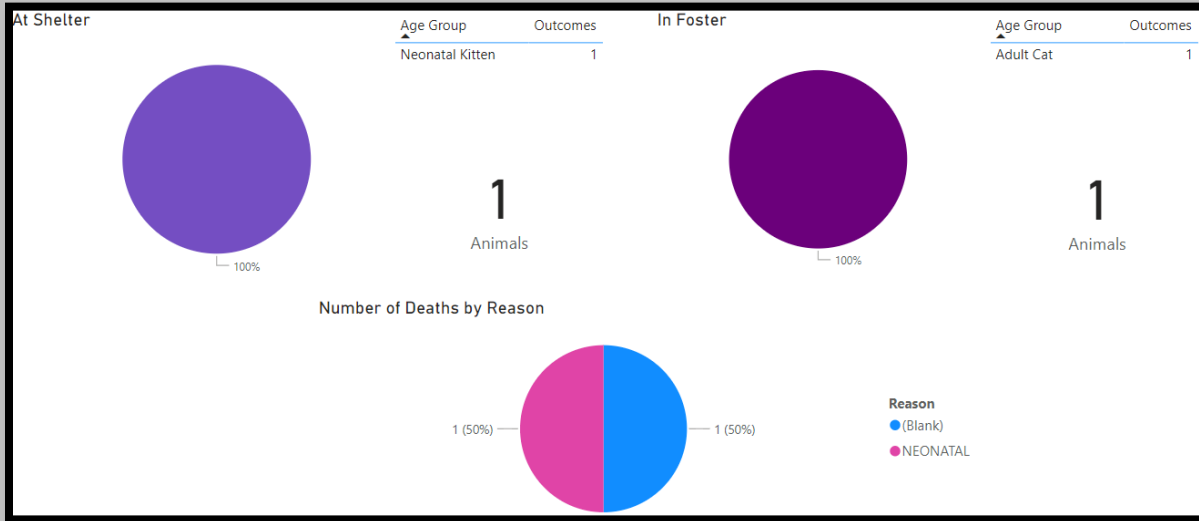

December2022 Total Live Release Rate

December2021 Total Live Release Rate

December2023 Spayed/Neutered at AAC

Spayed/Neutered At Shelter

447

Count of animal_id

December2022 Spayed/Neutered at AAC

Spayed/Neutered At Shelter

502

Count of animal_id

December2021 Spayed/Neutered at AAC

Spayed/Neutered At Shelter

570

Count of animal_id

December2023 Animal Deaths at AAC/Foster

December2022 Animal Deaths at AAC/Foster

December2021 Animal Deaths at AAC/Foster

December 2023 Animals Transferred:

December 2022 Animals Transferred

December 2021 Animals Transferred

Animals Transferred to Rescue Organizations

Fiscal Year

2022 2022