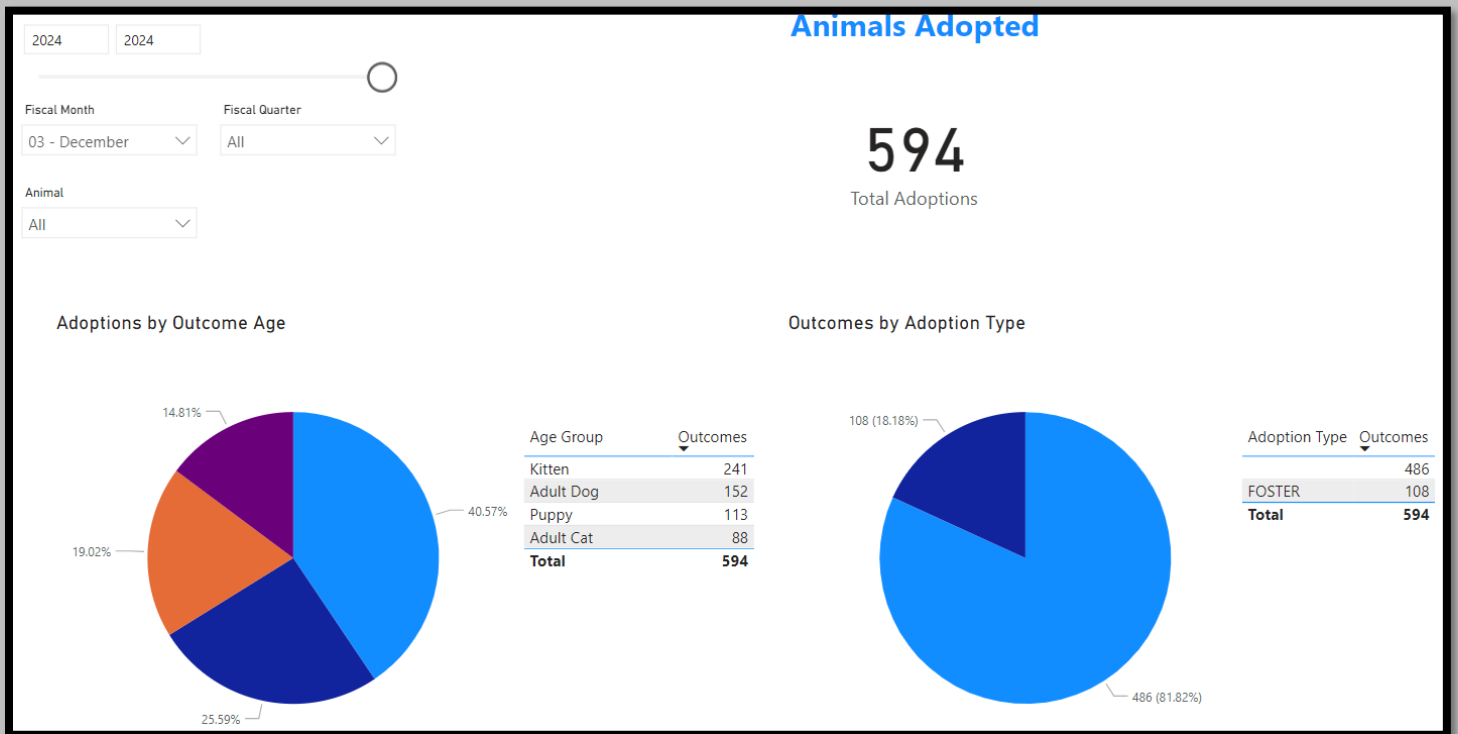

Animal Services Office Statistical Report – December2021-2023

December2023 Intake

December2022 Intakes

December2021 Intakes

Intakes by Animal

992

Total Intakes

December2023 Adoptions

Animal

All

Animals Adopted

663

Total Adoptions

Adoptions by Outcome Age

Age Group	Outcomes
Kitten	256
Adult Dog	201
Puppy	135
Adult Cat	71
Total	663

Outcomes by Adoption Type