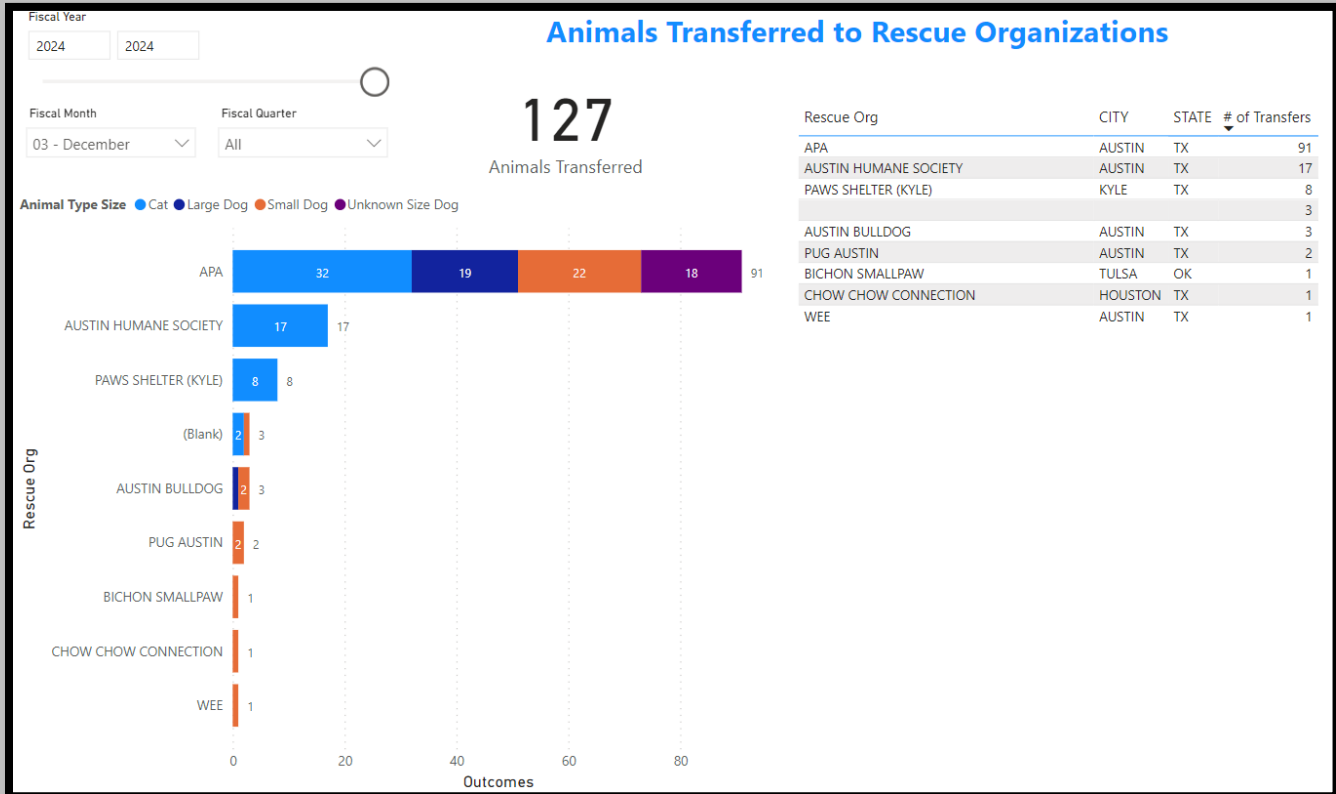

December2022 Total Live Release Rate

December2021 Total Live Release Rate

December2023 Spayed/Neutered at AAC

Spayed/Neutered At Shelter

447

Count of animal_id

December2022 Spayed/Neutered at AAC

Spayed/Neutered At Shelter

502

Count of animal_id

December2021 Spayed/Neutered at AAC

Spayed/Neutered At Shelter

570

Count of animal_id

December2023 Animal Deaths at AAC/Foster

December2022 Animal Deaths at AAC/Foster

December2021 Animal Deaths at AAC/Foster

December 2023 Animals Transferred:

December 2022 Animals Transferred

December 2021 Animals Transferred

Animals Transferred to Rescue Organizations

Fiscal Year

2022 2022