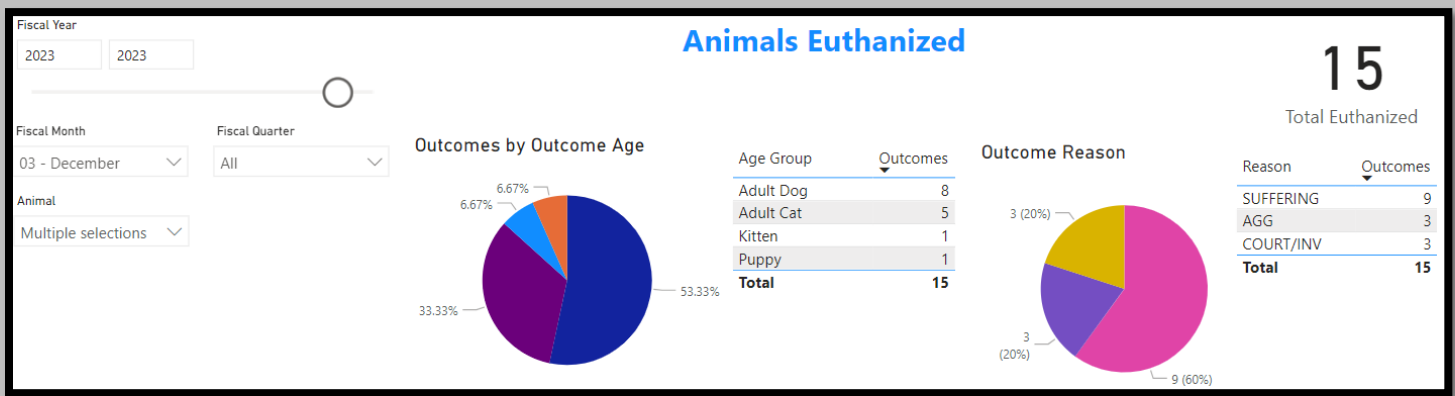

Adoption Type	Outcomes
FOSTER	110
Total	663

December2023 RTOs

December2022 RTOs

December2021 RTOs

December2023 Animals Euthanized

December2022 Animals Euthanized

December2021 Animals Euthanized

December2023 Total Live Release Rate

December2022 Total Live Release Rate

December2021 Total Live Release Rate

December2023 Spayed/Neutered at AAC

Spayed/Neutered At Shelter

447

Count of animal_id

December2022 Spayed/Neutered at AAC

Spayed/Neutered At Shelter