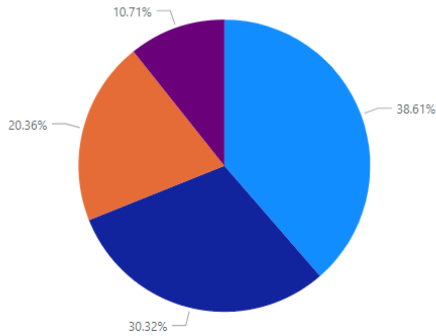

Animal

All

Animals Adopted

663

Total Adoptions

Adoptions by Outcome Age

Age Group	Outcomes
Kitten	256
Adult Dog	201
Puppy	135
Adult Cat	71
Total	663

Outcomes by Adoption Type