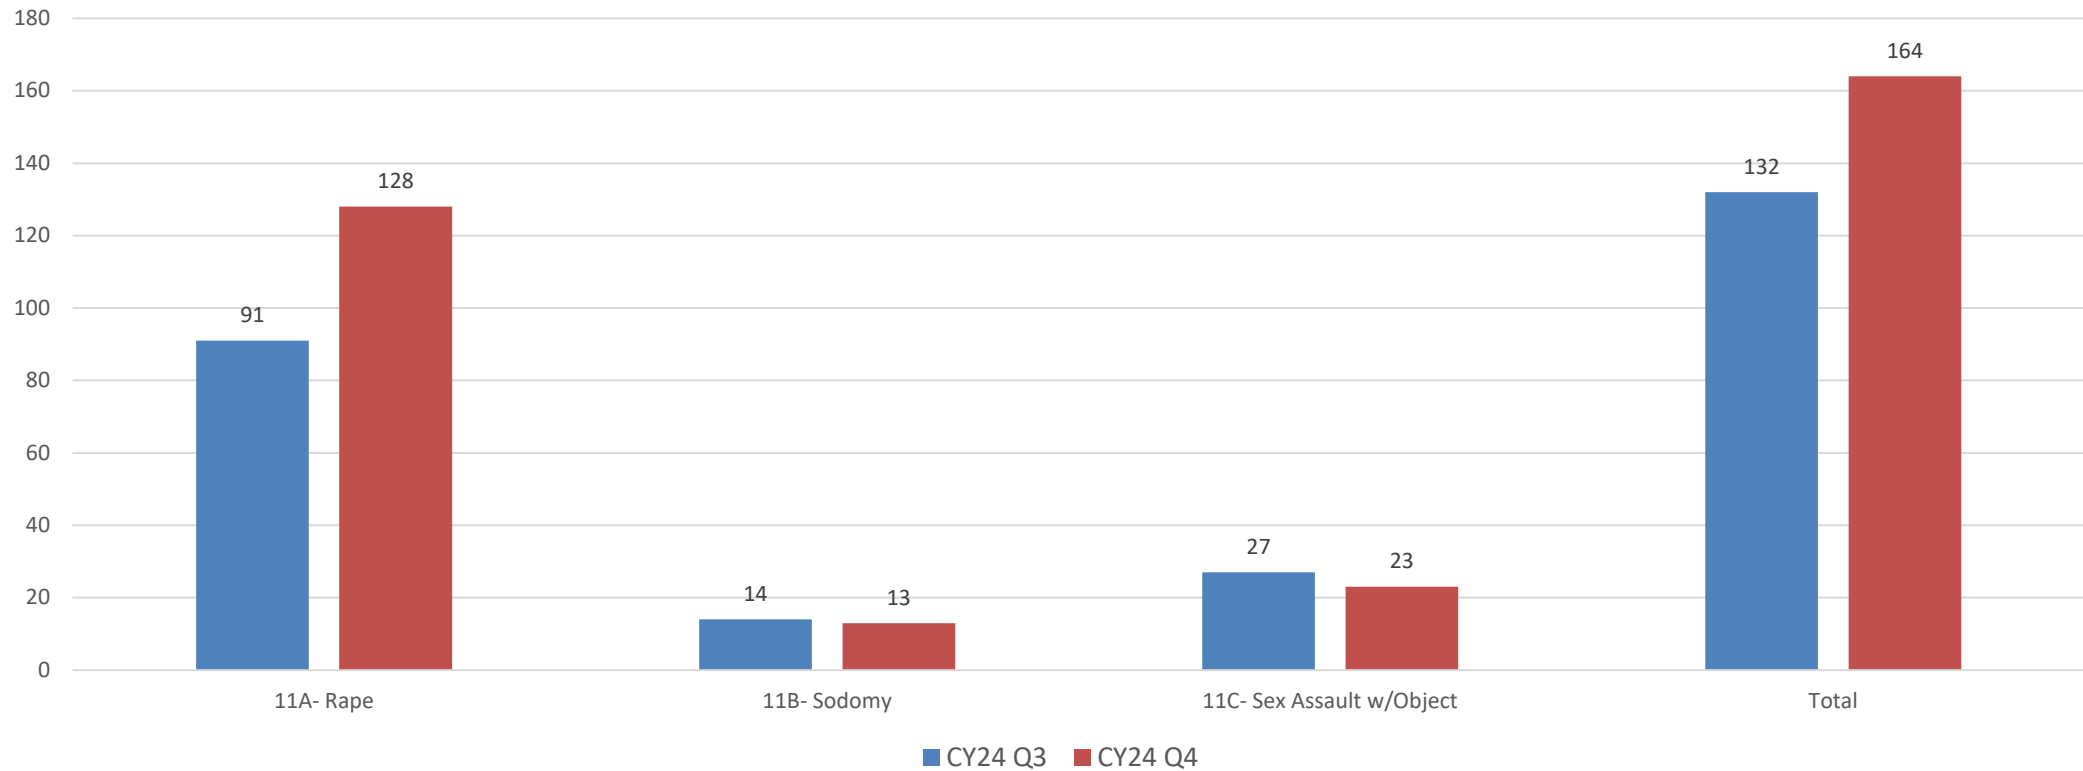

Reported Sex Crimes- Highest Offense
Adult Cases
July-December 2024