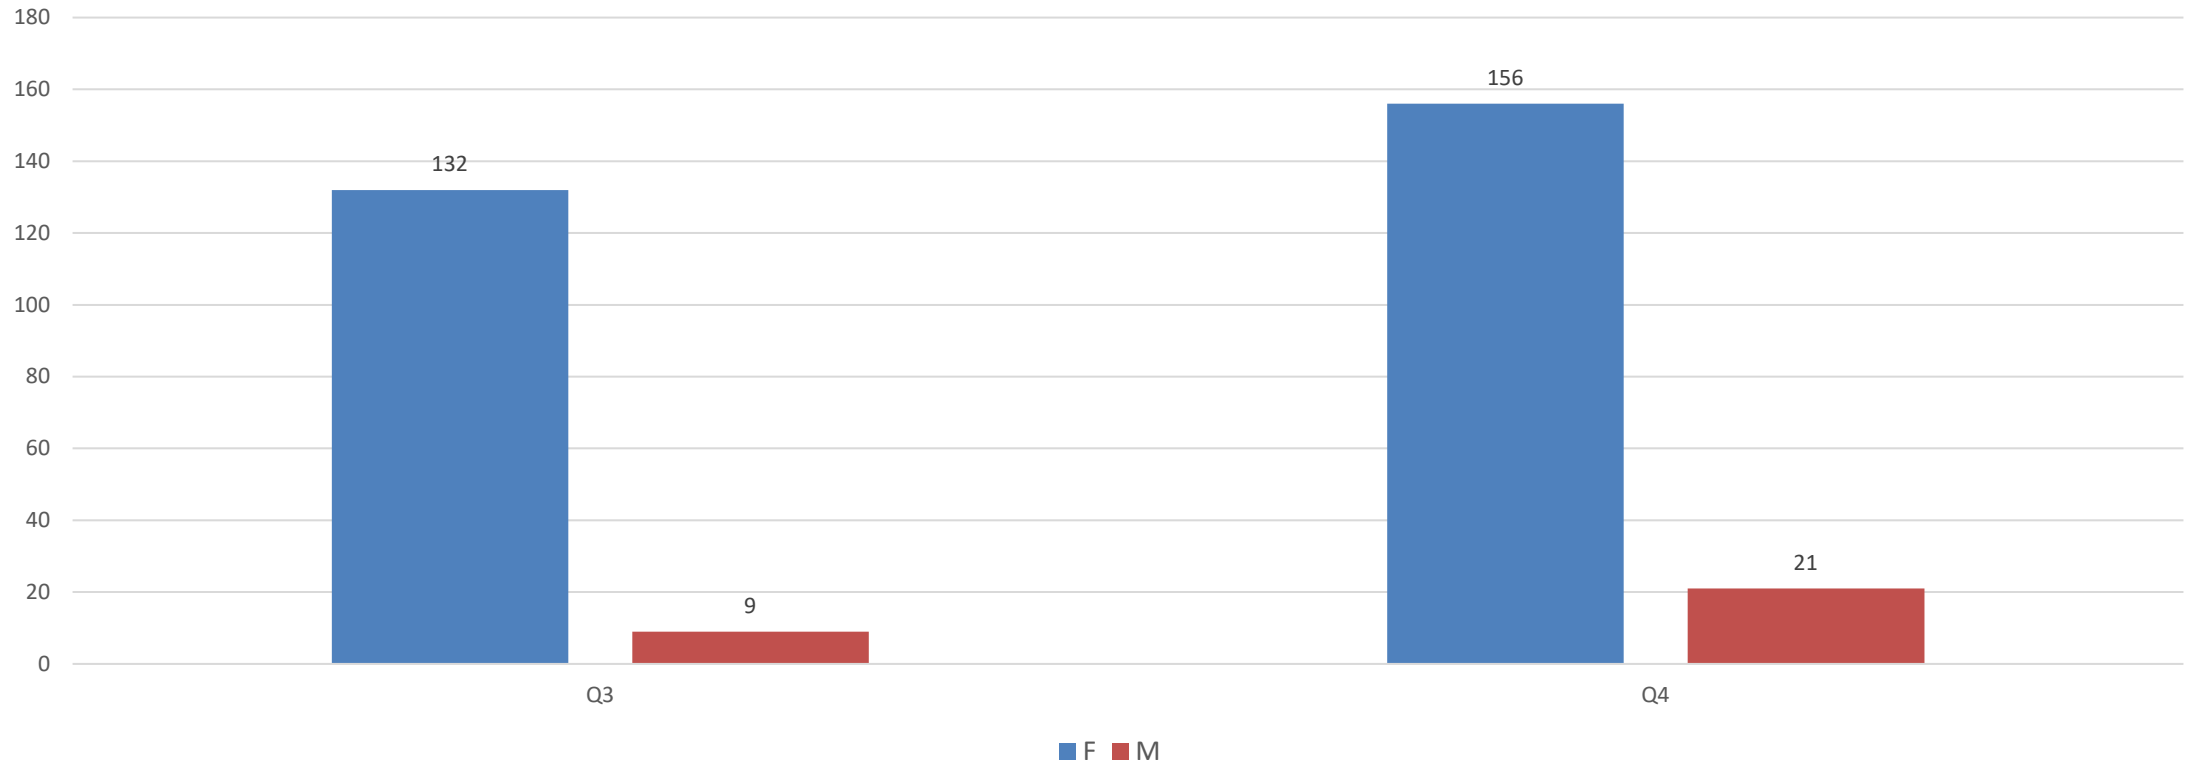

### Other Sex Based Crimes July-December 2024

### SCU Staffing Meetings with District Attorney or County Attorney

**Sex Crimes (11A-11C)**  
Victims  
Race/Ethnicity  
July-December 2024

Sex Crimes (11A-11C)  
Victims  
Age Range  
July-December 2024

**Sex Crimes (11A-11C)**  
Victims  
Sex  
July-December 2024

Sex Crimes (11A-11C)  
Suspects  
Race/Ethnicity  
July-December 2024

Sex Crimes (11A-11C)  
Suspects  
Age Range  
July-December 2024

Sex Crimes (11A-11C)  
Suspects  
Sex  
July-December 2024

**Sex Crimes (11A-11C)**  
Arrested Persons  
Race/Ethnicity  
July-December 2024

**Sex Crimes (11A-11C)**  
Arrested Persons  
Age Range  
July-December 2024

Sex Crimes (11A-11C)  
Arrested Persons  
Sex  
July-December 2024