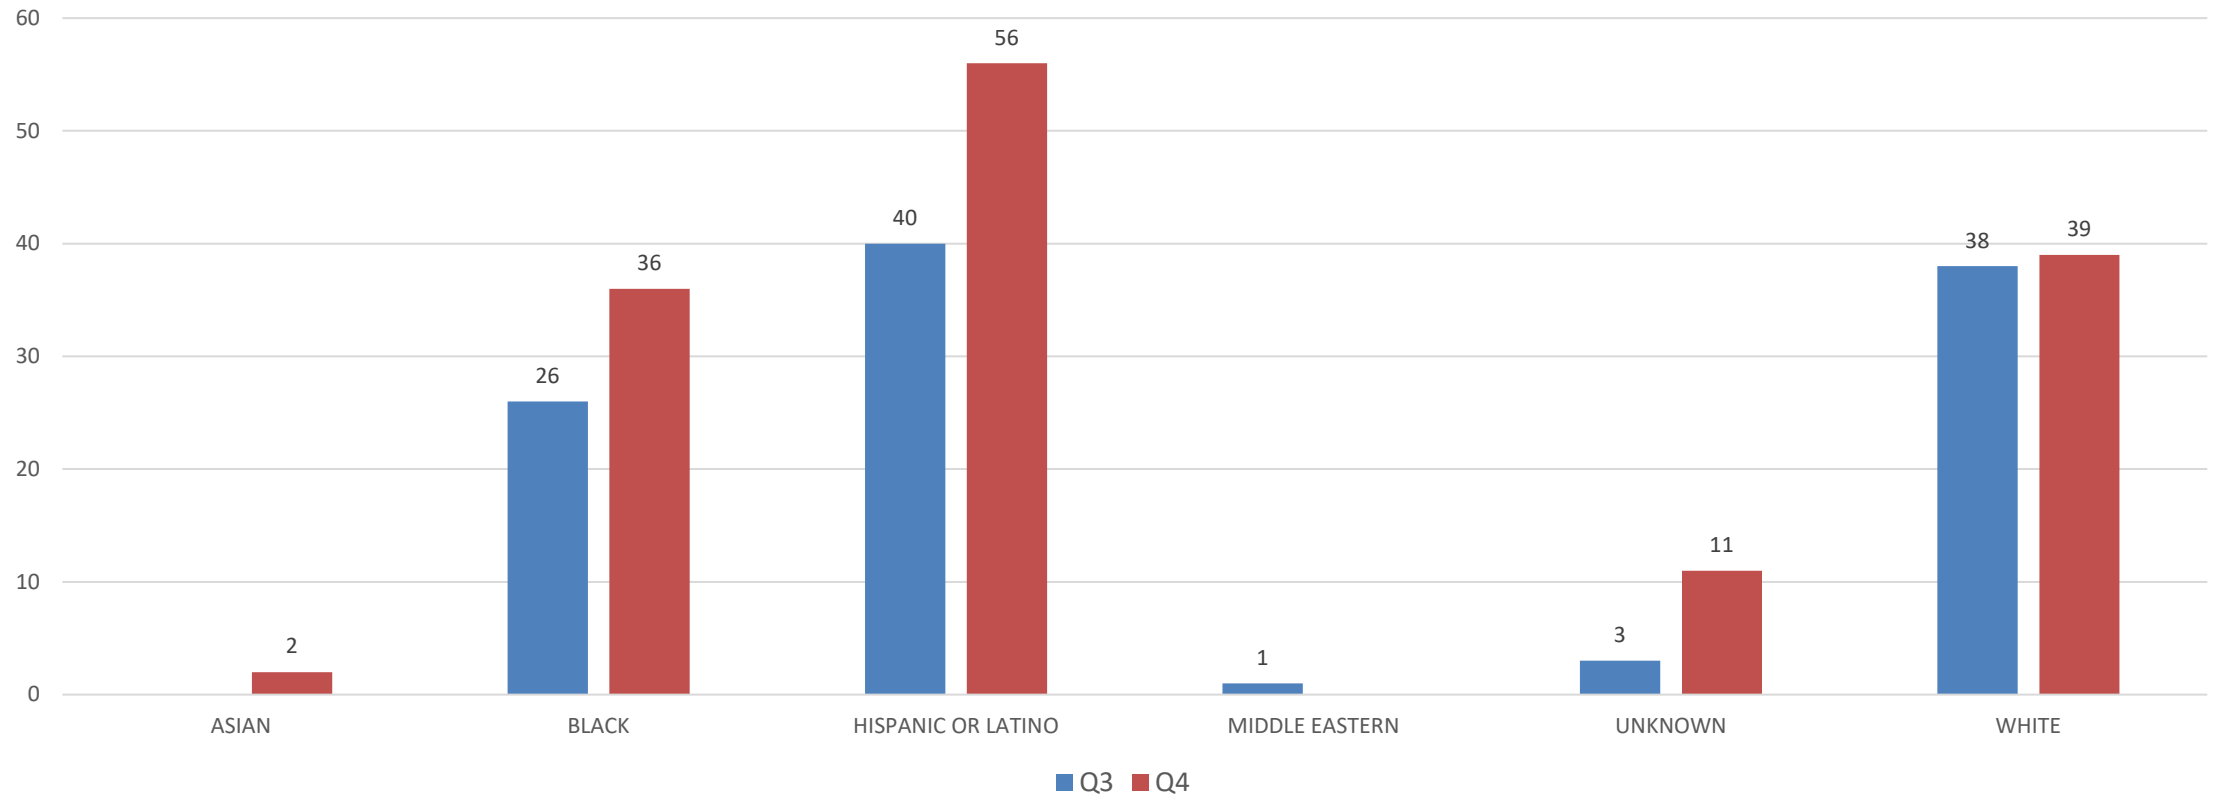

### Other Sex Based Crimes July-December 2024

### SCU Staffing Meetings with District Attorney or County Attorney

**Sex Crimes (11A-11C)**  
Victims  
Race/Ethnicity  
July-December 2024

Sex Crimes (11A-11C)  
Victims  
Age Range  
July-December 2024

**Sex Crimes (11A-11C)**  
Victims  
Sex  
July-December 2024

Sex Crimes (11A-11C)  
Suspects  
Race/Ethnicity  
July-December 2024

Sex Crimes (11A-11C)  
Suspects  
Age Range  
July-December 2024

Sex Crimes (11A-11C)  
Suspects  
Sex  
July-December 2024

**Sex Crimes (11A-11C)**  
Arrested Persons  
Race/Ethnicity  
July-December 2024

**Sex Crimes (11A-11C)**  
Arrested Persons  
Age Range  
July-December 2024

Sex Crimes (11A-11C)  
Arrested Persons  
Sex  
July-December 2024