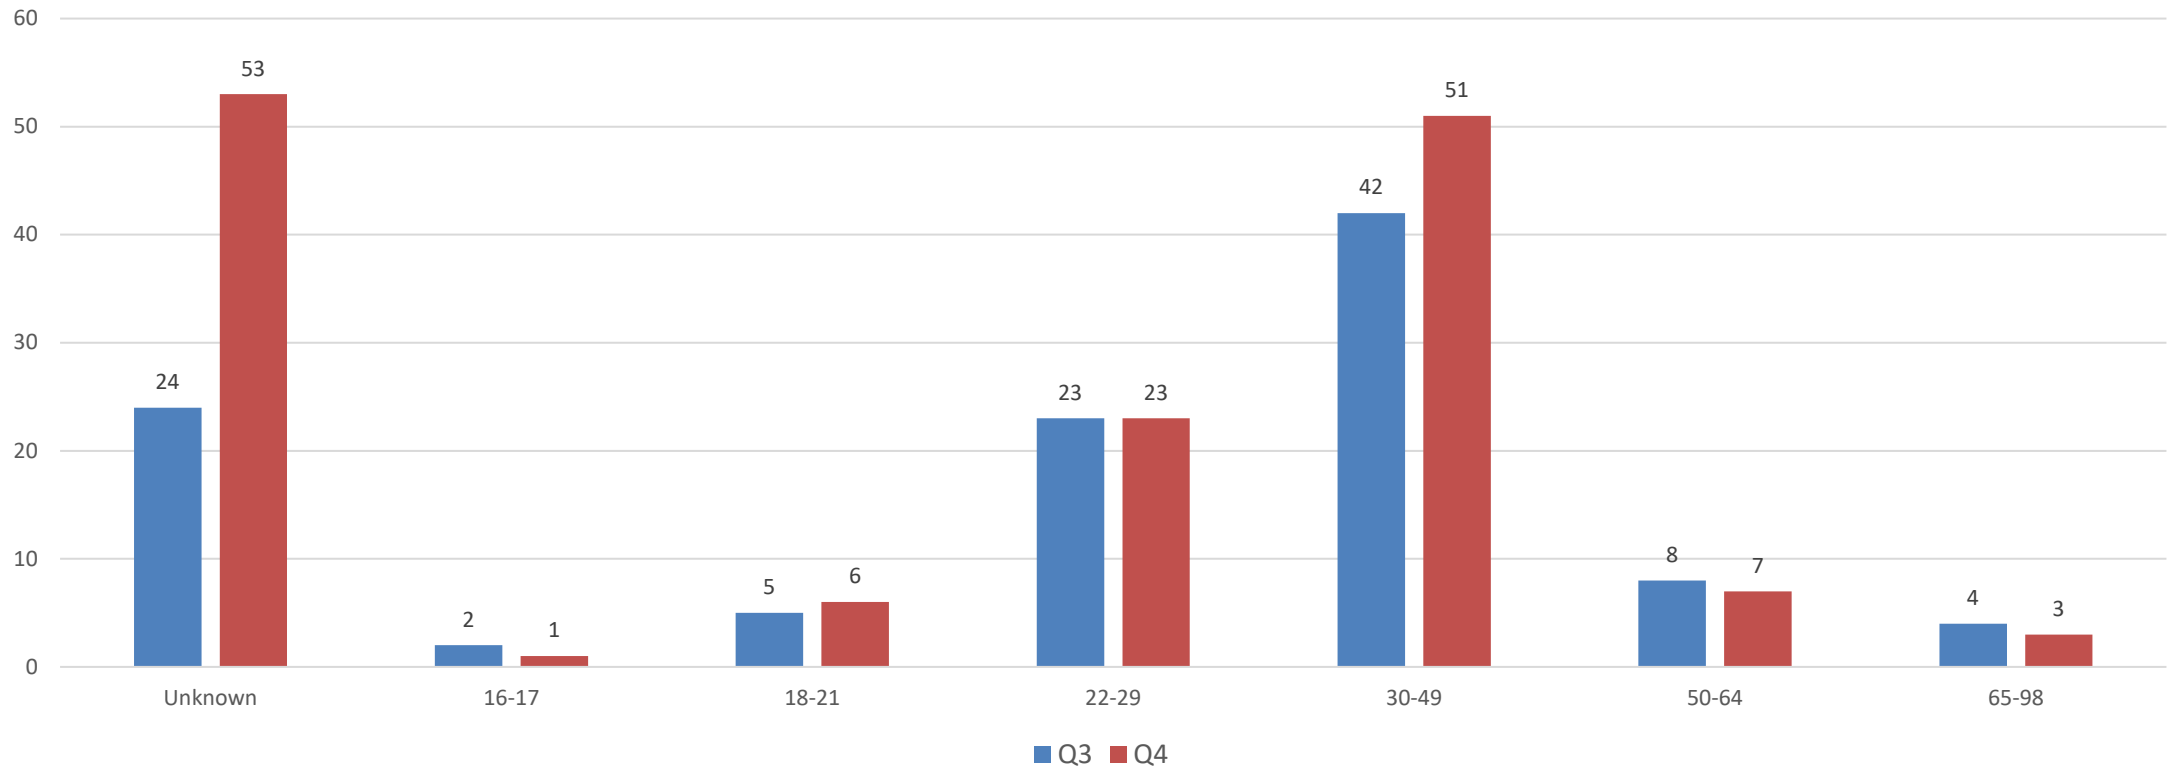

### Other Sex Based Crimes July-December 2024

### SCU Staffing Meetings with District Attorney or County Attorney

**Sex Crimes (11A-11C)**  
Victims  
Race/Ethnicity  
July-December 2024

Sex Crimes (11A-11C)  
Victims  
Age Range  
July-December 2024

**Sex Crimes (11A-11C)**  
Victims  
Sex  
July-December 2024

Sex Crimes (11A-11C)  
Suspects  
Race/Ethnicity  
July-December 2024

Sex Crimes (11A-11C)  
Suspects  
Age Range  
July-December 2024

Sex Crimes (11A-11C)  
Suspects  
Sex  
July-December 2024

**Sex Crimes (11A-11C)**  
Arrested Persons  
Race/Ethnicity  
July-December 2024

**Sex Crimes (11A-11C)**  
Arrested Persons  
Age Range  
July-December 2024

Sex Crimes (11A-11C)  
Arrested Persons  
Sex  
July-December 2024