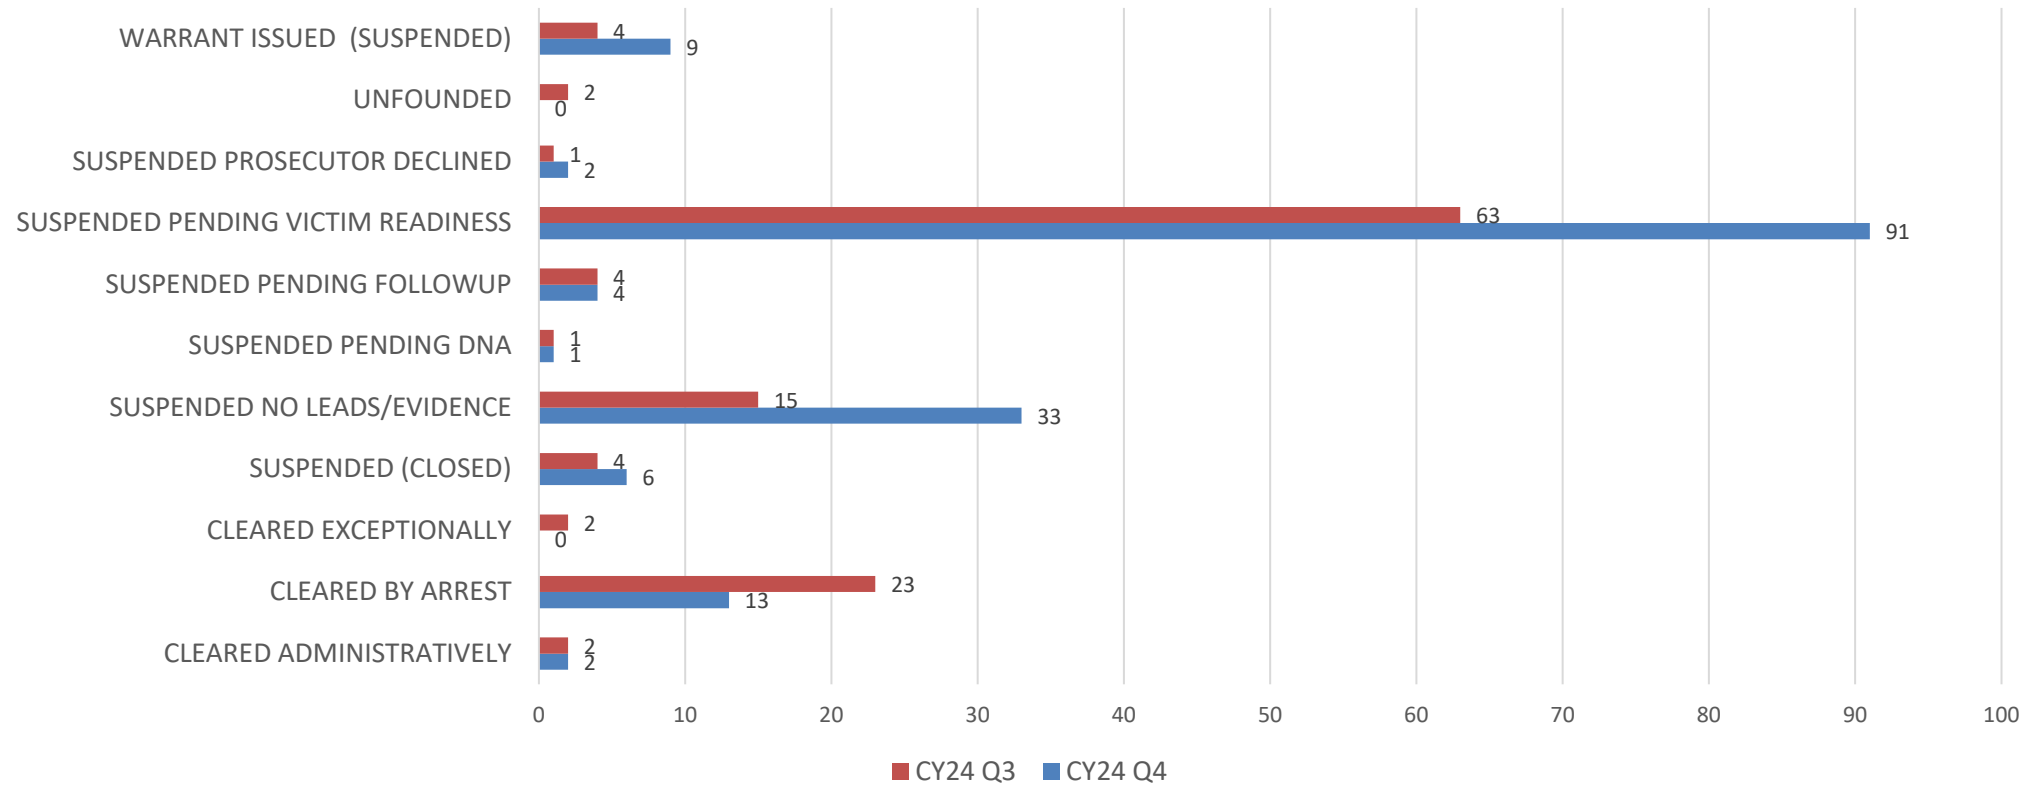

Internal Case Status

Rape, SA with Object, Sodomy (11A-11C)
July-December 2024