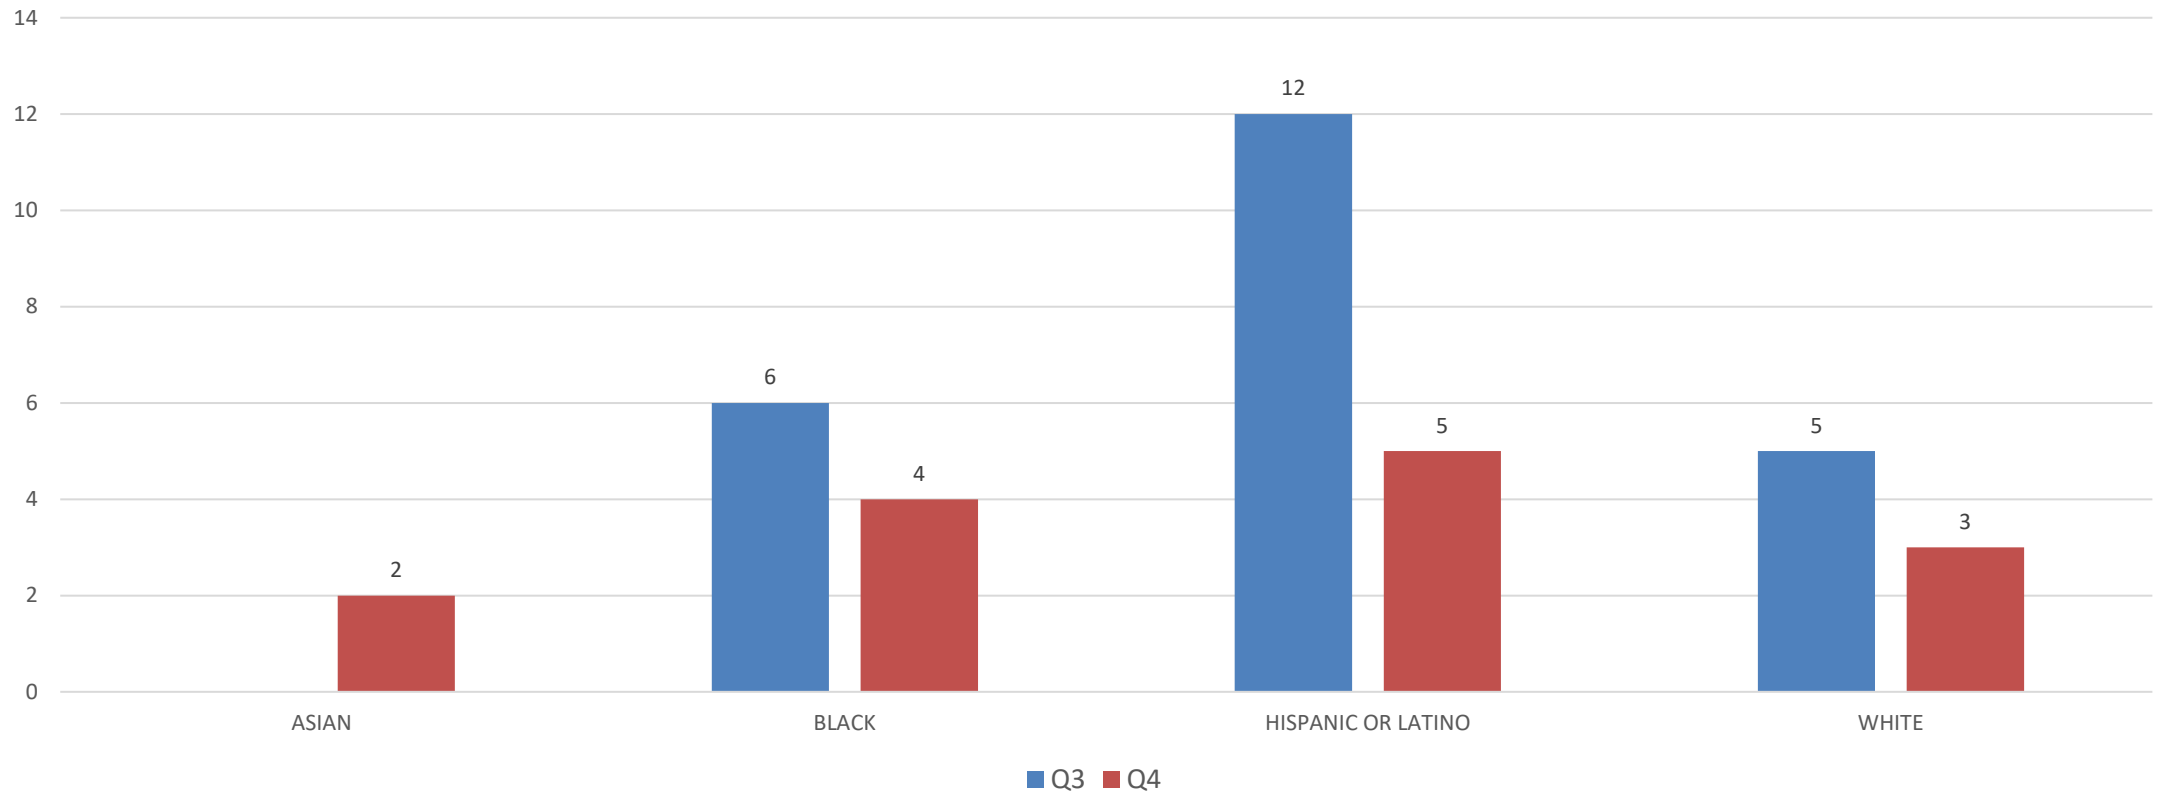

### SCU Staffing Meetings with District Attorney or County Attorney

**Sex Crimes (11A-11C)**  
Victims  
Race/Ethnicity  
July-December 2024

Sex Crimes (11A-11C)  
Victims  
Age Range  
July-December 2024

**Sex Crimes (11A-11C)**  
Victims  
Sex  
July-December 2024

Sex Crimes (11A-11C)  
Suspects  
Race/Ethnicity  
July-December 2024

Sex Crimes (11A-11C)  
Suspects  
Age Range  
July-December 2024

Sex Crimes (11A-11C)  
Suspects  
Sex  
July-December 2024

**Sex Crimes (11A-11C)**  
Arrested Persons  
Race/Ethnicity  
July-December 2024

**Sex Crimes (11A-11C)**  
Arrested Persons  
Age Range  
July-December 2024

Sex Crimes (11A-11C)  
Arrested Persons  
Sex  
July-December 2024