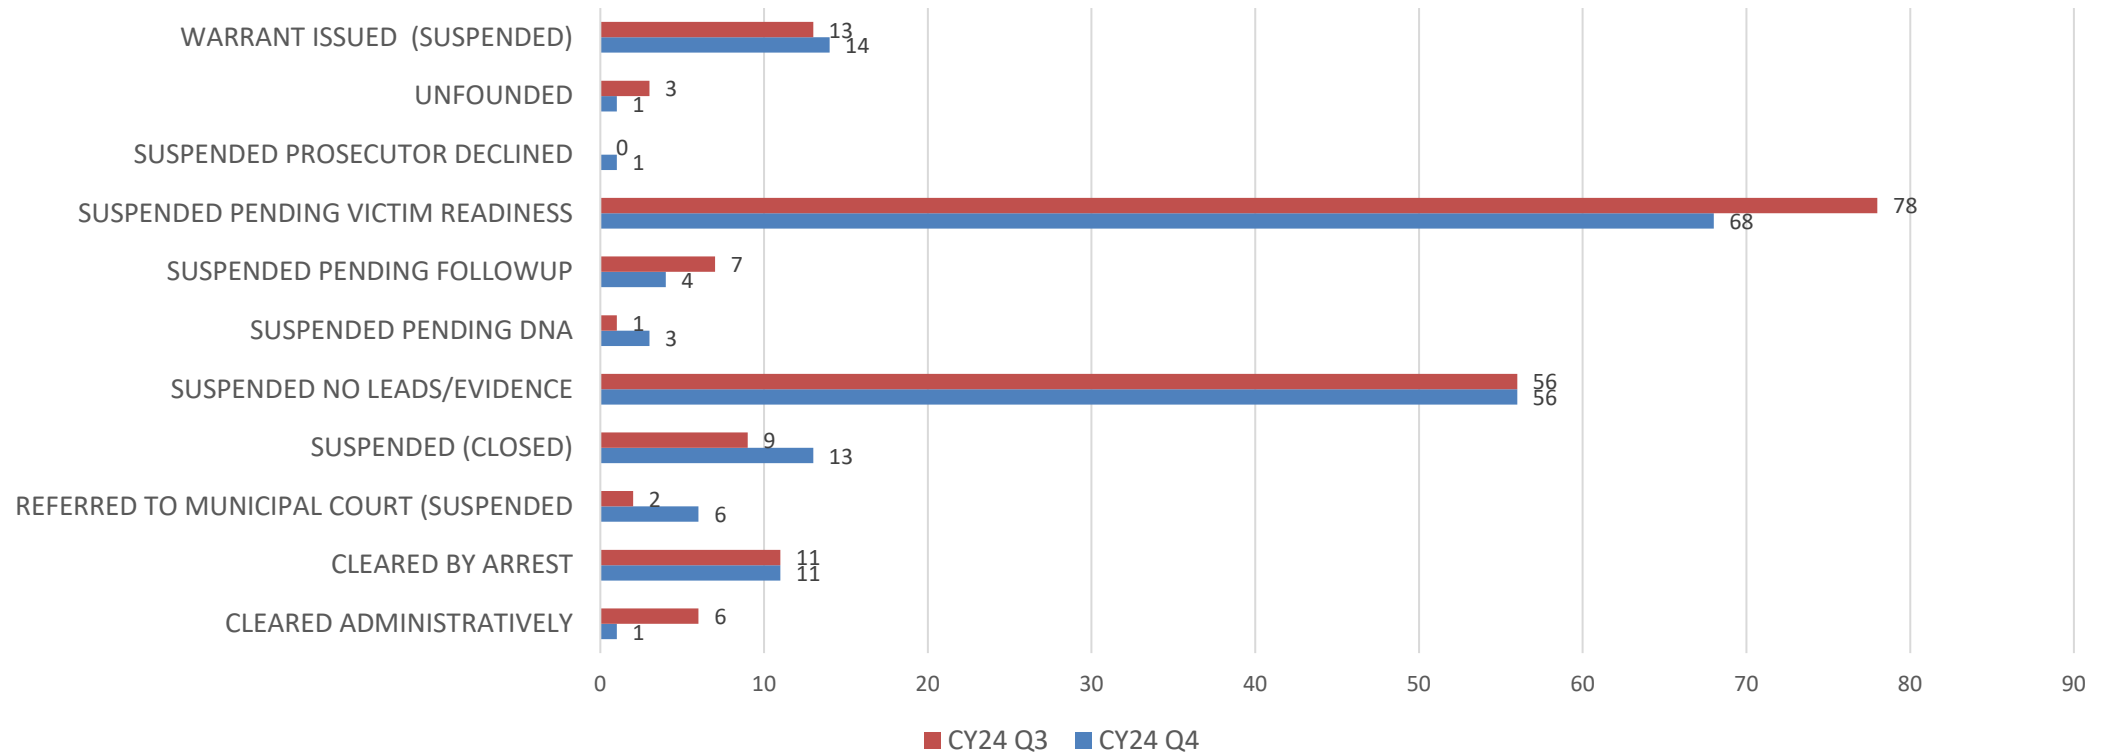

### Sex Crimes Related Calls for Service July-December

**Reported Sex Crimes- Highest Offense**  
Adult Cases  
July-December 2024

### Other Reported Sex Based Crimes- Highest Offense

Adult Cases  
July- December 2024

### Other Sex Based Crimes July-December 2024

**Sex Crimes (11A-11C)**  
Victims  
Sex  
July-December 2024

Sex Crimes (11A-11C)  
Suspects  
Race/Ethnicity  
July-December 2024

Sex Crimes (11A-11C)  
Suspects  
Age Range  
July-December 2024

Sex Crimes (11A-11C)  
Suspects  
Sex  
July-December 2024