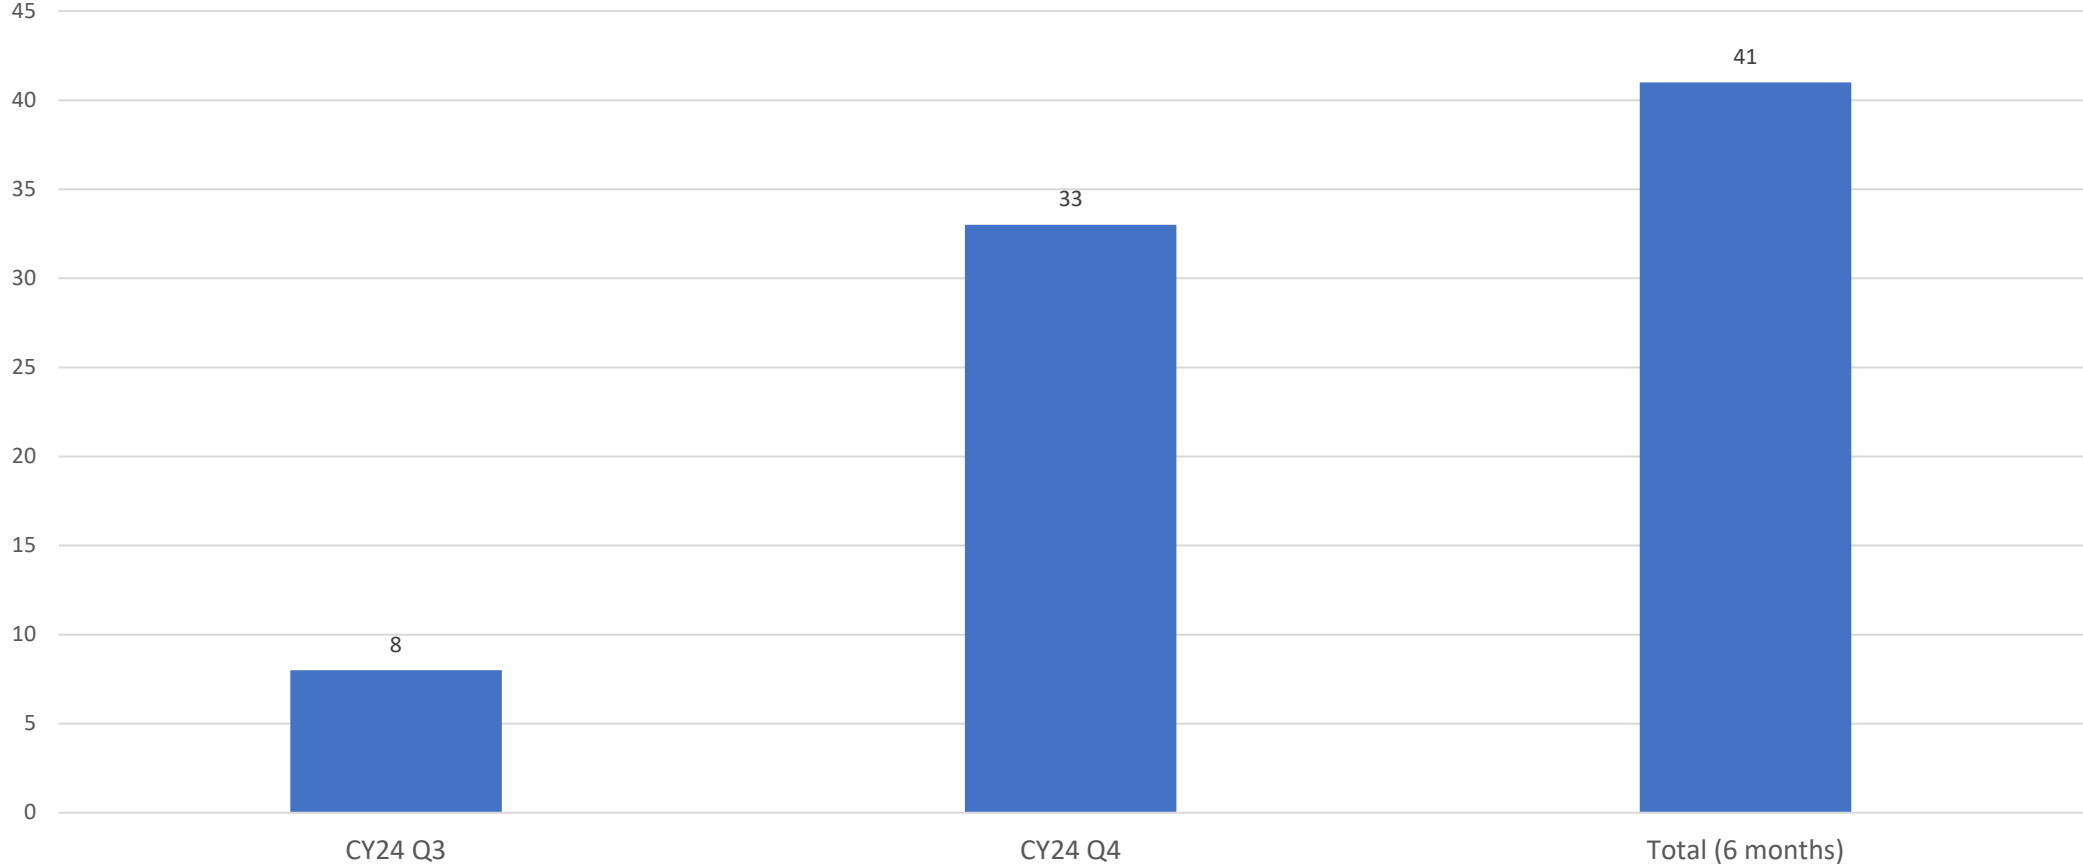

SCU Staffing Meetings with District Attorney or County Attorney