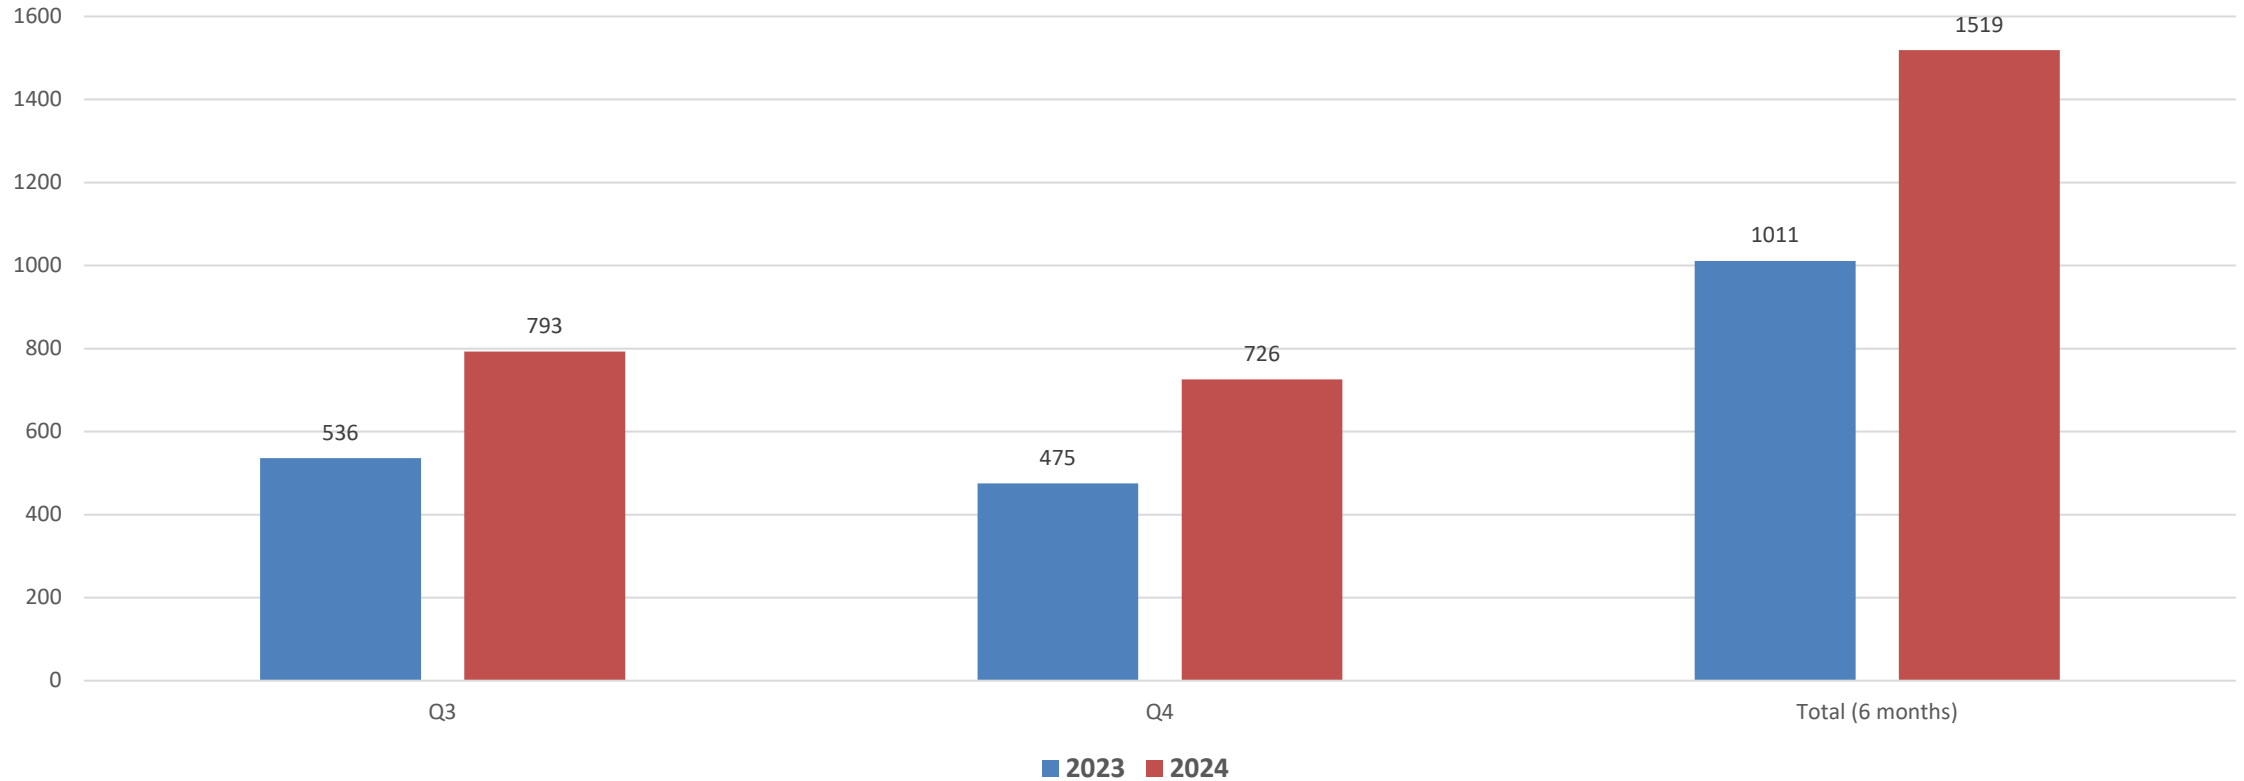

Sex Crimes Related Calls for Service July-December