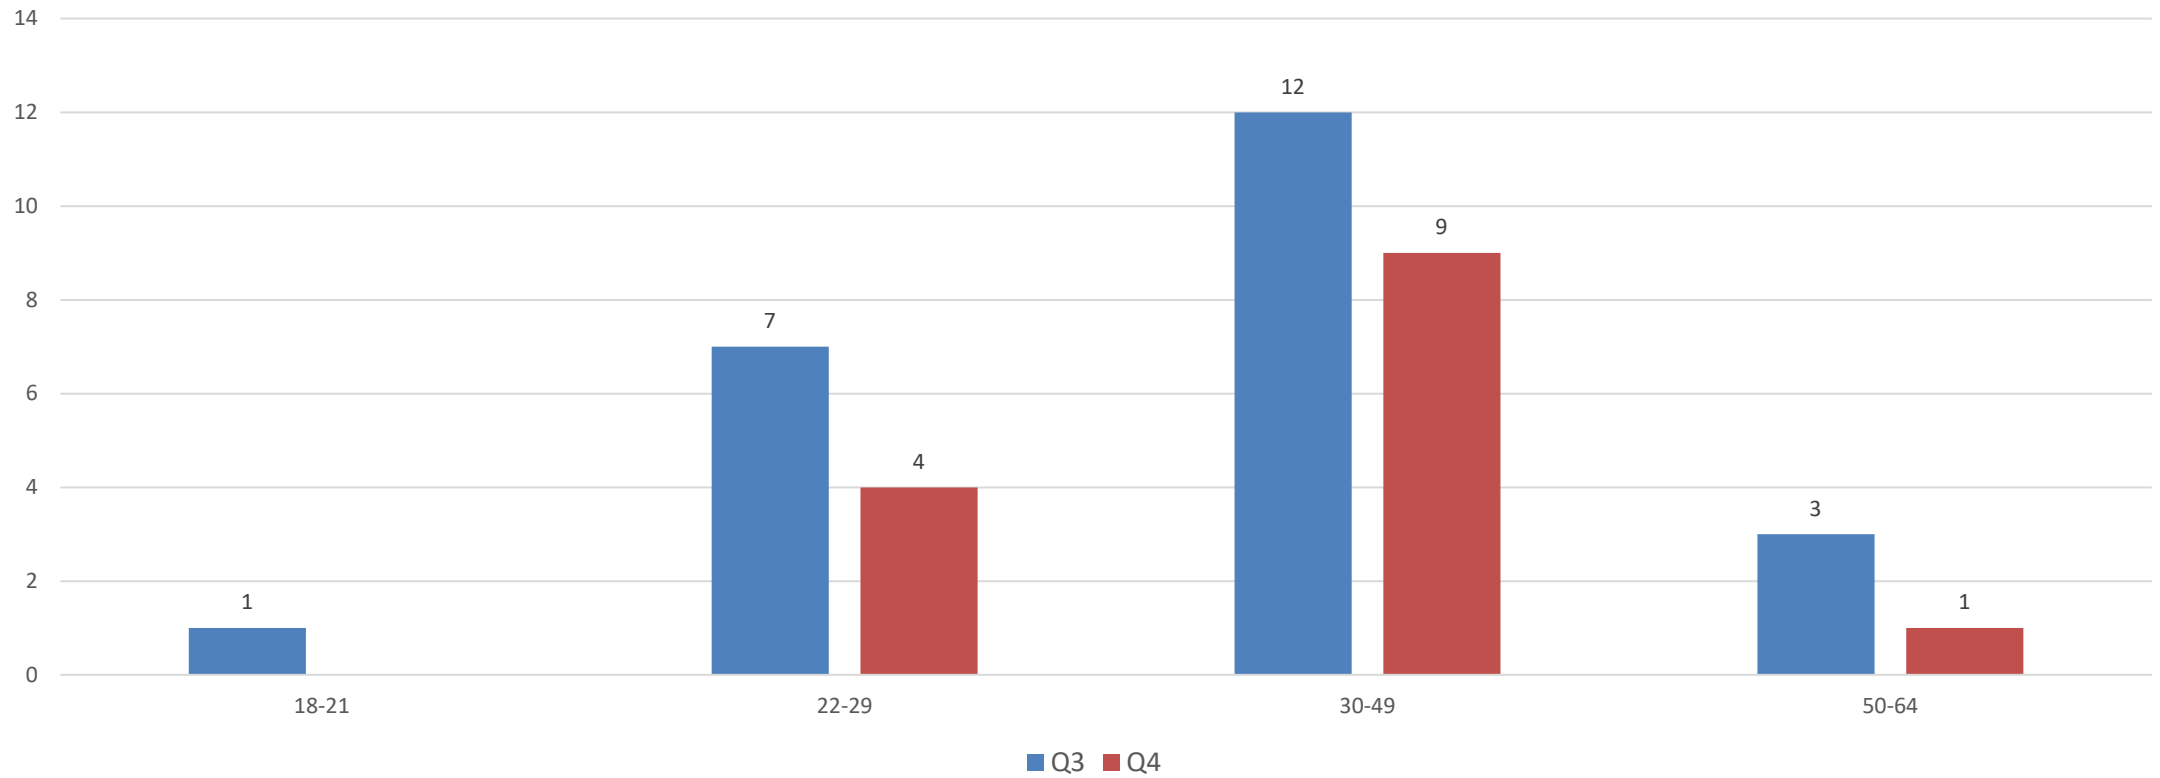

### SCU Staffing Meetings with District Attorney or County Attorney

**Sex Crimes (11A-11C)**  
Victims  
Race/Ethnicity  
July-December 2024

Sex Crimes (11A-11C)  
Victims  
Age Range  
July-December 2024

**Sex Crimes (11A-11C)**  
Victims  
Sex  
July-December 2024

Sex Crimes (11A-11C)  
Suspects  
Race/Ethnicity  
July-December 2024

Sex Crimes (11A-11C)  
Suspects  
Age Range  
July-December 2024

Sex Crimes (11A-11C)  
Suspects  
Sex  
July-December 2024

**Sex Crimes (11A-11C)**  
Arrested Persons  
Race/Ethnicity  
July-December 2024

**Sex Crimes (11A-11C)**  
Arrested Persons  
Age Range  
July-December 2024

Sex Crimes (11A-11C)  
Arrested Persons  
Sex  
July-December 2024