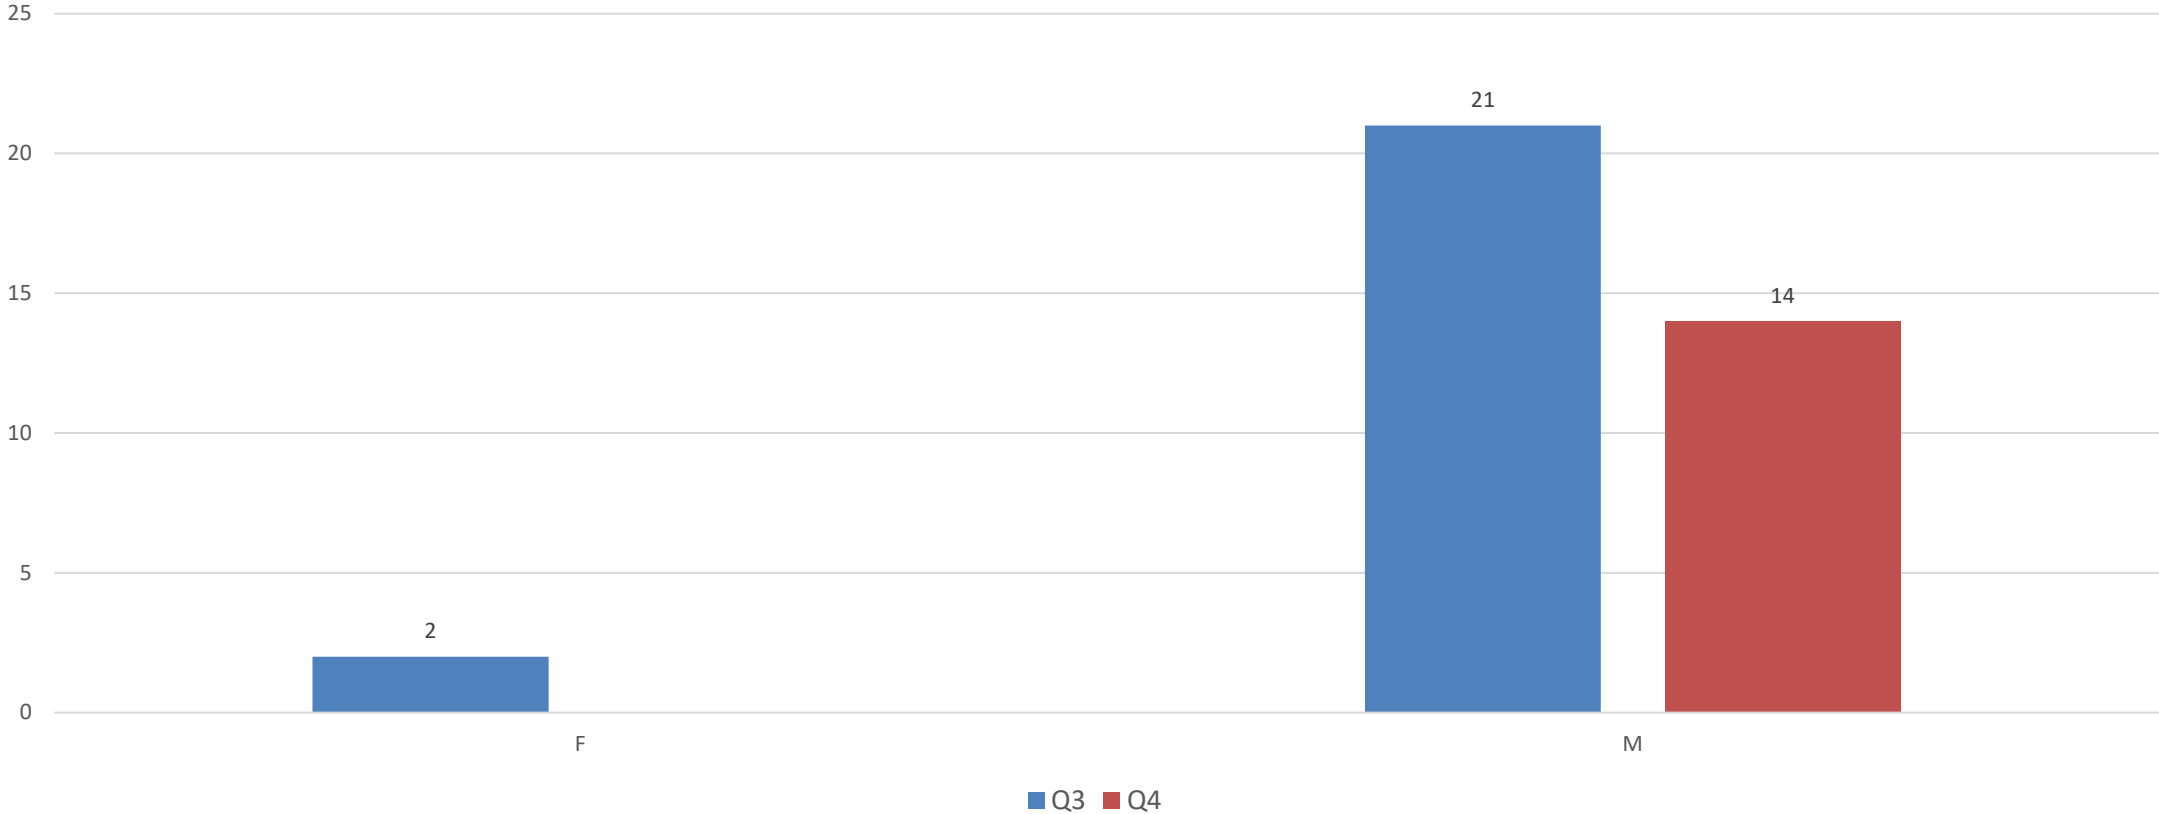

**Sex Crimes (11A-11C)**  
Victims  
Sex  
July-December 2024

Sex Crimes (11A-11C)  
Suspects  
Race/Ethnicity  
July-December 2024

Sex Crimes (11A-11C)  
Suspects  
Age Range  
July-December 2024

Sex Crimes (11A-11C)  
Suspects  
Sex  
July-December 2024

**Sex Crimes (11A-11C)**  
Arrested Persons  
Race/Ethnicity  
July-December 2024

**Sex Crimes (11A-11C)**  
Arrested Persons  
Age Range  
July-December 2024

Sex Crimes (11A-11C)  
Arrested Persons  
Sex  
July-December 2024