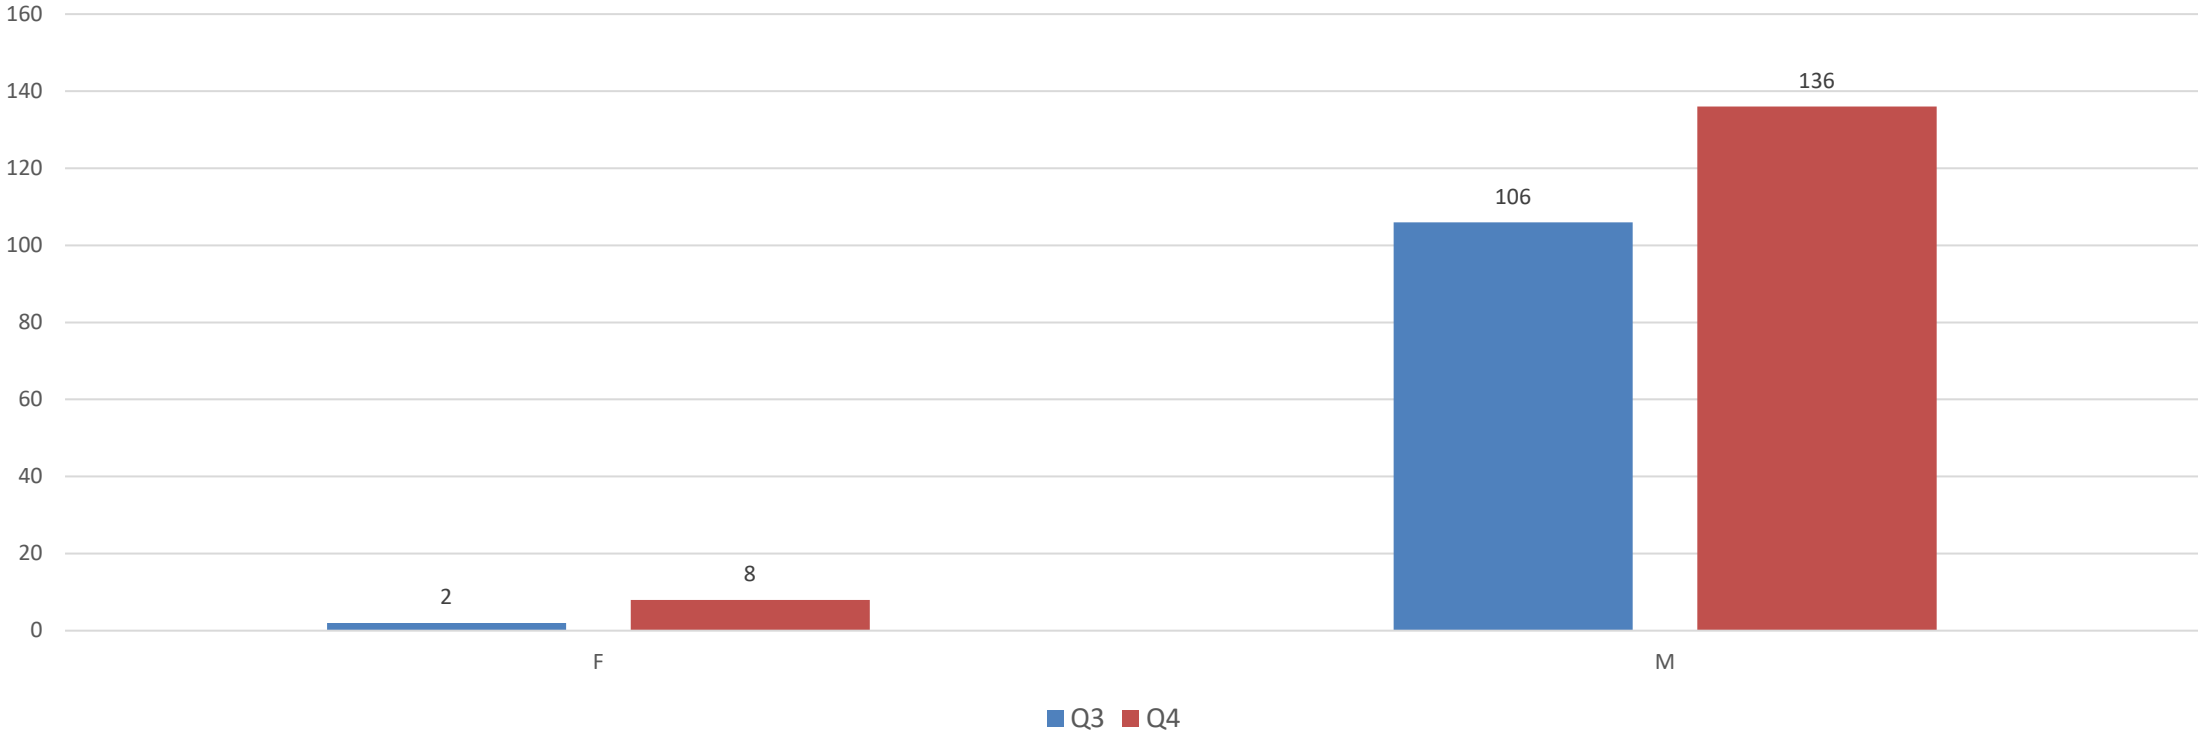

### SCU Staffing Meetings with District Attorney or County Attorney

**Sex Crimes (11A-11C)**  
Victims  
Race/Ethnicity  
July-December 2024

Sex Crimes (11A-11C)  
Victims  
Age Range  
July-December 2024

**Sex Crimes (11A-11C)**  
Victims  
Sex  
July-December 2024

Sex Crimes (11A-11C)  
Suspects  
Race/Ethnicity  
July-December 2024

Sex Crimes (11A-11C)  
Suspects  
Age Range  
July-December 2024

Sex Crimes (11A-11C)  
Suspects  
Sex  
July-December 2024

**Sex Crimes (11A-11C)**  
Arrested Persons  
Race/Ethnicity  
July-December 2024

**Sex Crimes (11A-11C)**  
Arrested Persons  
Age Range  
July-December 2024

Sex Crimes (11A-11C)  
Arrested Persons  
Sex  
July-December 2024