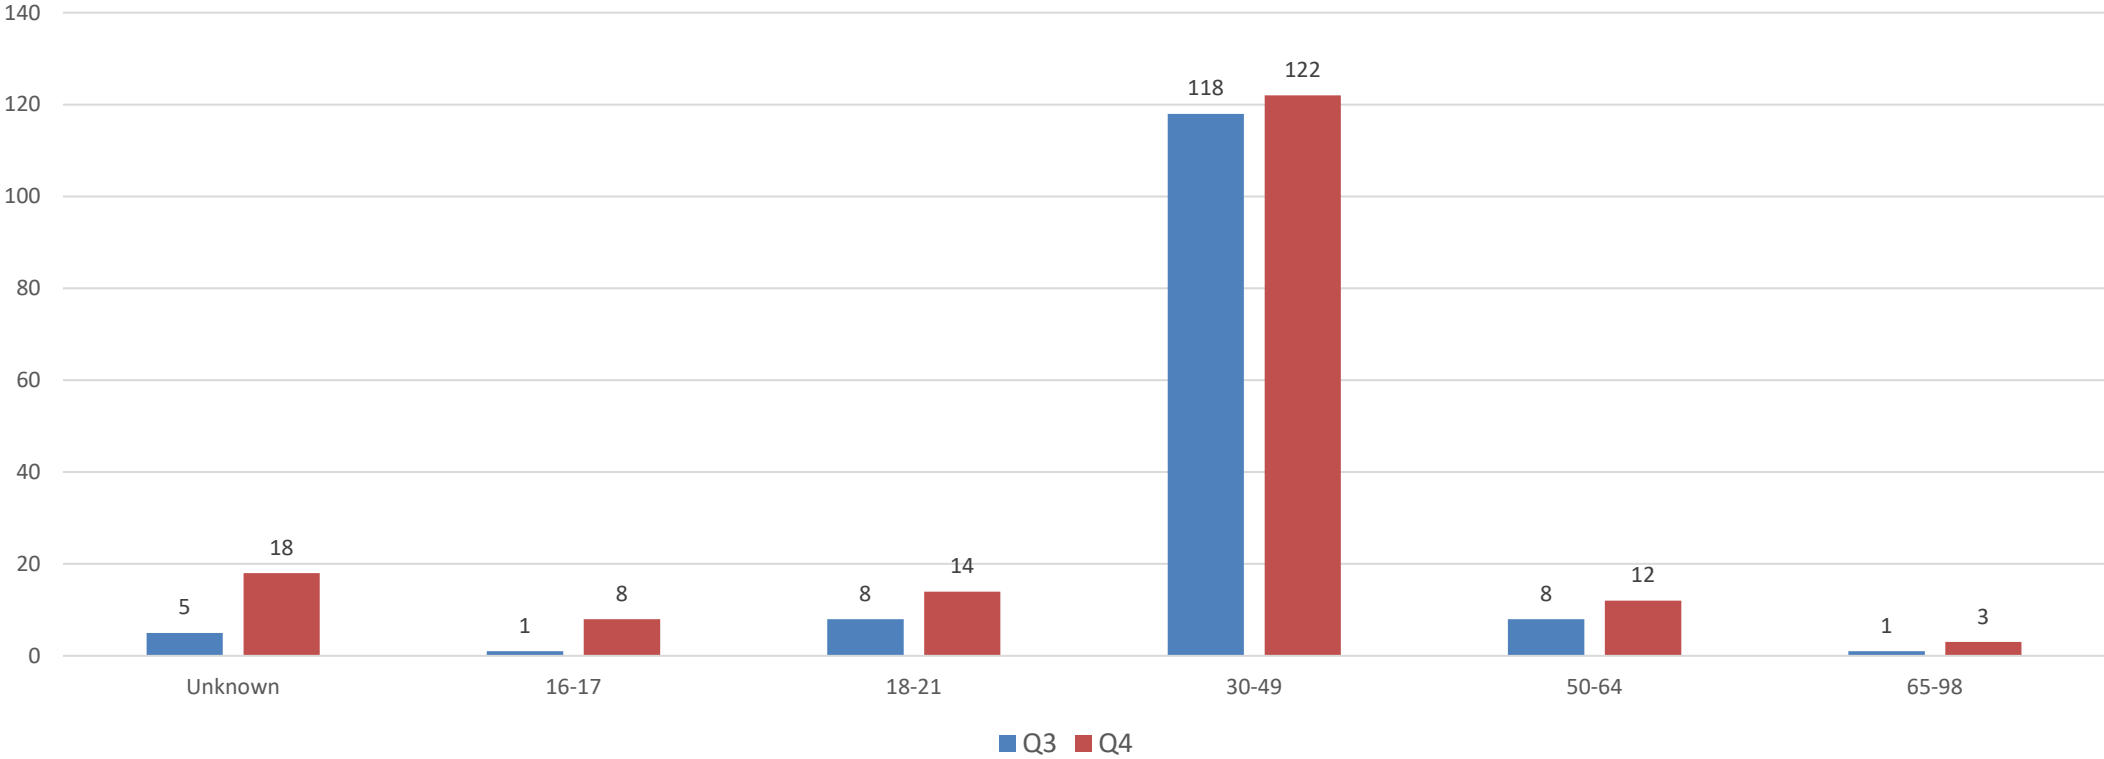

### Other Sex Based Crimes July-December 2024

### SCU Staffing Meetings with District Attorney or County Attorney

**Sex Crimes (11A-11C)**  
Victims  
Race/Ethnicity  
July-December 2024

Sex Crimes (11A-11C)  
Victims  
Age Range  
July-December 2024

**Sex Crimes (11A-11C)**  
Victims  
Sex  
July-December 2024

Sex Crimes (11A-11C)  
Suspects  
Race/Ethnicity  
July-December 2024

Sex Crimes (11A-11C)  
Suspects  
Age Range  
July-December 2024

Sex Crimes (11A-11C)  
Suspects  
Sex  
July-December 2024

**Sex Crimes (11A-11C)**  
Arrested Persons  
Race/Ethnicity  
July-December 2024

**Sex Crimes (11A-11C)**  
Arrested Persons  
Age Range  
July-December 2024

Sex Crimes (11A-11C)  
Arrested Persons  
Sex  
July-December 2024