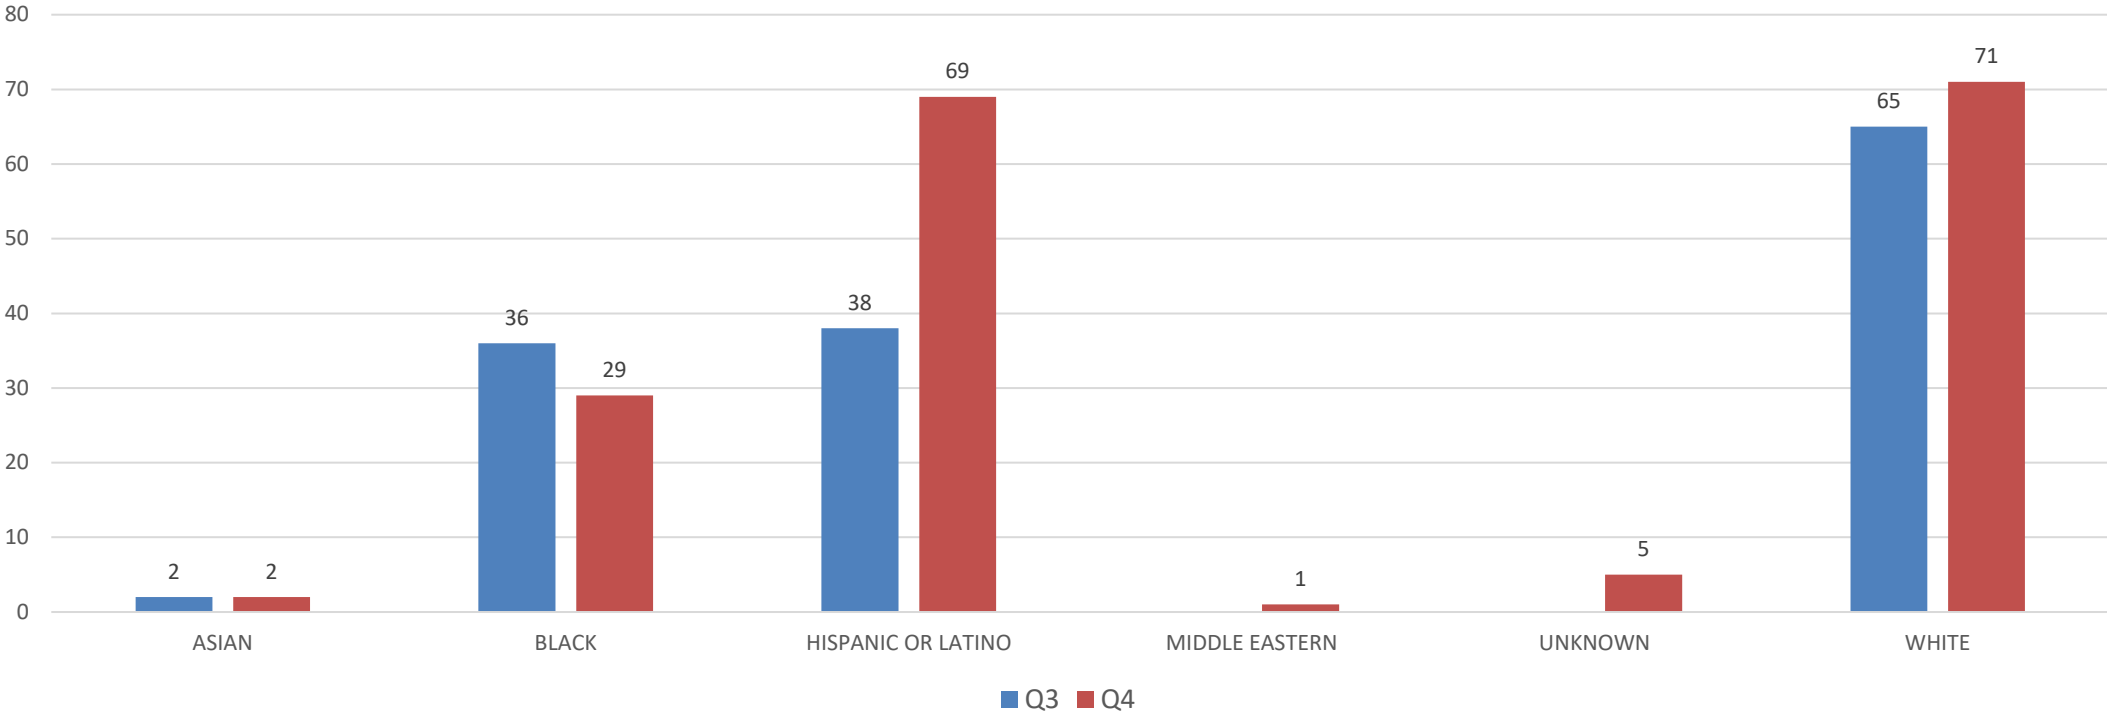

### Other Sex Based Crimes July-December 2024

### SCU Staffing Meetings with District Attorney or County Attorney

**Sex Crimes (11A-11C)**  
Victims  
Race/Ethnicity  
July-December 2024

Sex Crimes (11A-11C)  
Victims  
Age Range  
July-December 2024

**Sex Crimes (11A-11C)**  
Victims  
Sex  
July-December 2024

Sex Crimes (11A-11C)  
Suspects  
Race/Ethnicity  
July-December 2024

Sex Crimes (11A-11C)  
Suspects  
Age Range  
July-December 2024

Sex Crimes (11A-11C)  
Suspects  
Sex  
July-December 2024