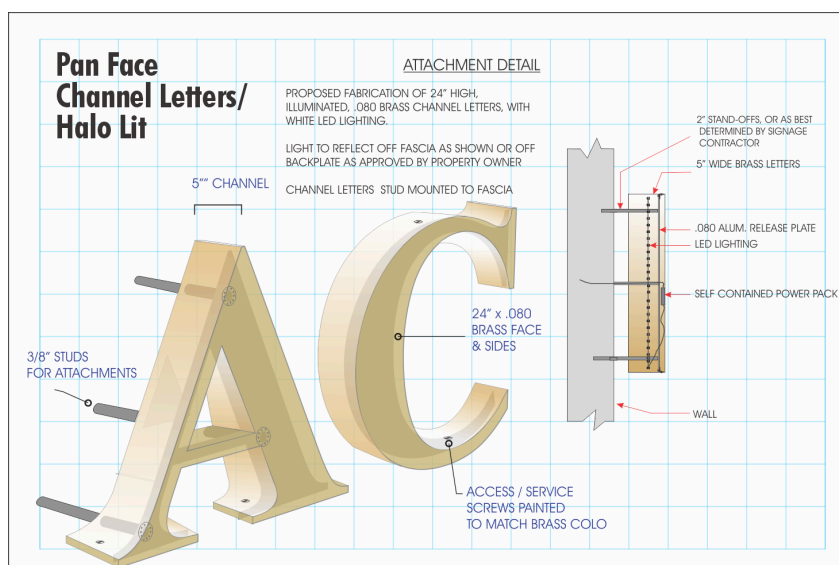

ARCHITECTURAL SIGNAGE DESIGN GROUP

A halo-lit channel letter sign uses a lighting technique that creates a glow or halo effect around the letters. Instead of the letters being lit from the front, as in traditional channel letters, the light is emitted from behind the letters, illuminating the surrounding area. This results in a soft, radiant appearance.

CALIBER  
COLLISION

CALIBER COLLISION

CALIBER  
COLLISION

ROGER BEASLEY

SPEED