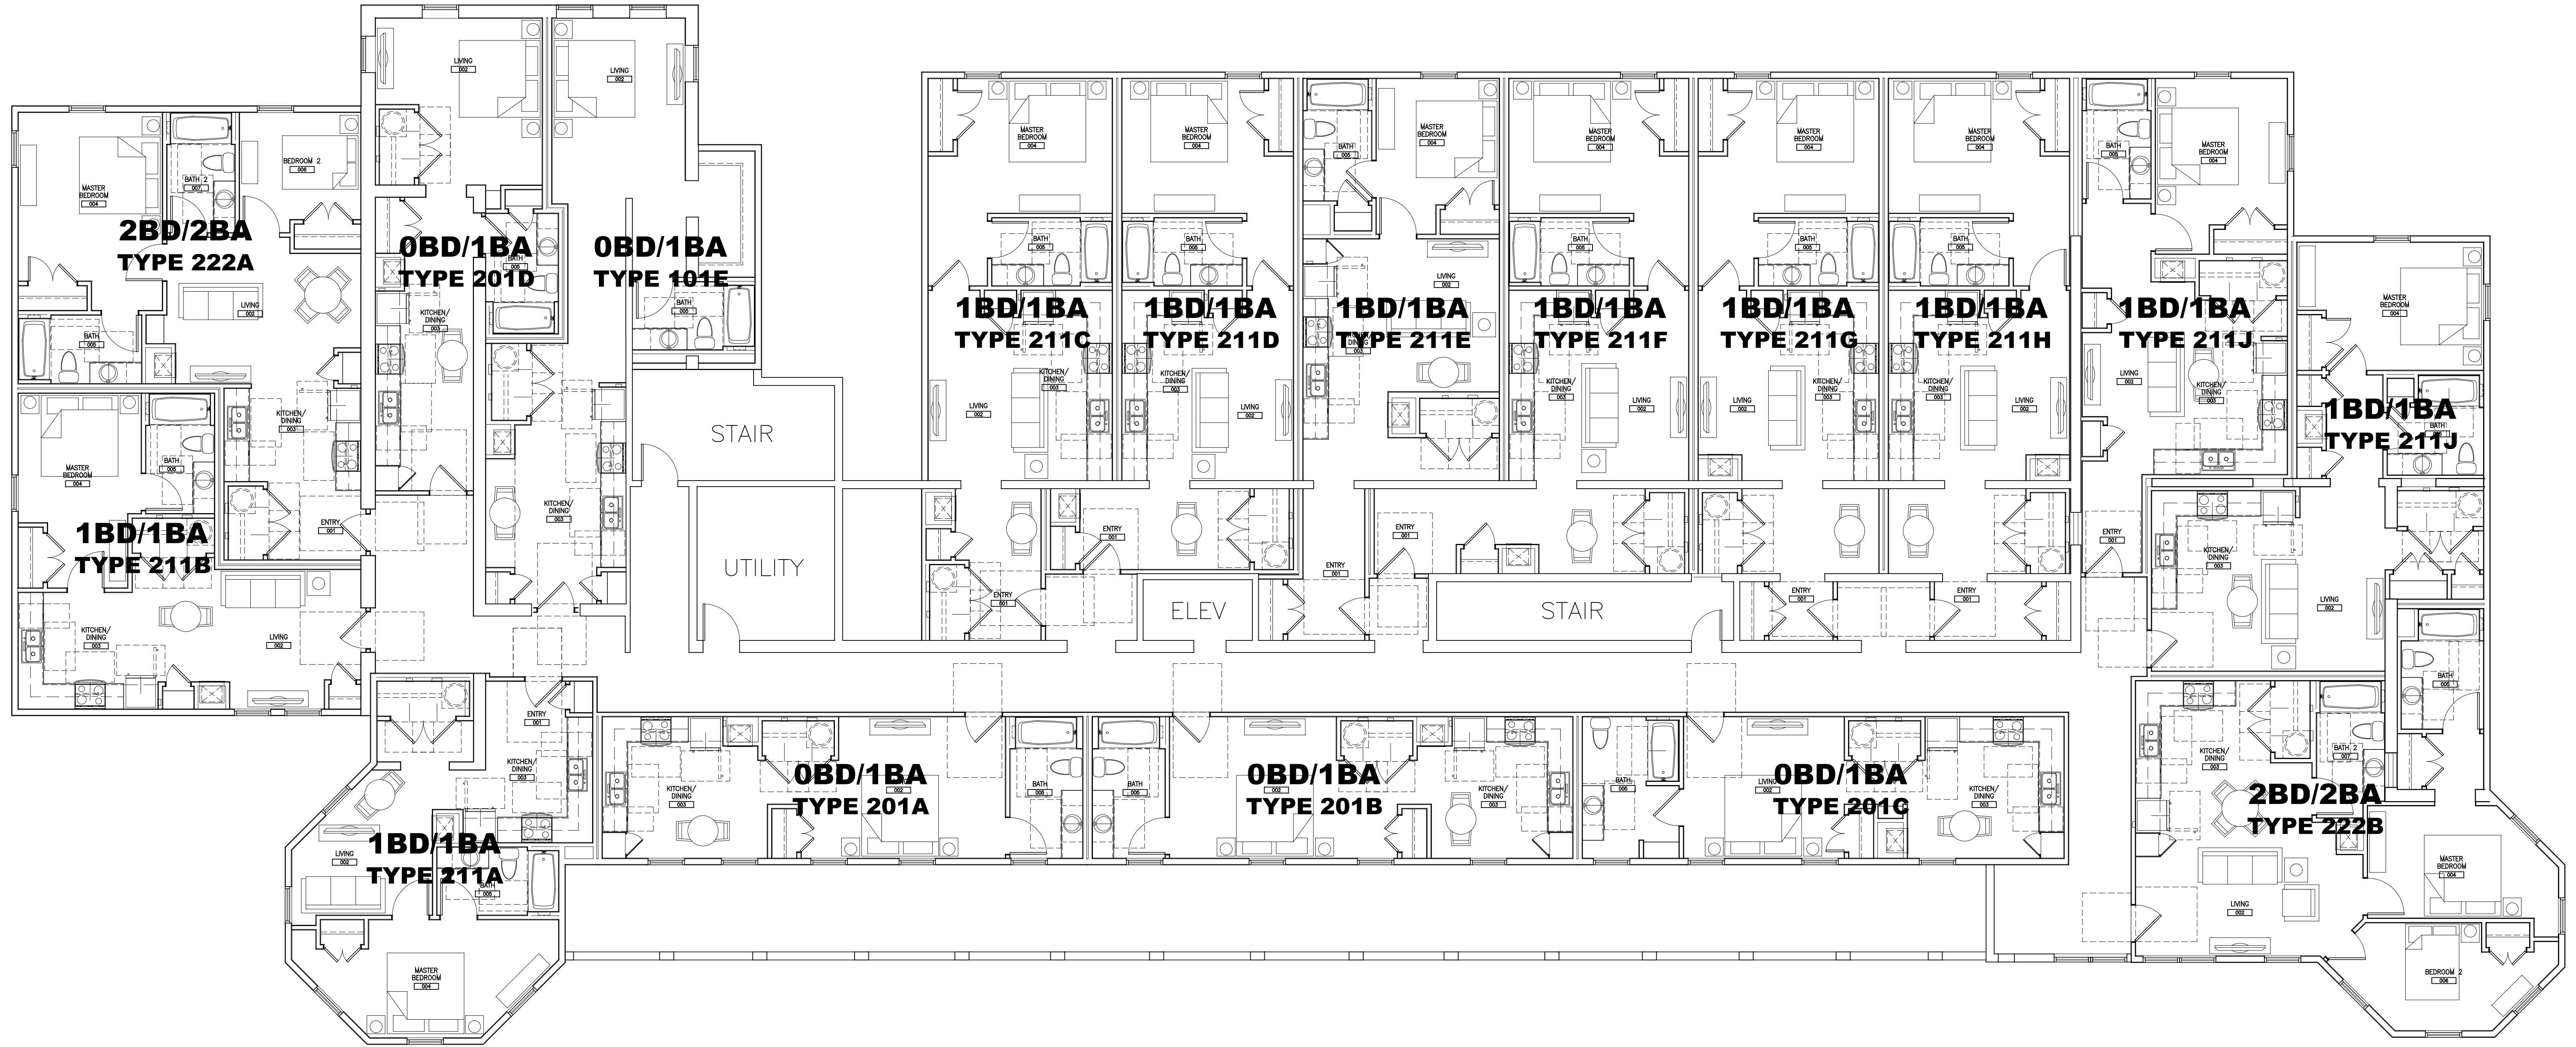

HC ENTRY

W 35TH STREET ELEVATION – EXISTING & NEW BUILDING

HOME LANE ELEVATION – EXISTING & NEW BUILDING

CEDAR STREET ELEVATION – EXISTING & NEW BUILDING

W 38TH STREET ELEVATION – EXISTING & NEW BUILDING

W 38TH STREET ELEVATION – EXISTING BUILDING

CEDAR STREET ELEVATION – ADDITION

CEDAR STREET ELEVATION – EXISTING BUILDING

HOME LANE ELEVATION – EXISTING & NEW BUILDING

W 35TH STREET ELEVATION – EXISTING & NEW BUILDING