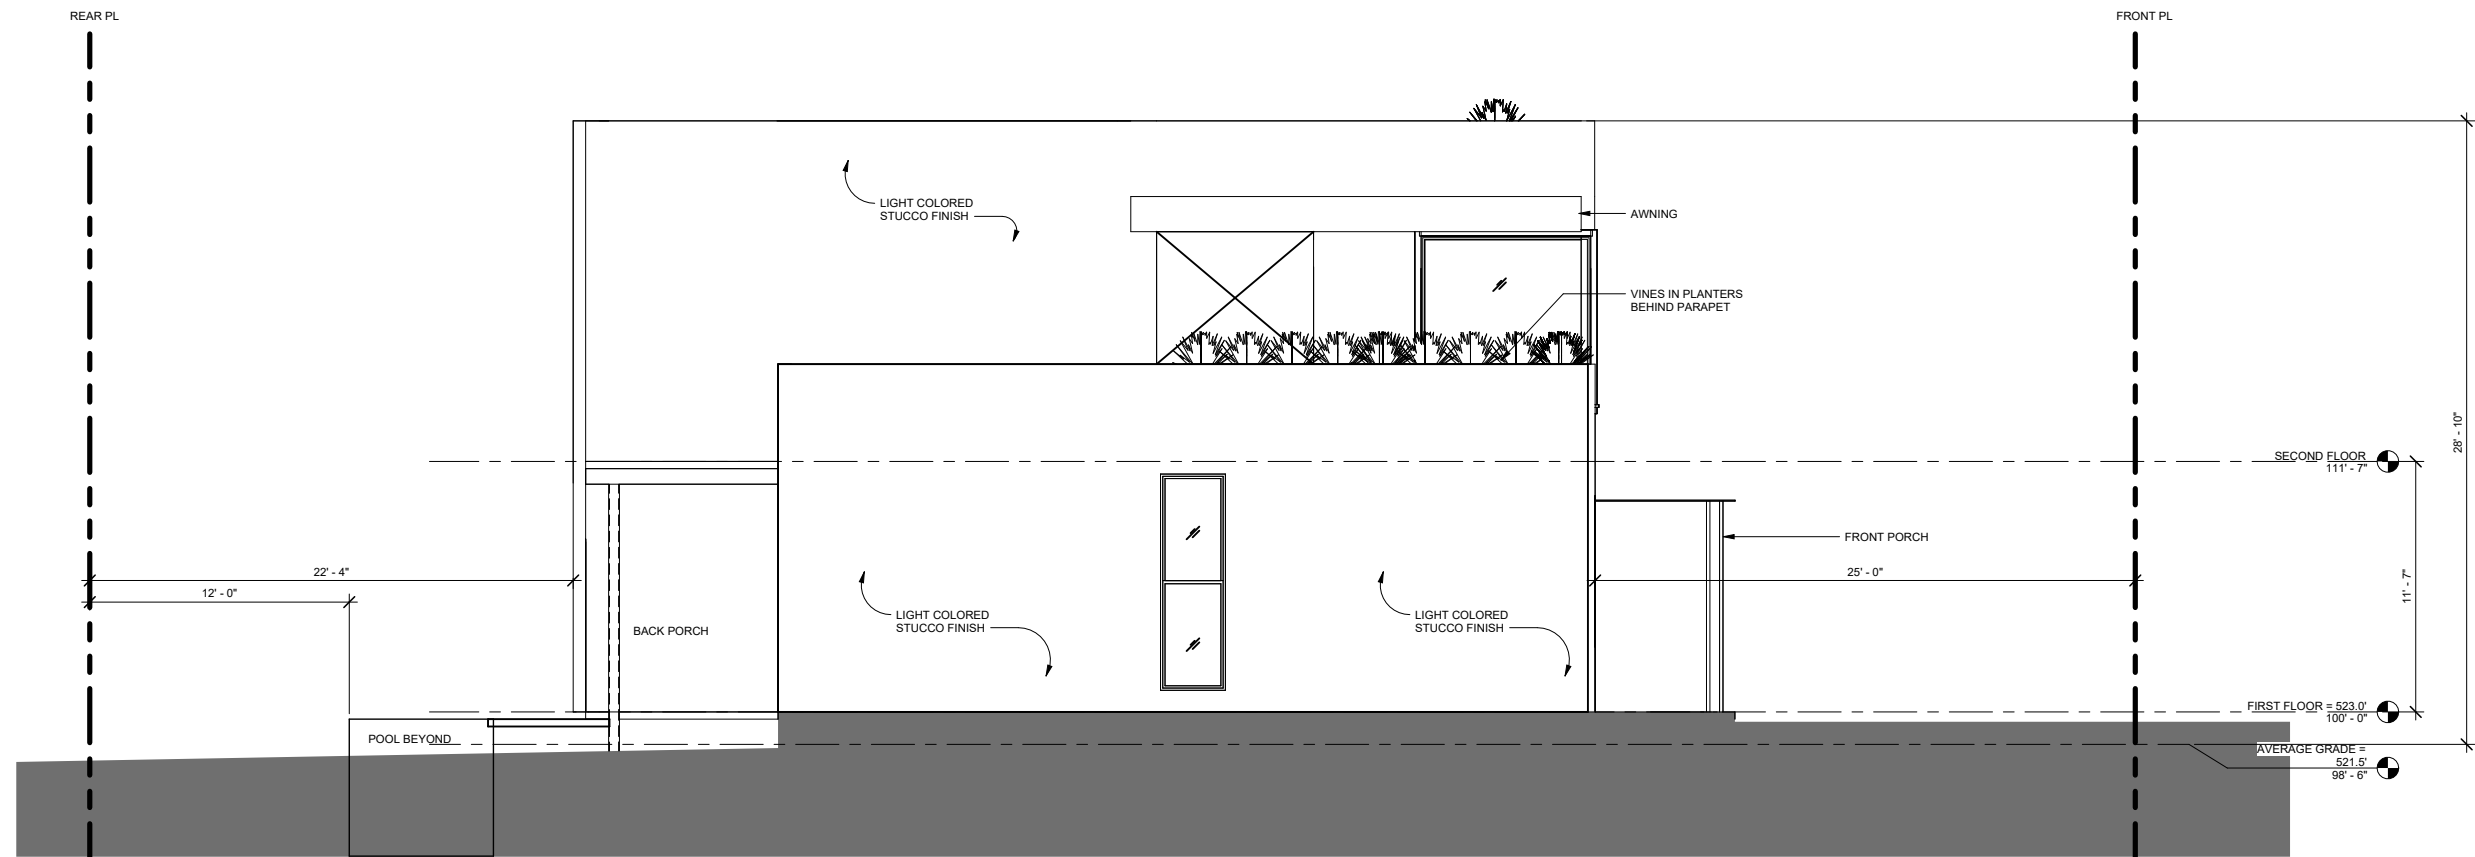

702 Winflo Dr

Preliminary Design
January 2026

West facing view from Winflo Dr.

WINFLO DR

Site Plan

Front Elevation Current

South Elevation

700 Winflo

704 Winflo

706 Winflo

800 Winflo

804 Winflo

716 Brownlee Cir

Adjacent Properties

Contextural adjustments:

- Window grouping and scale
- Front stoop and over hang “porch”
- Masonry band

706 Winflo

Front Elevation - Contextural exploration as suggested by ARC