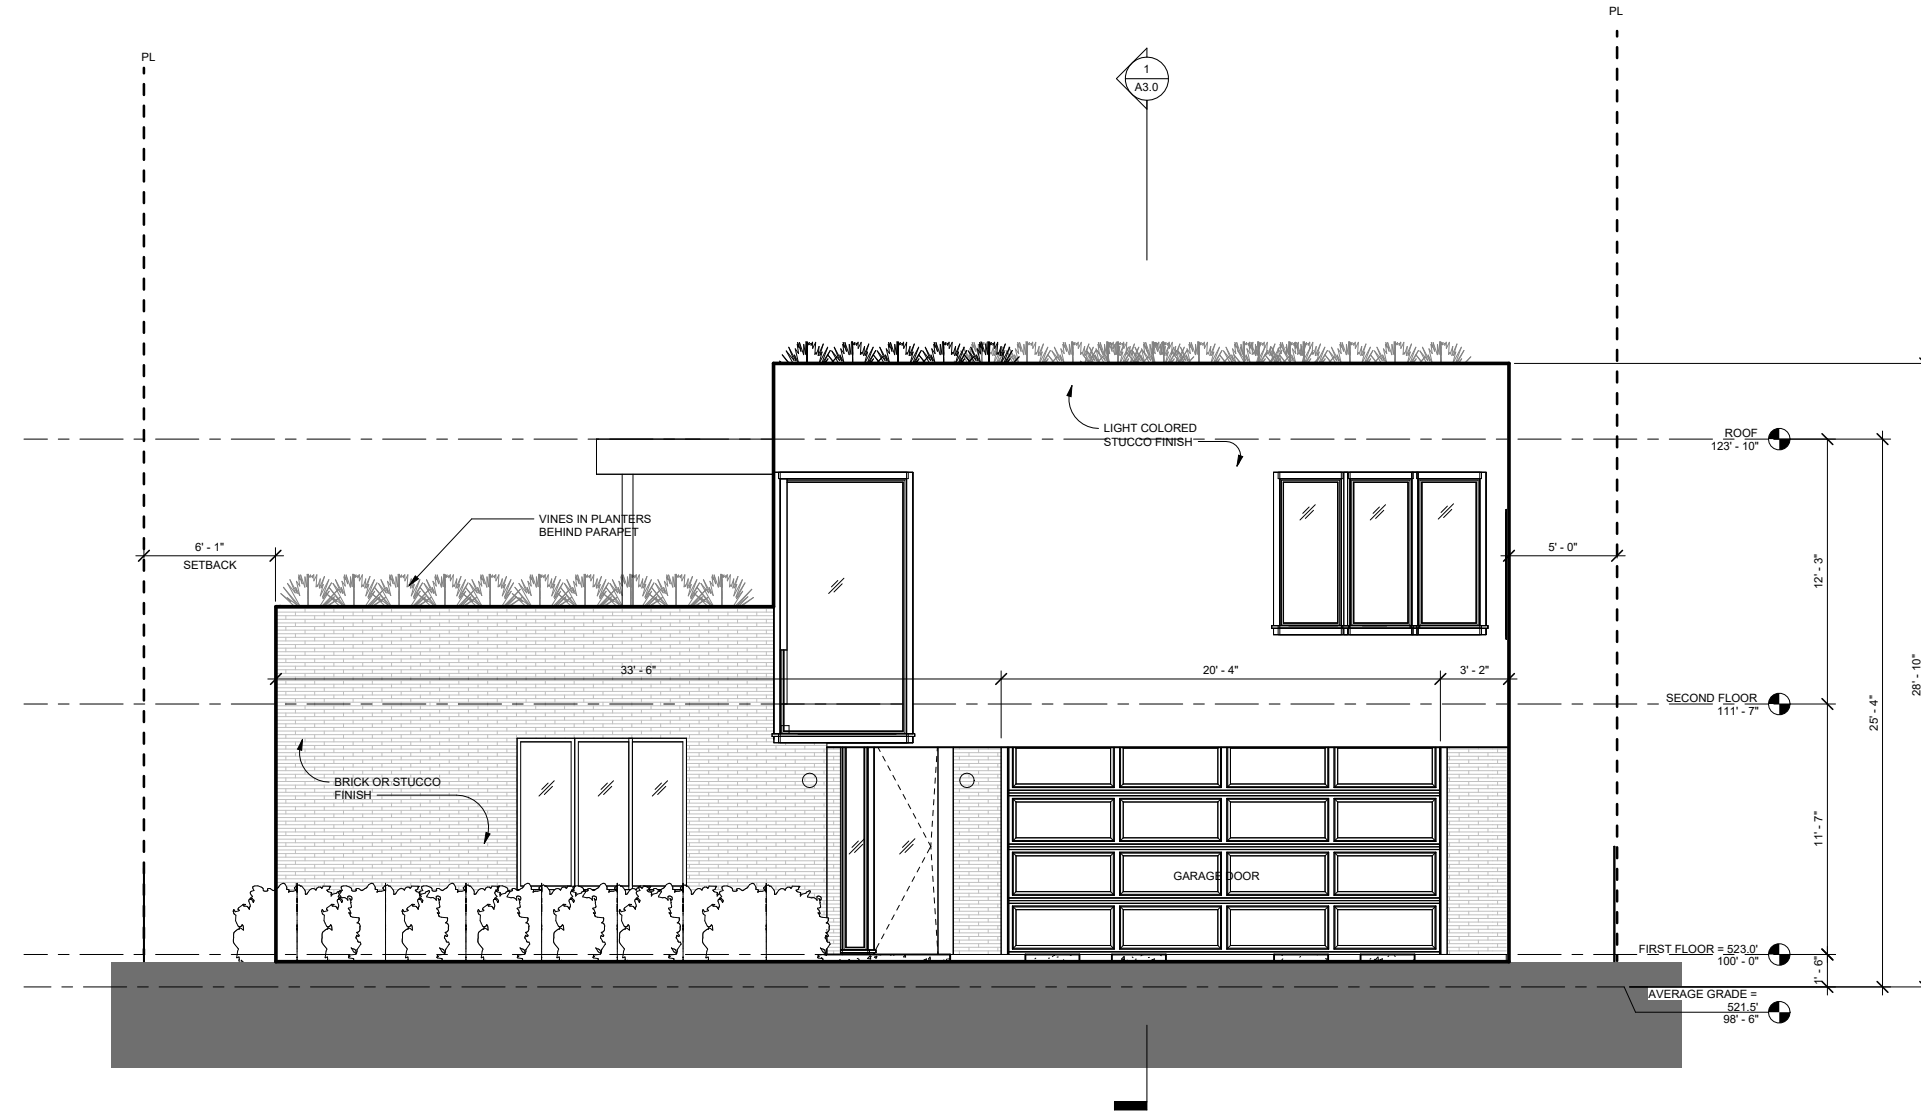

702 Winflo Dr

Preliminary Design
January 2026

West facing view from Winflo Dr.

WINFLO DR

Site Plan

Front Elevation Current

South Elevation

700 Winflo

704 Winflo

706 Winflo

800 Winflo

804 Winflo

716 Brownlee Cir

Adjacent Properties

Contextural adjustments:

- Window grouping and scale
- Front stoop and over hang “porch”
- Masonry band

706 Winflo

Front Elevation - Contextural exploration as suggested by ARC