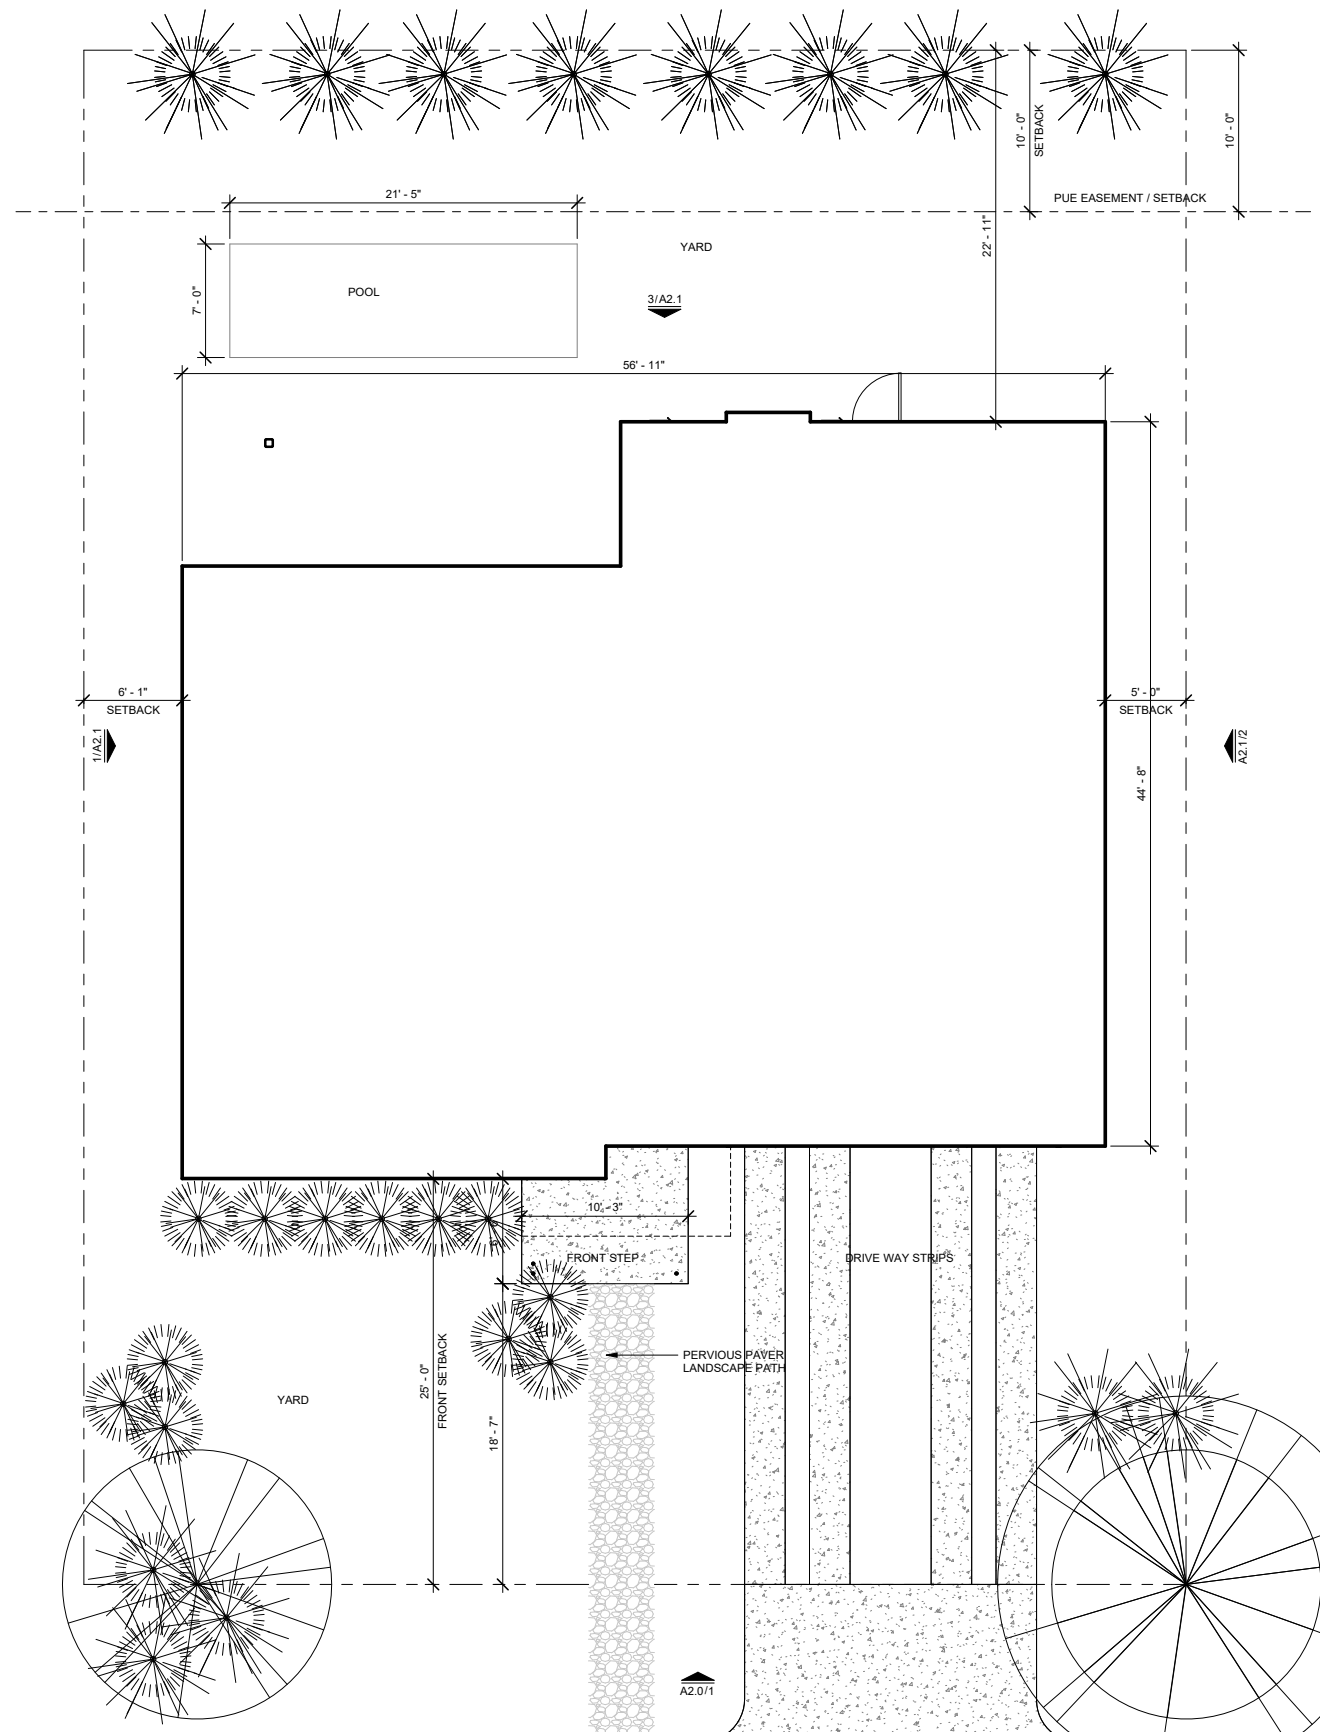

702 Winflo Dr

Preliminary Design
January 2026

West facing view from Winflo Dr.

WINFLO DR

Site Plan

Front Elevation Current

South Elevation

700 Winflo

704 Winflo

706 Winflo

800 Winflo

804 Winflo

716 Brownlee Cir

Adjacent Properties

Contextural adjustments:

- Window grouping and scale
- Front stoop and over hang “porch”
- Masonry band

706 Winflo

Front Elevation - Contextural exploration as suggested by ARC