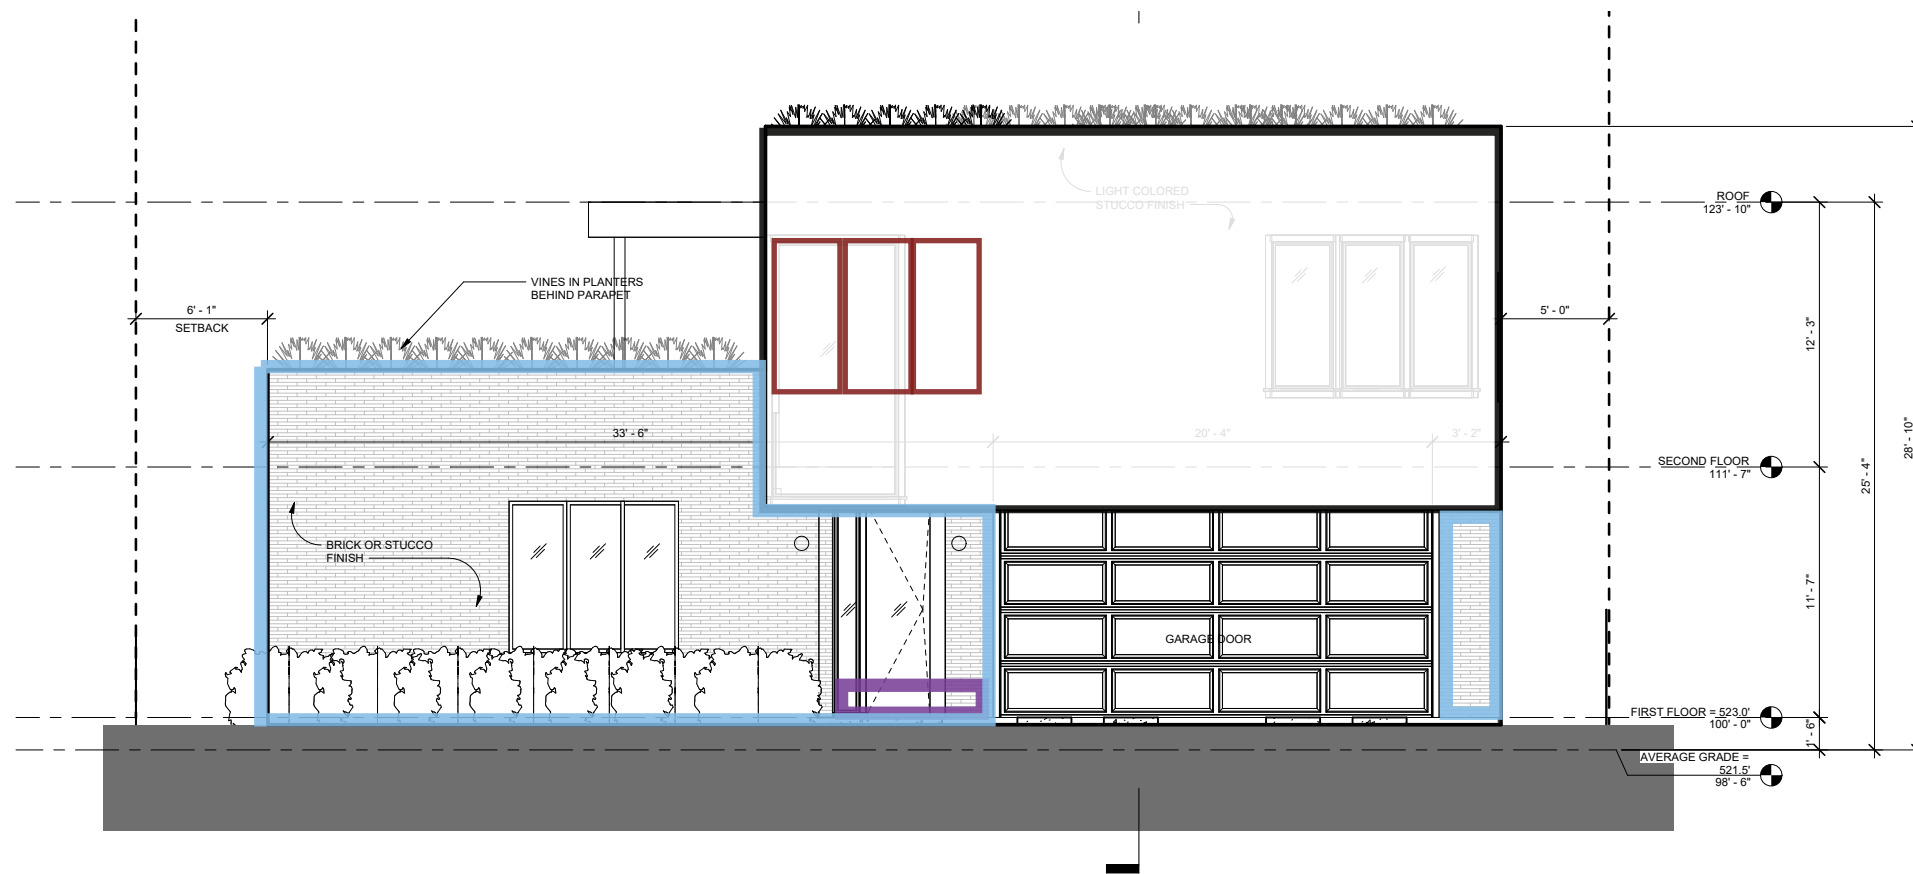

702 Winflo Dr

Preliminary Design
January 2026

West facing view from Winflo Dr.

WINFLO DR

Site Plan

Front Elevation Current

South Elevation

700 Winflo

704 Winflo

706 Winflo

800 Winflo

804 Winflo

716 Brownlee Cir

Adjacent Properties

Contextural adjustments:

- Window grouping and scale
- Front stoop and over hang “porch”
- Masonry band

706 Winflo

Front Elevation - Contextural exploration as suggested by ARC