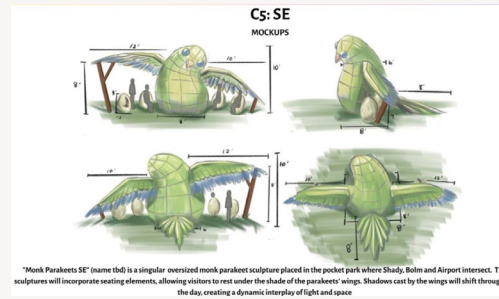

- BOLM / Shady / Airport AIPP Colab

- East MLK AIPP Colab