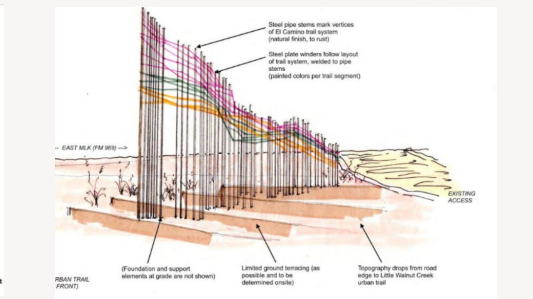

- BOLM / Shady / Airport AIPP Colab

- East MLK AIPP Colab